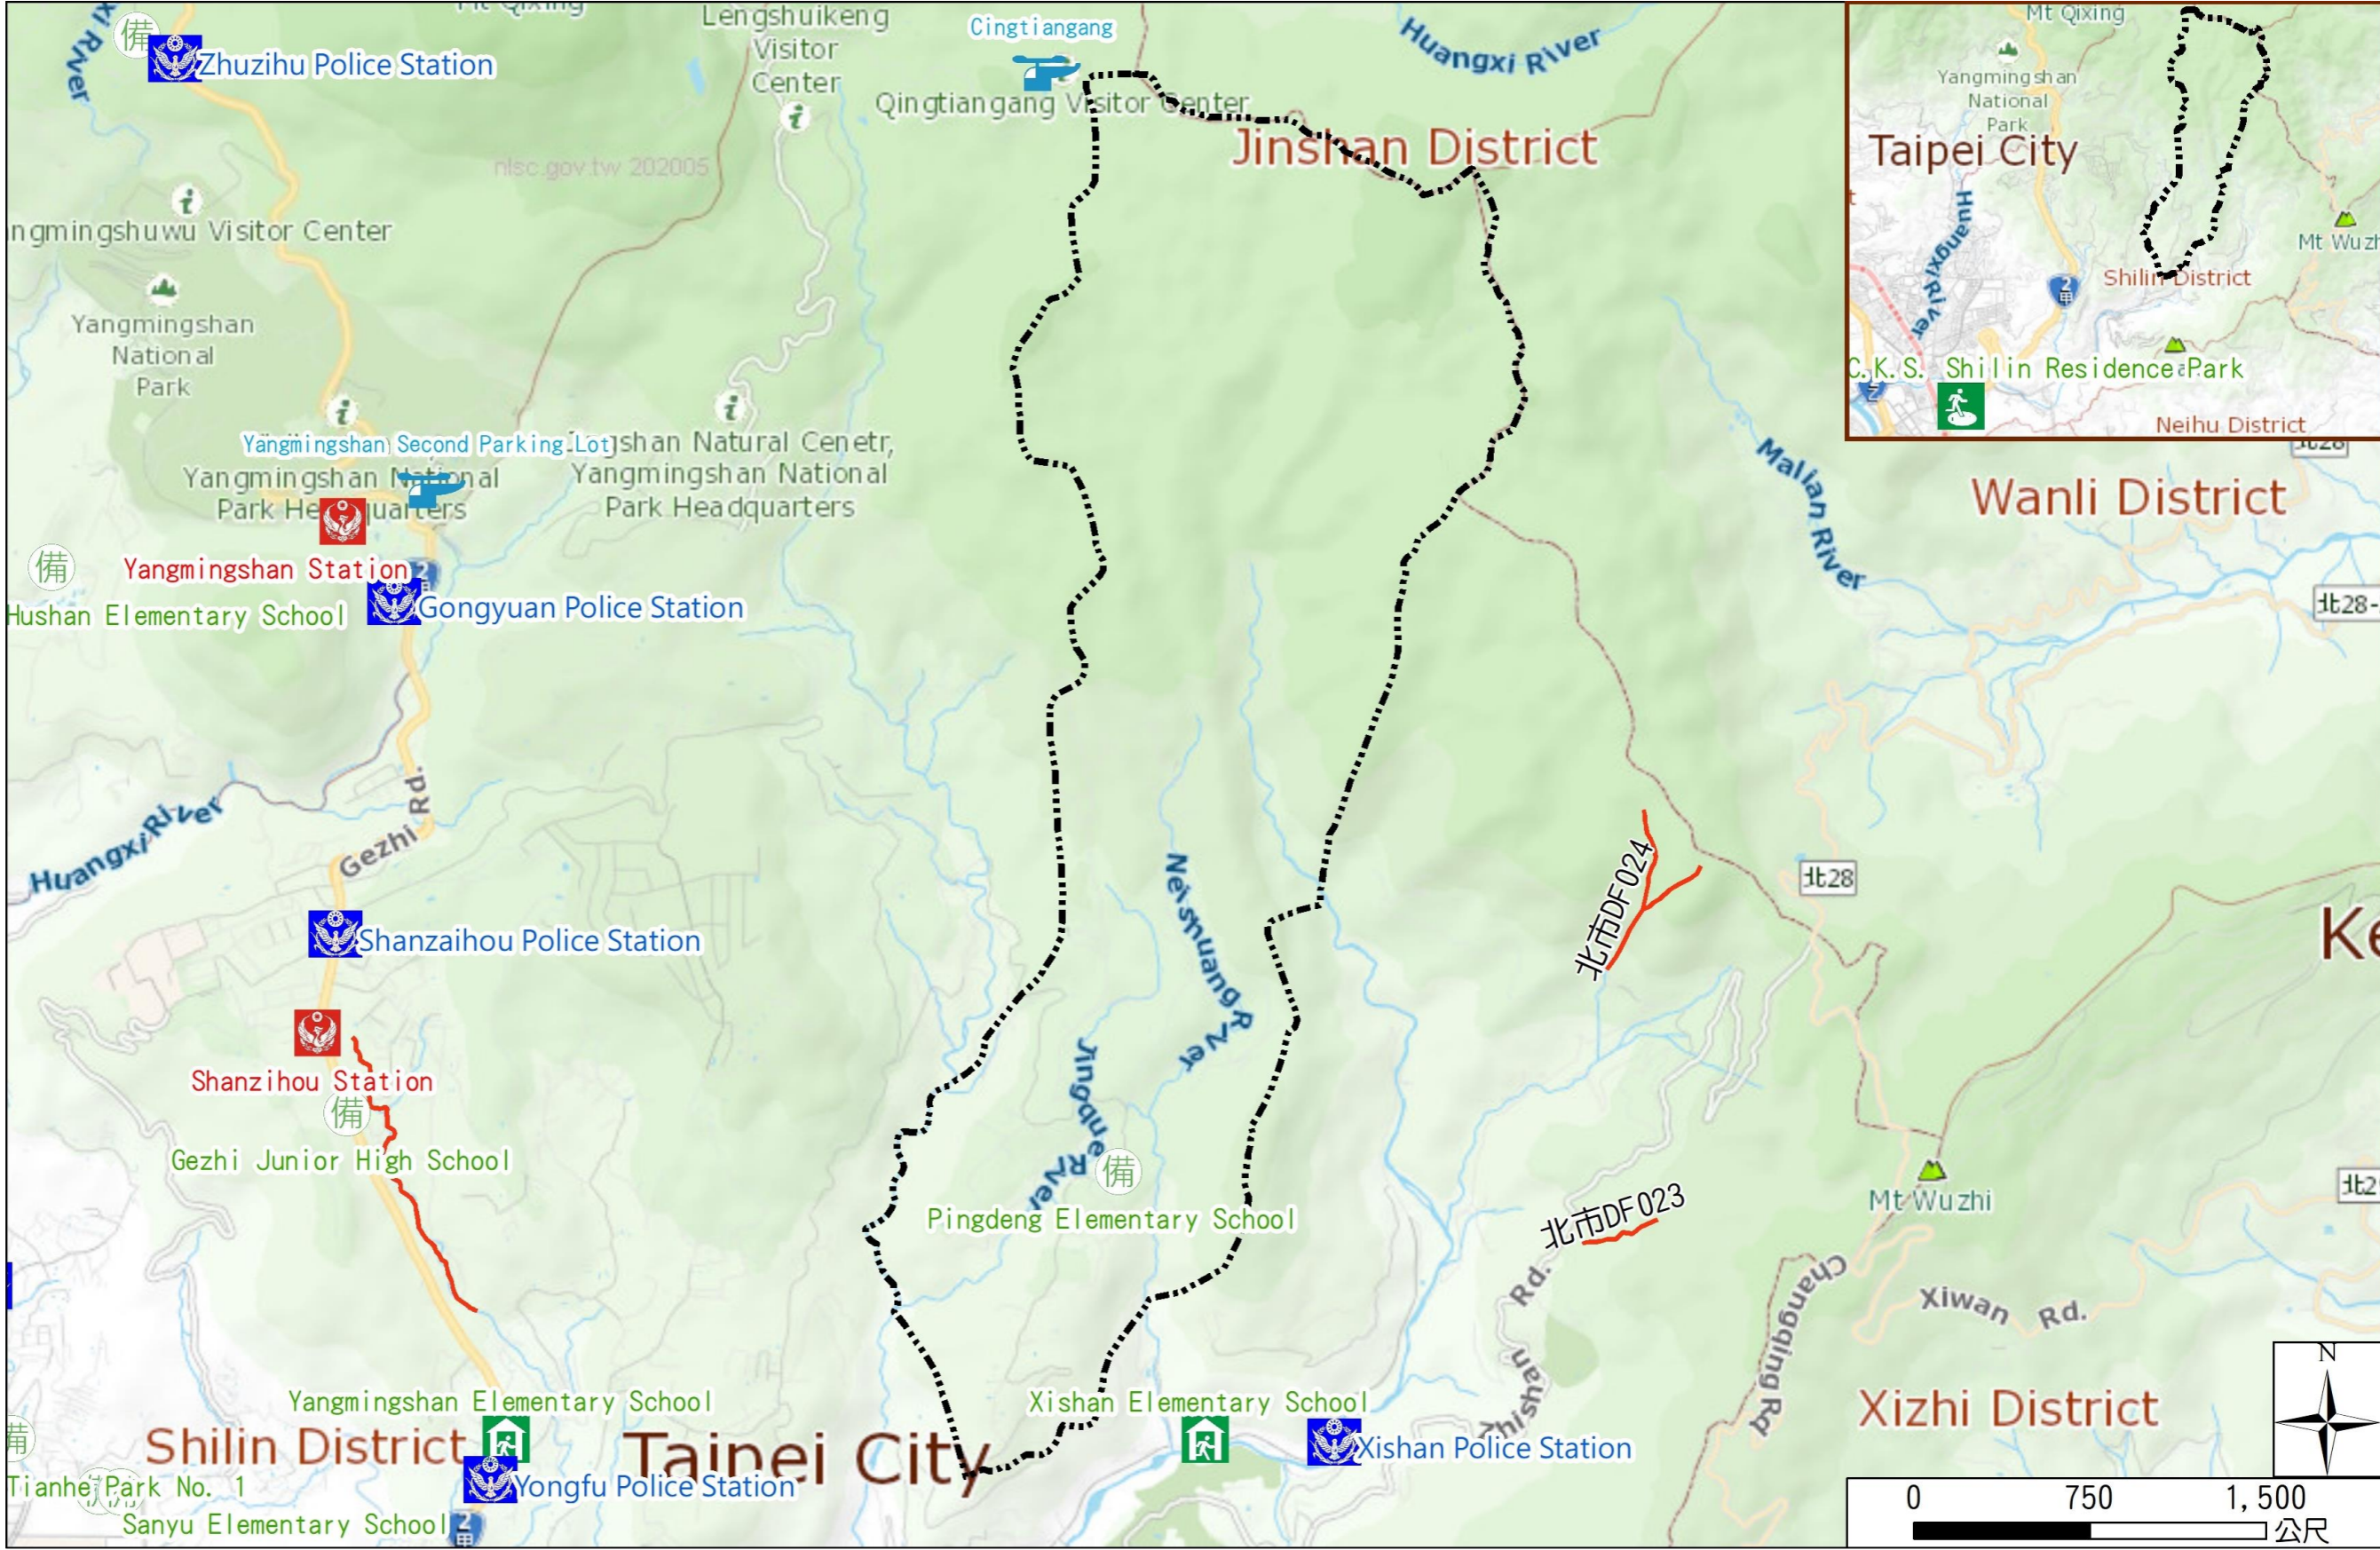

Pingdeng Vil., Shilin Dist., Taipei City Evacuation Map

Emergency notification

Taipei Citizen Hotline : 1999
 Fire Department Tel. : 119
 Police Department Tel. : 110
 EOC of Shilin Dist.
 Non-emergency number : 02-28826200
 Emergency number : 02-66110119
 Officer
 Mobile : 0972-295847
 Note: Please call this District's EOC to ensure that the evacuation shelter is open

Disaster Prevention Information Website

Taipei City Disaster Prevention Information Website

Evacuation Principle

Flood: Vertical evacuation or preventive evacuation
 Earthquake :

More disaster prevention knowledge :
 Taipei City Disaster Prevention Guide

Evacuation Shelter

Name	C.K.S. Shilin Residence Park Applicable to earthquake situations
Address	No. 60, Fulin Rd.
Capacity	1930
Contact number	02-28812512
Name	Yangmingshan Elementary School (School for Priority Shelter) Applicable to debris flow situations
Address	No.61, Sec. 3, Yangde Blvd
Capacity	50
Contact number	02-28616366#131
Name	Gezhi Junior High School
Address	No. 75, Sec. 4, Yangde Blvd
Capacity	73
Contact number	02-28610079#107
Name	Pingdeng Elementary School
Address	No. 101, Pingjing St.
Capacity	30
Contact number	02-28610503#23

Legend 圖例

里界 Village Boundary	避難收容處所 Evacuation Shelter	防救災單位 Disaster Rescue Resources	重要地標 Landmark
里界 Village Boundary 山坡地老舊聚落 Hillside Communities 土石流潛勢溪流 Potential Debris Flow Hazard Torrent	室內避難收容處所(優先安置學校) Indoor Evacuation Shelter (School for Priority Shelter) 室外避難收容處所(防災公園) Outdoor Evacuation Shelter (Disaster Prevention Park) 避難收容處所(備用) Evacuation Shelter (Backup)	警察單位 Police Department 消防單位 Fire Department 急救責任醫院 Designated Hospital (Emergency Medical Treatment) 直升機起降場 Helipad	重要地標 Landmark