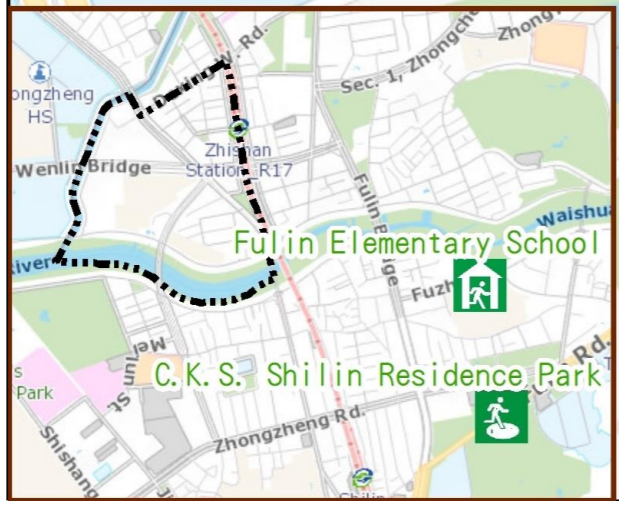

Evacuation Shelter

Name	C.K.S. Shilin Residence Park Applicable to earthquake situations
Address	No. 60, Fulin Rd.
Capacity	1930
Contact number	02-28812512
Name	Fulin Elementary School (School for Priority Shelter) Applicable to earthquake situations and flood situations
Address	No. 75, Fuzhi Rd.
Capacity	168
Contact number	02-28316293#204
Name	Wenchang Elementary School
Address	No. 20, Ln. 615, Wenlin Rd.
Capacity	75
Contact number	02-28365411#130
Name	Zhongcheng Park
Address	Sec 6, Zhongshan N. Rd. and Sec 1, Zhongcheng Rd.
Capacity	881
Contact number	02-28832130#115