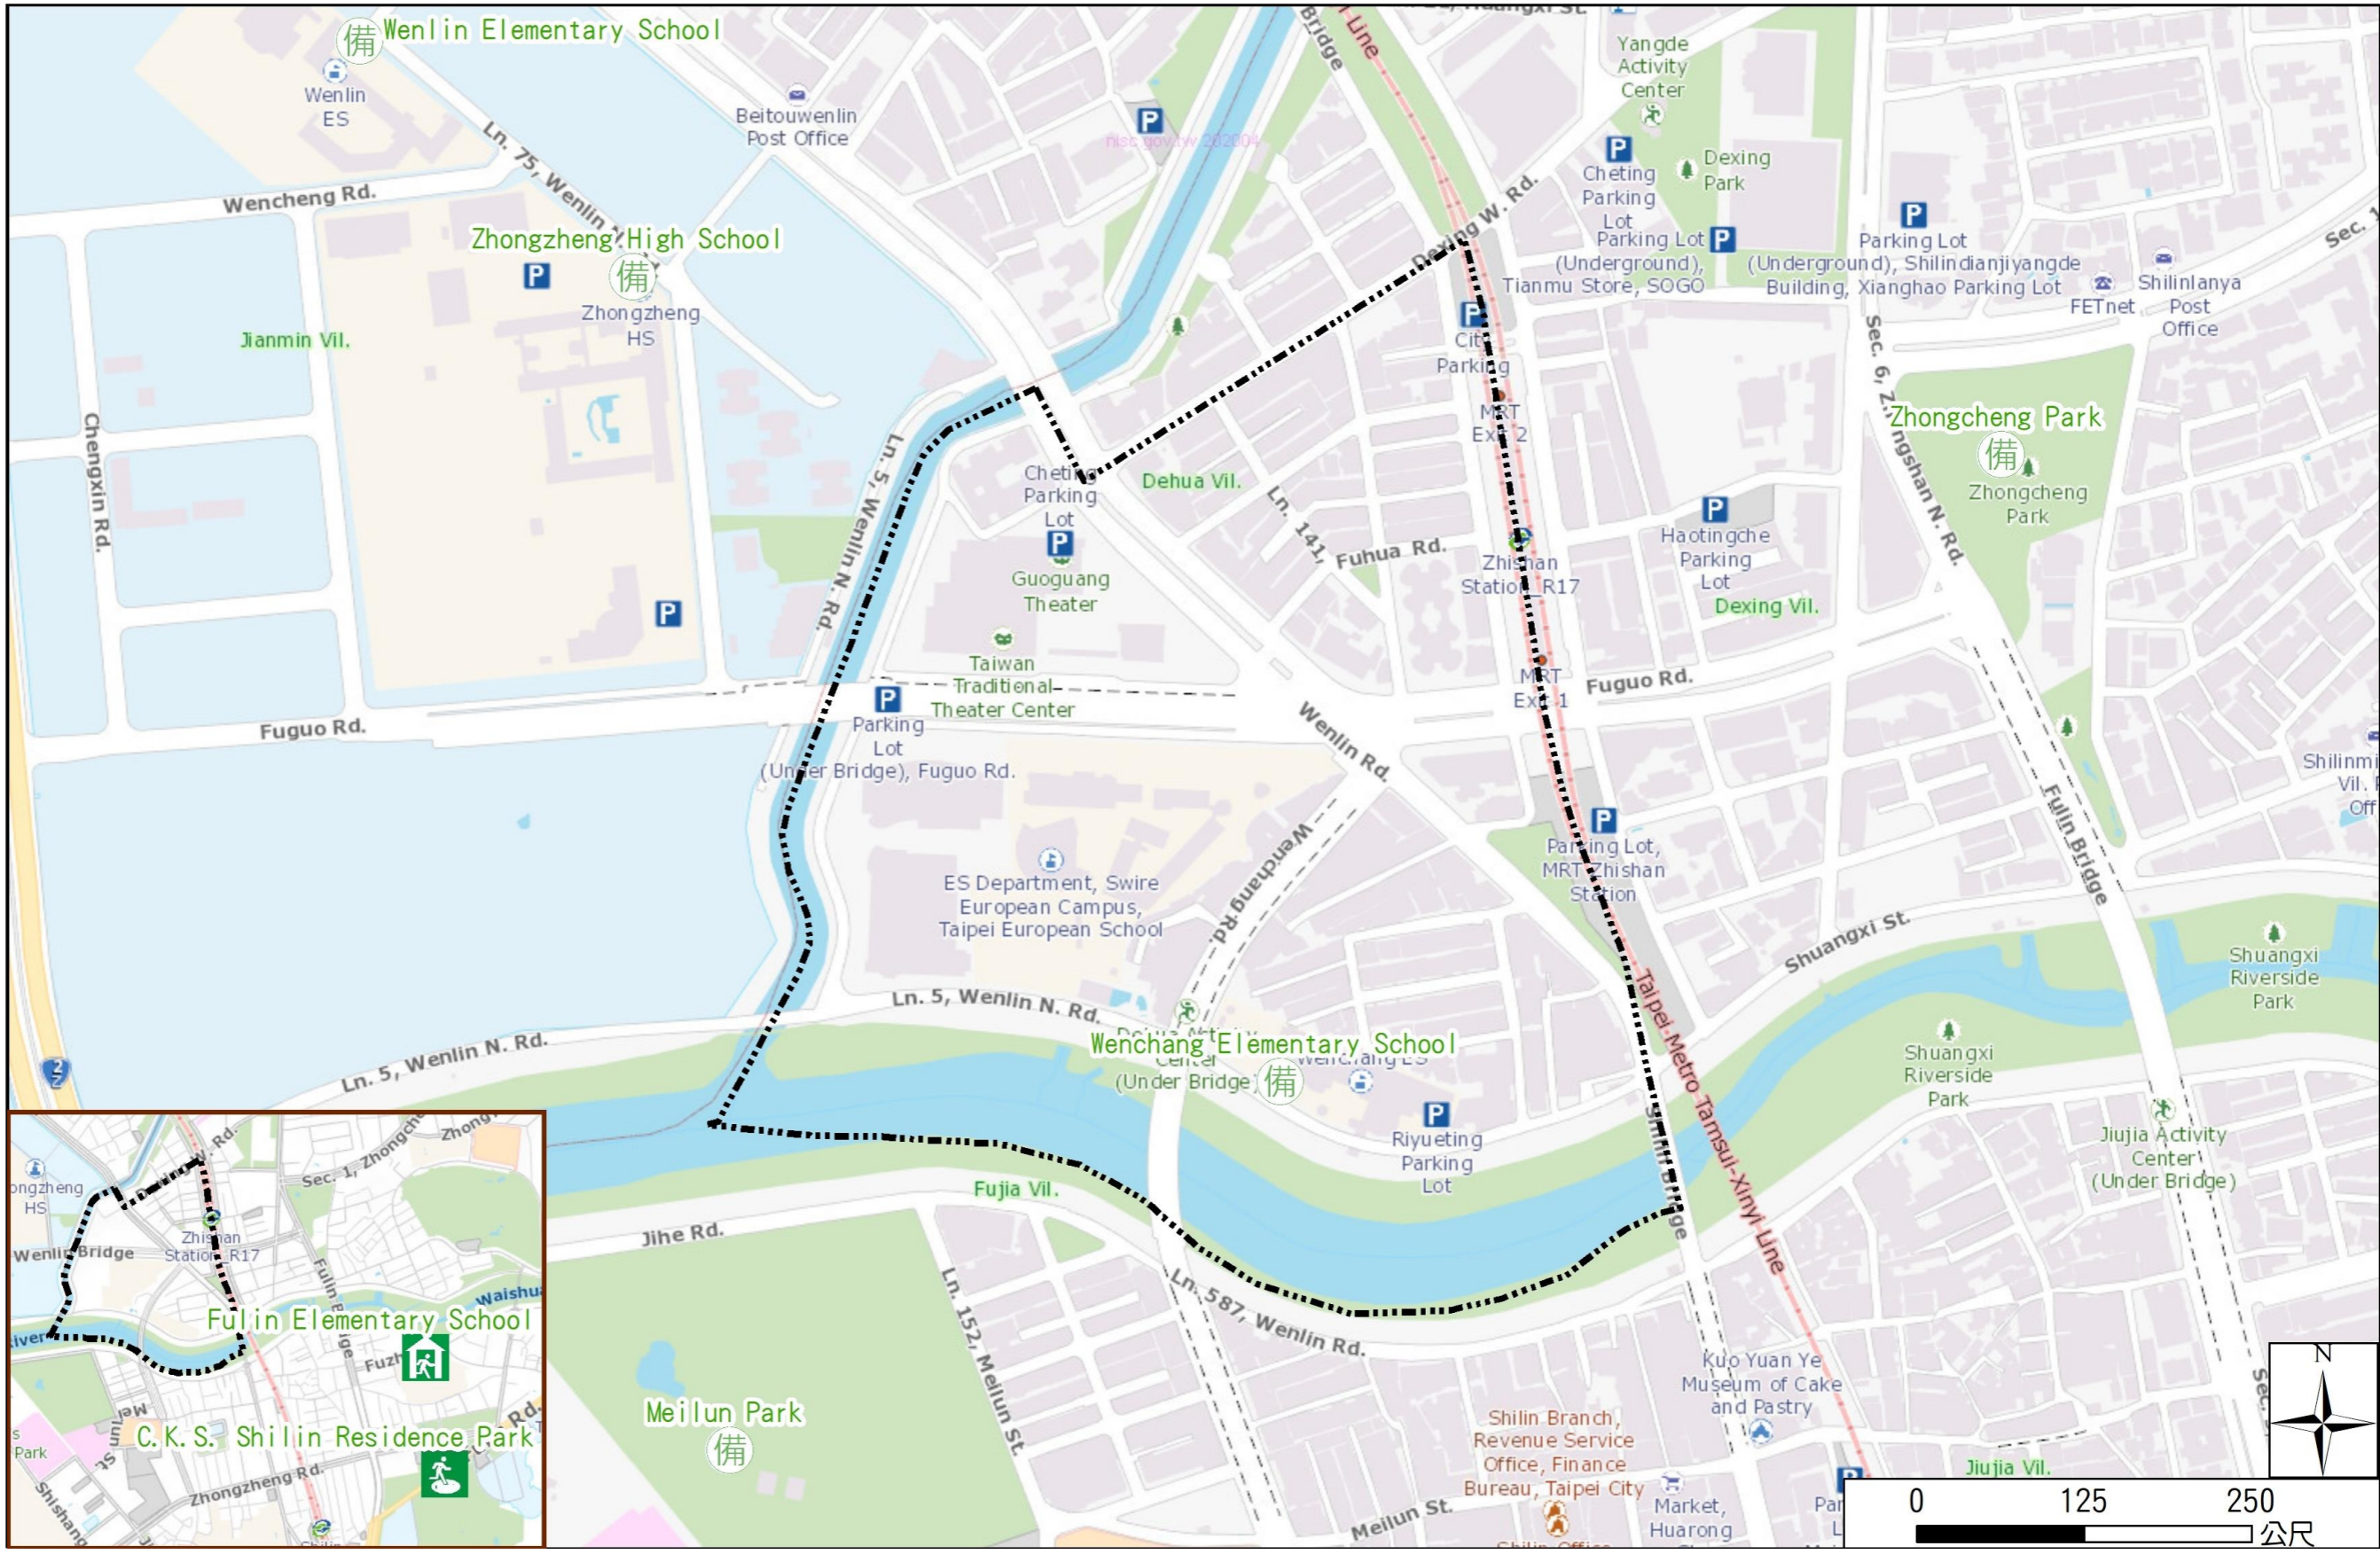

Dehua Vil., Shilin Dist., Taipei City Evacuation Map

Emergency notification

Taipei Citizen Hotline : 1999
Fire Department Tel. : 119
Police Department Tel. : 110
EOC of Shilin Dist.
Non-emergency number : 02-28826200
Emergency number : 02-66110119
Officer
Mobile : 0972-295827
Note: Please call this District's EOC to ensure that the evacuation shelter is open

Disaster Prevention Information Website

[Taipei City Disaster Prevention Information Website](#)

Evacuation Principle

Flood: Vertical evacuation or preventive evacuation
Earthquake :

More disaster prevention knowledge :
[Taipei City Disaster Prevention Guide](#)

Evacuation Shelter

Name	C.K.S. Shilin Residence Park Applicable to earthquake situations
Address	No. 60, Fulin Rd.
Capacity	1930
Contact number	02-28812512
Name	Fulin Elementary School (School for Priority Shelter) Applicable to earthquake situations and flood situations
Address	No. 75, Fuzhi Rd.
Capacity	168
Contact number	02-28316293#204
Name	Wenchang Elementary School
Address	No. 20, Ln. 615, Wenlin Rd.
Capacity	75
Contact number	02-28365411#130
Name	Zhongcheng Park
Address	Sec 6, Zhongshan N. Rd. and Sec 1, Zhongcheng Rd.
Capacity	881
Contact number	02-28832130#115