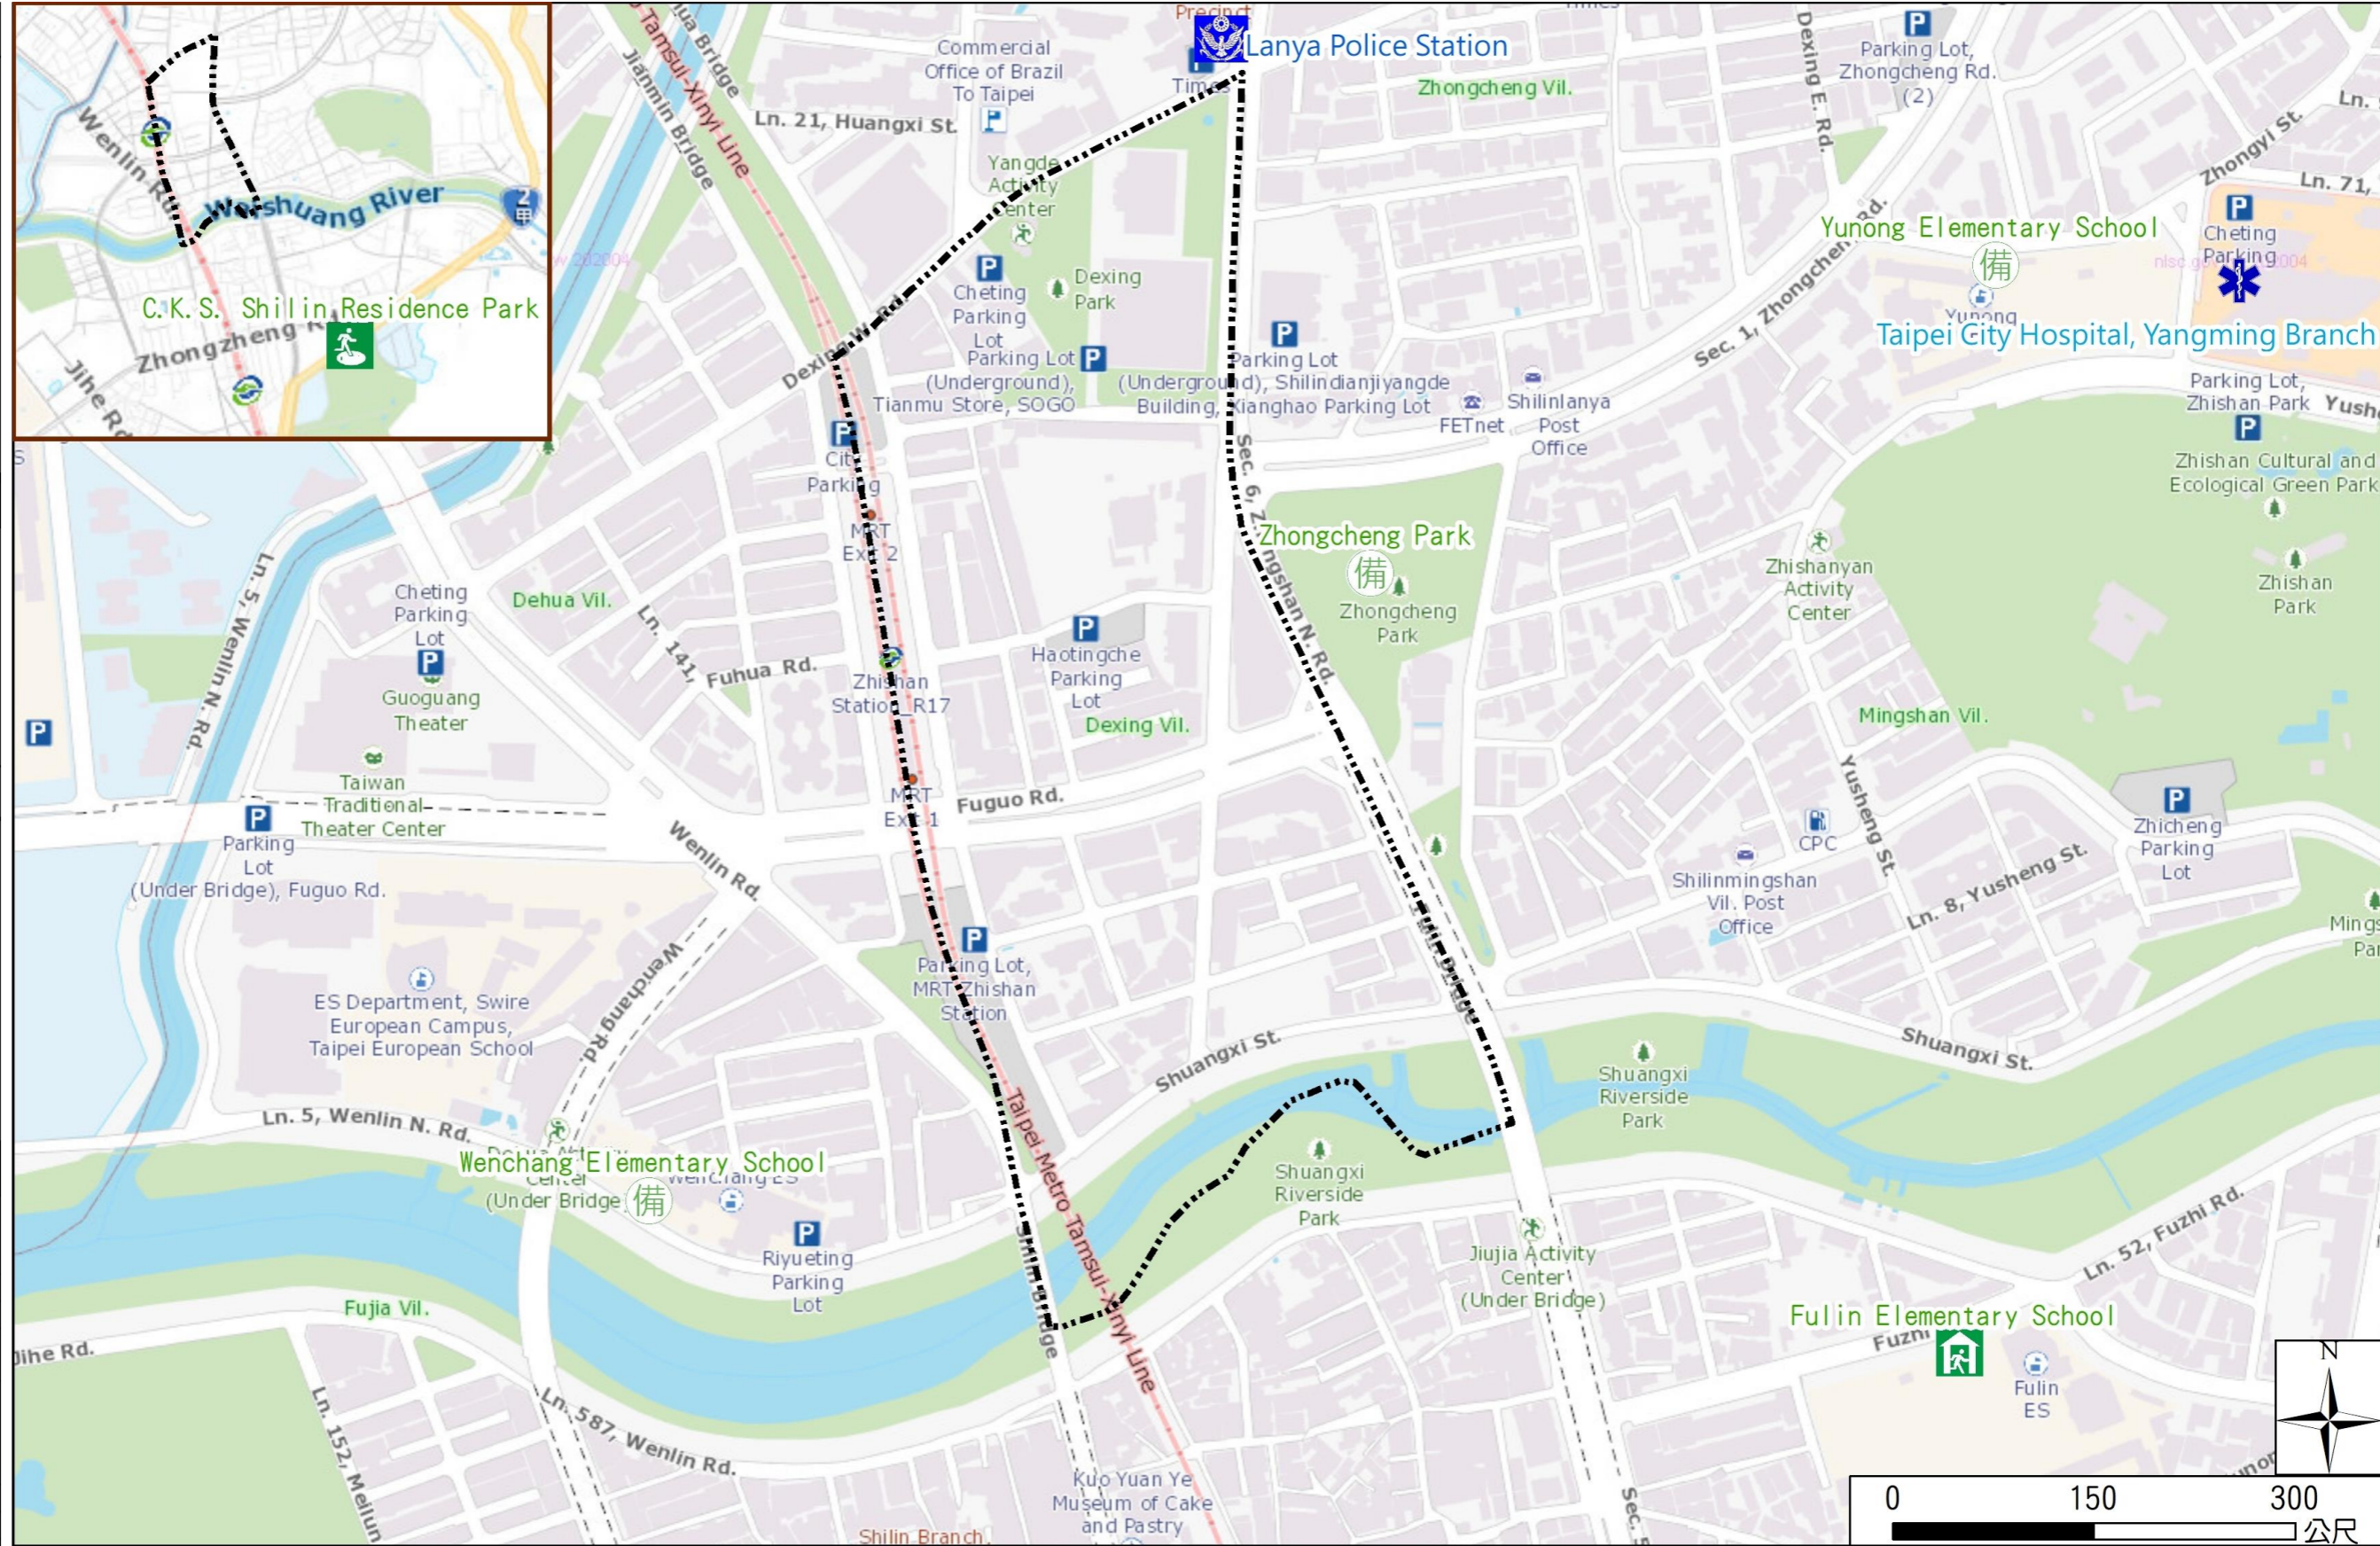

Dehsing Vil., Shilin Dist., Taipei City Evacuation Map

Emergency notification

Taipei Citizen Hotline : 1999
Fire Department Tel. : 119
Police Department Tel. : 110
EOC of Shilin Dist.
Non-emergency number :
02-28826200
Emergency number :
02-66110119
Officer
Mobile : 0972-295826
Note: Please call this District's
EOC to ensure that the evacuation
shelter is open

Disaster Prevention Information Website

Taipei City Disaster Prevention Information Website

Evacuation Principle

Flood: Vertical evacuation or preventive evacuation
Earthquake :

More disaster prevention knowledge :
Taipei City Disaster Prevention Guide

Evacuation Shelter

Name	C.K.S. Shilin Residence Park Applicable to earthquake situations
Address	No. 60, Fulin Rd.
Capacity	1930
Contact number	02-28812512
Name	Fulin Elementary School (School for Priority Shelter) Applicable to earthquake situations and flood situations
Address	No. 75, Fuzhi Rd.
Capacity	168
Contact number	02-28316293#204
Name	Yunong Elementary School
Address	No. 1, Zhongyi St.
Capacity	124
Contact number	02-28329700#231
Name	Wenchang Elementary School
Address	No. 20, Ln. 615, Wenlin Rd.
Capacity	75
Contact number	02-28365411#130

Legend 圖例	里界 Village Boundary	避難收容處所 Evacuation Shelter	防救災單位 Disaster Rescue Resources	重要地標 Landmark
	里界 Village Boundary	室內避難收容處所(優先安置學校) Indoor Evacuation Shelter (School for Priority Shelter) 室外避難收容處所(防災公園) Outdoor Evacuation Shelter (Disaster Prevention Park) 避難收容處所(備用) Evacuation Shelter (Backup)	警察單位 Police Department 消防單位 Fire Department 急救責任醫院 Designated Hospital (Emergency Medical Treatment)	直升機起降場 Helipad 重要地標 Landmark