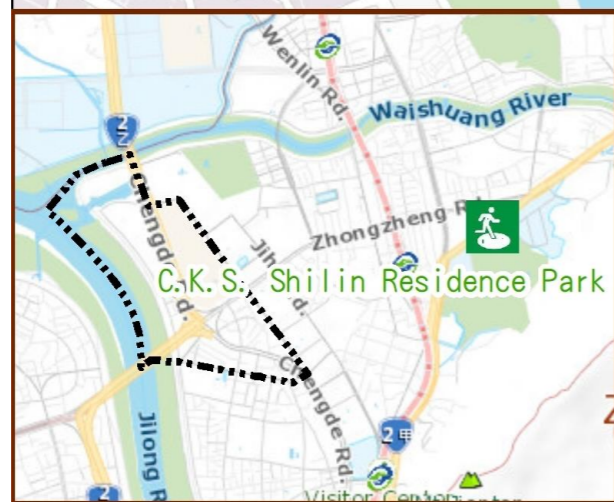

Evacuation Shelter

Name	C.K.S. Shilin Residence Park Applicable to earthquake situations
Address	No. 60, Fulin Rd.
Capacity	1930
Contact number	02-28812512
Name	Shilin Elementary School (School for Priority Shelter) Applicable to earthquake situations and debris flow situations
Address	No. 165, Dadong Rd.
Capacity	219
Contact number	02-28812231#231
Name	Shilin High School of Commerce
Address	No.150, Shishang Rd.
Capacity	54
Contact number	02-28313114#401
Name	Yangming High School
Address	No.510, Zhongzheng Rd.
Capacity	110
Contact number	02-28316675#140