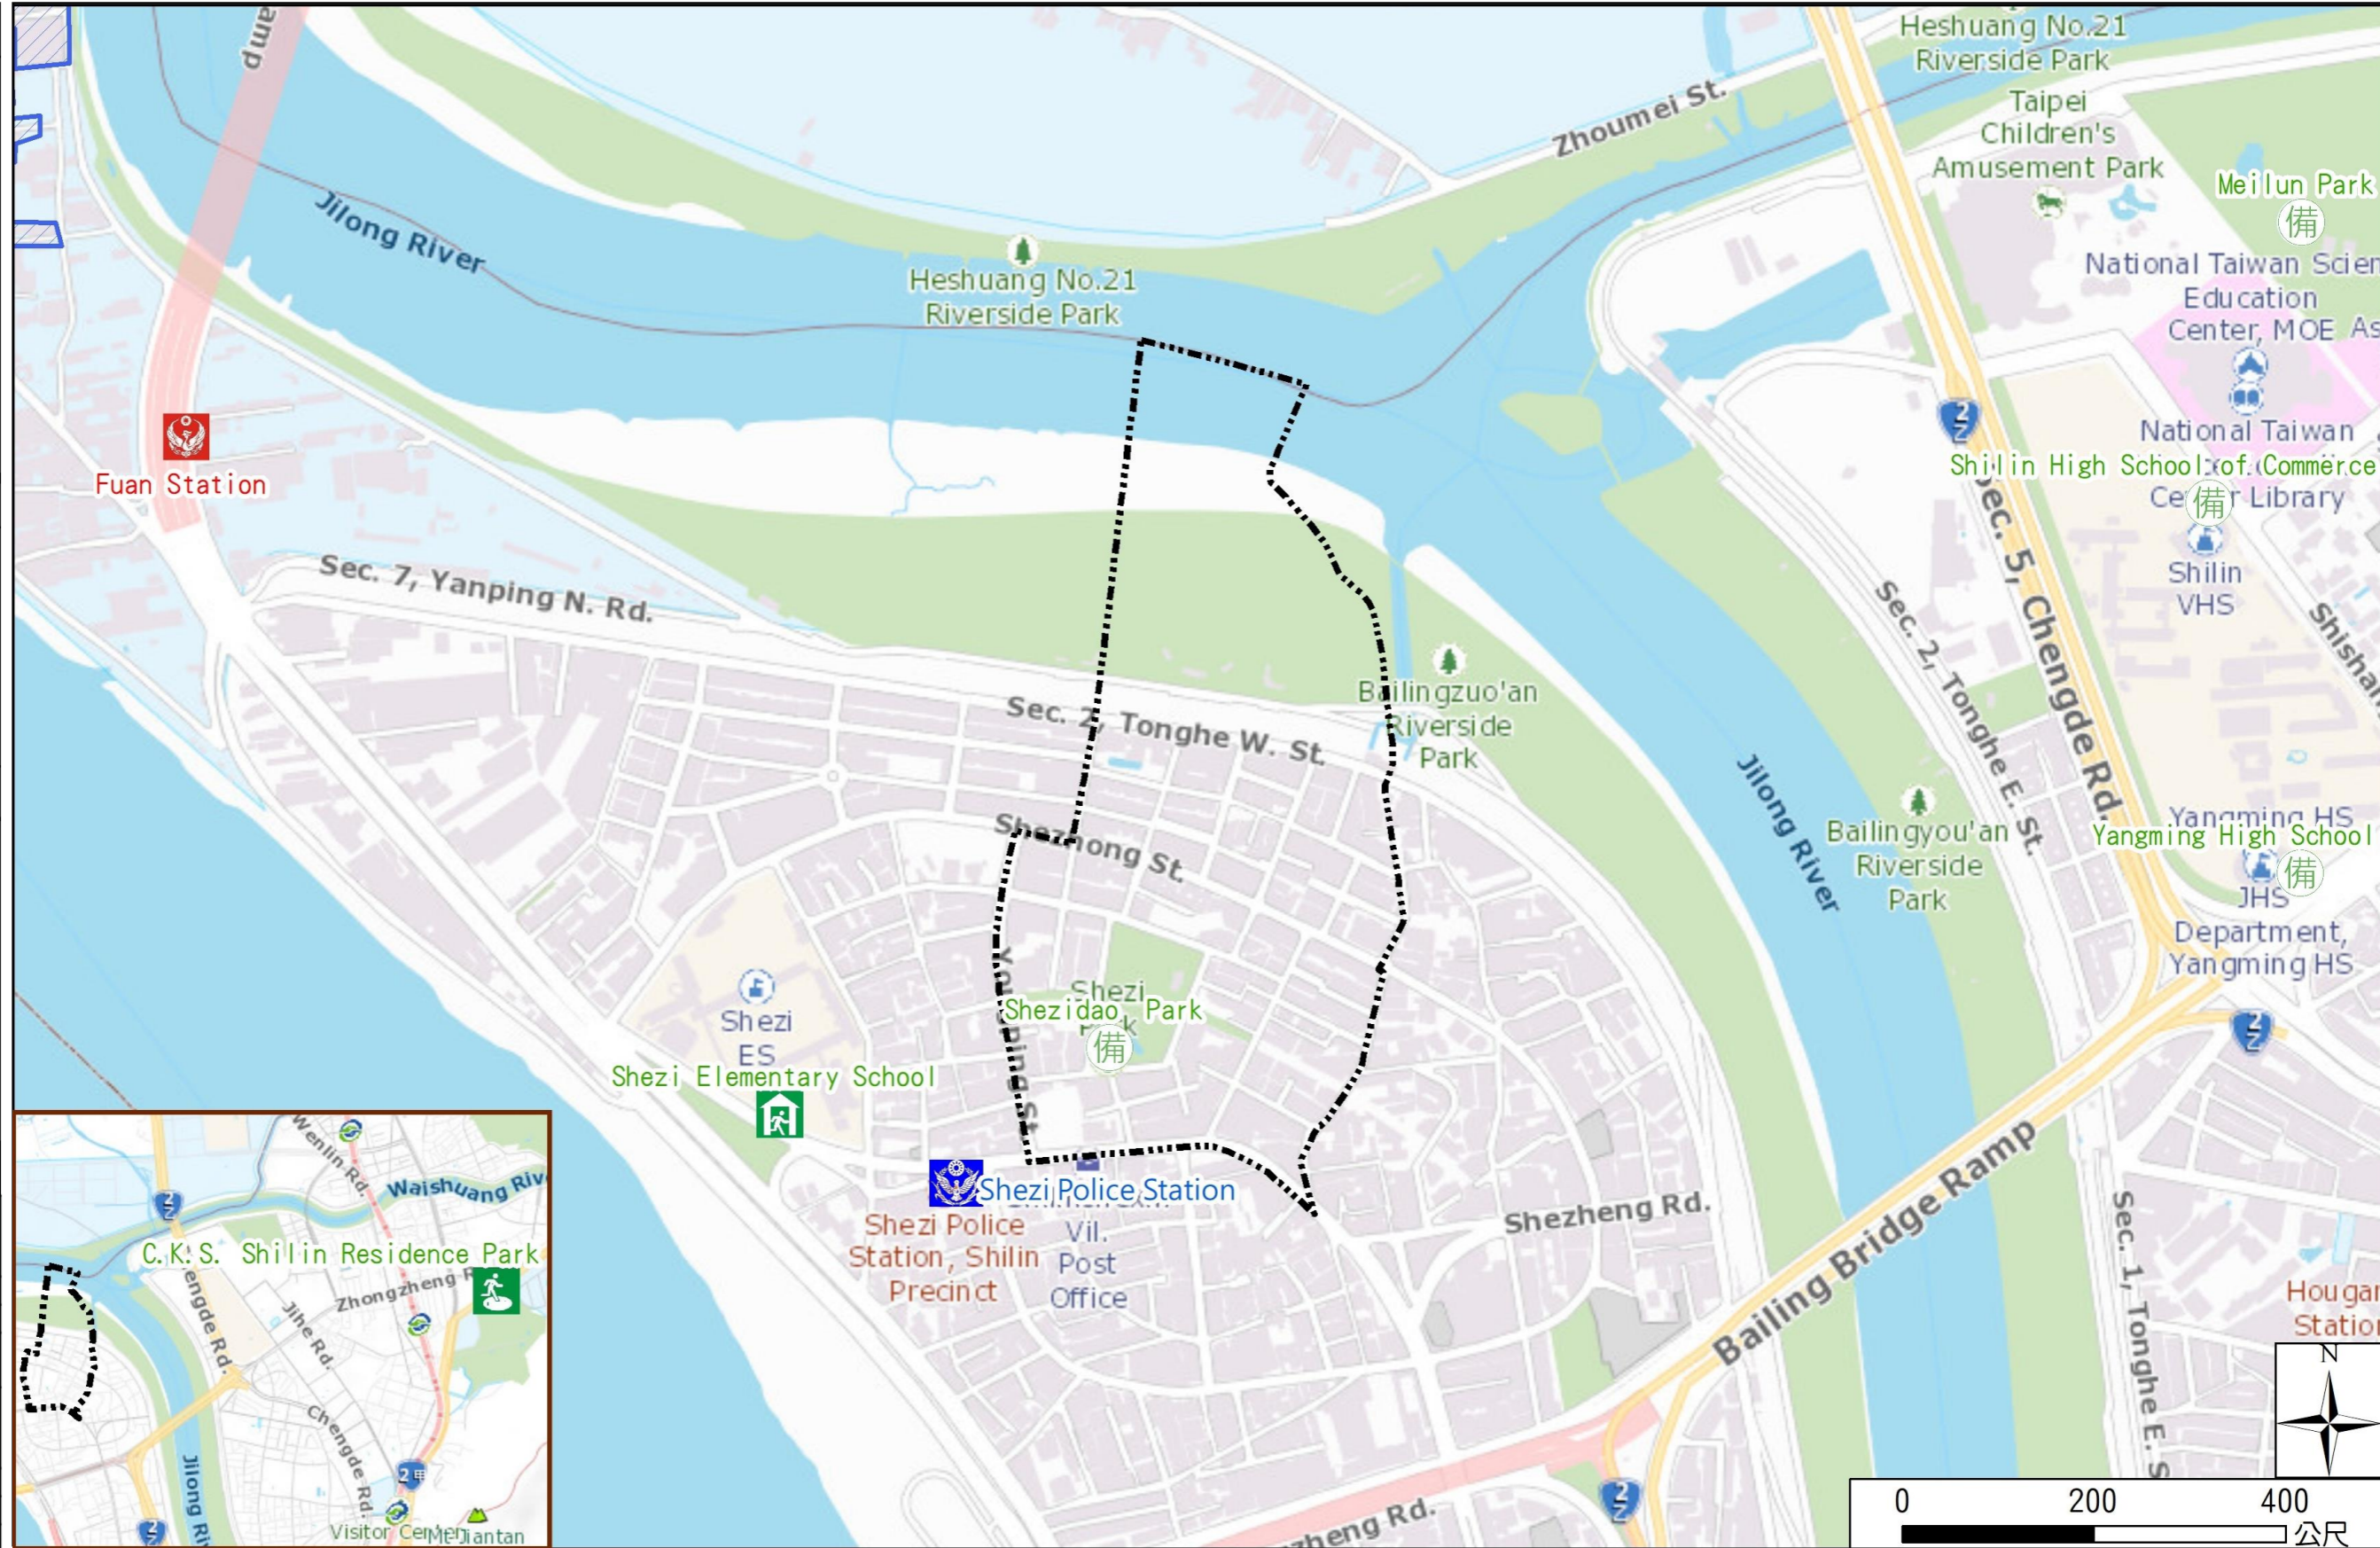

Sheyuan Vil., Shilin Dist., Taipei City Evacuation Map

Emergency notification

Taipei Citizen Hotline : 1999
 Fire Department Tel. : 119
 Police Department Tel. : 110
 EOC of Shilin Dist.
 Non-emergency number : 02-28826200
 Emergency number : 02-66110119
 Officer
 Mobile : 0972-295820
 Note: Please call this District's EOC to ensure that the evacuation shelter is open

Disaster Prevention Information Website

Taipei City Disaster Prevention Information Website

Evacuation Principle

Flood: Vertical evacuation or preventive evacuation
 Earthquake :

More disaster prevention knowledge :
 Taipei City Disaster Prevention Guide

Evacuation Shelter

Name	C.K.S. Shilin Residence Park Applicable to earthquake situations
Address	No. 60, Fulin Rd.
Capacity	1930
Contact number	02-28812512
Name	Shezi Elementary School (School for Priority Shelter) Applicable to flood situations
Address	No. 308, Sec. 6, Yanping N. Rd.
Capacity	160
Contact number	02-28122505#831
Name	Shezi Park
Address	No. 3, Aly. 11, Ln. 20, Yongping St.
Capacity	874
Contact number	02-28832130#115
Name	Yangming High School
Address	No.510, Zhongzheng Rd.
Capacity	110
Contact number	02-28316675#140