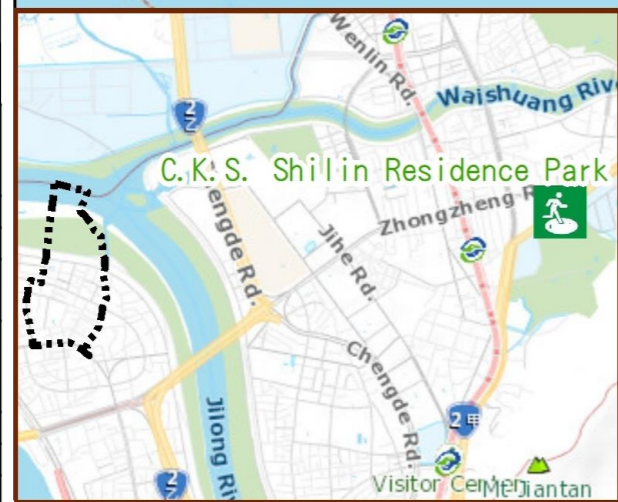

Evacuation Shelter

Name	C.K.S. Shilin Residence Park Applicable to earthquake situations
Address	No. 60, Fulin Rd.
Capacity	1930
Contact number	02-28812512
Name	Shezi Elementary School (School for Priority Shelter) Applicable to flood situations
Address	No. 308, Sec. 6, Yanping N. Rd.
Capacity	160
Contact number	02-28122505#831
Name	Shezi Park
Address	No. 3, Aly. 11, Ln. 20, Yongping St.
Capacity	874
Contact number	02-28832130#115
Name	Yangming High School
Address	No.510, Zhongzheng Rd.
Capacity	110
Contact number	02-28316675#140