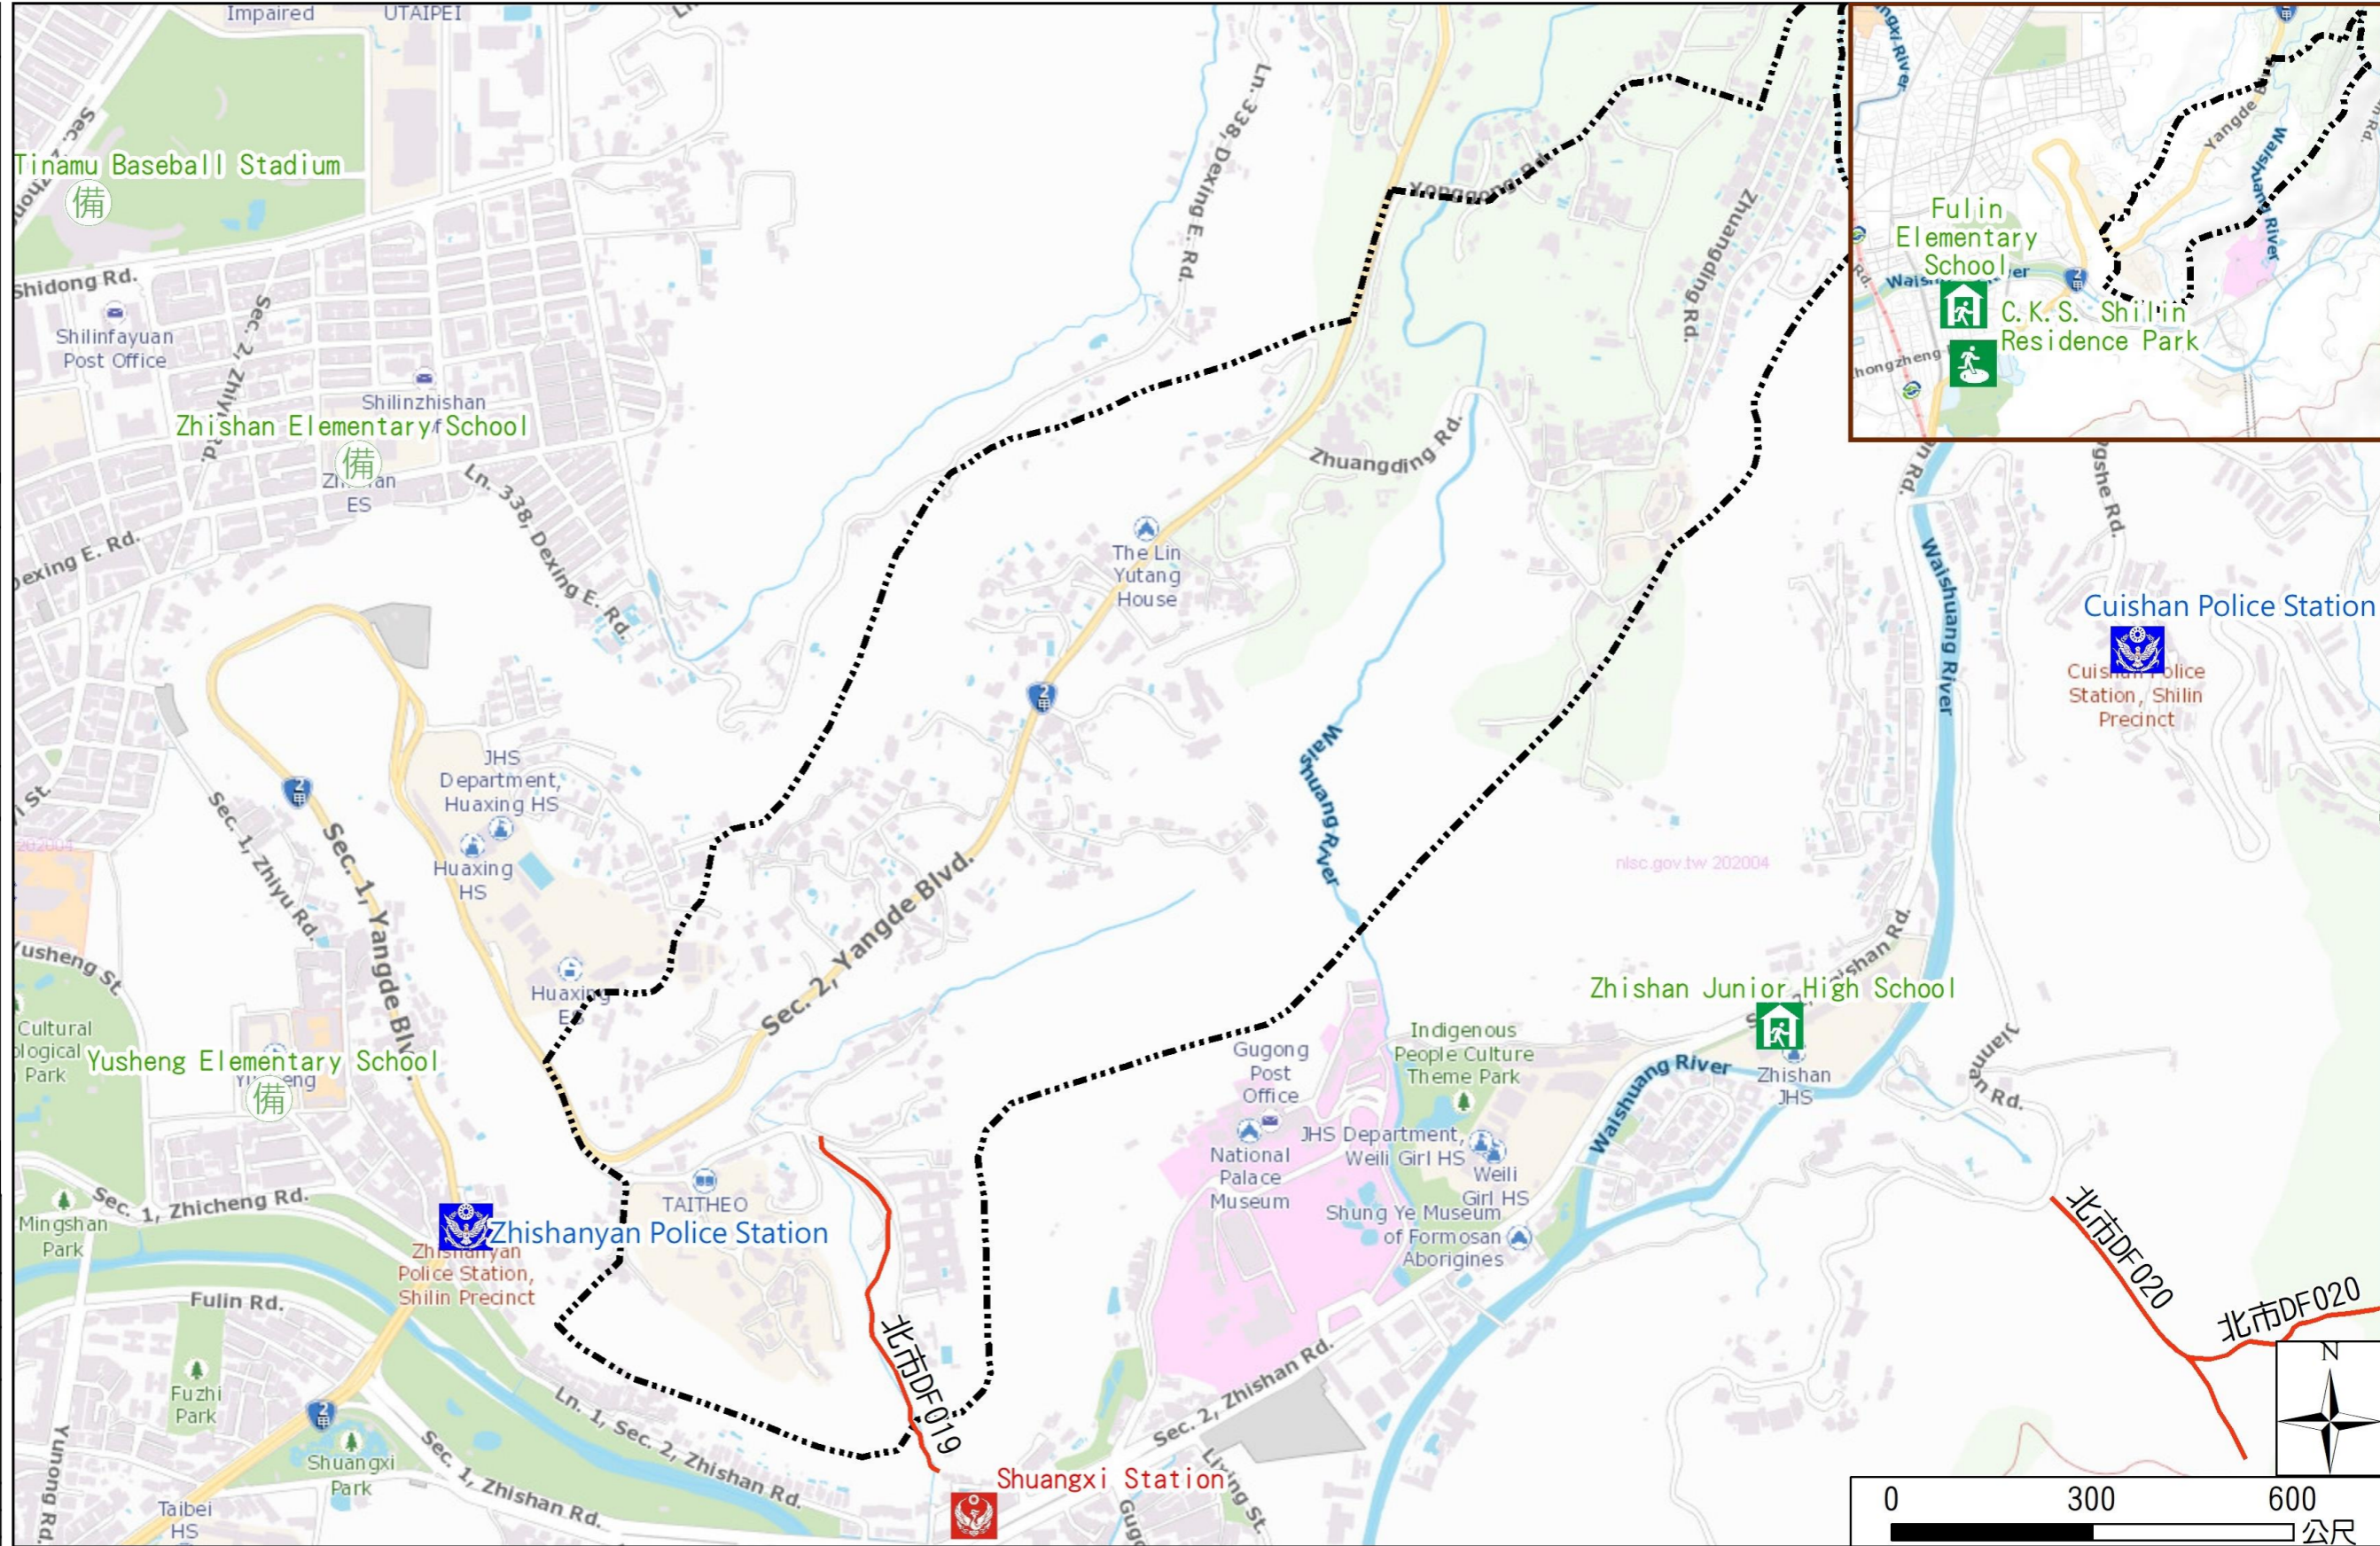

Yongfu Vil., Shilin Dist., Taipei City Evacuation Map

Emergency notification

Taipei Citizen Hotline : 1999
 Fire Department Tel. : 119
 Police Department Tel. : 110
 EOC of Shilin Dist.
 Non-emergency number : 02-28826200
 Emergency number : 02-66110119
 Officer
 Mobile : 0972-295842
 Note: Please call this District's EOC to ensure that the evacuation shelter is open

Disaster Prevention Information Website

Taipei City Disaster Prevention Information Website

Evacuation Principle

Flood: Vertical evacuation or preventive evacuation
 Earthquake :

More disaster prevention knowledge :
 Taipei City Disaster Prevention Guide

Evacuation Shelter

Name	C.K.S. Shilin Residence Park Applicable to earthquake situations
Address	No. 60, Fulin Rd.
Capacity	1930
Contact number	02-28812512
Name	Fulin Elementary School (School for Priority Shelter) Applicable to earthquake situations and flood situations
Address	No. 75, Fuzhi Rd.
Capacity	168
Contact number	02-28316293#204
Name	Yusheng Elementary School
Address	No. 70, Ln. 62, Sec. 1, Zhicheng Rd
Capacity	30
Contact number	02-28311004#231
Name	Zhishan Elementary School
Address	No. 285, Dexing E. Rd.
Capacity	31
Contact number	02-28316115#240