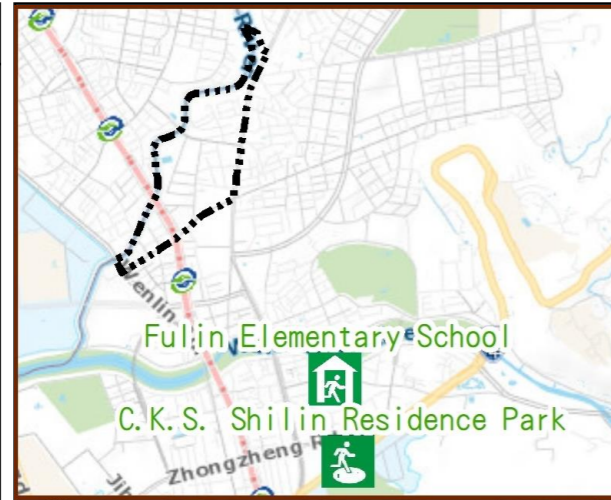

## Evacuation Shelter

Name	C.K.S. Shilin Residence Park Applicable to earthquake situations
Address	No. 60, Fulin Rd.
Capacity	1930
Contact number	02-28812512
Name	Fulin Elementary School (School for Priority Shelter) Applicable to earthquake situations and flood situations
Address	No. 75, Fuzhi Rd.
Capacity	168
Contact number	02-28316293#204
Name	Lanya Elementary School
Address	No.57, Huangxi St.
Capacity	30
Contact number	02-28366052#232
Name	Shidong Elementary School
Address	No. 392, Sec. 6, Zhongshan N. Rd.
Capacity	275
Contact number	02-28710064#242