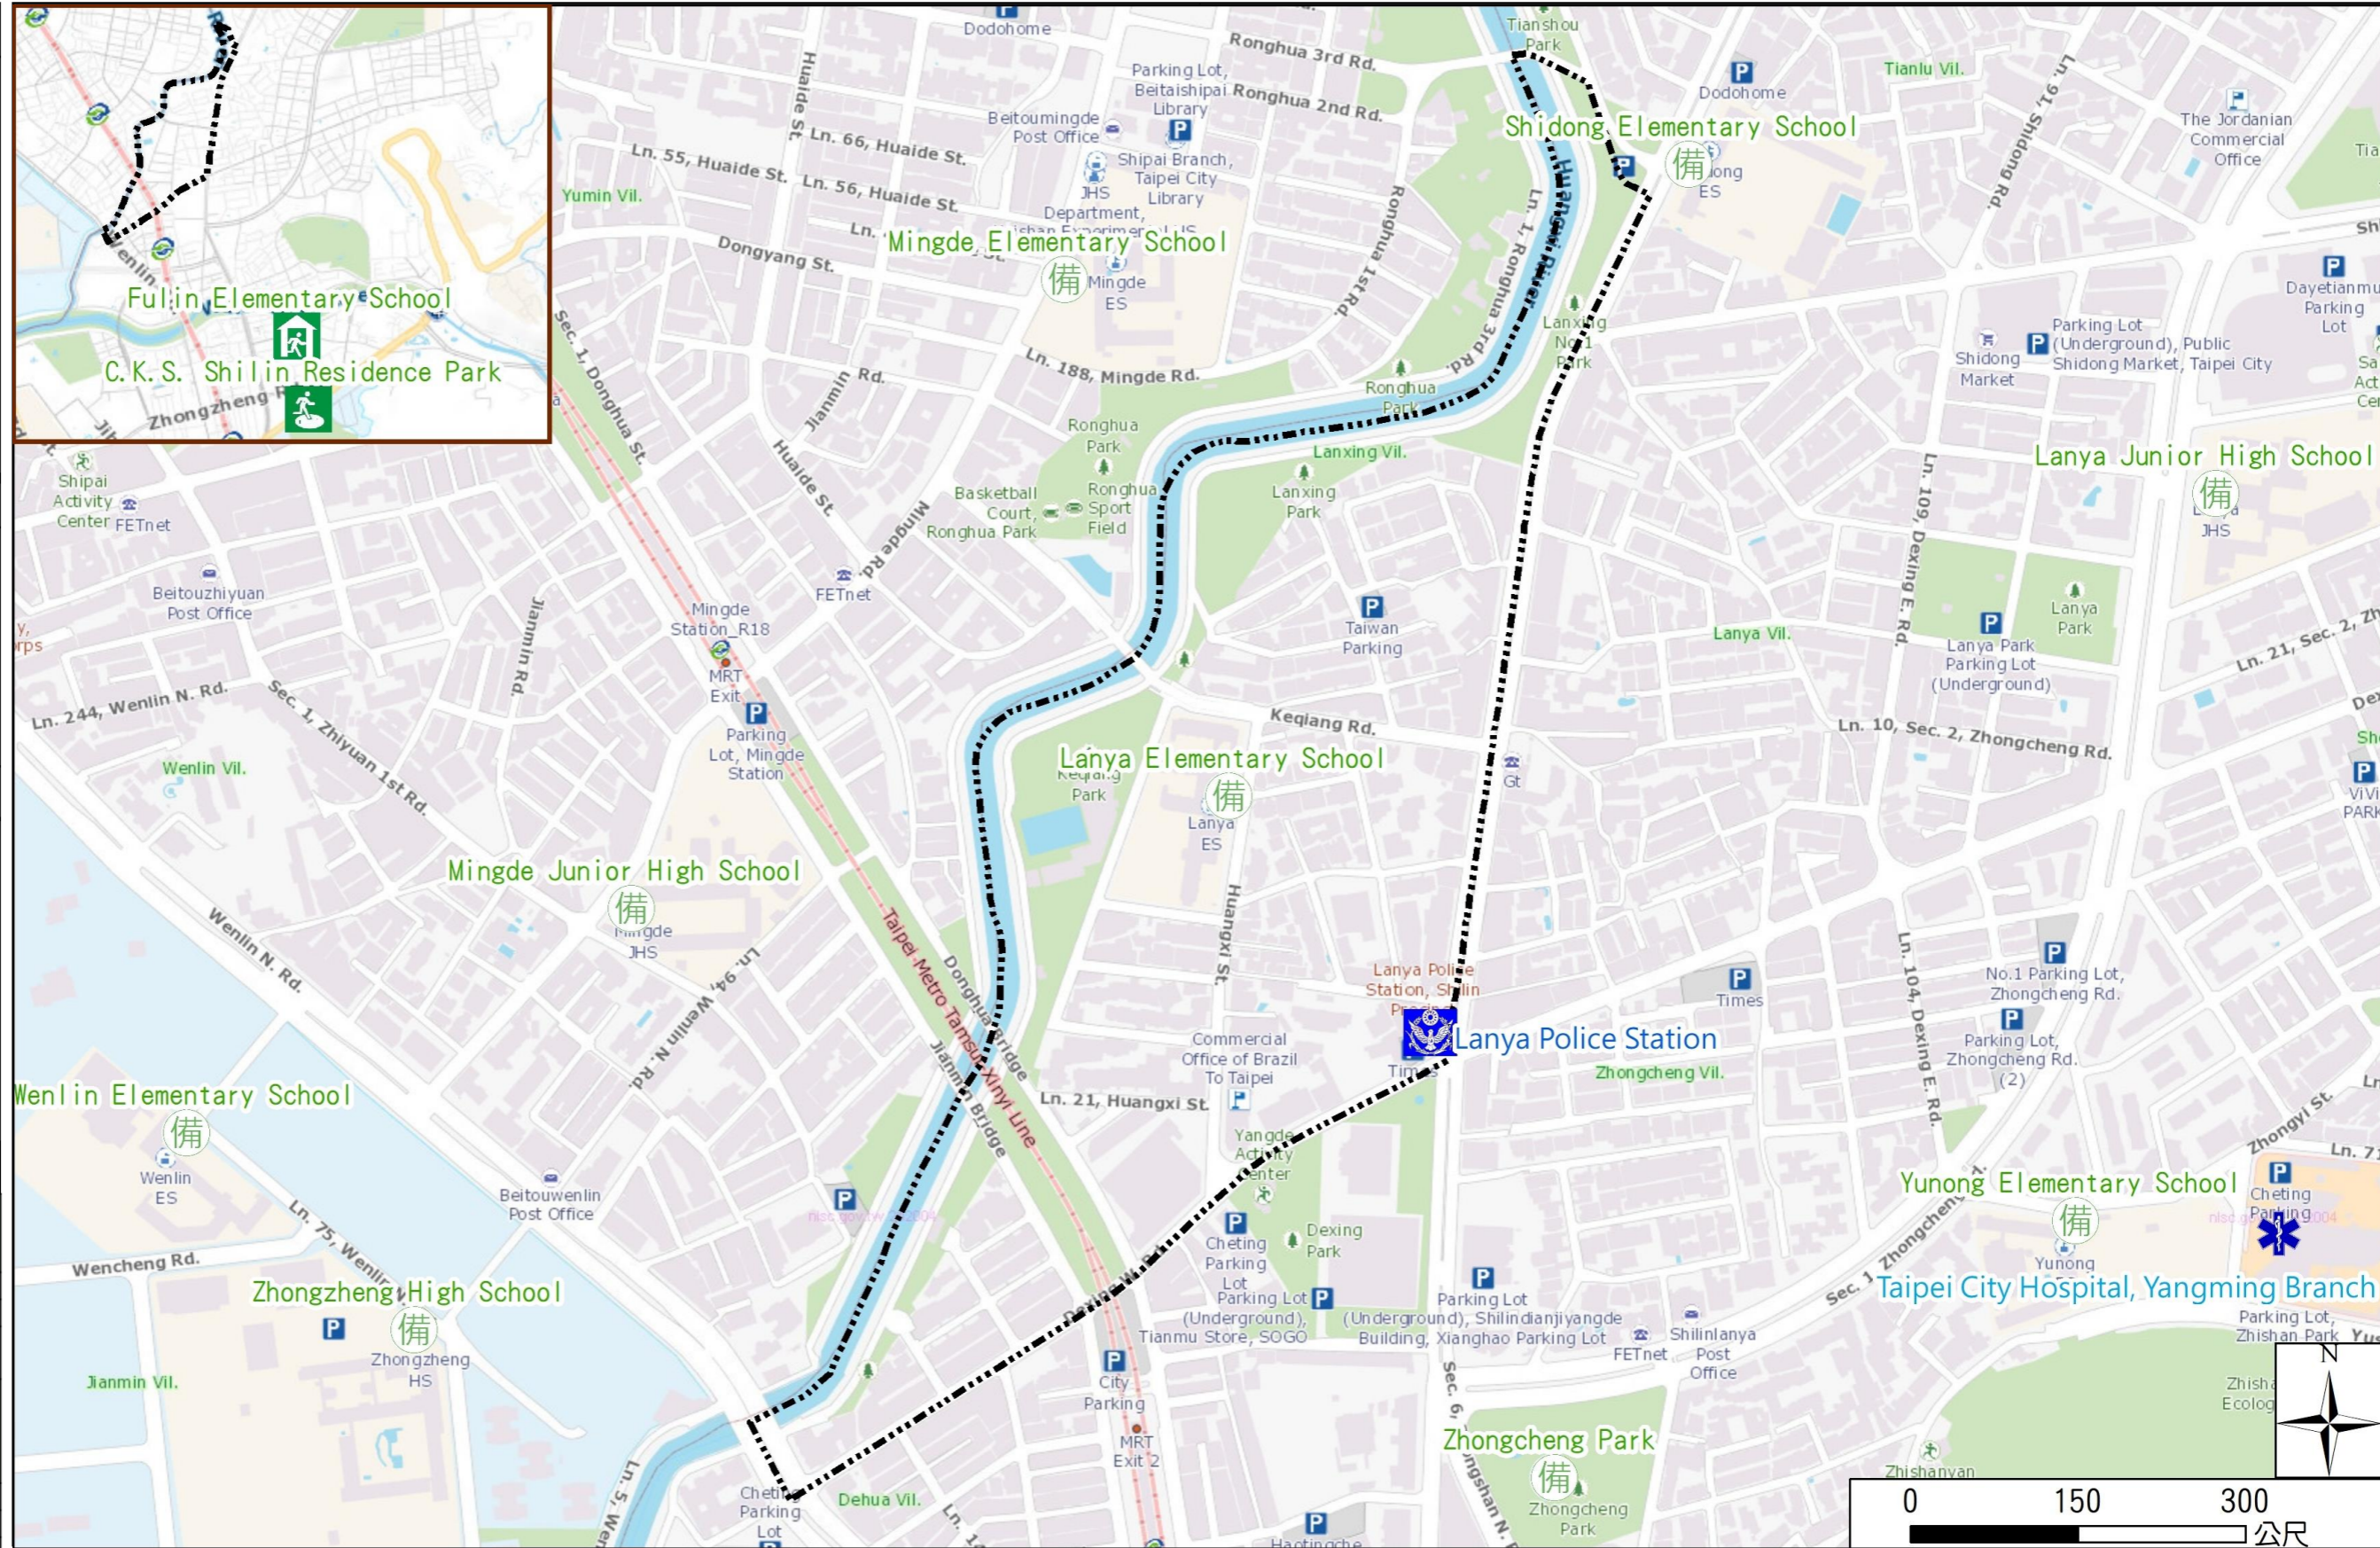

Lanxing Vil., Shilin Dist., Taipei City Evacuation Map

Emergency notification

Taipei Citizen Hotline : 1999
Fire Department Tel. : 119
Police Department Tel. : 110
EOC of Shilin Dist.
Non-emergency number :
02-28826200
Emergency number :
02-66110119
Officer
Mobile : 0972-295834
Note: Please call this District's
EOC to ensure that the evacuation
shelter is open

Disaster Prevention Information Website

Taipei City Disaster Prevention Information Website

Evacuation Principle

Flood: Vertical evacuation or preventive evacuation
Earthquake :

More disaster prevention knowledge :
Taipei City Disaster Prevention Guide

Evacuation Shelter

Name	C.K.S. Shilin Residence Park Applicable to earthquake situations
Address	No. 60, Fulin Rd.
Capacity	1930
Contact number	02-28812512
Name	Fulin Elementary School (School for Priority Shelter) Applicable to earthquake situations and flood situations
Address	No. 75, Fuzhi Rd.
Capacity	168
Contact number	02-28316293#204
Name	Lanya Elementary School
Address	No.57, Huangxi St.
Capacity	30
Contact number	02-28366052#232
Name	Shidong Elementary School
Address	No. 392, Sec. 6, Zhongshan N. Rd.
Capacity	275
Contact number	02-28710064#242

Legend 圖例	里界 Village Boundary	避難收容處所 Evacuation Shelter	防救災單位 Disaster Rescue Resources	重要地標 Landmark
	里界 Village Boundary	室內避難收容處所(優先安置學校) Indoor Evacuation Shelter (School for Priority Shelter) 室外避難收容處所(防災公園) Outdoor Evacuation Shelter (Disaster Prevention Park) 避難收容處所(備用) Evacuation Shelter (Backup)	警察單位 Police Department 消防單位 Fire Department 急救責任醫院 Designated Hospital (Emergency Medical Treatment)	重要地標 Landmark