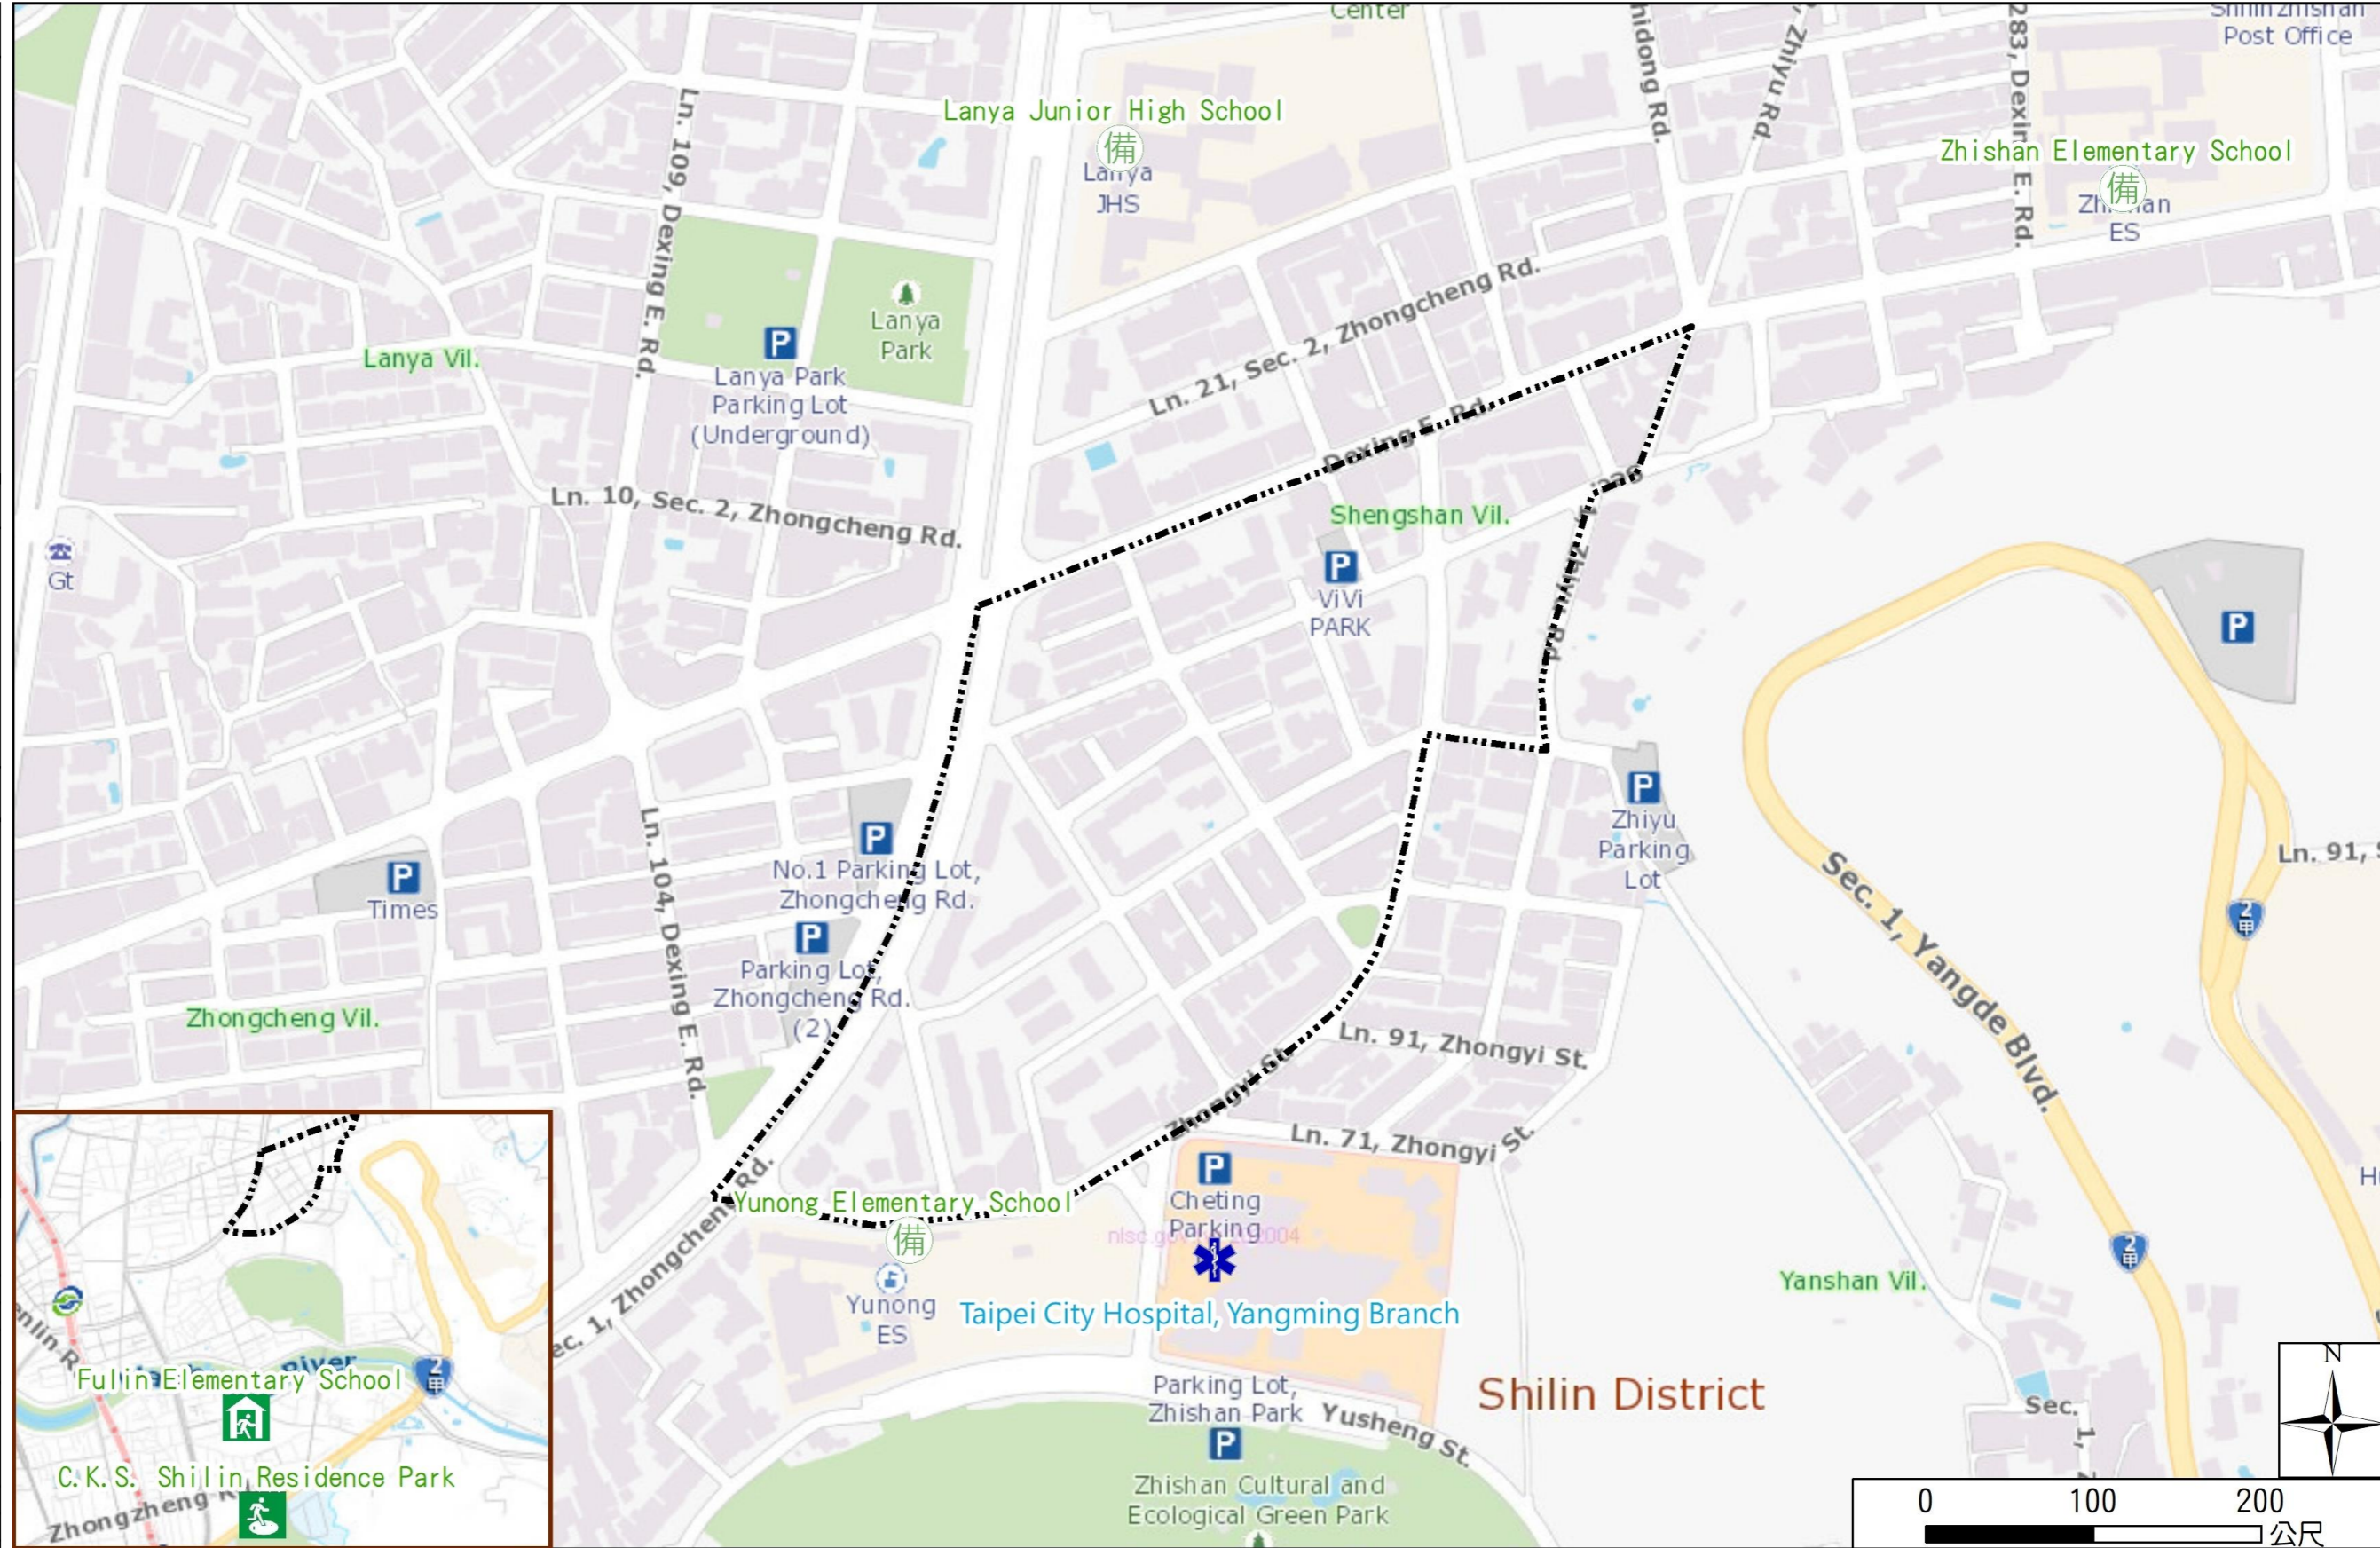

## Evacuation Shelter

Name	C.K.S. Shilin Residence Park Applicable to earthquake situations
Address	No. 60, Fulin Rd.
Capacity	1930
Contact number	02-28812512
Name	Fulin Elementary School (School for Priority Shelter) Applicable to earthquake situations and flood situations
Address	No. 75, Fuzhi Rd.
Capacity	168
Contact number	02-28316293#204
Name	Yunong Elementary School
Address	No. 1, Zhongyi St.
Capacity	124
Contact number	02-28329700#231
Name	Lanya Junior High School
Address	No.51, Sec. 2, Zhongcheng Rd.
Capacity	130
Contact number	02-28329377#500