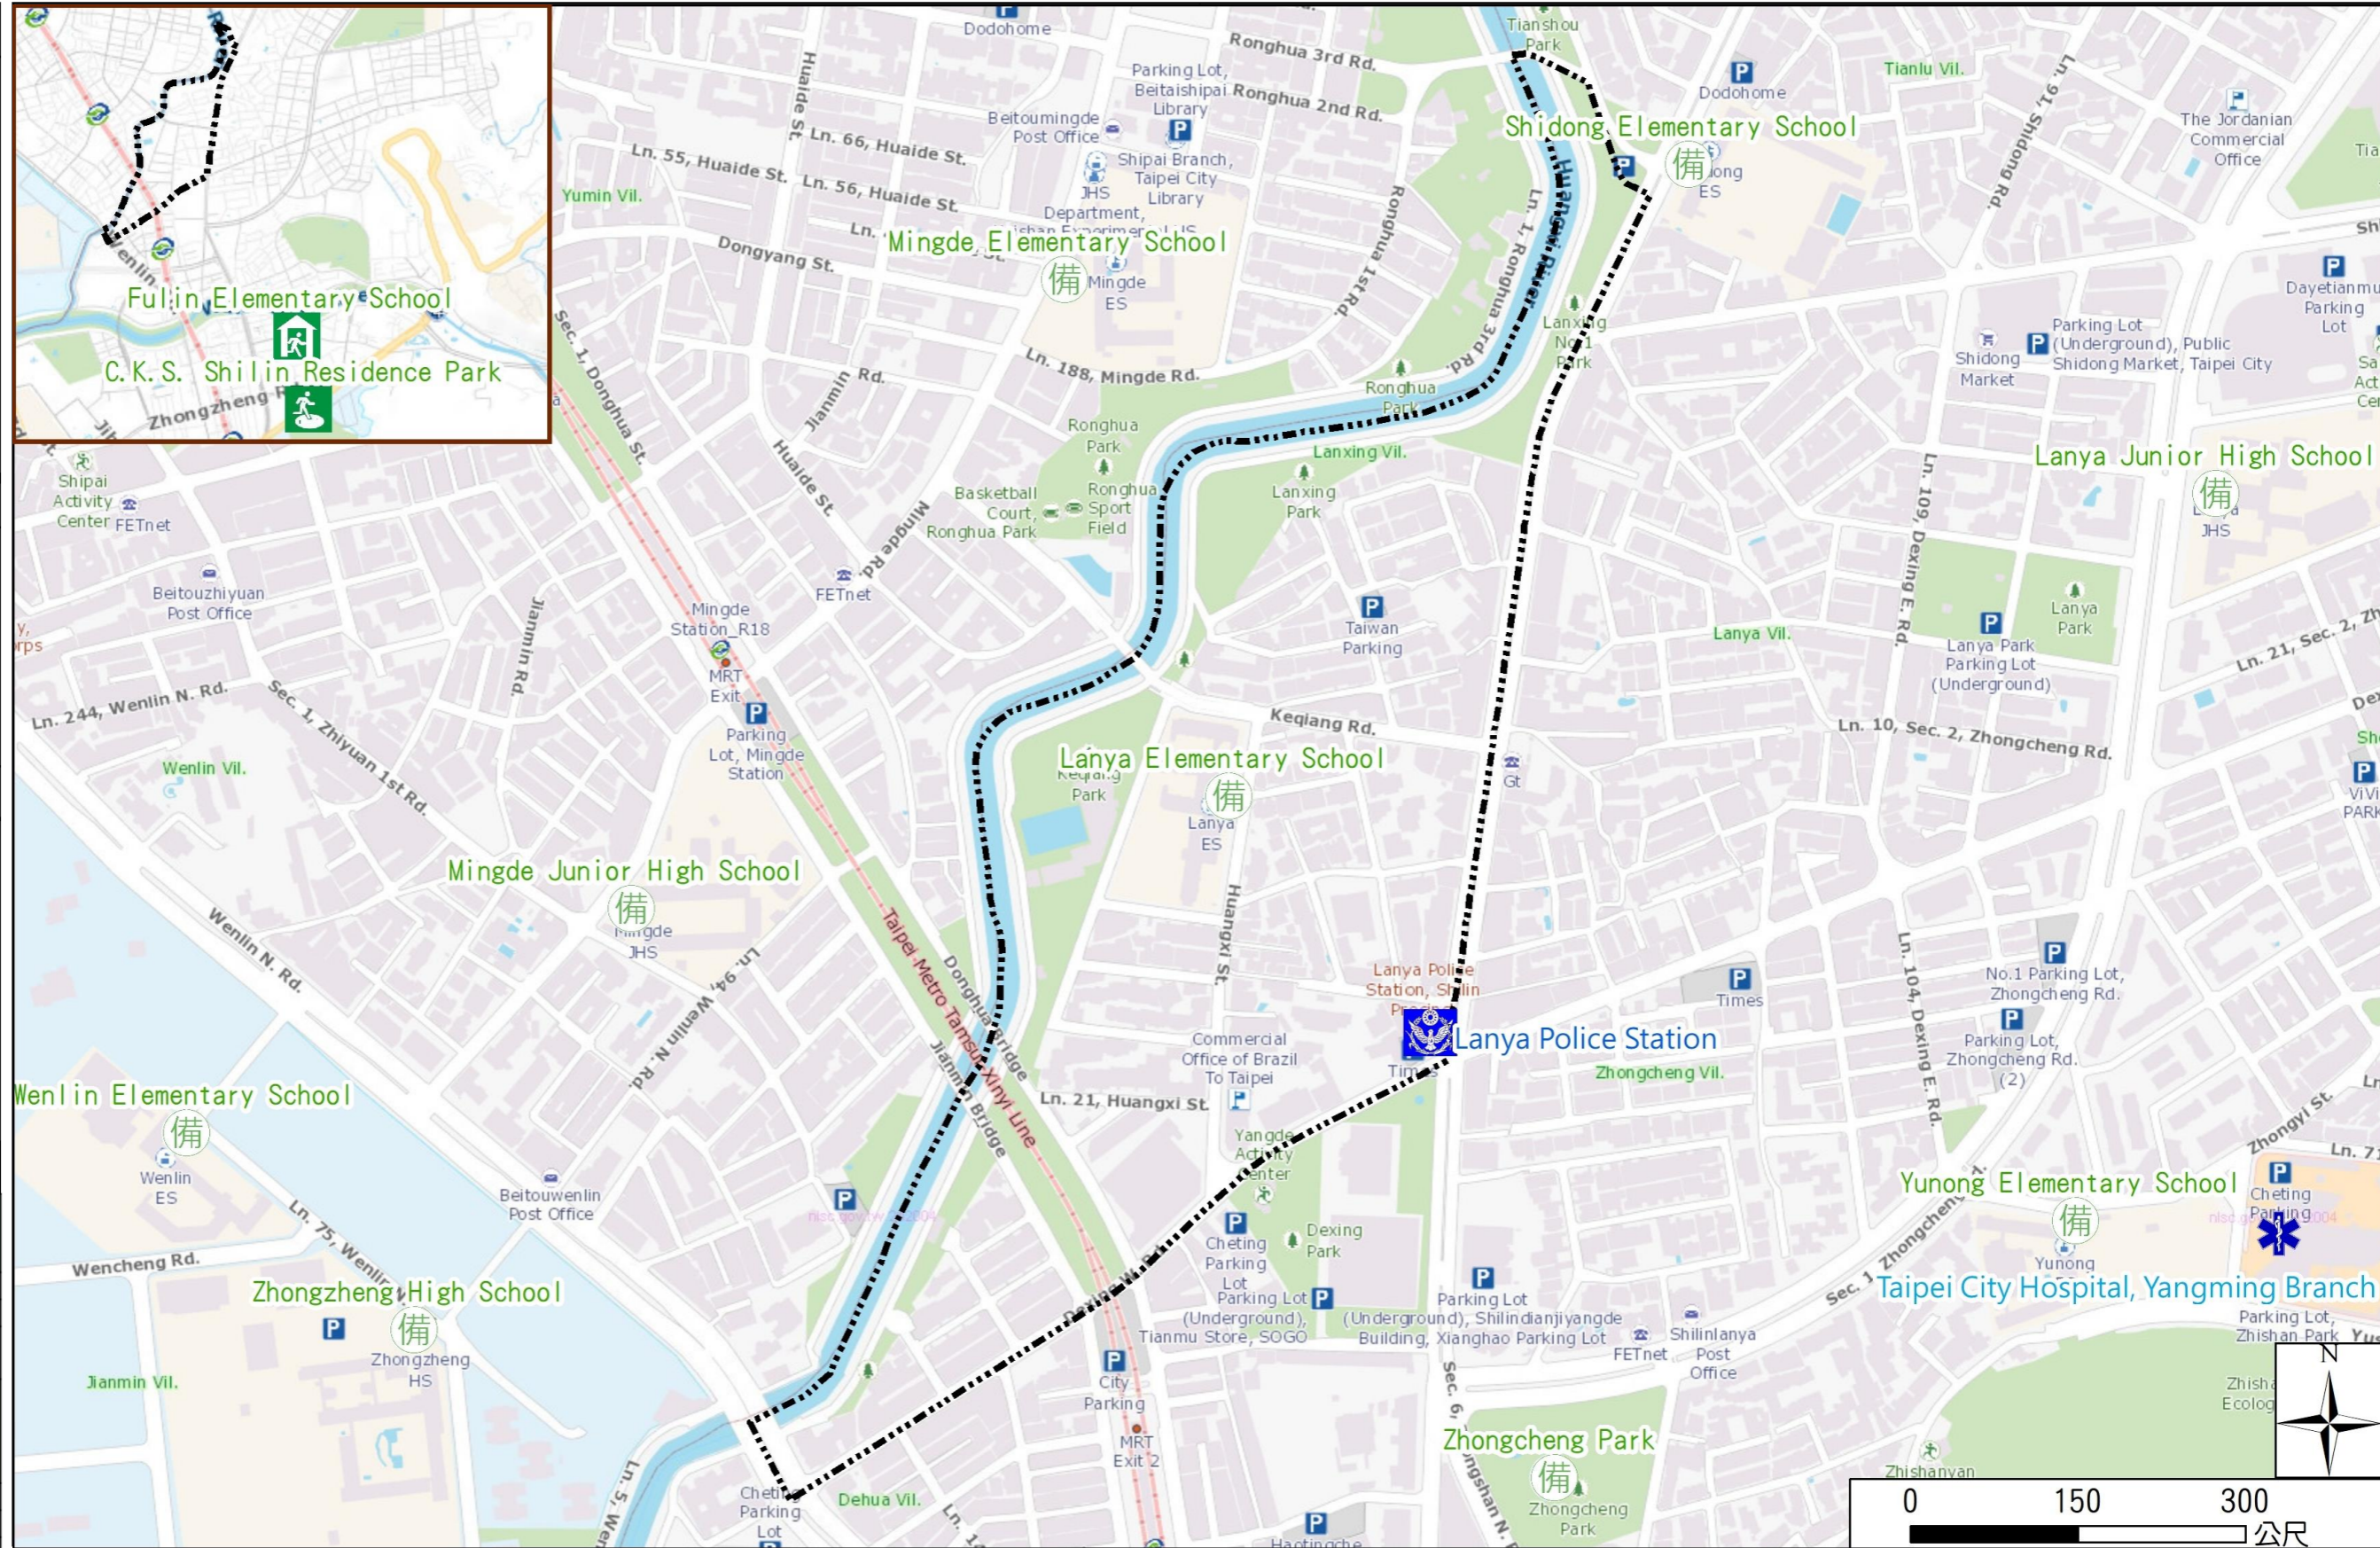

Lanxing Vil., Shilin Dist., Taipei City Evacuation Map

Emergency notification

Taipei Citizen Hotline : 1999
 Fire Department Tel. : 119
 Police Department Tel. : 110
 EOC of Shilin Dist.
 Non-emergency number :
 02-28826200
 Emergency number :
 02-66110119
 Officer
 Mobile : 0972-295834
 Note: Please call this District's
 EOC to ensure that the evacuation
 shelter is open

Disaster Prevention Information Website

Taipei City Disaster Prevention Information Website

Evacuation Principle

Flood: Vertical evacuation or preventive evacuation
 Earthquake :

More disaster prevention knowledge :
 Taipei City Disaster Prevention Guide

Evacuation Shelter

Name	C.K.S. Shilin Residence Park Applicable to earthquake situations
Address	No. 60, Fulin Rd.
Capacity	1930
Contact number	02-28812512
Name	Fulin Elementary School (School for Priority Shelter) Applicable to earthquake situations and flood situations
Address	No. 75, Fuzhi Rd.
Capacity	168
Contact number	02-28316293#204
Name	Lanya Elementary School
Address	No.57, Huangxi St.
Capacity	30
Contact number	02-28366052#232
Name	Shidong Elementary School
Address	No. 392, Sec. 6, Zhongshan N. Rd.
Capacity	275
Contact number	02-28710064#242