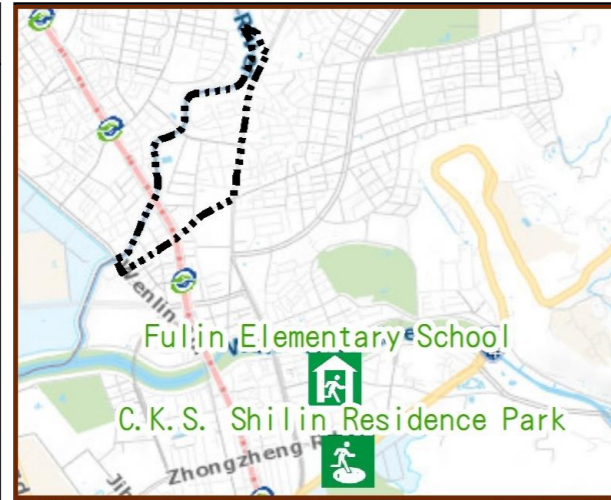

Disaster Prevention Information Website

Taipei City Disaster Prevention Information Website

Evacuation Principle

Flood: Vertical evacuation or preventive evacuation
 Earthquake :

More disaster prevention knowledge :
 Taipei City Disaster Prevention Guide

Evacuation Shelter

Name	C.K.S. Shilin Residence Park Applicable to earthquake situations
Address	No. 60, Fulin Rd.
Capacity	1930
Contact number	02-28812512
Name	Fulin Elementary School (School for Priority Shelter) Applicable to earthquake situations and flood situations
Address	No. 75, Fuzhi Rd.
Capacity	168
Contact number	02-28316293#204
Name	Lanya Elementary School
Address	No.57, Huangxi St.
Capacity	30
Contact number	02-28366052#232
Name	Shidong Elementary School
Address	No. 392, Sec. 6, Zhongshan N. Rd.
Capacity	275
Contact number	02-28710064#242