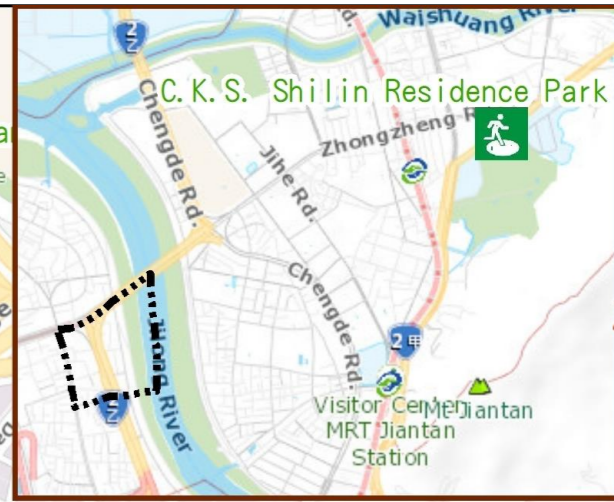

Evacuation Shelter

Name	C.K.S. Shilin Residence Park Applicable to flood situations
Address	No. 60, Fulin Rd.
Capacity	1930
Contact number	02-28812512
Name	Shezi Elementary School (School for Priority Shelter) Applicable to flood situations
Address	No. 308, Sec. 6, Yanping N. Rd.
Capacity	160
Contact number	02-28122505#831
Name	Hulu Elementary School
Address	No. 95, Sec. 3, Huanhe N. Rd.
Capacity	88
Contact number	02-28129586#831
Name	Shezi Park
Address	No. 3, Aly. 11, Ln. 20, Yongping St.
Capacity	874
Contact number	02-28832130#115