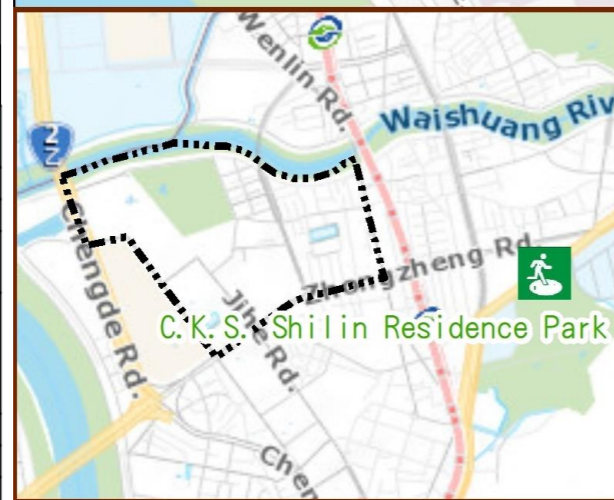

Fujia Vil. Shilin District Dist., Taipei City Evacuation Map

Emergency notification

Taipei Citizen Hotline : 1999
Fire Department Tel. : 119
Police Department Tel. : 110
EOC of Shilin Dist.
Non-emergency number : 02-28826200
Emergency number : 02-66110119
Officer
Mobile : 0972-295806
Note: Please call this District's EOC to ensure that the evacuation shelter is open

Disaster Prevention Information Website

Taipei City Disaster Prevention Information Website

Evacuation Principle

Flood: Vertical evacuation or preventive evacuation
Earthquake :

More disaster prevention knowledge :
Taipei City Disaster Prevention Guide

Evacuation Shelter

Name	C.K.S. Shilin Residence Park Applicable to earthquake situations
Address	No. 60, Fulin Rd.
Capacity	1930
Contact number	02-28812512
Name	Shilin Elementary School (School for Priority Shelter) Applicable to earthquake situations and debris flow situations
Address	No. 165, Dadong Rd.
Capacity	219
Contact number	02-28812231#231
Name	Shilin junior High School
Address	No.345, Zhongzheng Rd.
Capacity	39
Contact number	02-88613411#500
Name	Shilin High School of Commerce
Address	No.150, Shishang Rd.
Capacity	54
Contact number	02-28313114#401

圖例 Legend

里界 Village Boundary	避難收容處所 Evacuation Shelter	防救災單位 Disaster Rescue Resources	重要地標 Landmark
里界 Village Boundary	室內避難收容處所(優先安置學校) Indoor Evacuation Shelter (School for Priority Shelter)	警察單位 Police Department	直升機起降場 Helipad
	室外避難收容處所(防災公園) Outdoor Evacuation Shelter (Disaster Prevention Park)	消防單位 Fire Department	重要地標 Landmark
	避難收容處所(備用) Evacuation Shelter (Backup)	急救責任醫院 Designated Hospital (Emergency Medical Treatment)