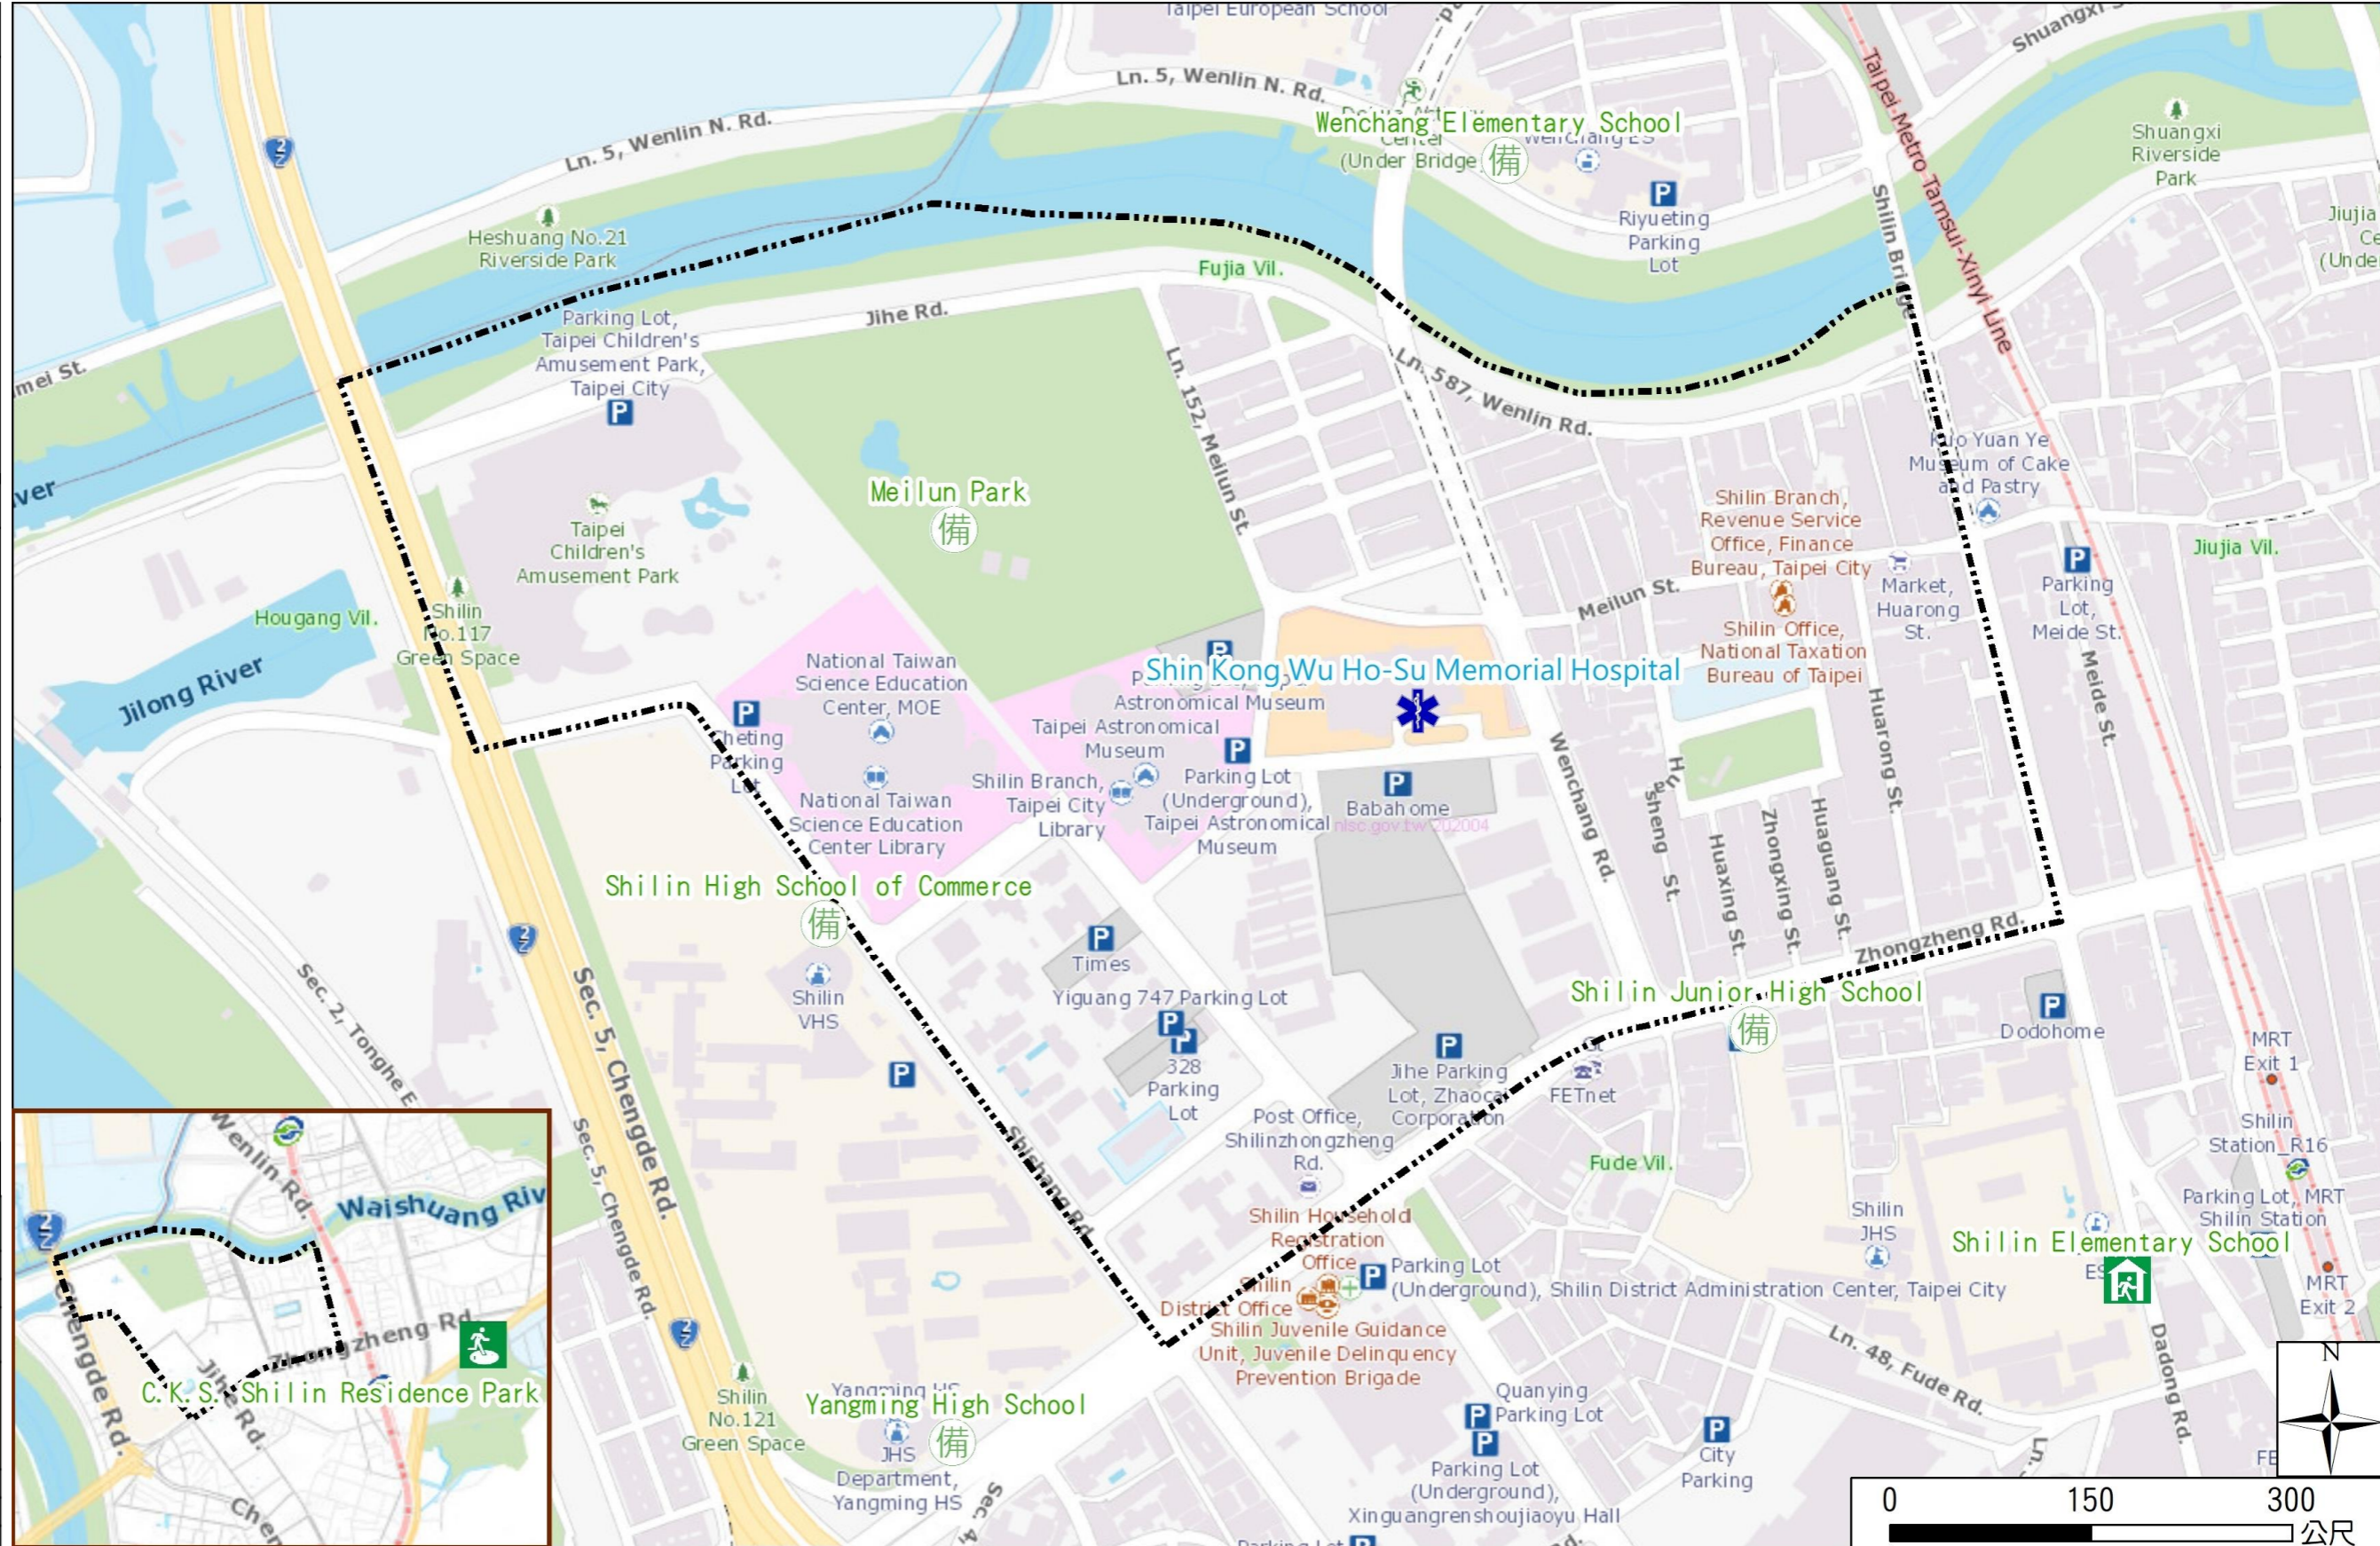

Fujia Vil. Shilin District Dist., Taipei City Evacuation Map

Emergency notification

Taipei Citizen Hotline : 1999
Fire Department Tel. : 119
Police Department Tel. : 110
EOC of Shilin Dist.
Non-emergency number : 02-28826200
Emergency number : 02-66110119
Officer
Mobile : 0972-295806
Note: Please call this District's EOC to ensure that the evacuation shelter is open

Disaster Prevention Information Website

Taipei City Disaster Prevention Information Website

Evacuation Principle

Flood: Vertical evacuation or preventive evacuation
Earthquake :

More disaster prevention knowledge :
Taipei City Disaster Prevention Guide

Evacuation Shelter

Name	C.K.S. Shilin Residence Park Applicable to earthquake situations
Address	No. 60, Fulin Rd.
Capacity	1930
Contact number	02-28812512
Name	Shilin Elementary School (School for Priority Shelter) Applicable to earthquake situations and debris flow situations
Address	No. 165, Dadong Rd.
Capacity	219
Contact number	02-28812231#231
Name	Shilin junior High School
Address	No.345, Zhongzheng Rd.
Capacity	39
Contact number	02-88613411#500
Name	Shilin High School of Commerce
Address	No.150, Shishang Rd.
Capacity	54
Contact number	02-28313114#401

圖例 Legend

里界 Village Boundary	避難收容處所 Evacuation Shelter	防救災單位 Disaster Rescue Resources	重要地標 Landmark
里界 Village Boundary	室內避難收容處所(優先安置學校) Indoor Evacuation Shelter (School for Priority Shelter)	警察單位 Police Department	直升機起降場 Helipad
	室外避難收容處所(防災公園) Outdoor Evacuation Shelter (Disaster Prevention Park)	消防單位 Fire Department	重要地標 Landmark
	避難收容處所(備用) Evacuation Shelter (Backup)	急救責任醫院 Designated Hospital (Emergency Medical Treatment)