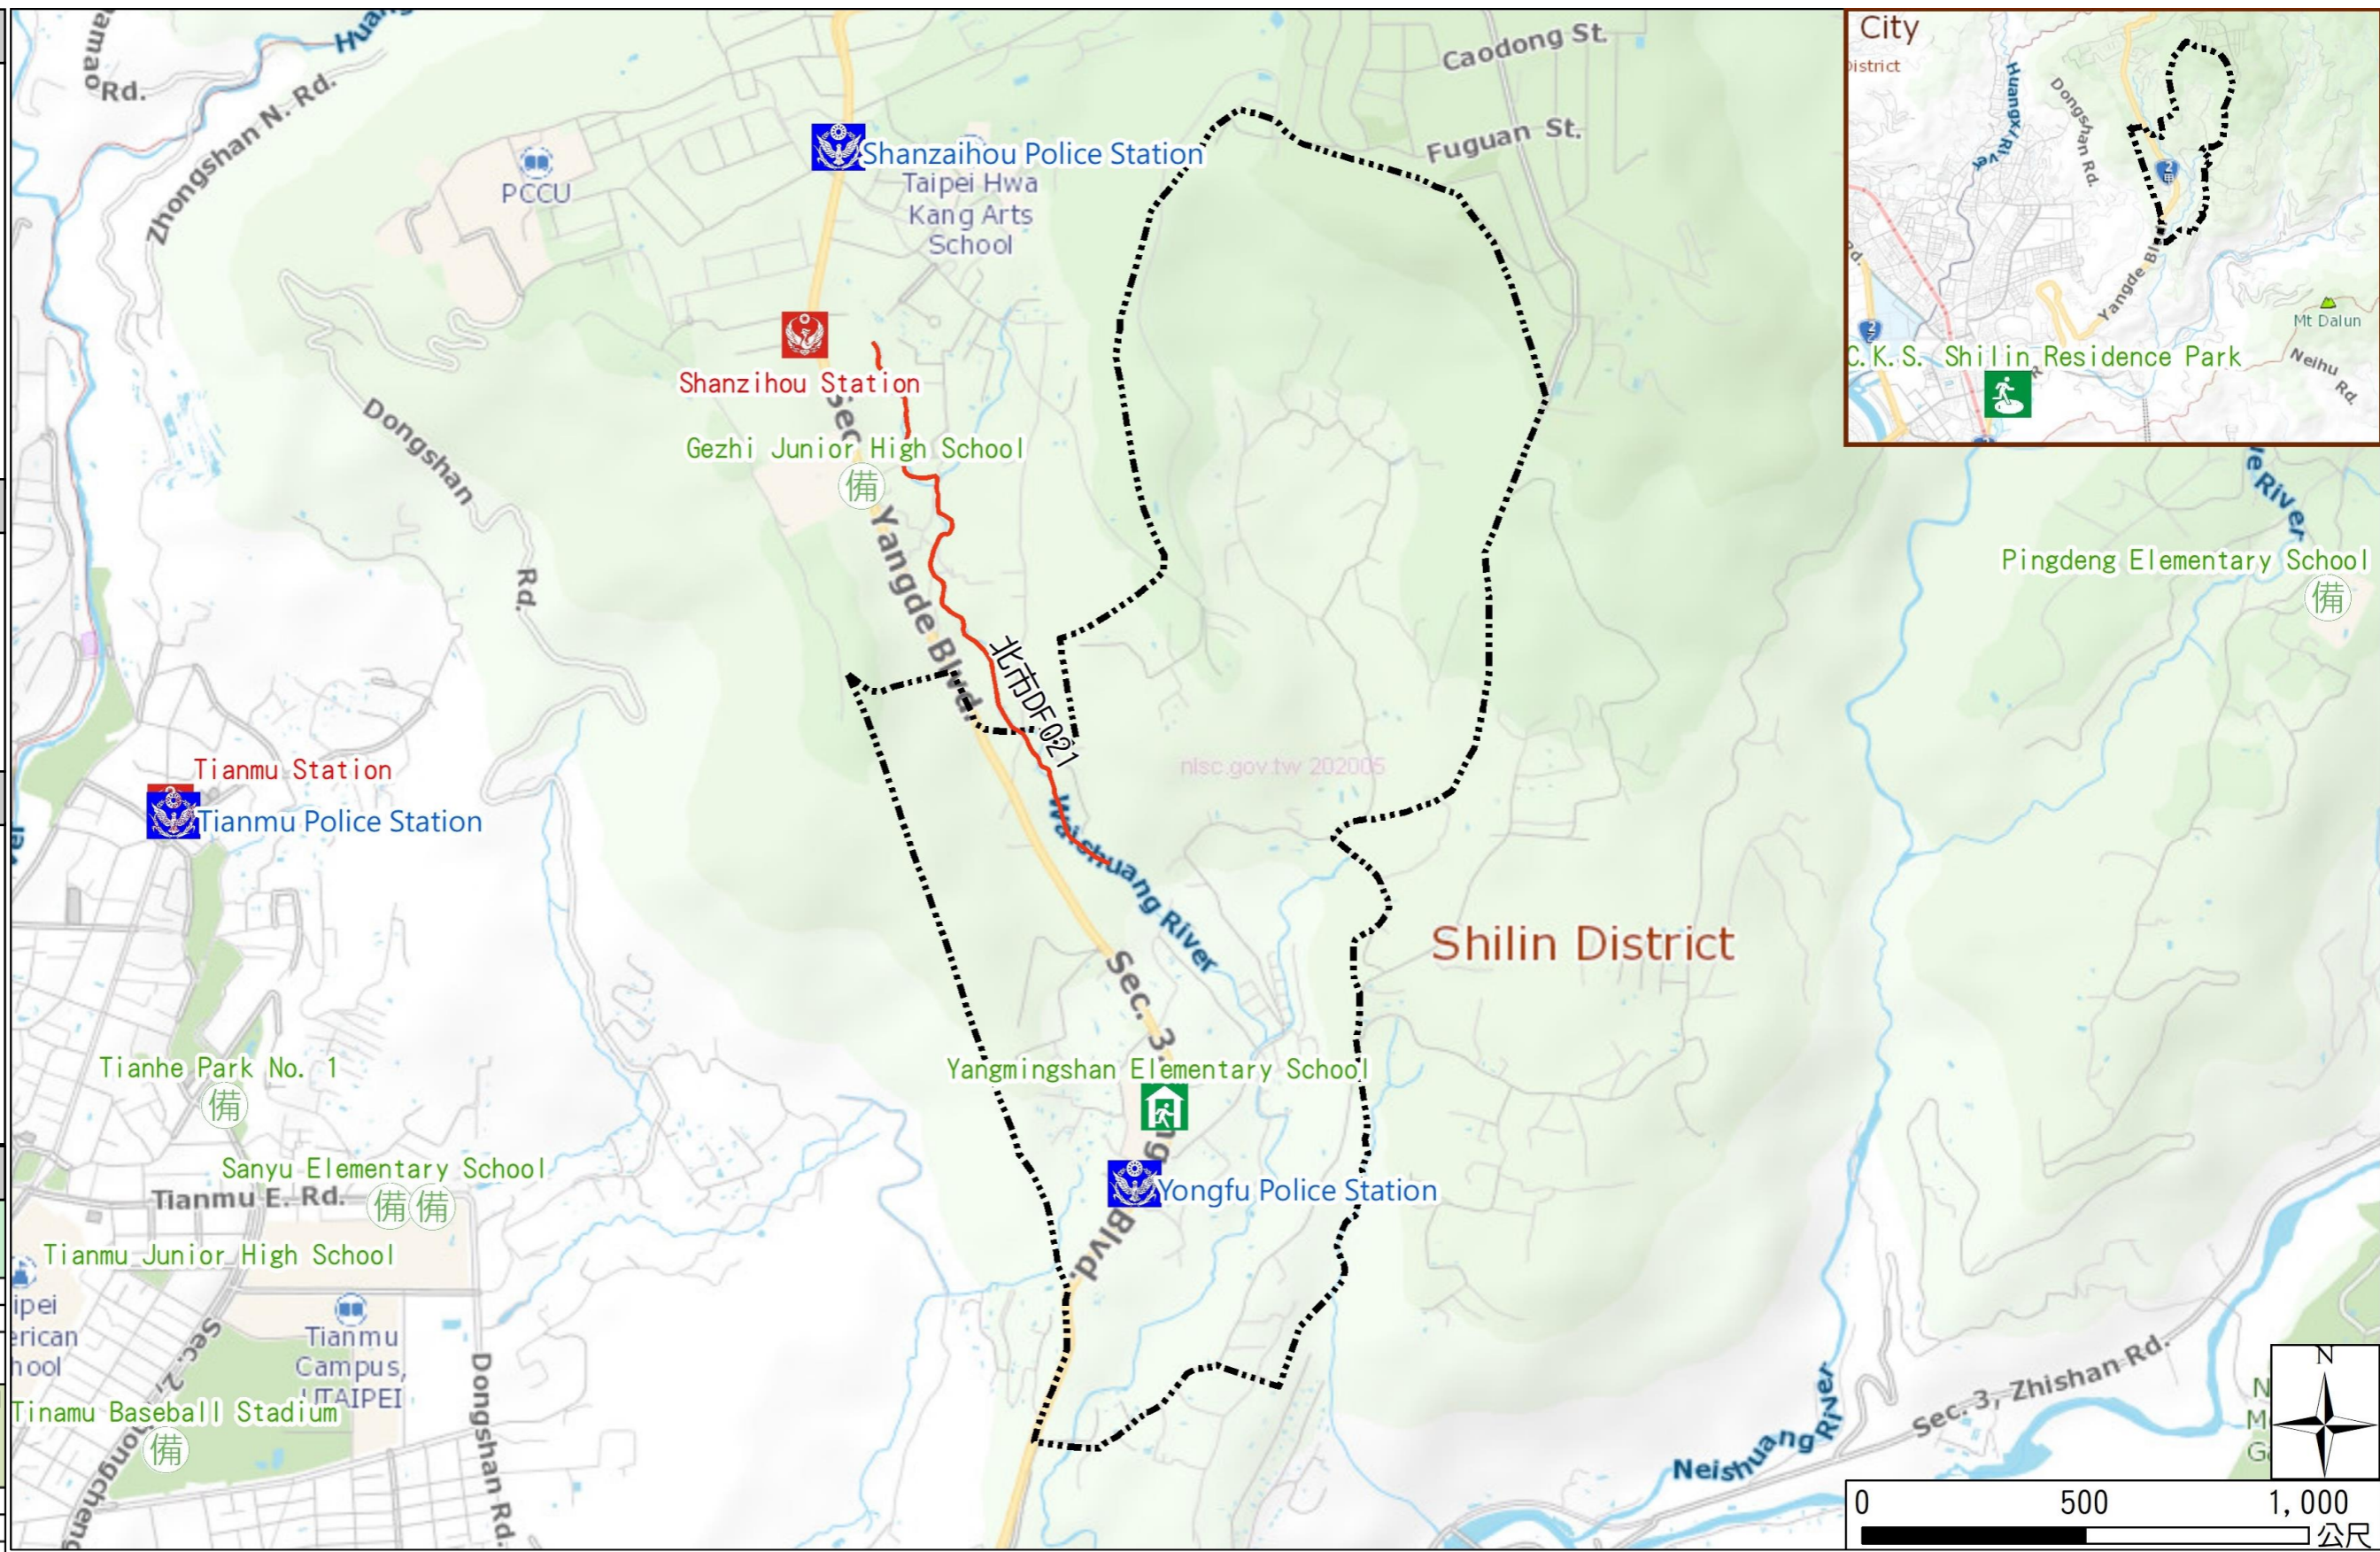

Xin'an Vil., Shilin Dist., Taipei City Evacuation Map

Emergency notification

Taipei Citizen Hotline : 1999
Fire Department Tel. : 119
Police Department Tel. : 110
EOC of Shilin Dist.
Non-emergency number : 02-28826200
Emergency number : 02-66110119
Officer
Mobile : 0972-295844
Note: Please call this District's EOC to ensure that the evacuation shelter is open

Disaster Prevention Information Website

Taipei City Disaster Prevention Information Website

Evacuation Principle

Flood: Vertical evacuation or preventive evacuation
Earthquake :

More disaster prevention knowledge :
Taipei City Disaster Prevention Guide

Evacuation Shelter

Name	C.K.S. Shilin Residence Park Applicable to earthquake situations
Address	No. 60, Fulin Rd.
Capacity	1930
Contact number	02-28812512
Name	Yangmingshan Elementary School (School for Priority Shelter) Applicable to debris flow situations
Address	No.61, Sec. 3, Yangde Blvd
Capacity	50
Contact number	02-28616366#131
Name	Gezhi Junior High School
Address	No. 75, Sec. 4, Yangde Blvd
Capacity	73
Contact number	02-28610079#107
Name	Tianmu Junior High School
Address	No. 120, Tianmu E. Rd
Capacity	99
Contact number	02-28754864#243

Legend 圖例	里界 Village Boundary	避難收容處所 Evacuation Shelter	防救災單位 Disaster Rescue Resources	重要地標 Landmark
	里界 Village Boundary	 室內避難收容處所(優先安置學校) Indoor Evacuation Shelter (School for Priority Shelter)	 警察單位 Police Department	 重要地標 Landmark
	山坡地老舊聚落 Hillside Communities	 室外避難收容處所(防災公園) Outdoor Evacuation Shelter (Disaster Prevention Park)	 消防單位 Fire Department	
	土石流潛勢溪流 Potential Debris Flow Hazard Torrent	 避難收容處所(備用) Evacuation Shelter (Backup)	 急救責任醫院 Designated Hospital (Emergency Medical Treatment)	
			 直升機起降場 Helipad