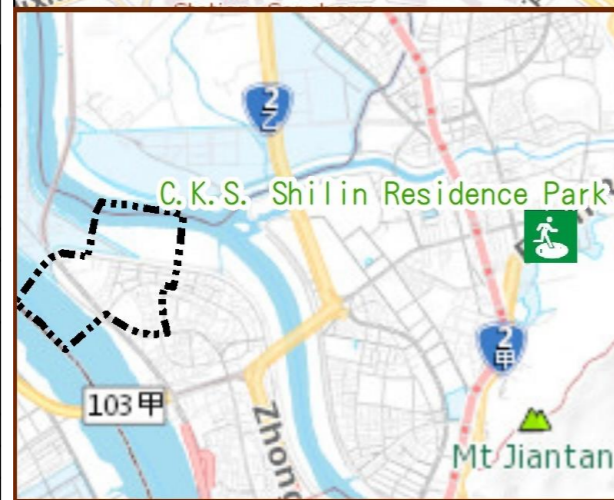

Yonglun Vil., Shilin Dist., Taipei City Evacuation Map

Emergency notification

Taipei Citizen Hotline : 1999
 Fire Department Tel. : 119
 Police Department Tel. : 110
 EOC of Shilin Dist.
 Non-emergency number : 02-28826200
 Emergency number : 02-66110119
 Officer
 Mobile : 0972-295821
 Note: Please call this District's EOC to ensure that the evacuation shelter is open

Disaster Prevention Information Website

Taipei City Disaster Prevention Information Website

Evacuation Principle

Flood: Vertical evacuation or preventive evacuation
 Earthquake :

More disaster prevention knowledge :
 Taipei City Disaster Prevention Guide

Evacuation Shelter

Name	C.K.S. Shilin Residence Park Applicable to earthquake situations
Address	No. 60, Fulin Rd.
Capacity	1930
Contact number	02-28812512
Name	Shezi Elementary School (School for Priority Shelter) Applicable to flood situations
Address	No. 308, Sec. 6, Yanping N. Rd.
Capacity	160
Contact number	02-28122505#831
Name	Shezi Park
Address	No. 3, Aly. 11, Ln. 20, Yongping St.
Capacity	874
Contact number	02-28832130#115
Name	Hulu Elementary School
Address	No. 95, Sec. 3, Huanhe N. Rd.
Capacity	88
Contact number	02-28129586#831