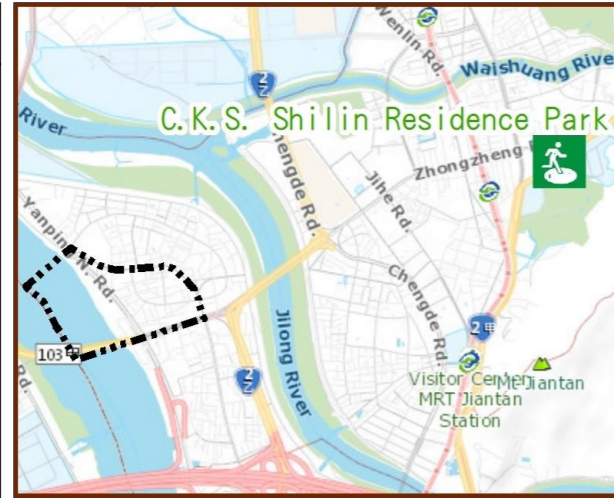

Disaster Prevention Information Website

Taipei City Disaster Prevention Information Website

Evacuation Principle

Flood: Vertical evacuation or preventive evacuation
 Earthquake :

More disaster prevention knowledge :
 Taipei City Disaster Prevention Guide

Evacuation Shelter

Name	C.K.S. Shilin Residence Park Applicable to earthquake situations
Address	No. 60, Fulin Rd.
Capacity	1930
Contact number	02-28812512
Name	Shezi Elementary School (School for Priority Shelter) Applicable to flood situations
Address	No. 308, Sec. 6, Yanping N. Rd.
Capacity	160
Contact number	02-28122505#831
Name	Hulu Elementary School
Address	No. 95, Sec. 3, Huanhe N. Rd.
Capacity	88
Contact number	02-28129586#831
Name	Shezi Park
Address	No. 3, Aly. 11, Ln. 20, Yongping St.
Capacity	874
Contact number	02-28832130#115