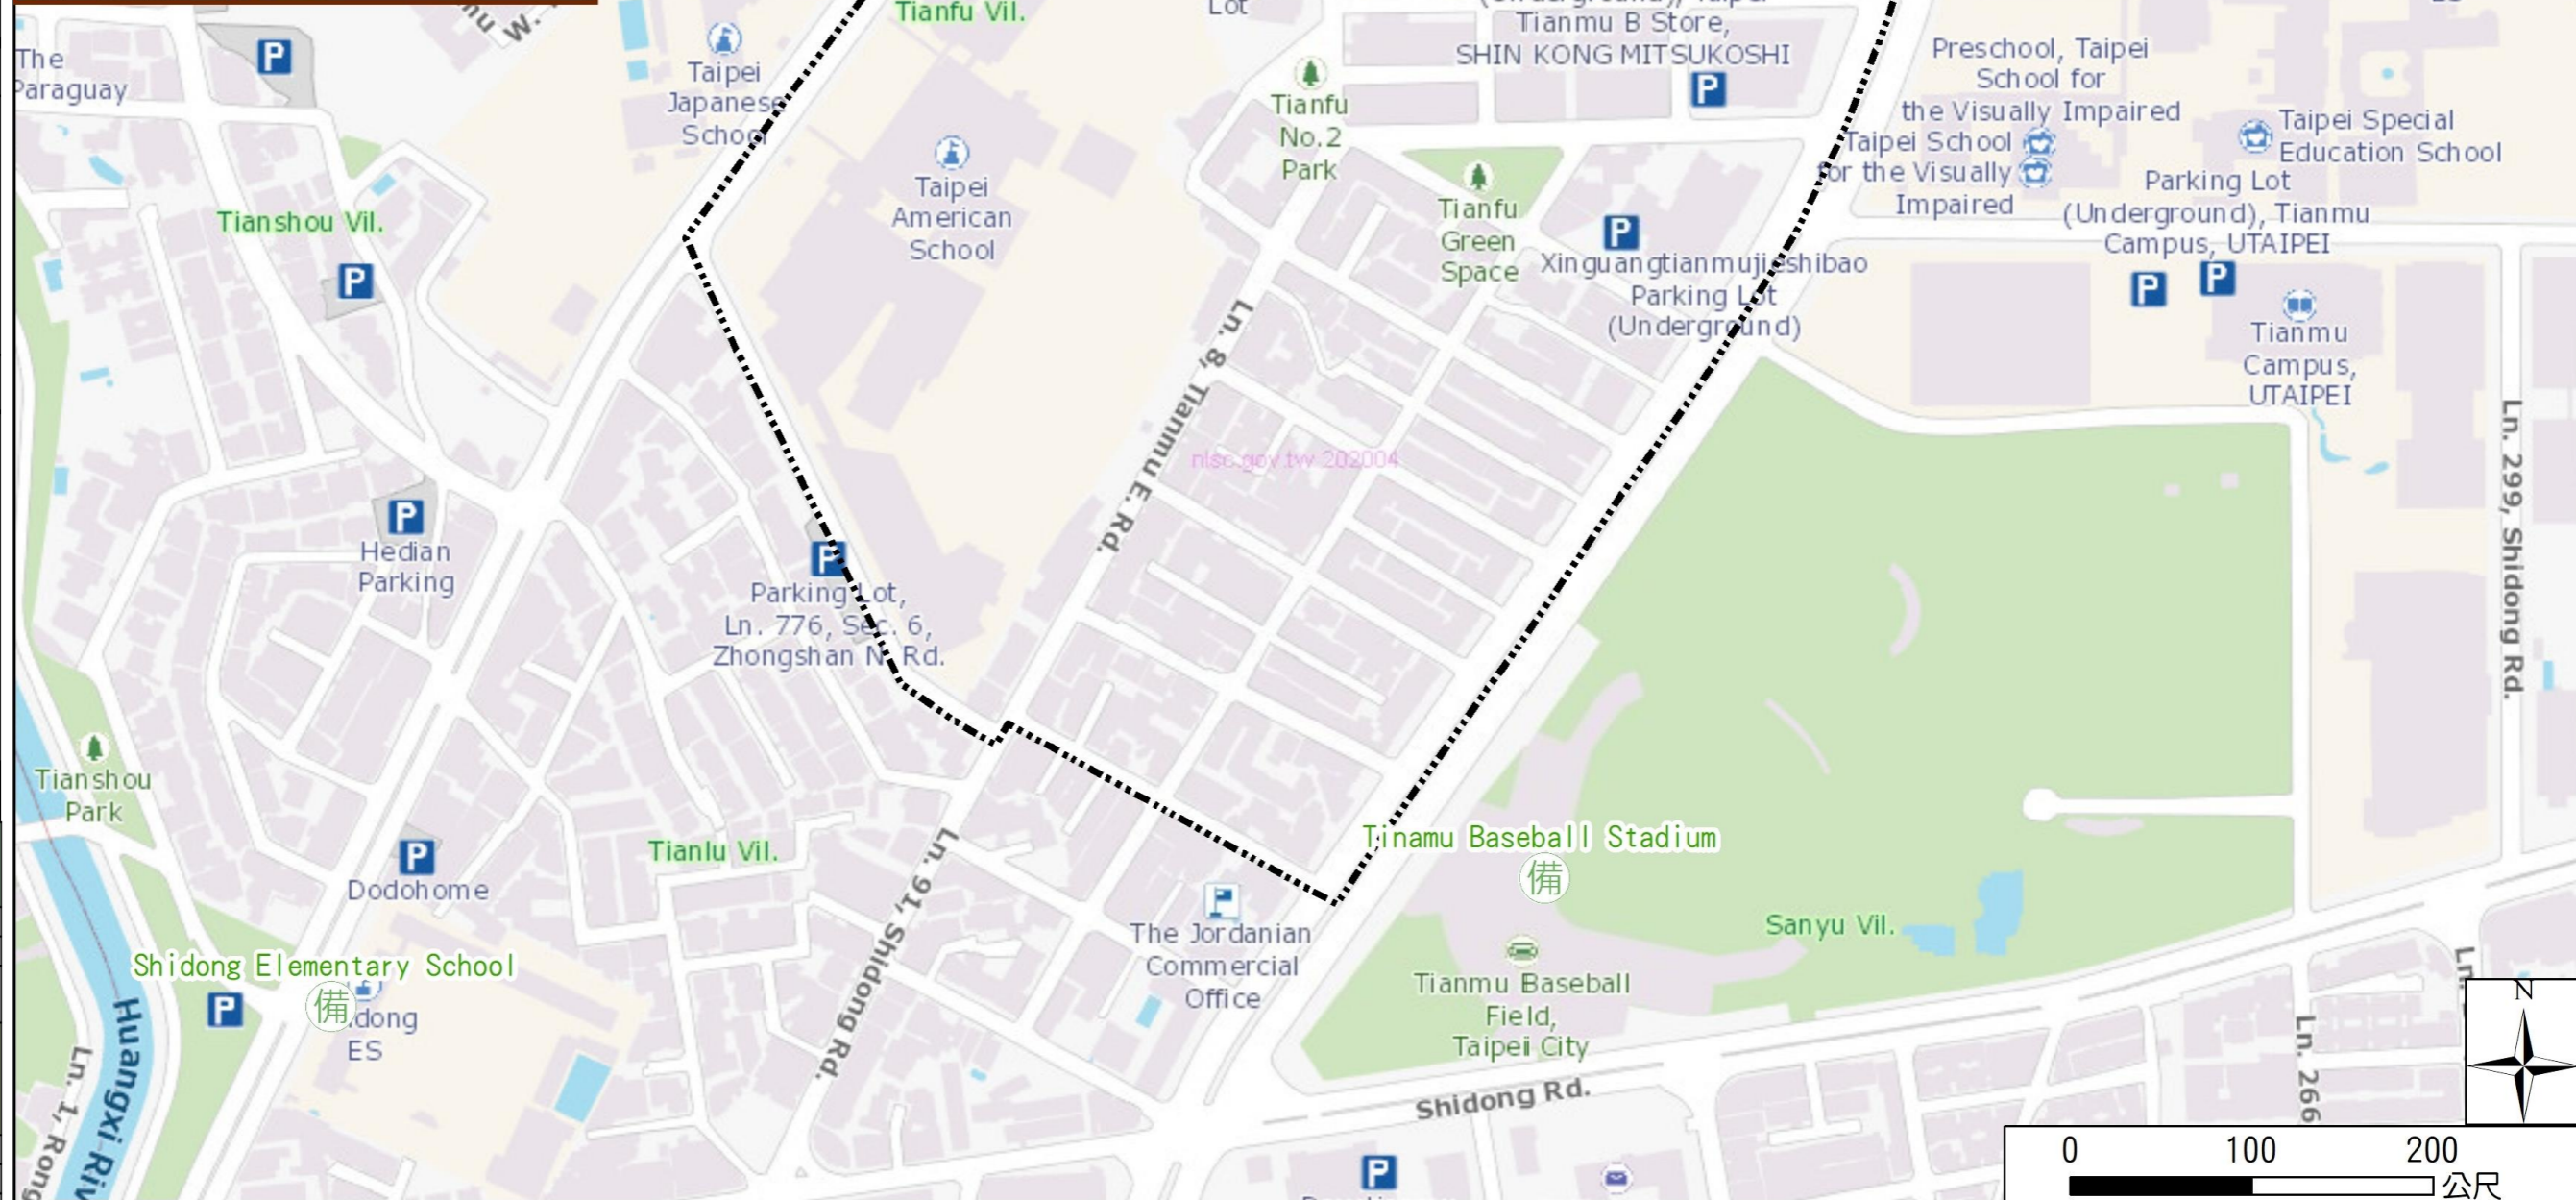

Tianfu Vil., Shilin Dist., Taipei City Evacuation Map

Emergency notification

Taipei Citizen Hotline : 1999
Fire Department Tel. : 119
Police Department Tel. : 110
EOC of Shilin Dist.
Non-emergency number : 02-28826200
Emergency number : 02-66110119
Officer
Mobile : 0972-295835
Note: Please call this District's EOC to ensure that the evacuation shelter is open

Disaster Prevention Information Website

Taipei City Disaster Prevention Information Website

Evacuation Principle

Flood: Vertical evacuation or preventive evacuation
Earthquake :

More disaster prevention knowledge :
Taipei City Disaster Prevention Guide

Evacuation Shelter

Name	C.K.S. Shilin Residence Park Applicable to earthquake situations
Address	No. 60, Fulin Rd.
Capacity	1930
Contact number	02-28812512
Name	Fulin Elementary School (School for Priority Shelter) Applicable to earthquake situations and flood situations
Address	No. 75, Fuzhi Rd.
Capacity	168
Contact number	02-28316293#204
Name	Shidong Elementary School
Address	No. 392, Sec. 6, Zhongshan N. Rd.
Capacity	275
Contact number	02-28710064#242
Name	SanYu Elementary School
Address	No.116, Tianmu E. Rd.
Capacity	159
Contact number	02-28751369#717

Legend 圖例	里界 Village Boundary	避難收容處所 Evacuation Shelter	防救災單位 Disaster Rescue Resources	重要地標 Landmark
	里界 Village Boundary	室內避難收容處所(優先安置學校) Indoor Evacuation Shelter (School for Priority Shelter)	警察單位 Police Department	直升機起降場 Helipad
		室外避難收容處所(防災公園) Outdoor Evacuation Shelter (Disaster Prevention Park)	消防單位 Fire Department	重要地標 Landmark
		避難收容處所(備用) Evacuation Shelter (Backup)	急救責任醫院 Designated Hospital (Emergency Medical Treatment)