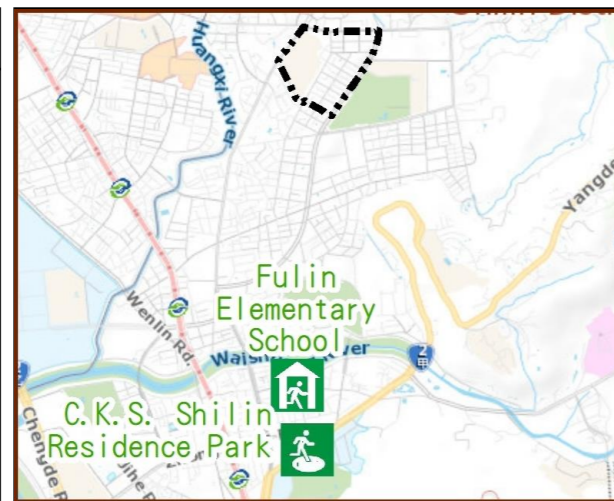

Tianfu Vil., Shilin Dist., Taipei City Evacuation Map

Emergency notification

Taipei Citizen Hotline : 1999
Fire Department Tel. : 119
Police Department Tel. : 110
EOC of Shilin Dist.
Non-emergency number : 02-28826200
Emergency number : 02-66110119
Officer
Mobile : 0972-295835
Note: Please call this District's EOC to ensure that the evacuation shelter is open

Disaster Prevention Information Website

Taipei City Disaster Prevention Information Website

Evacuation Principle

Flood: Vertical evacuation or preventive evacuation
Earthquake :

More disaster prevention knowledge :
Taipei City Disaster Prevention Guide

Evacuation Shelter

Name	C.K.S. Shilin Residence Park Applicable to earthquake situations
Address	No. 60, Fulin Rd.
Capacity	1930
Contact number	02-28812512
Name	Fulin Elementary School (School for Priority Shelter) Applicable to earthquake situations and flood situations
Address	No. 75, Fuzhi Rd.
Capacity	168
Contact number	02-28316293#204
Name	Shidong Elementary School
Address	No. 392, Sec. 6, Zhongshan N. Rd.
Capacity	275
Contact number	02-28710064#242
Name	SanYu Elementary School
Address	No.116, Tianmu E. Rd.
Capacity	159
Contact number	02-28751369#717

Legend 圖例	里界 Village Boundary	避難收容處所 Evacuation Shelter	防救災單位 Disaster Rescue Resources	重要地標 Landmark
	里界 Village Boundary	室內避難收容處所(優先安置學校) Indoor Evacuation Shelter (School for Priority Shelter)	警察單位 Police Department	直升機起降場 Helipad
		室外避難收容處所(防災公園) Outdoor Evacuation Shelter (Disaster Prevention Park)	消防單位 Fire Department	重要地標 Landmark
		避難收容處所(備用) Evacuation Shelter (Backup)	急救責任醫院 Designated Hospital (Emergency Medical Treatment)