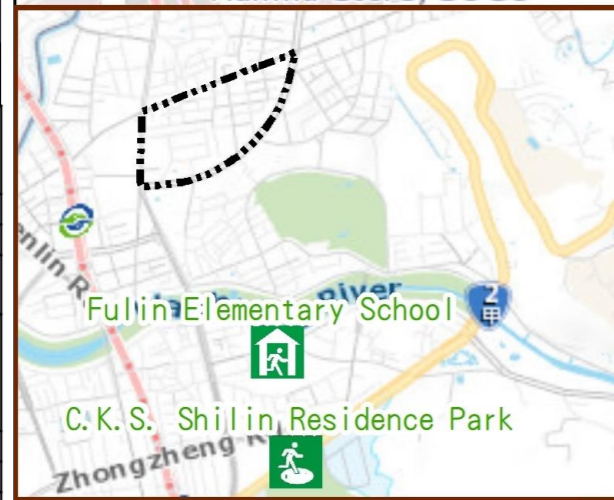

Evacuation Shelter

Name	C.K.S. Shilin Residence Park Applicable to earthquake situations
Address	No. 60, Fulin Rd.
Capacity	1930
Contact number	02-28812512
Name	Fulin Elementary School (School for Priority Shelter) Applicable to earthquake situations and flood situations
Address	No. 75, Fuzhi Rd.
Capacity	168
Contact number	02-28316293#204
Name	Yunong Elementary School
Address	No. 1, Zhongyi St.
Capacity	124
Contact number	02-28329700#231
Name	Lanya Elementary School
Address	No.57, Huangxi St.
Capacity	30
Contact number	02-28366052#232