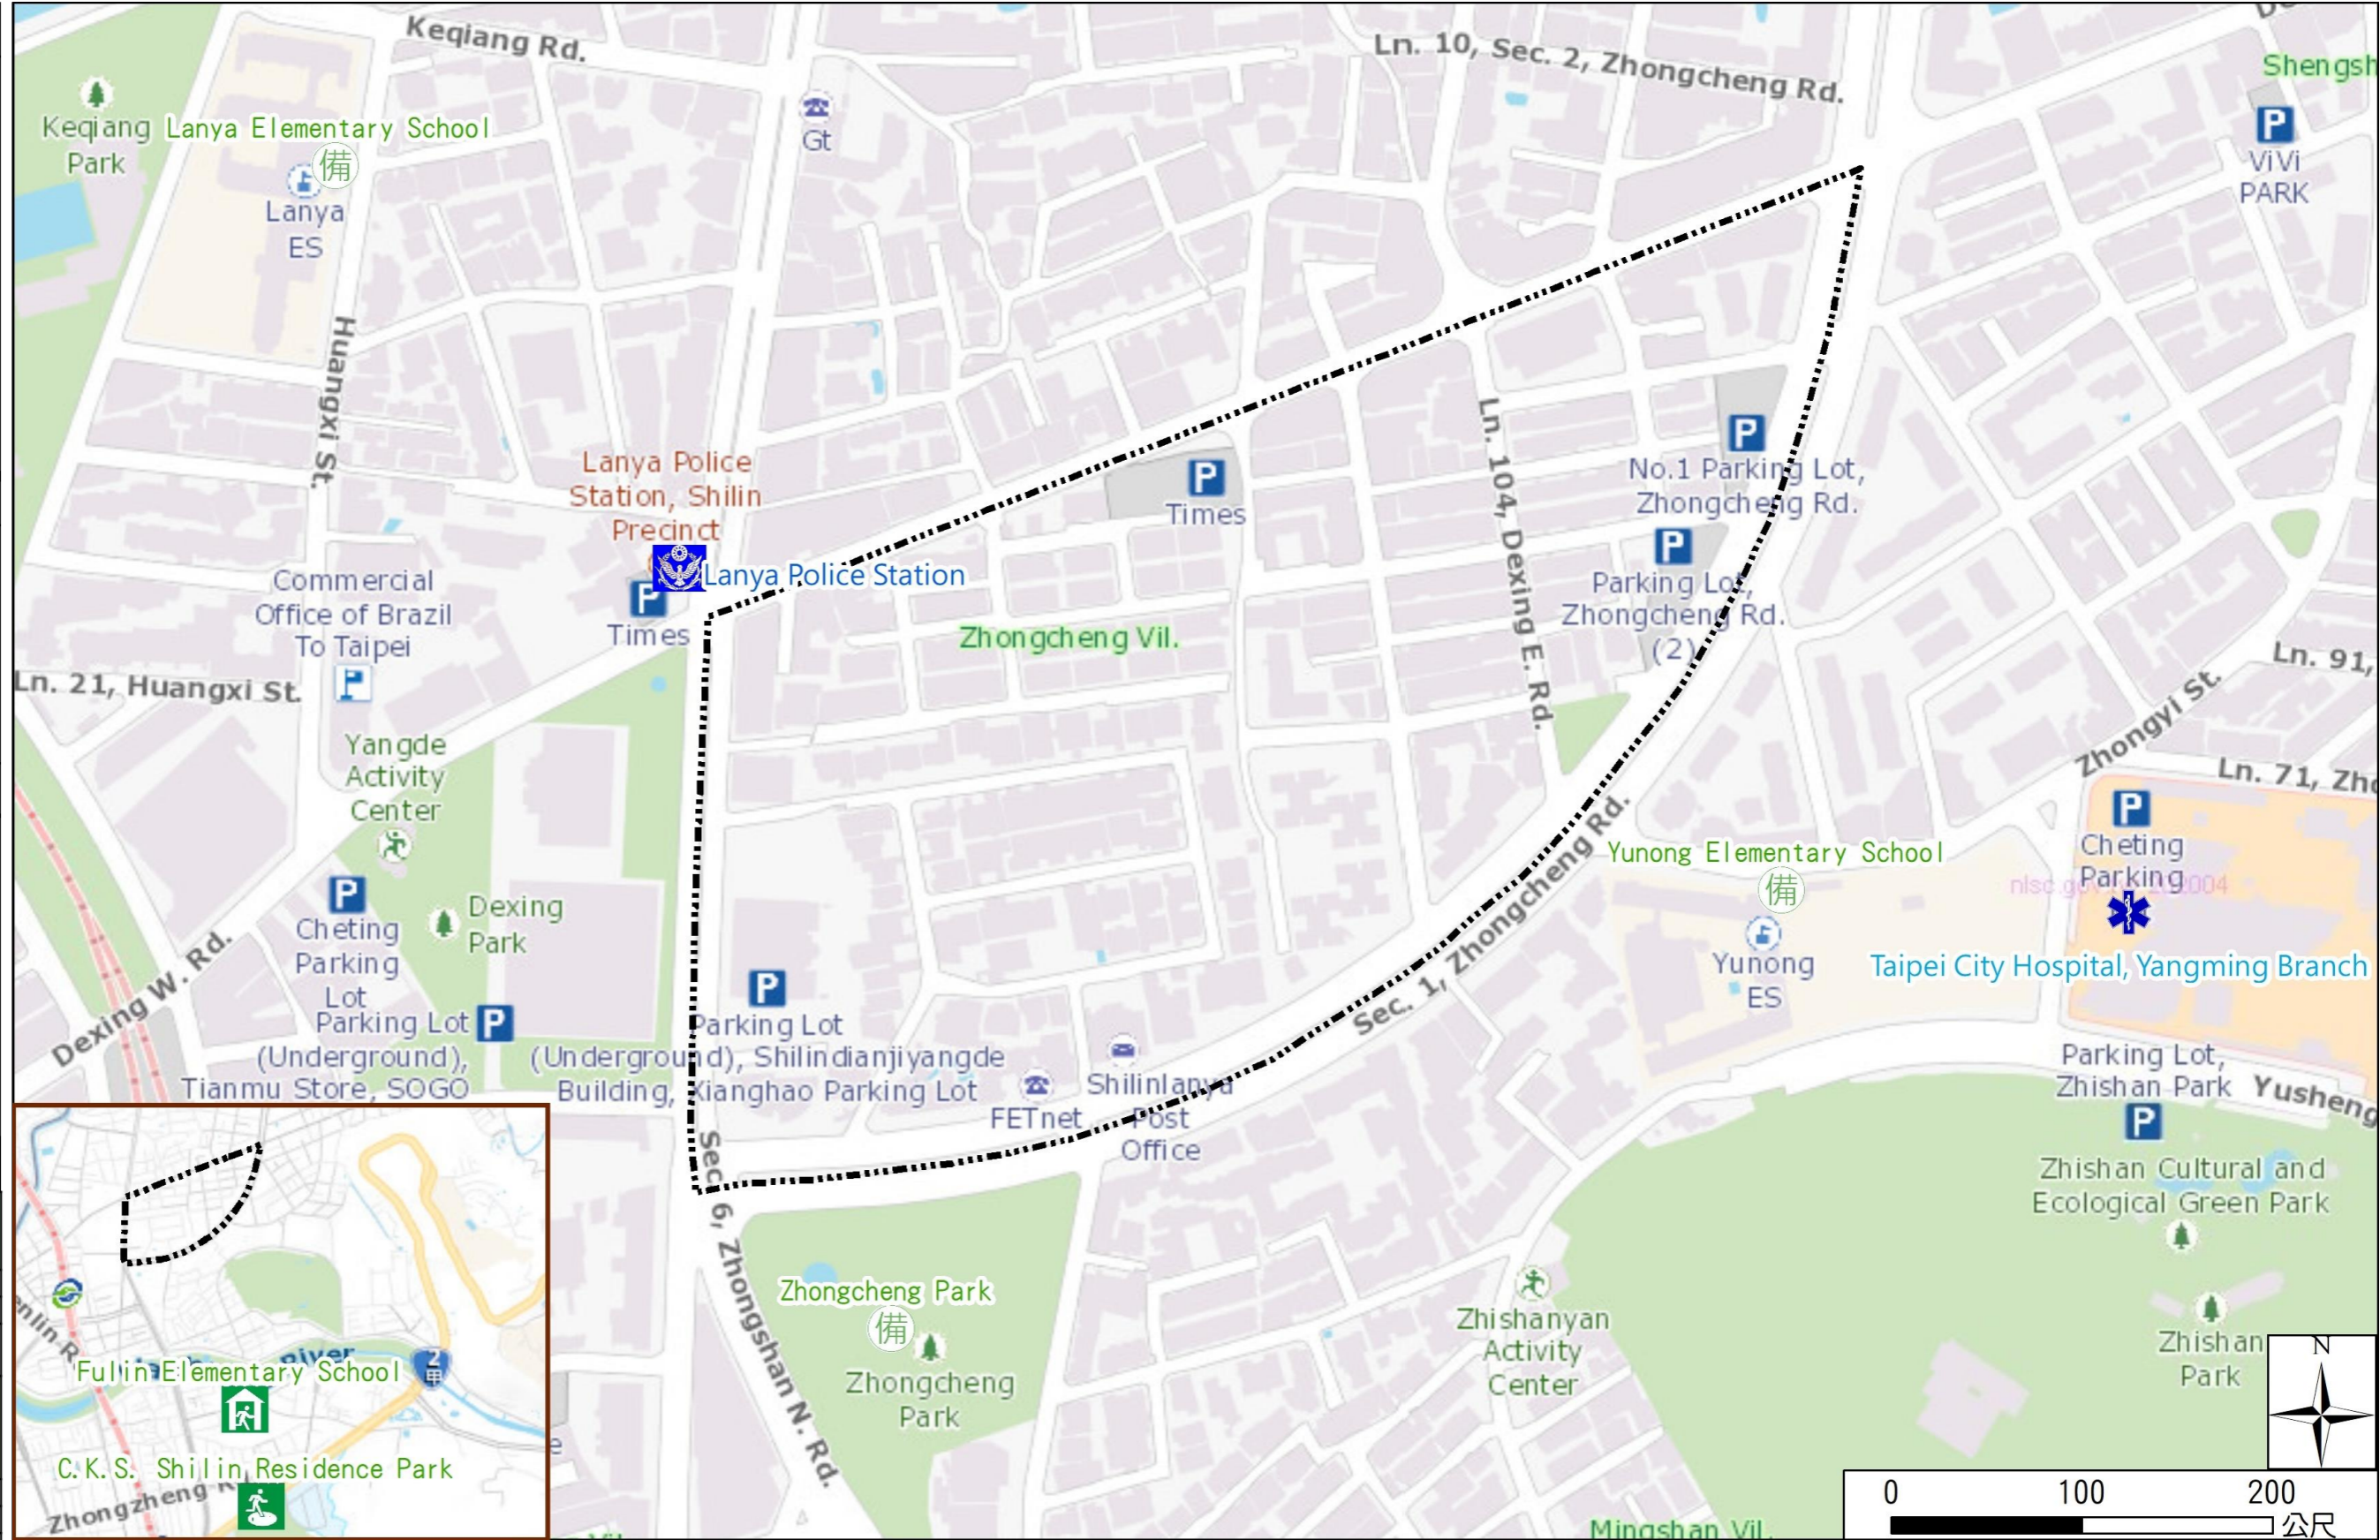

Disaster Prevention Information Website

Taipei City Disaster Prevention Information Website

Evacuation Principle

Flood: Vertical evacuation or preventive evacuation
 Earthquake :

More disaster prevention knowledge :
 Taipei City Disaster Prevention Guide

Evacuation Shelter

Name	C.K.S. Shilin Residence Park Applicable to earthquake situations
Address	No. 60, Fulin Rd.
Capacity	1930
Contact number	02-28812512
Name	Fulin Elementary School (School for Priority Shelter) Applicable to earthquake situations and flood situations
Address	No. 75, Fuzhi Rd.
Capacity	168
Contact number	02-28316293#204
Name	Yunong Elementary School
Address	No. 1, Zhongyi St.
Capacity	124
Contact number	02-28329700#231
Name	Lanya Elementary School
Address	No.57, Huangxi St.
Capacity	30
Contact number	02-28366052#232