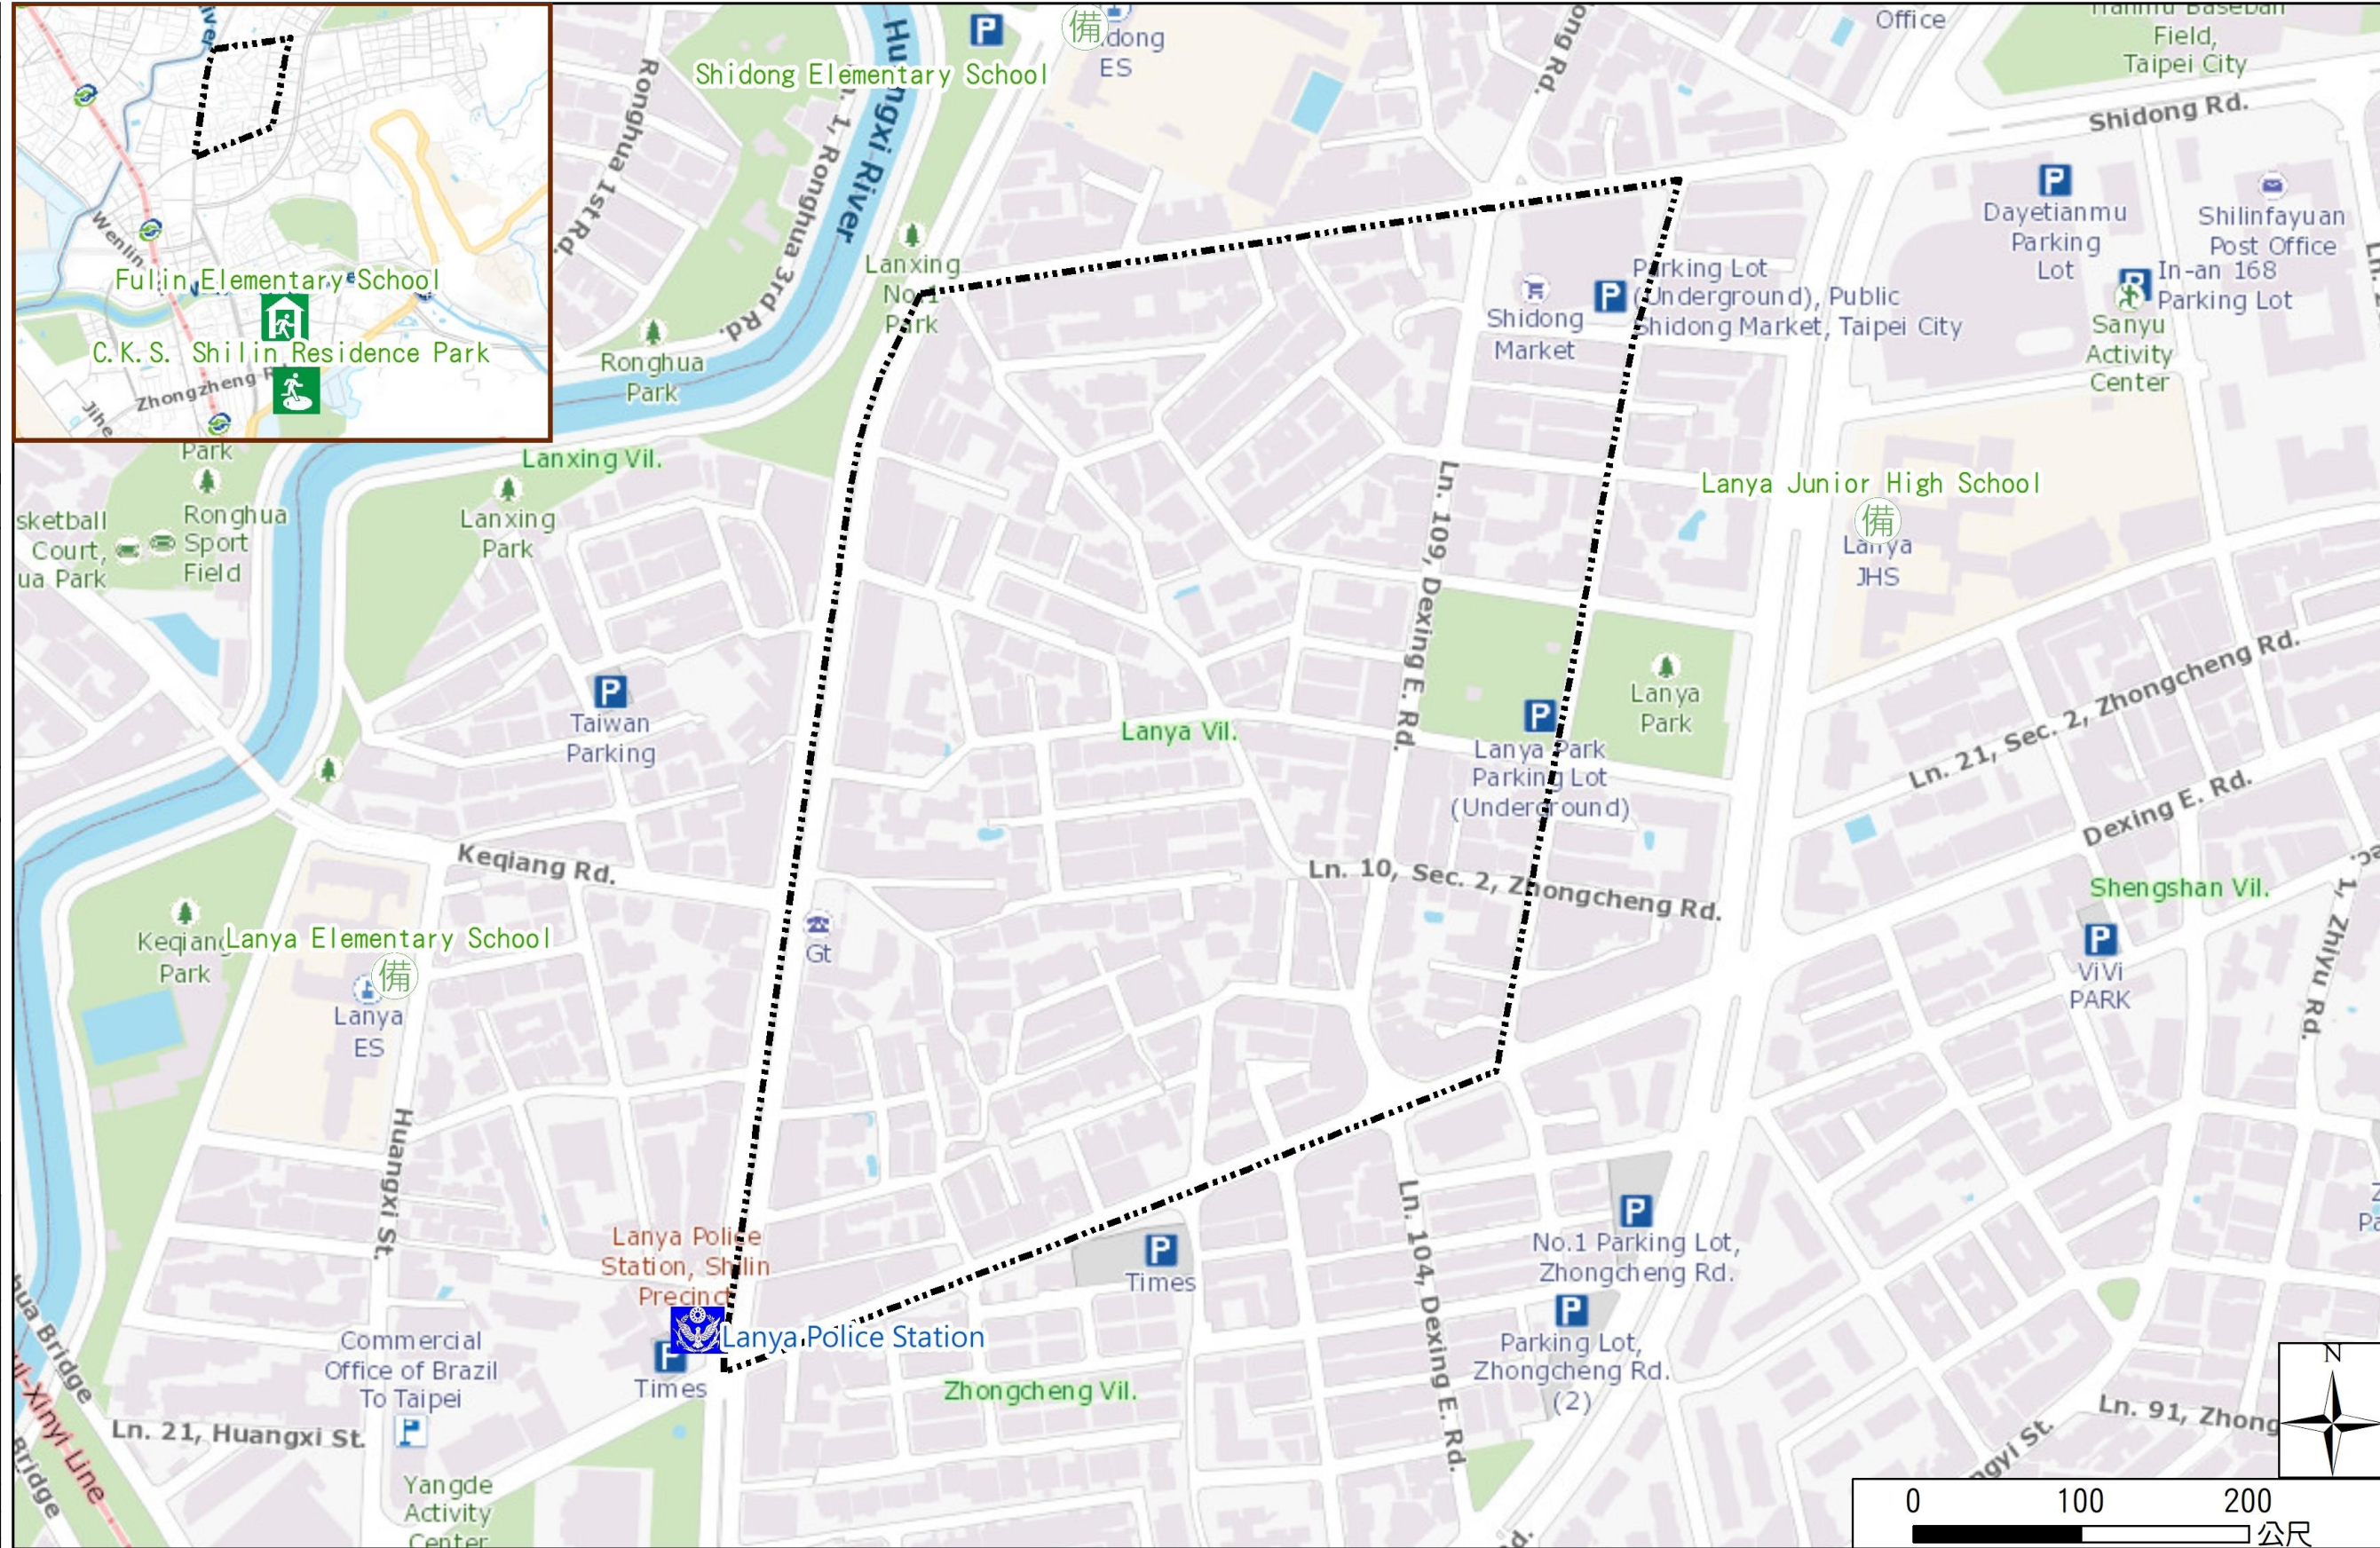

Lanya Vil., Shilin Dist., Taipei City Evacuation Map

Emergency notification

Taipei Citizen Hotline : 1999
Fire Department Tel. : 119
Police Department Tel. : 110
EOC of Shilin Dist.
Non-emergency number : 02-28826200
Emergency number : 02-66110119
Officer
Mobile : 0972-295833
Note: Please call this District's EOC to ensure that the evacuation shelter is open

Disaster Prevention Information Website

Taipei City Disaster Prevention Information Website

Evacuation Principle

Flood: Vertical evacuation or preventive evacuation
Earthquake :

More disaster prevention knowledge :
Taipei City Disaster Prevention Guide

Evacuation Shelter

Name	C.K.S. Shilin Residence Park Applicable to earthquake situations
Address	No. 60, Fulin Rd.
Capacity	1930
Contact number	02-28812512
Name	Fulin Elementary School (School for Priority Shelter) Applicable to earthquake situations and flood situations
Address	No. 75, Fuzhi Rd.
Capacity	168
Contact number	02-28316293#204
Name	Shidong Elementary School
Address	No. 392, Sec. 6, Zhongshan N. Rd.
Capacity	275
Contact number	02-28710064#242

Legend 圖例	里界 Village Boundary	避難收容處所 Evacuation Shelter	防救災單位 Disaster Rescue Resources	重要地標 Landmark
	里界 Village Boundary	室內避難收容處所(優先安置學校) Indoor Evacuation Shelter (School for Priority Shelter) 室外避難收容處所(防災公園) Outdoor Evacuation Shelter (Disaster Prevention Park) 避難收容處所(備用) Evacuation Shelter (Backup)	警察單位 Police Department 消防單位 Fire Department 急救責任醫院 Designated Hospital (Emergency Medical Treatment)	直升機起降場 Helipad 重要地標 Landmark