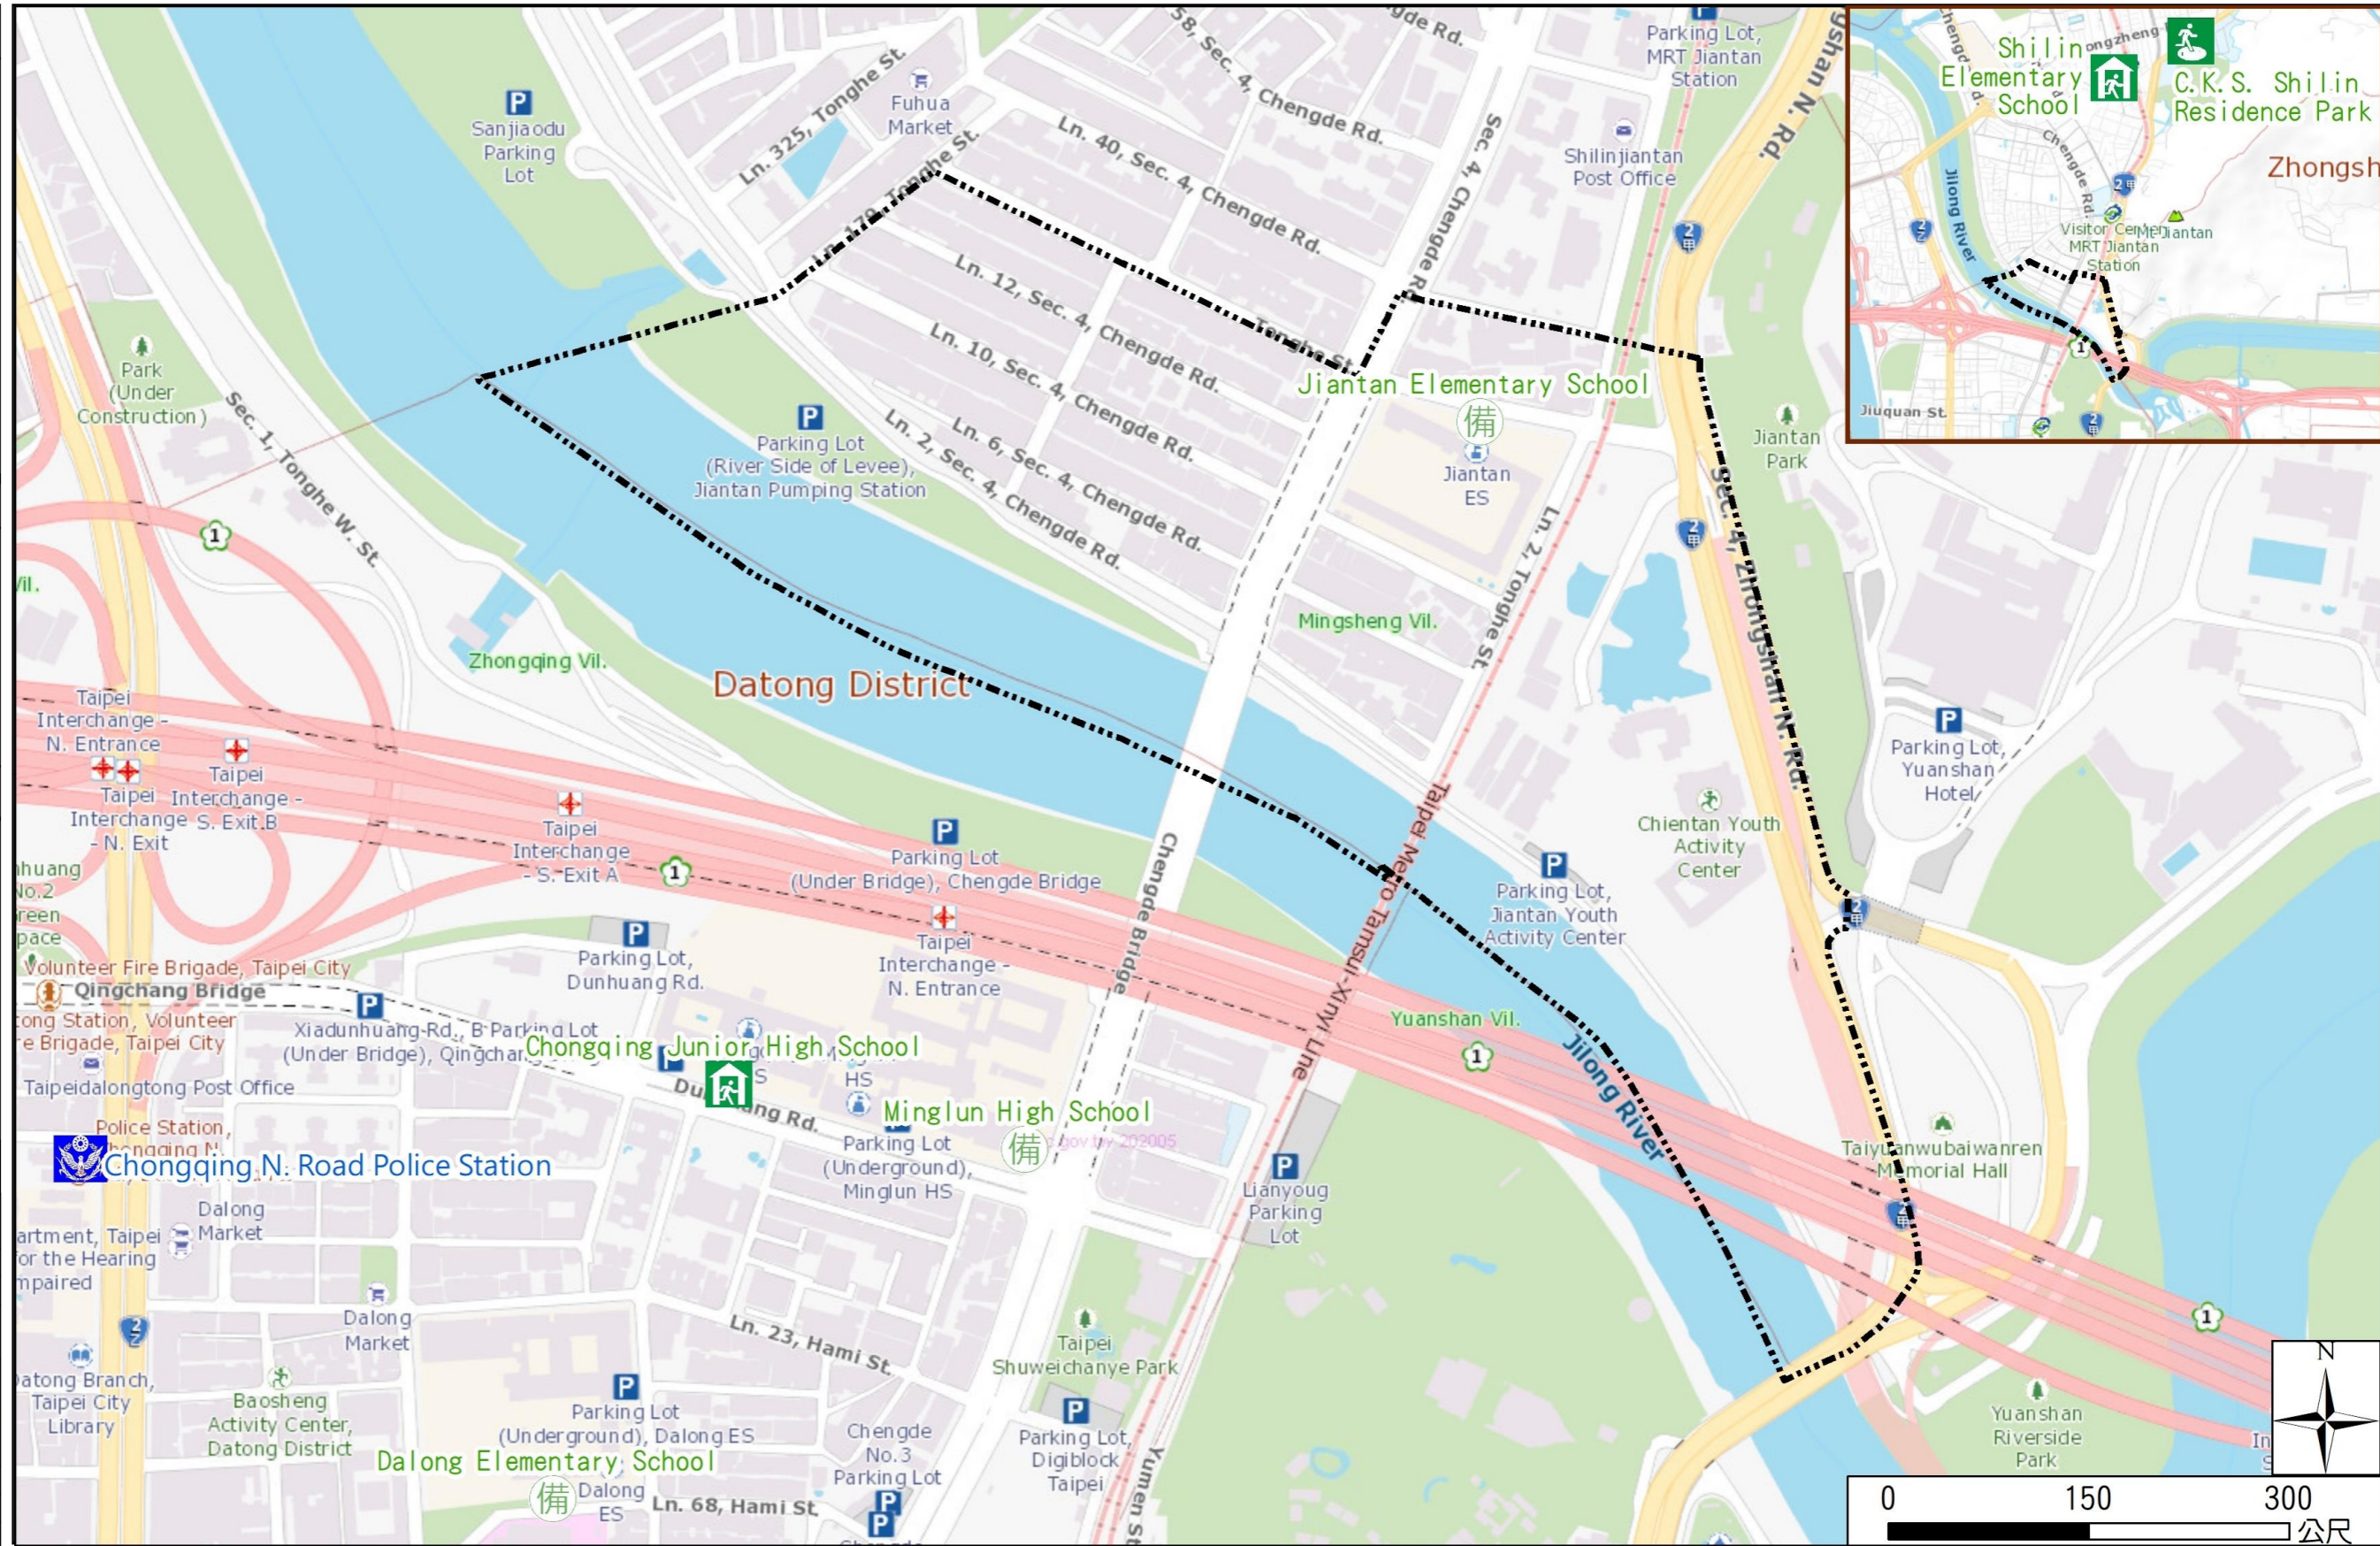

Disaster Prevention Information Website

Taipei City Disaster Prevention Information Website

Evacuation Principle

Flood: Vertical evacuation or preventive evacuation
 Earthquake :

More disaster prevention knowledge :
 Taipei City Disaster Prevention Guide

Evacuation Shelter

Name	C.K.S. Shilin Residence Park Applicable to earthquake situations
Address	No. 60, Fulin Rd.
Capacity	1930
Contact number	02-28812512
Name	Shilin Elementary School (School for Priority Shelter) Applicable to earthquake situations and debris flow situations
Address	No. 165, Dadong Rd.
Capacity	219
Contact number	02-28812231#231
Name	Jiantan Elementary School
Address	No.16, Tonghe St.
Capacity	31
Contact number	02-2885491#830
Name	Bailing Elementary School
Address	No. 205, Fugang St.
Capacity	342
Contact number	2881-7683#850