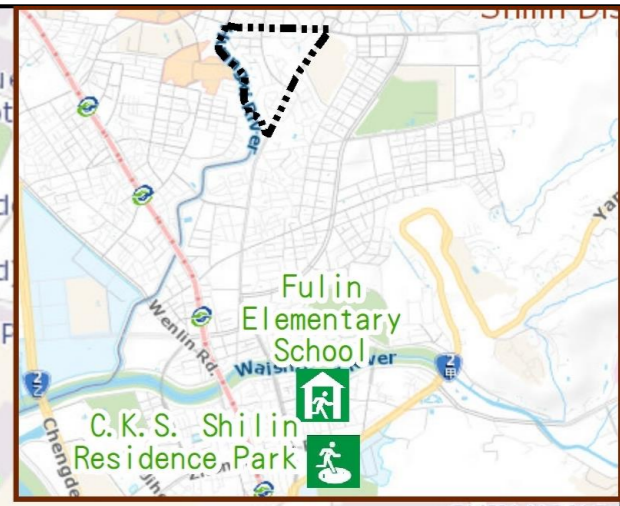

## Evacuation Shelter

Name	C.K.S. Shilin Residence Park Applicable to earthquake situations
Address	No. 60, Fulin Rd.
Capacity	1930
Contact number	02-28812512
Name	Fulin Elementary School (School for Priority Shelter) Applicable to earthquake situations and flood situations
Address	No. 75, Fuzhi Rd.
Capacity	168
Contact number	02-28316293#204
Name	Shidong Elementary School
Address	No. 392, Sec. 6, Zhongshan N. Rd.
Capacity	275
Contact number	02-28710064#242
Name	Tianmu Baseball Stadium
Address	No.77, Sec. 2, Zhongcheng Rd.
Capacity	150
Contact number	02-66068878#807