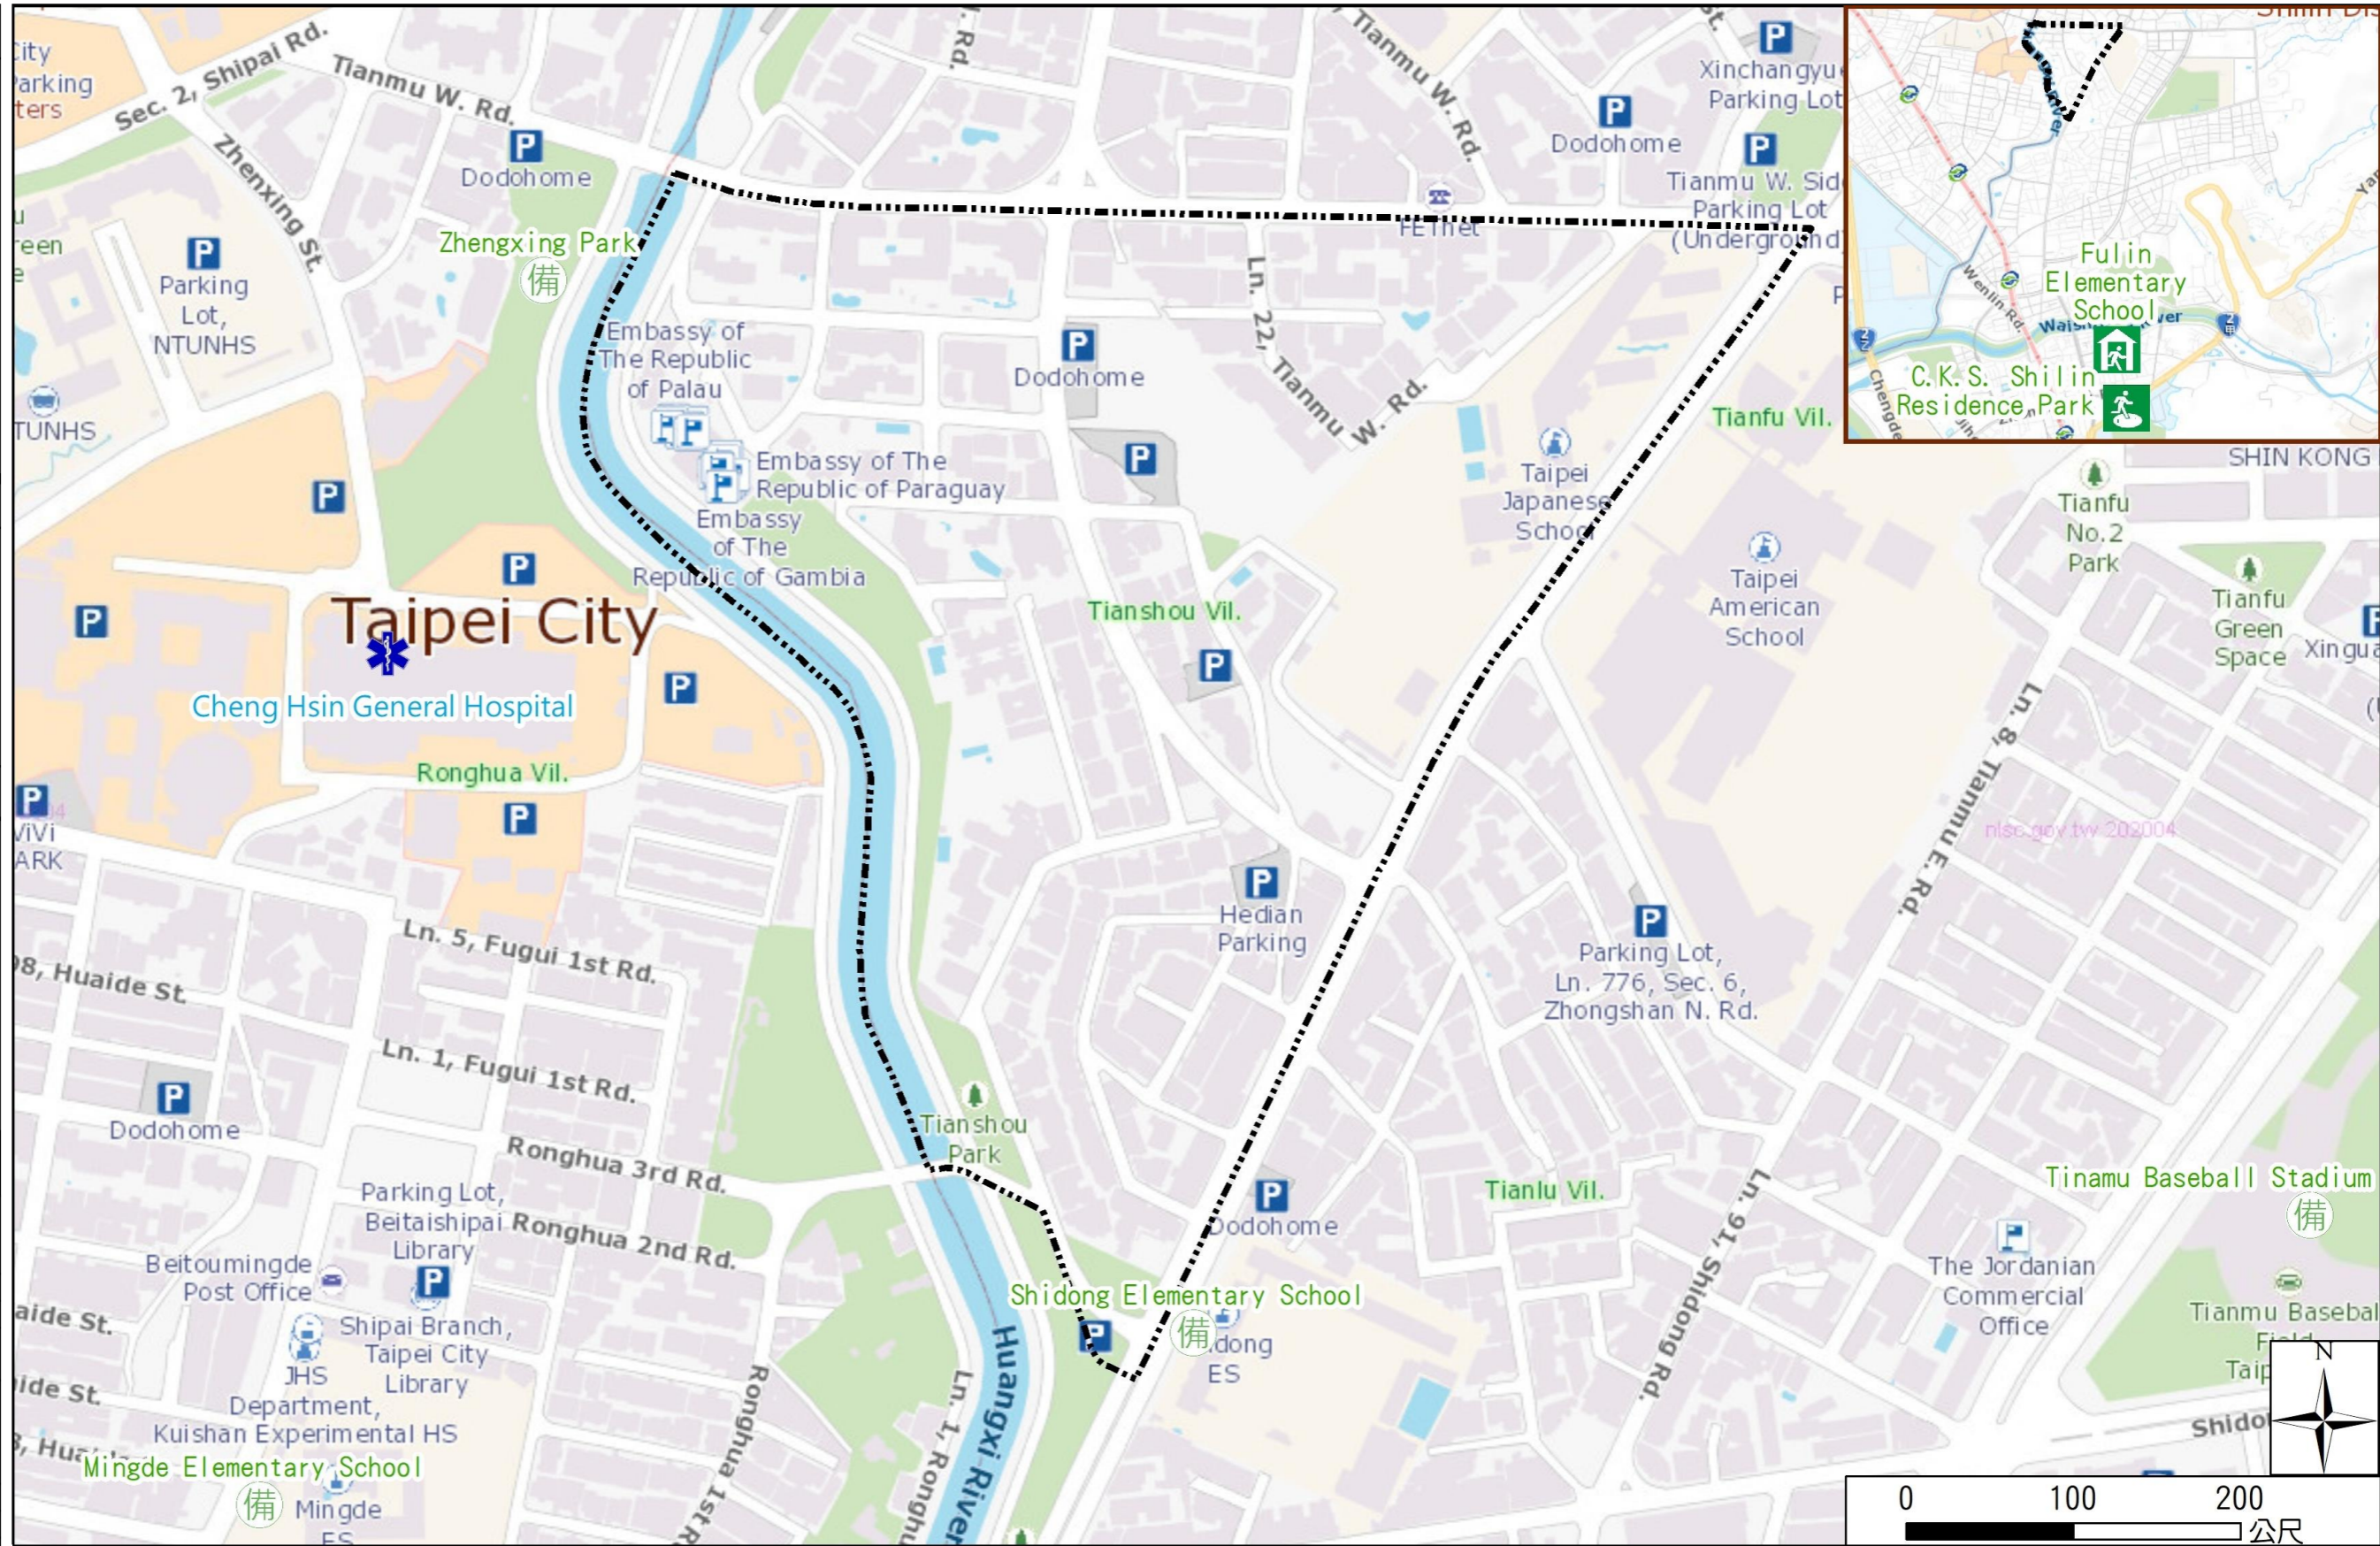

Tianshou Vil., Shilin Dist., Taipei City Evacuation Map

Emergency notification

Taipei Citizen Hotline : 1999
Fire Department Tel. : 119
Police Department Tel. : 110
EOC of Shilin Dist.
Non-emergency number :
02-28826200
Emergency number :
02-66110119
Officer
Mobile : 0972-295837
Note: Please call this District's
EOC to ensure that the evacuation
shelter is open

Disaster Prevention Information Website

Taipei City Disaster Prevention Information Website

Evacuation Principle

Flood: Vertical evacuation or preventive evacuation
Earthquake :

More disaster prevention knowledge :
Taipei City Disaster Prevention Guide

Evacuation Shelter

Name	C.K.S. Shilin Residence Park Applicable to earthquake situations
Address	No. 60, Fulin Rd.
Capacity	1930
Contact number	02-28812512
Name	Fulin Elementary School (School for Priority Shelter) Applicable to earthquake situations and flood situations
Address	No. 75, Fuzhi Rd.
Capacity	168
Contact number	02-28316293#204
Name	Shidong Elementary School
Address	No. 392, Sec. 6, Zhongshan N. Rd.
Capacity	275
Contact number	02-28710064#242
Name	Tianmu Baseball Stadium
Address	No.77, Sec. 2, Zhongcheng Rd.
Capacity	150
Contact number	02-66068878#807

Legend 圖例	里界 Village Boundary	避難收容處所 Evacuation Shelter	防救災單位 Disaster Rescue Resources	重要地標 Landmark	
	里界 Village Boundary	室內避難收容處所(優先安置學校) Indoor Evacuation Shelter (School for Priority Shelter) 室外避難收容處所(防災公園) Outdoor Evacuation Shelter (Disaster Prevention Park) 避難收容處所(備用) Evacuation Shelter (Backup)	警察單位 Police Department 消防單位 Fire Department 急救責任醫院 Designated Hospital (Emergency Medical Treatment)	直升機起降場 Helipad	重要地標 Landmark