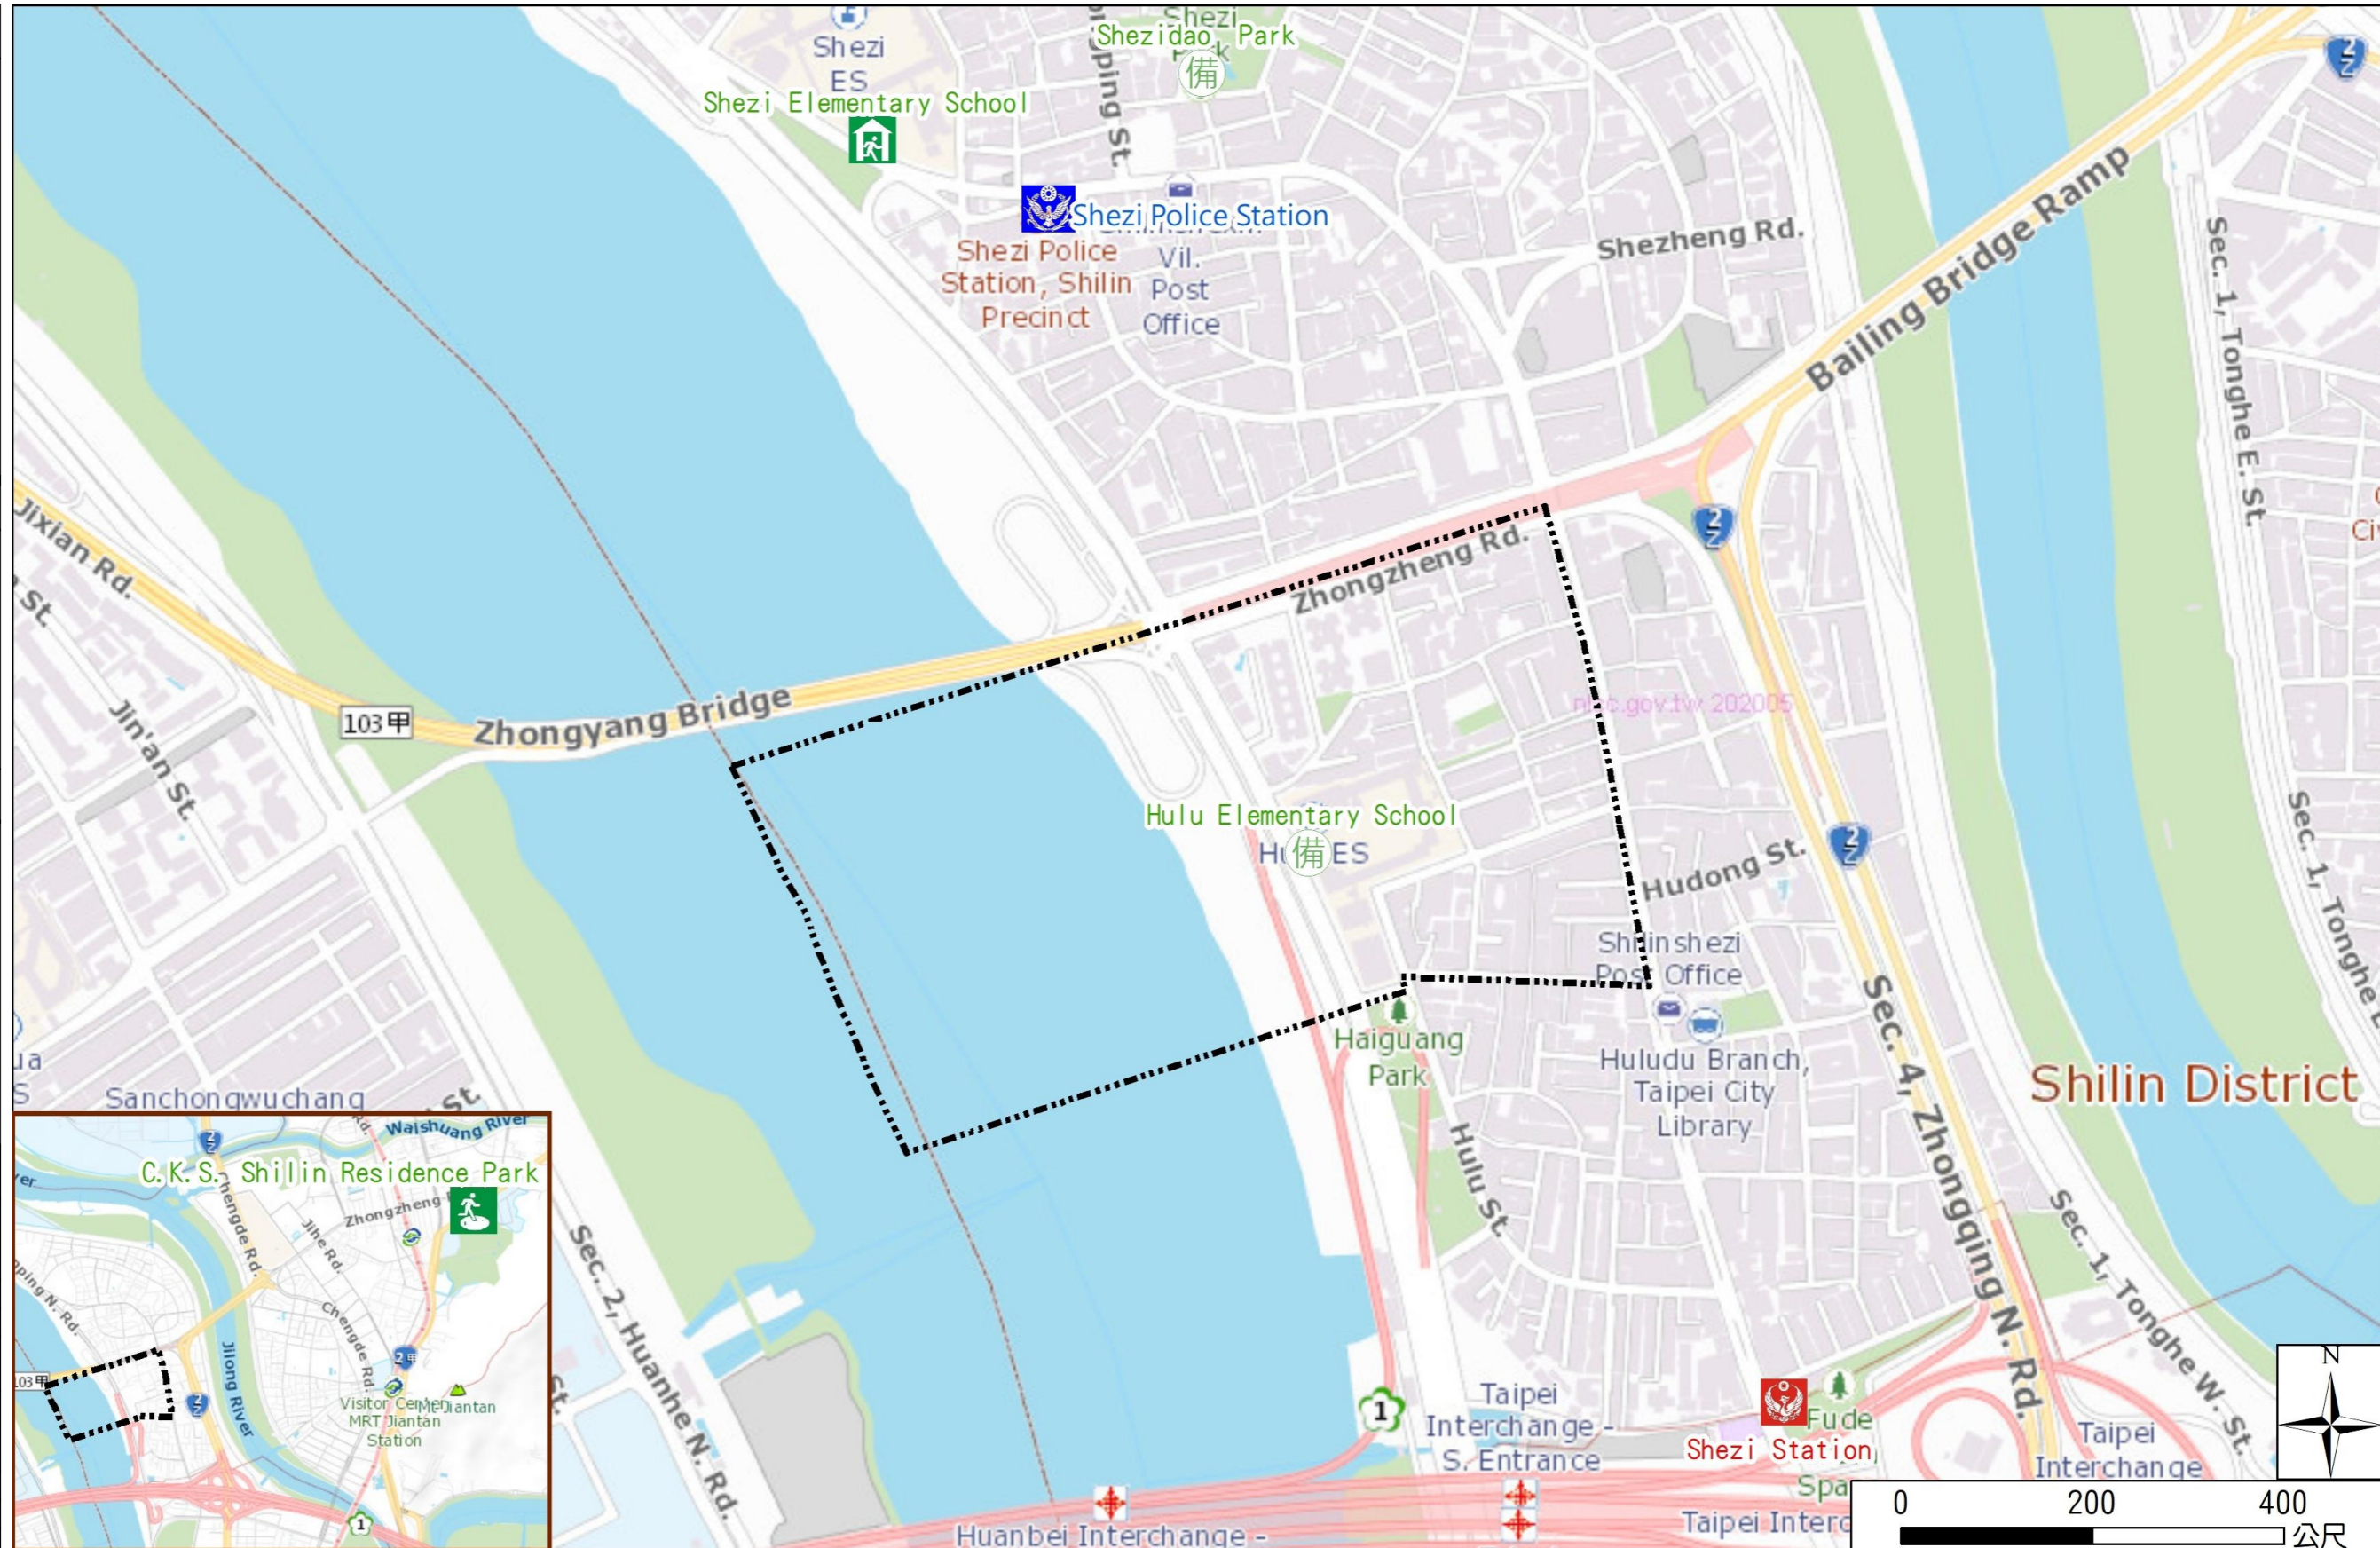

Hulu Vil., Shilin Dist., Taipei City Evacuation Map

Emergency notification

Taipei Citizen Hotline : 1999
 Fire Department Tel. : 119
 Police Department Tel. : 110
 EOC of Shilin Dist.
 Non-emergency number :
 02-28826200
 Emergency number :
 02-66110119
 Officer
 Mobile : 0972-295816
 Note: Please call this District's
 EOC to ensure that the evacuation
 shelter is open

Disaster Prevention Information Website

Taipei City Disaster Prevention Information Website

Evacuation Principle

Flood: Vertical evacuation or preventive evacuation
 Earthquake :

More disaster prevention knowledge :
 Taipei City Disaster Prevention Guide

Evacuation Shelter

Name	C.K.S. Shilin Residence Park Applicable to earthquake situations
Address	No. 60, Fulin Rd.
Capacity	1930
Contact number	02-28812512
Name	Shezi Elementary School (School for Priority Shelter) Applicable to flood situations
Address	No. 308, Sec. 6, Yanping N. Rd.
Capacity	160
Contact number	02-28122505#831
Name	Hulu Elementary School
Address	No. 95, Sec. 3, Huanhe N. Rd.
Capacity	88
Contact number	02-28129586#831
Name	Shezi Park
Address	No. 3, Aly. 11, Ln. 20, Yongping St.
Capacity	874
Contact number	02-28832130#115