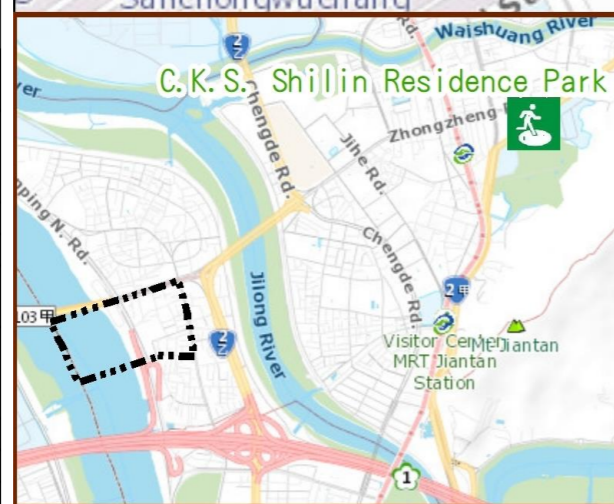

Disaster Prevention Information Website

Taipei City Disaster Prevention Information Website

Evacuation Principle

Flood: Vertical evacuation or preventive evacuation
 Earthquake :

More disaster prevention knowledge :
 Taipei City Disaster Prevention Guide

Evacuation Shelter

Name	C.K.S. Shilin Residence Park Applicable to earthquake situations
Address	No. 60, Fulin Rd.
Capacity	1930
Contact number	02-28812512
Name	Shezi Elementary School (School for Priority Shelter) Applicable to flood situations
Address	No. 308, Sec. 6, Yanping N. Rd.
Capacity	160
Contact number	02-28122505#831
Name	Hulu Elementary School
Address	No. 95, Sec. 3, Huanhe N. Rd.
Capacity	88
Contact number	02-28129586#831
Name	Shezi Park
Address	No. 3, Aly. 11, Ln. 20, Yongping St.
Capacity	874
Contact number	02-28832130#115