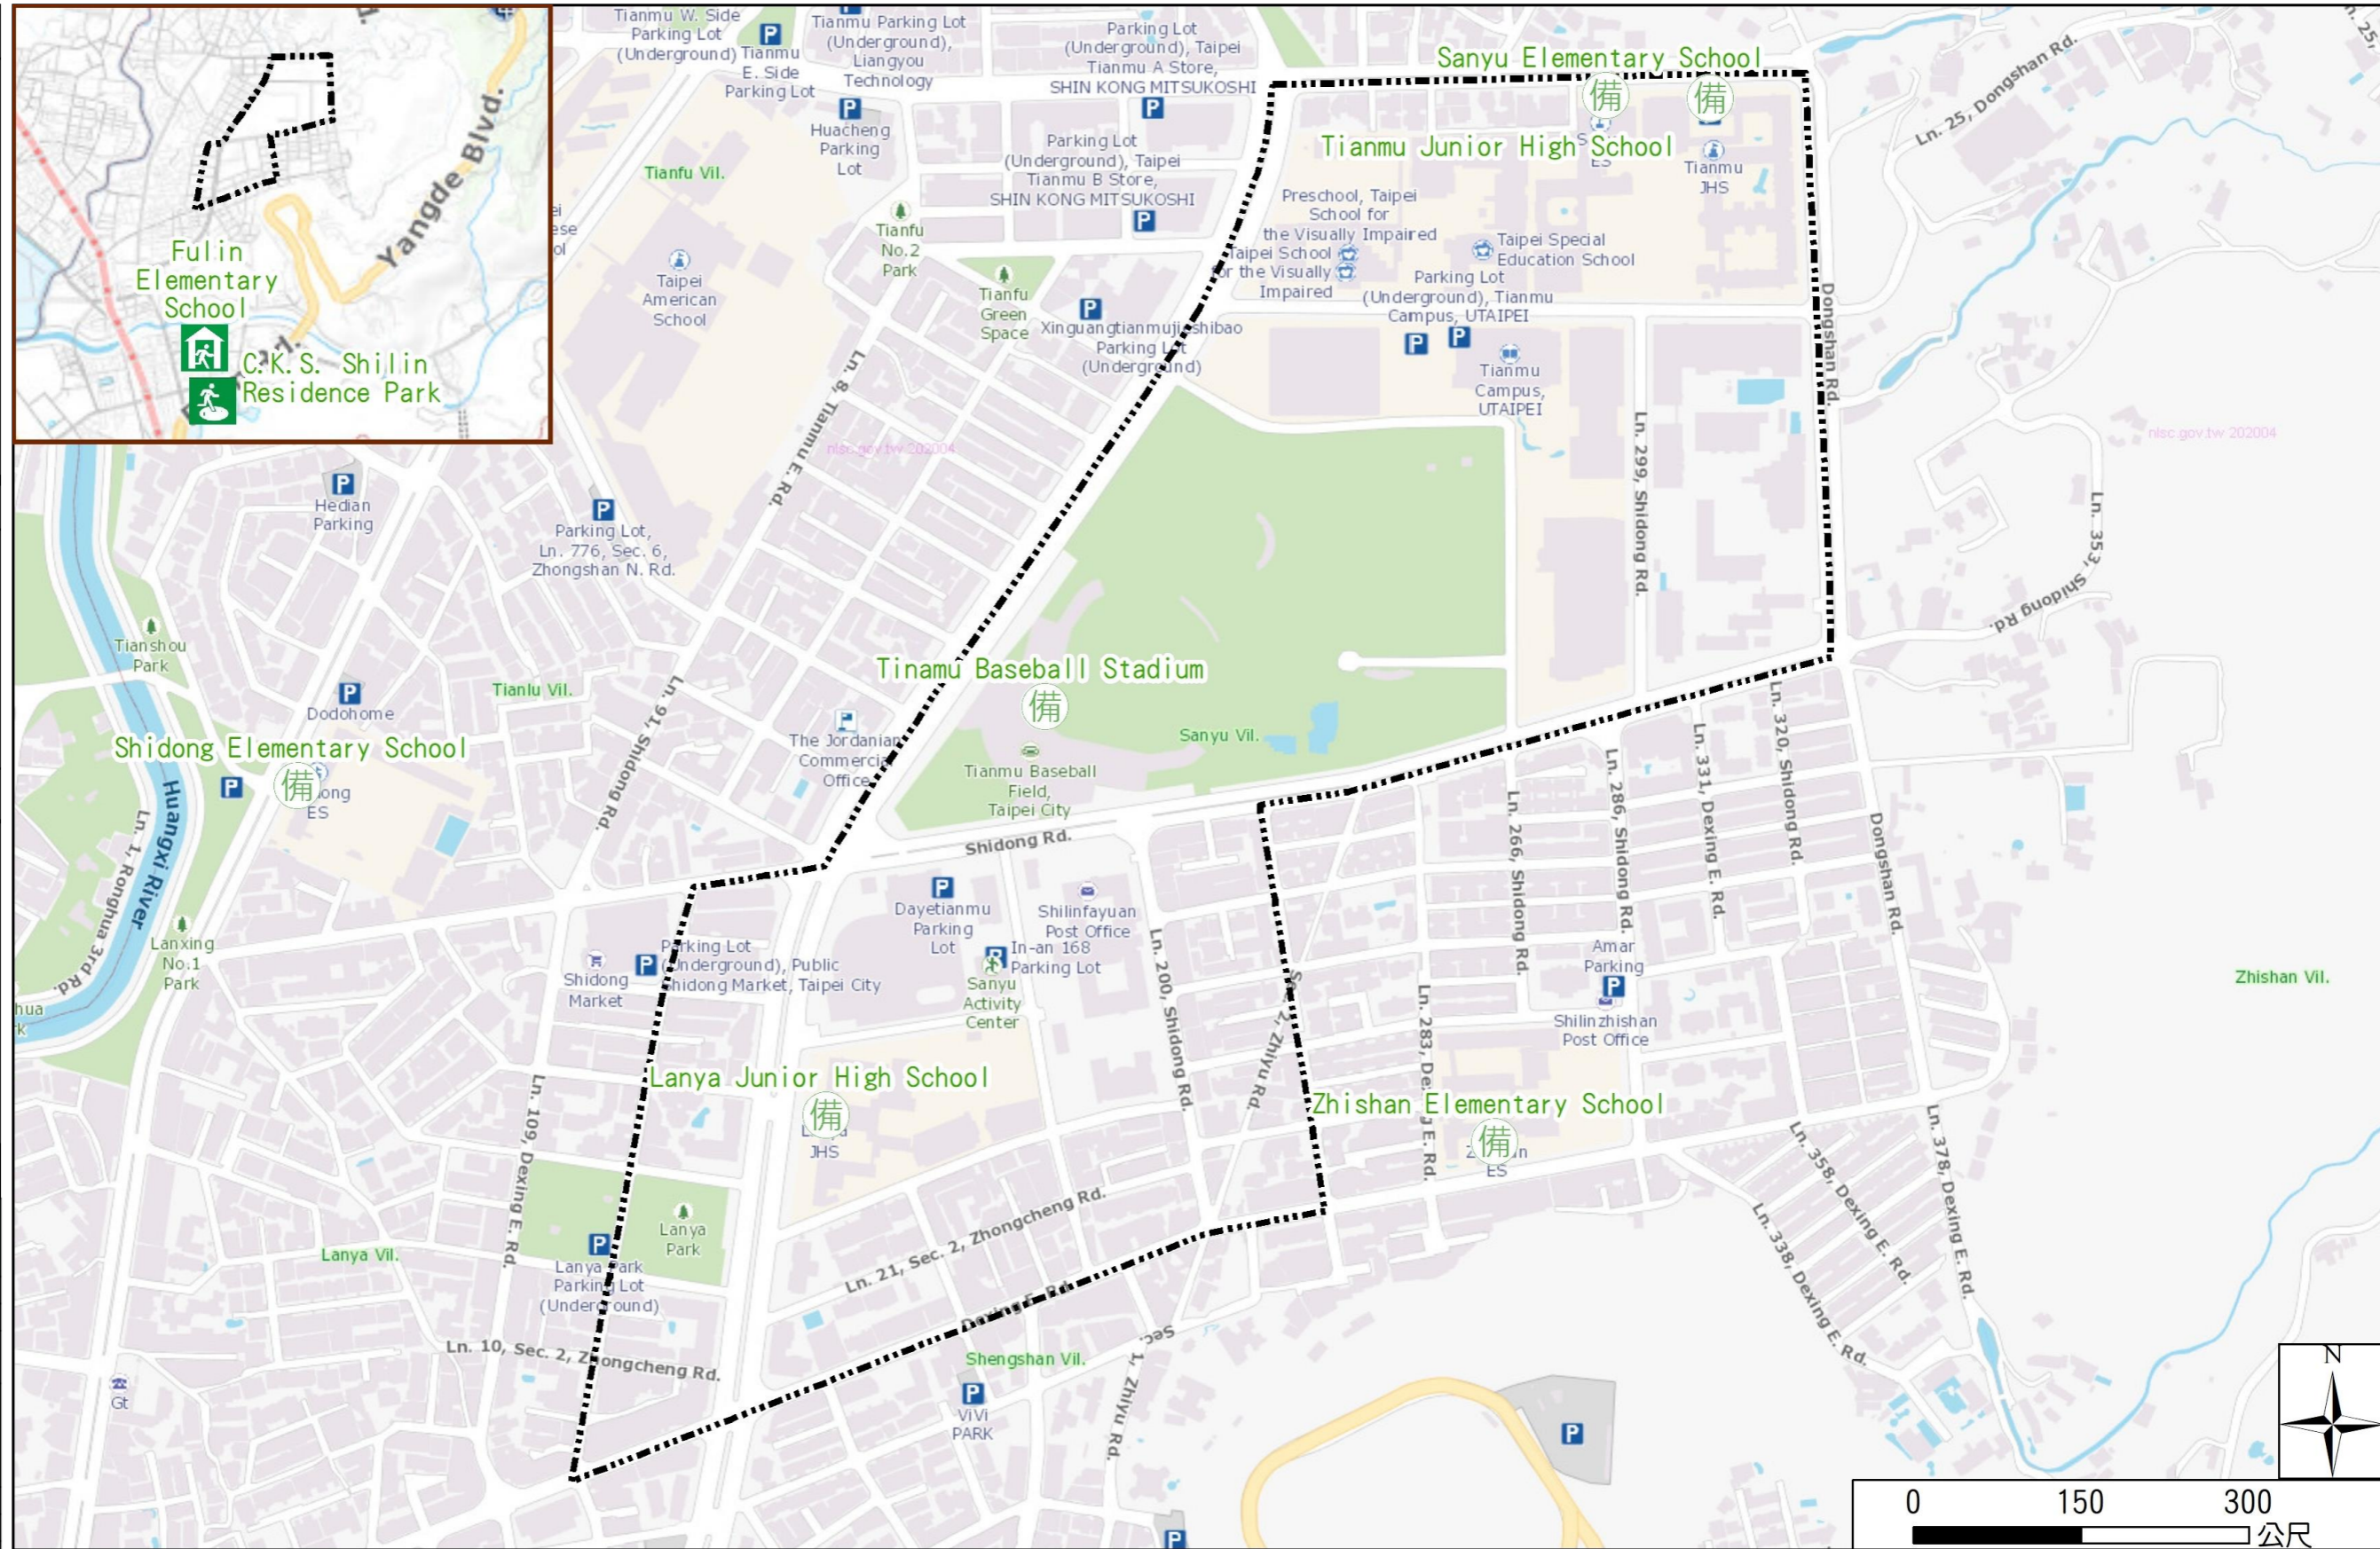

Sanyu Vil., Shilin Dist., Taipei City Evacuation Map

Emergency notification

Taipei Citizen Hotline : 1999
Fire Department Tel. : 119
Police Department Tel. : 110
EOC of Shilin Dist.
Non-emergency number : 02-28826200
Emergency number : 02-66110119
Officer
Mobile : 0972-295832
Note: Please call this District's EOC to ensure that the evacuation shelter is open

Disaster Prevention Information Website

Taipei City Disaster Prevention Information Website

Evacuation Principle

Flood: Vertical evacuation or preventive evacuation
Earthquake :

More disaster prevention knowledge :
Taipei City Disaster Prevention Guide

Evacuation Shelter

Name	C.K.S. Shilin Residence Park Applicable to earthquake situations
Address	No. 60, Fulin Rd.
Capacity	1930
Contact number	02-28812512
Name	Fulin Elementary School (School for Priority Shelter) Applicable to earthquake situations and flood situations
Address	No. 75, Fuzhi Rd.
Capacity	168
Contact number	02-28316293#204
Name	Tianmu Junior High School
Address	No. 120, Tianmu E. Rd
Capacity	99
Contact number	02-28754864#243
Name	Lanya Junior High School
Address	No.51, Sec. 2, Zhongcheng Rd.
Capacity	130
Contact number	02-28329377#500

Legend 圖例	里界 Village Boundary	避難收容處所 Evacuation Shelter	防救災單位 Disaster Rescue Resources	重要地標 Landmark
	里界 Village Boundary	室內避難收容處所(優先安置學校) Indoor Evacuation Shelter (School for Priority Shelter) 室外避難收容處所(防災公園) Outdoor Evacuation Shelter (Disaster Prevention Park) 避難收容處所(備用) Evacuation Shelter (Backup)	警察單位 Police Department 消防單位 Fire Department 急救責任醫院 Designated Hospital (Emergency Medical Treatment)	直升機起降場 Helipad 重要地標 Landmark