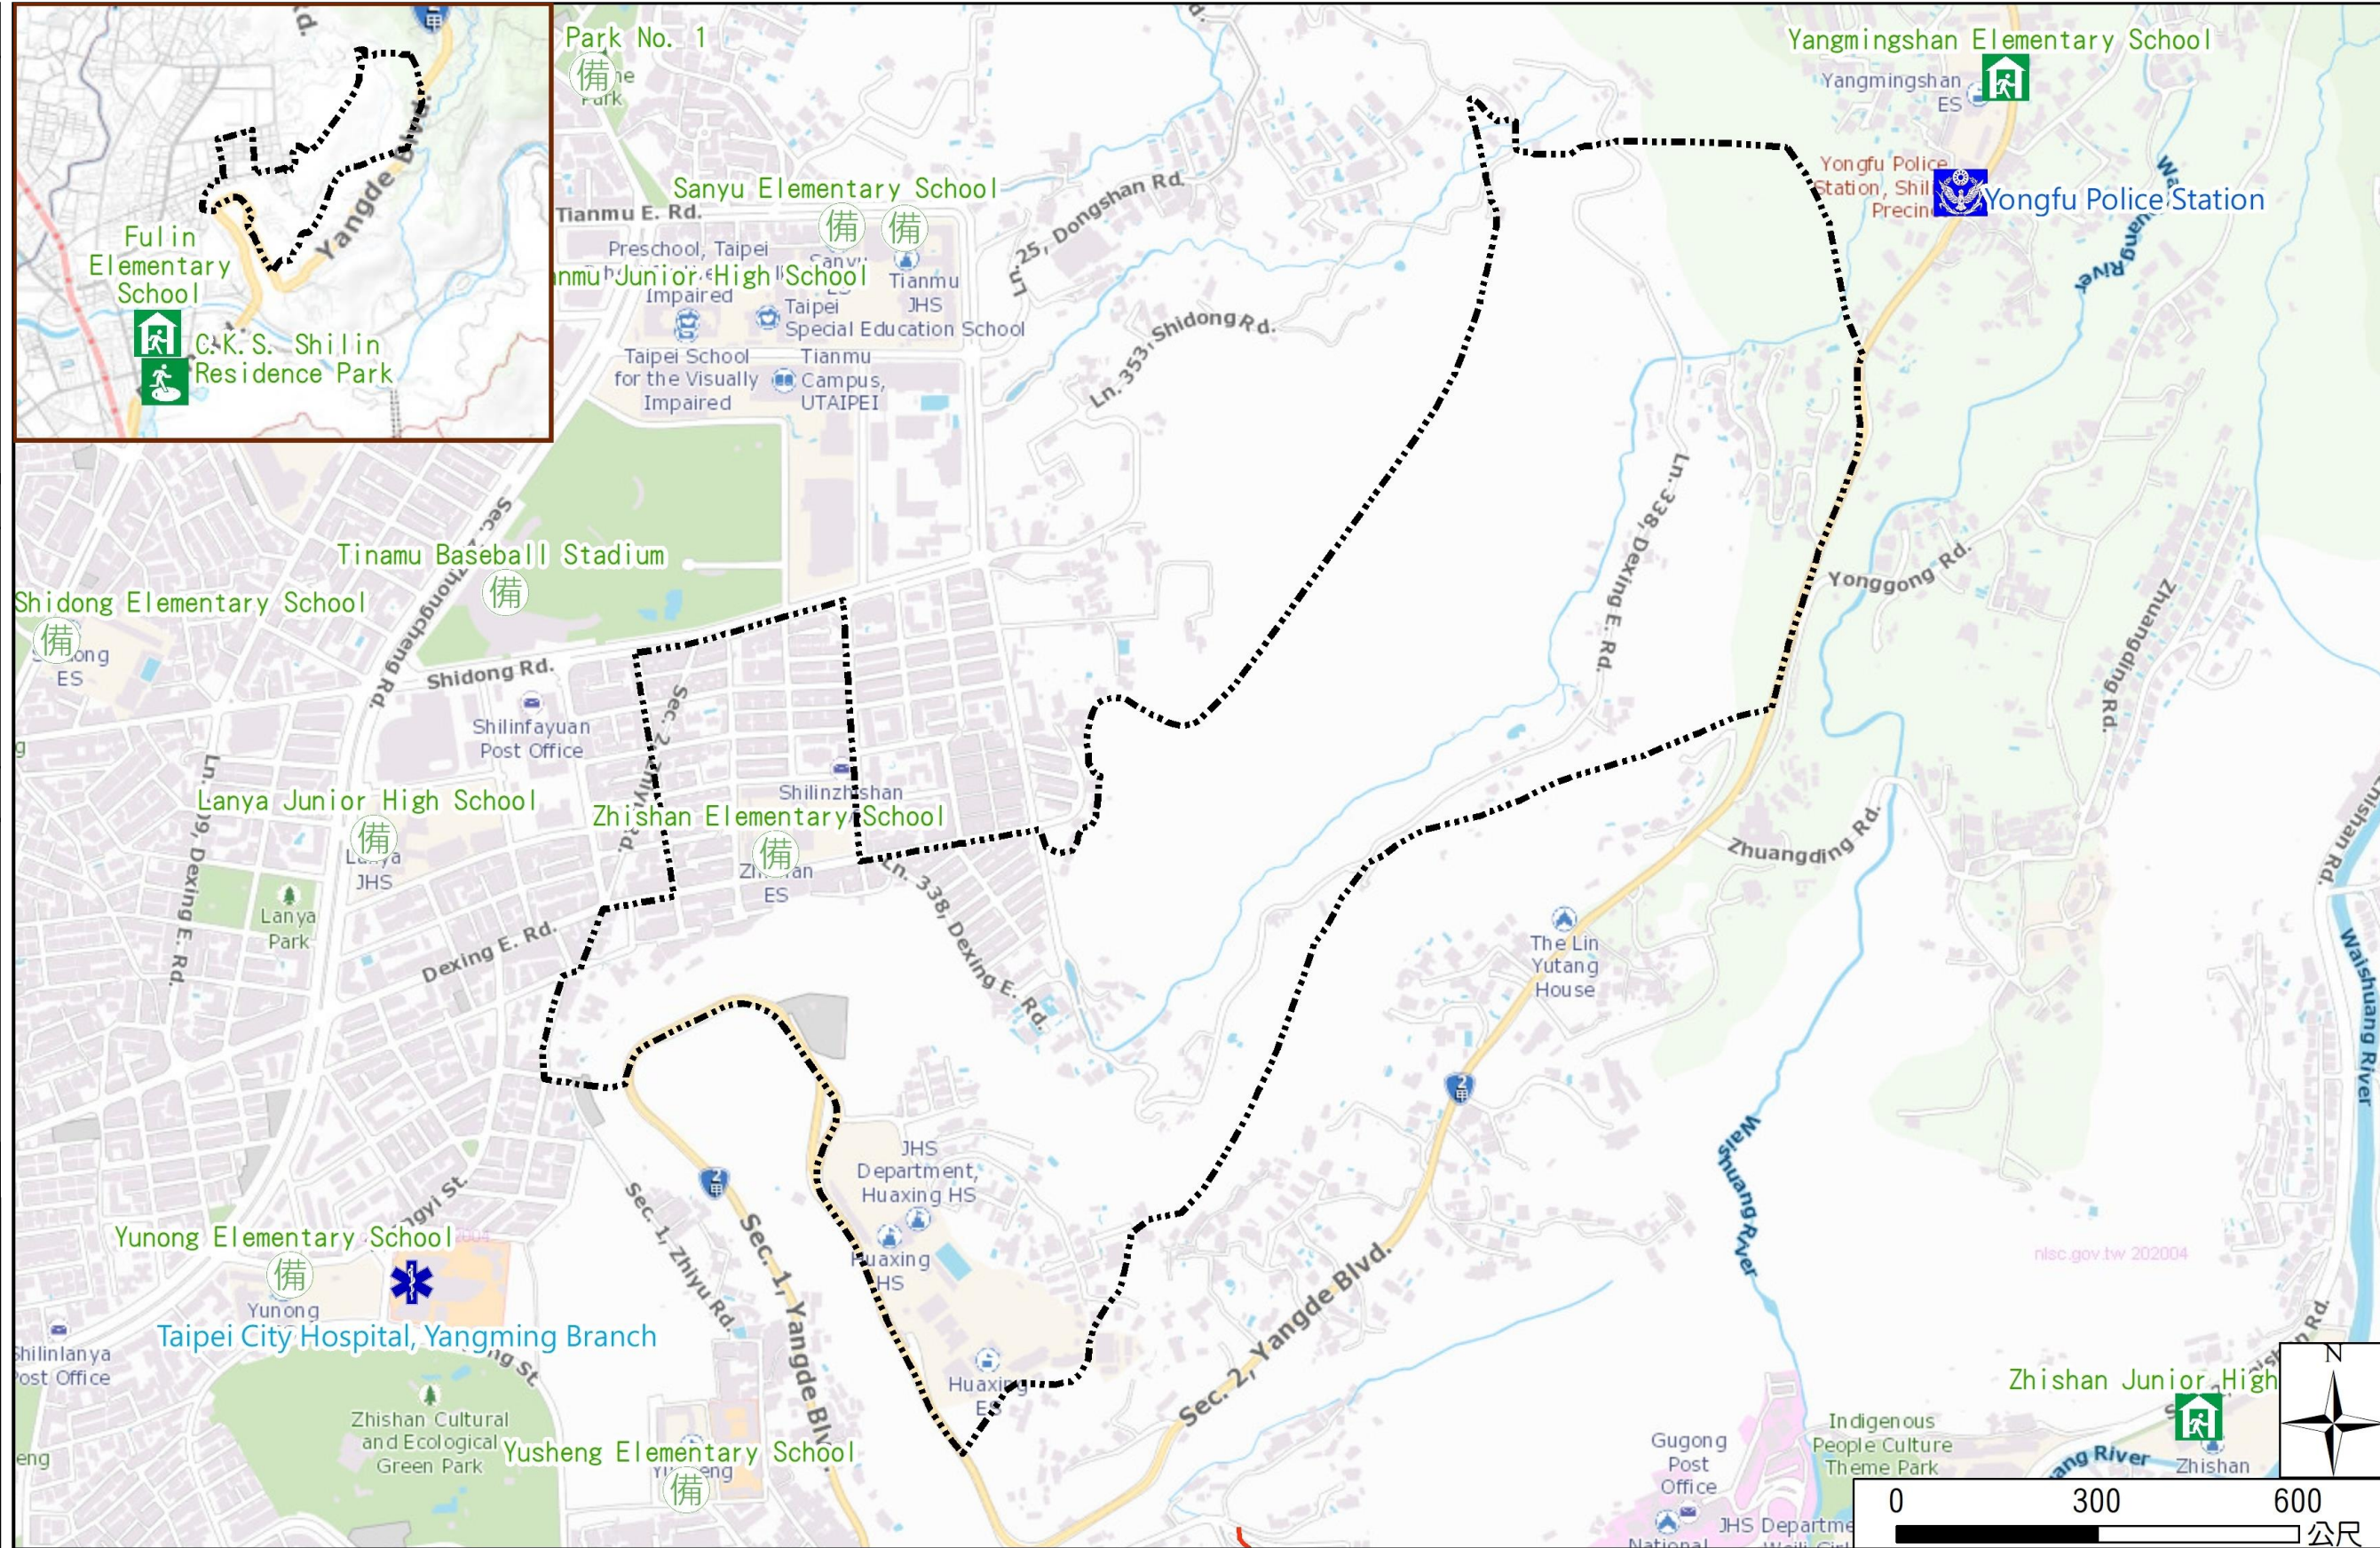

Zhishan Vil., Shilin Dist., Taipei City Evacuation Map

Emergency notification

Taipei Citizen Hotline : 1999
 Fire Department Tel. : 119
 Police Department Tel. : 110
 EOC of Shilin Dist.
 Non-emergency number :
 02-28826200
 Emergency number :
 02-66110119
 Officer
 Mobile : 0972-295830
 Note: Please call this District's
 EOC to ensure that the evacuation
 shelter is open

Disaster Prevention Information Website

Taipei City Disaster Prevention Information Website

Evacuation Principle

Flood: Vertical evacuation or preventive evacuation
 Earthquake :

More disaster prevention knowledge :
 Taipei City Disaster Prevention Guide

Evacuation Shelter

Name	C.K.S. Shilin Residence Park Applicable to earthquake situations
Address	No. 60, Fulin Rd.
Capacity	1930
Contact number	02-28812512
Name	Fulin Elementary School (School for Priority Shelter) Applicable to earthquake situations and flood situations
Address	No. 75, Fuzhi Rd.
Capacity	168
Contact number	02-28316293#204
Name	Zhishan Elementary School
Address	No. 285, Dexing E. Rd.
Capacity	31
Contact number	02-28316115#240
Name	Lanya Junior High School
Address	No.51, Sec. 2, Zhongcheng Rd.
Capacity	130
Contact number	02-28329377#500

Legend 圖例	里界 Village Boundary	避難收容處所 Evacuation Shelter	防救災單位 Disaster Rescue Resources	重要地標 Landmark
	里界 Village Boundary	 室內避難收容處所(優先安置學校) Indoor Evacuation Shelter (School for Priority Shelter)	 警察單位 Police Department	 重要地標 Landmark
	山坡地老舊聚落 Hillside Communities	 室外避難收容處所(防災公園) Outdoor Evacuation Shelter (Disaster Prevention Park)	 消防單位 Fire Department	
	土石流潛勢溪流 Potential Debris Flow Hazard Torrent	 避難收容處所(備用) Evacuation Shelter (Backup)	 急救責任醫院 Designated Hospital (Emergency Medical Treatment)	
			 直升機起降場 Helipad	