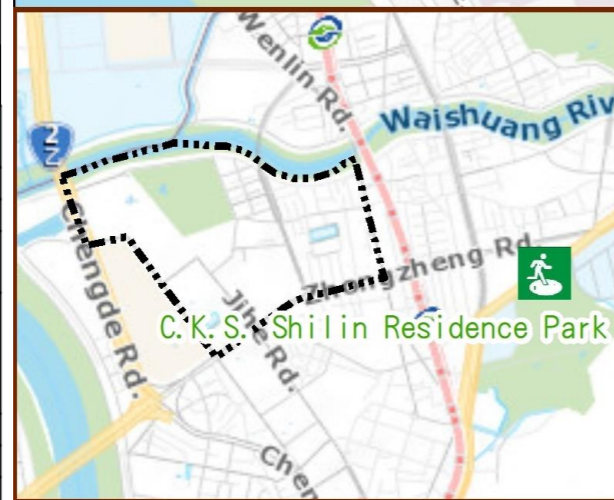

Fujia Vil. Shilin District Dist., Taipei City Evacuation Map

Emergency notification

Taipei Citizen Hotline : 1999
 Fire Department Tel. : 119
 Police Department Tel. : 110
 EOC of Shilin Dist.
 Non-emergency number :
 02-28826200
 Emergency number :
 02-66110119
 Officer
 Mobile : 0972-295806
 Note: Please call this District's
 EOC to ensure that the evacuation
 shelter is open

Disaster Prevention Information Website

Taipei City Disaster Prevention Information Website

Evacuation Principle

Flood: Vertical evacuation or preventive evacuation
 Earthquake :

More disaster prevention knowledge :
 Taipei City Disaster Prevention Guide

Evacuation Shelter

Name	C.K.S. Shilin Residence Park Applicable to earthquake situations
Address	No. 60, Fulin Rd.
Capacity	1930
Contact number	02-28812512
Name	Shilin Elementary School (School for Priority Shelter) Applicable to earthquake situations and debris flow situations
Address	No. 165, Dadong Rd.
Capacity	219
Contact number	02-28812231#231
Name	Shilin junior High School
Address	No.345, Zhongzheng Rd.
Capacity	39
Contact number	02-88613411#500
Name	Shilin High School of Commerce
Address	No.150, Shishang Rd.
Capacity	54
Contact number	02-28313114#401