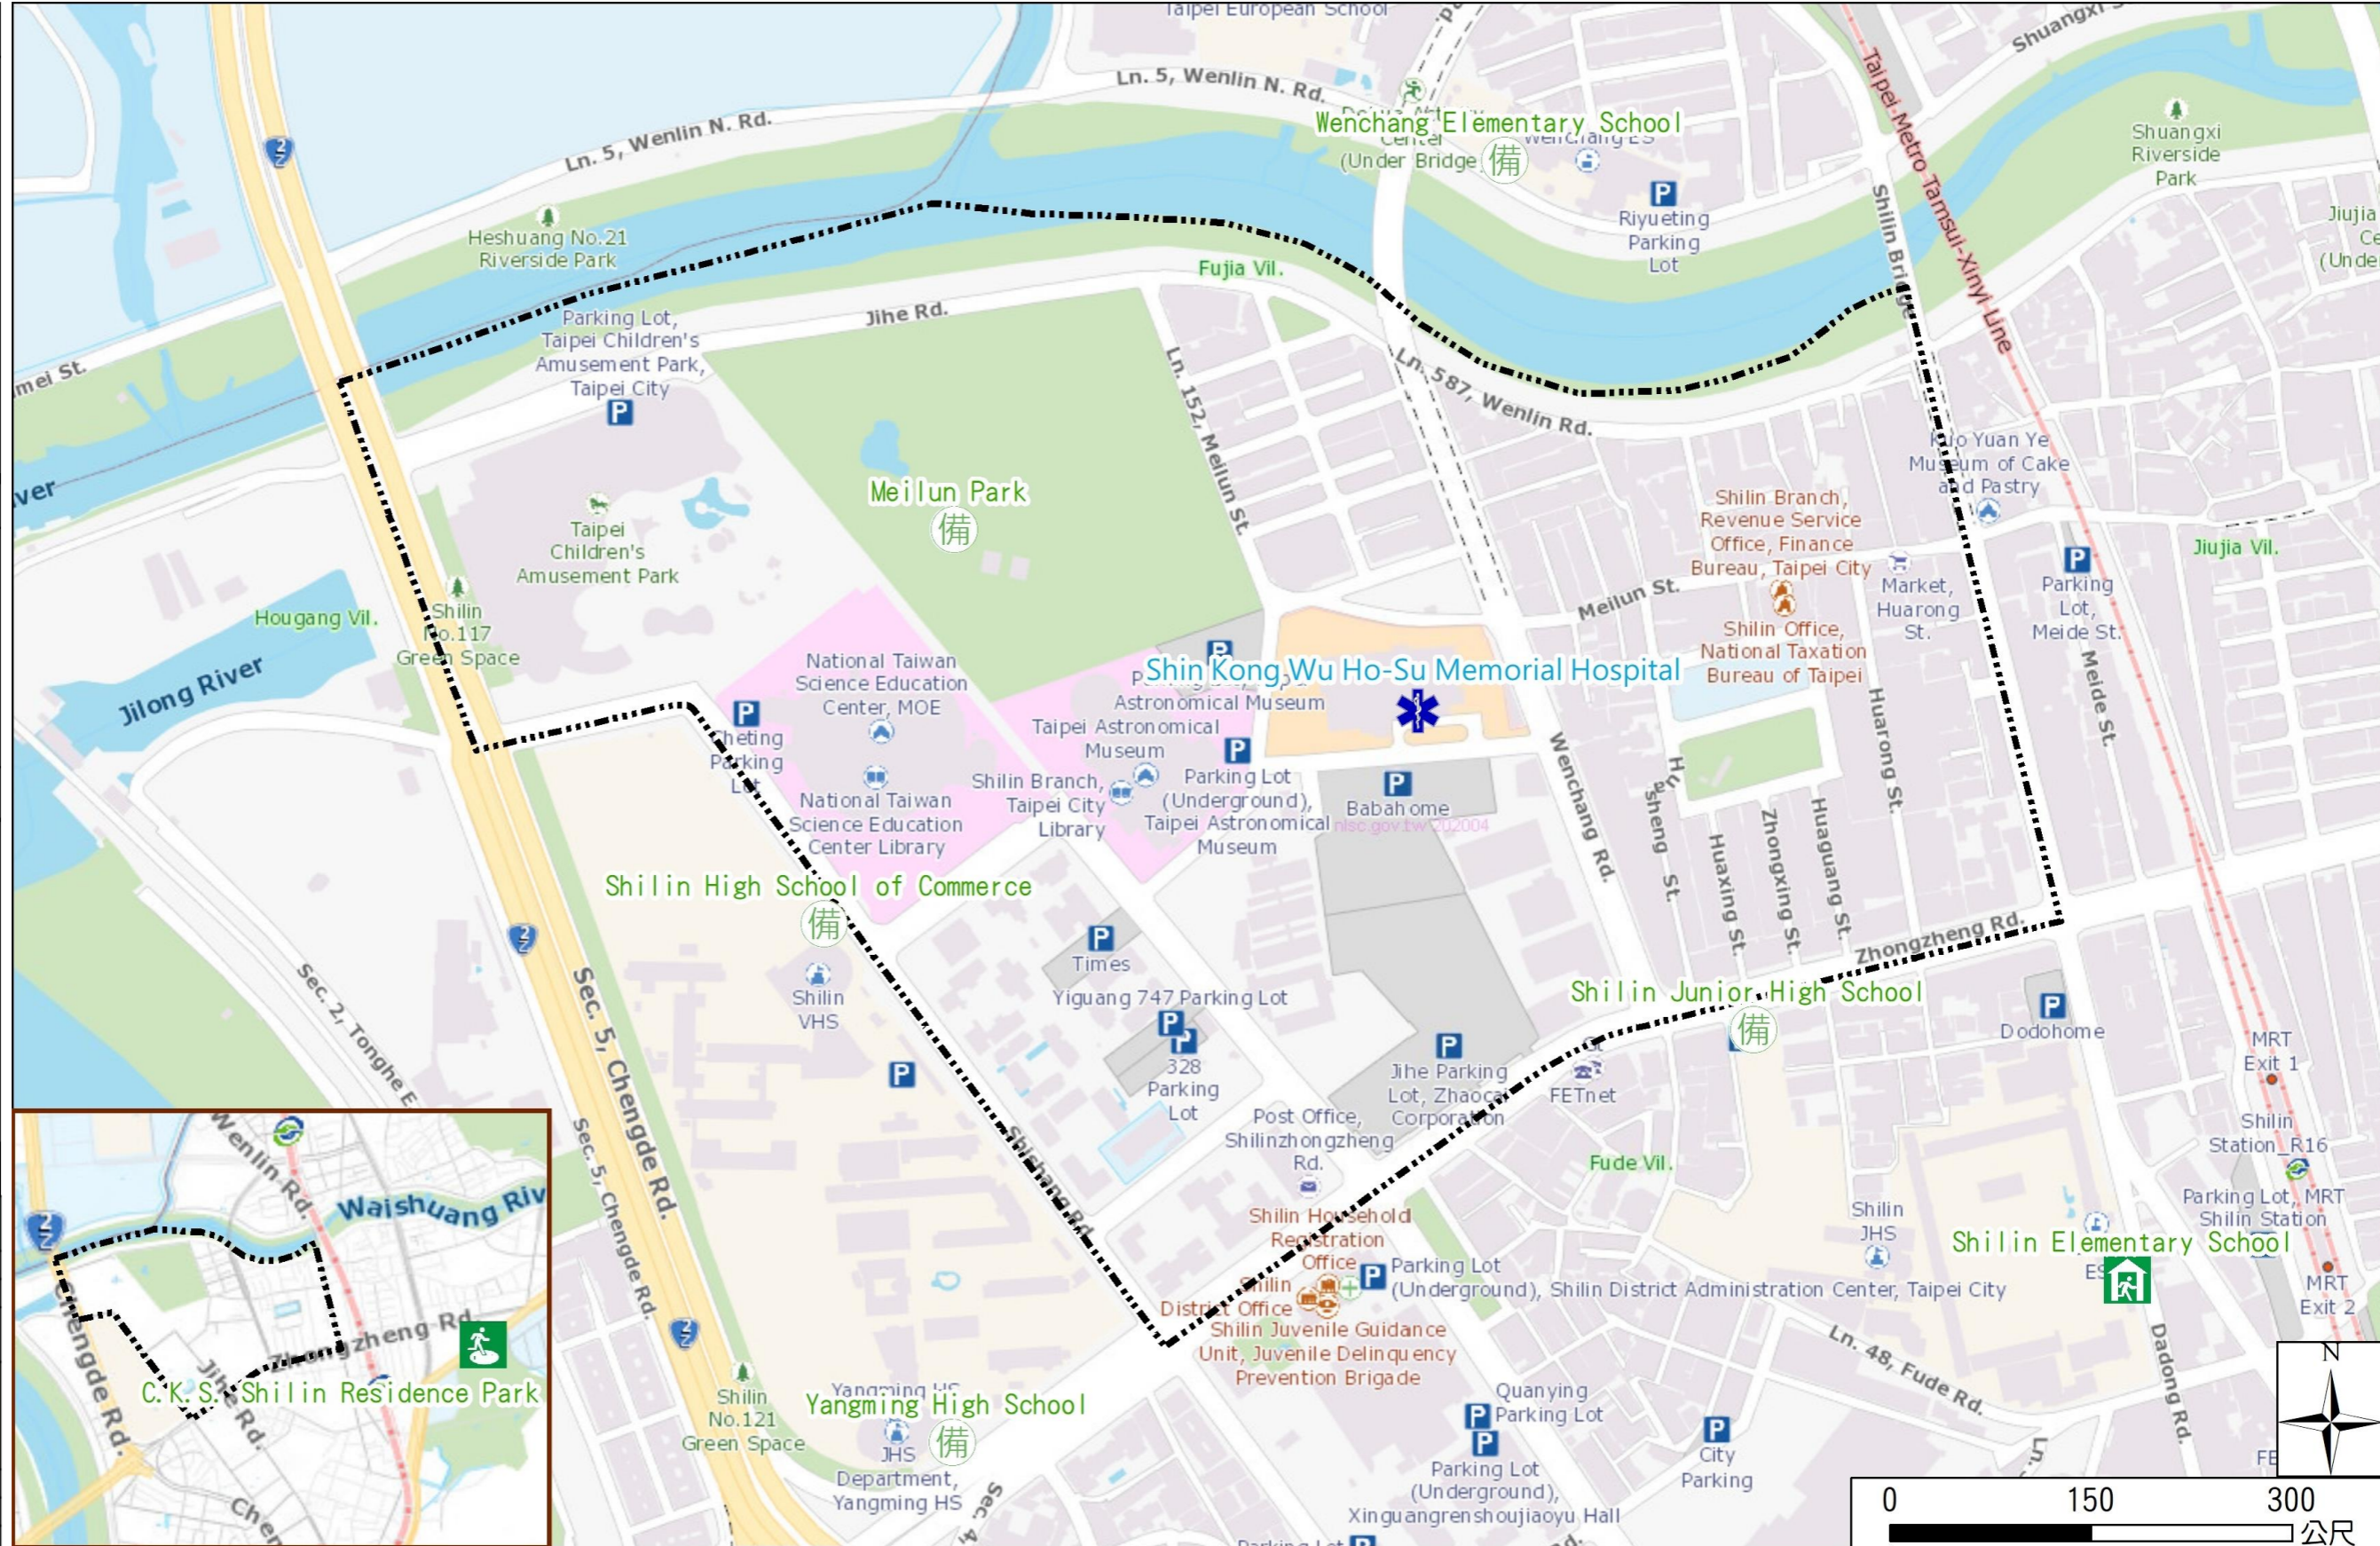

Fujia Vil. Shilin District Dist., Taipei City Evacuation Map

Emergency notification

Taipei Citizen Hotline : 1999
 Fire Department Tel. : 119
 Police Department Tel. : 110
 EOC of Shilin Dist.
 Non-emergency number :
 02-28826200
 Emergency number :
 02-66110119
 Officer
 Mobile : 0972-295806
 Note: Please call this District's
 EOC to ensure that the evacuation
 shelter is open

Disaster Prevention Information Website

Taipei City Disaster Prevention Information Website

Evacuation Principle

Flood: Vertical evacuation or preventive evacuation
 Earthquake :

More disaster prevention knowledge :
 Taipei City Disaster Prevention Guide

Evacuation Shelter

Name	C.K.S. Shilin Residence Park Applicable to earthquake situations
Address	No. 60, Fulin Rd.
Capacity	1930
Contact number	02-28812512
Name	Shilin Elementary School (School for Priority Shelter) Applicable to earthquake situations and debris flow situations
Address	No. 165, Dadong Rd.
Capacity	219
Contact number	02-28812231#231
Name	Shilin junior High School
Address	No.345, Zhongzheng Rd.
Capacity	39
Contact number	02-88613411#500
Name	Shilin High School of Commerce
Address	No.150, Shishang Rd.
Capacity	54
Contact number	02-28313114#401