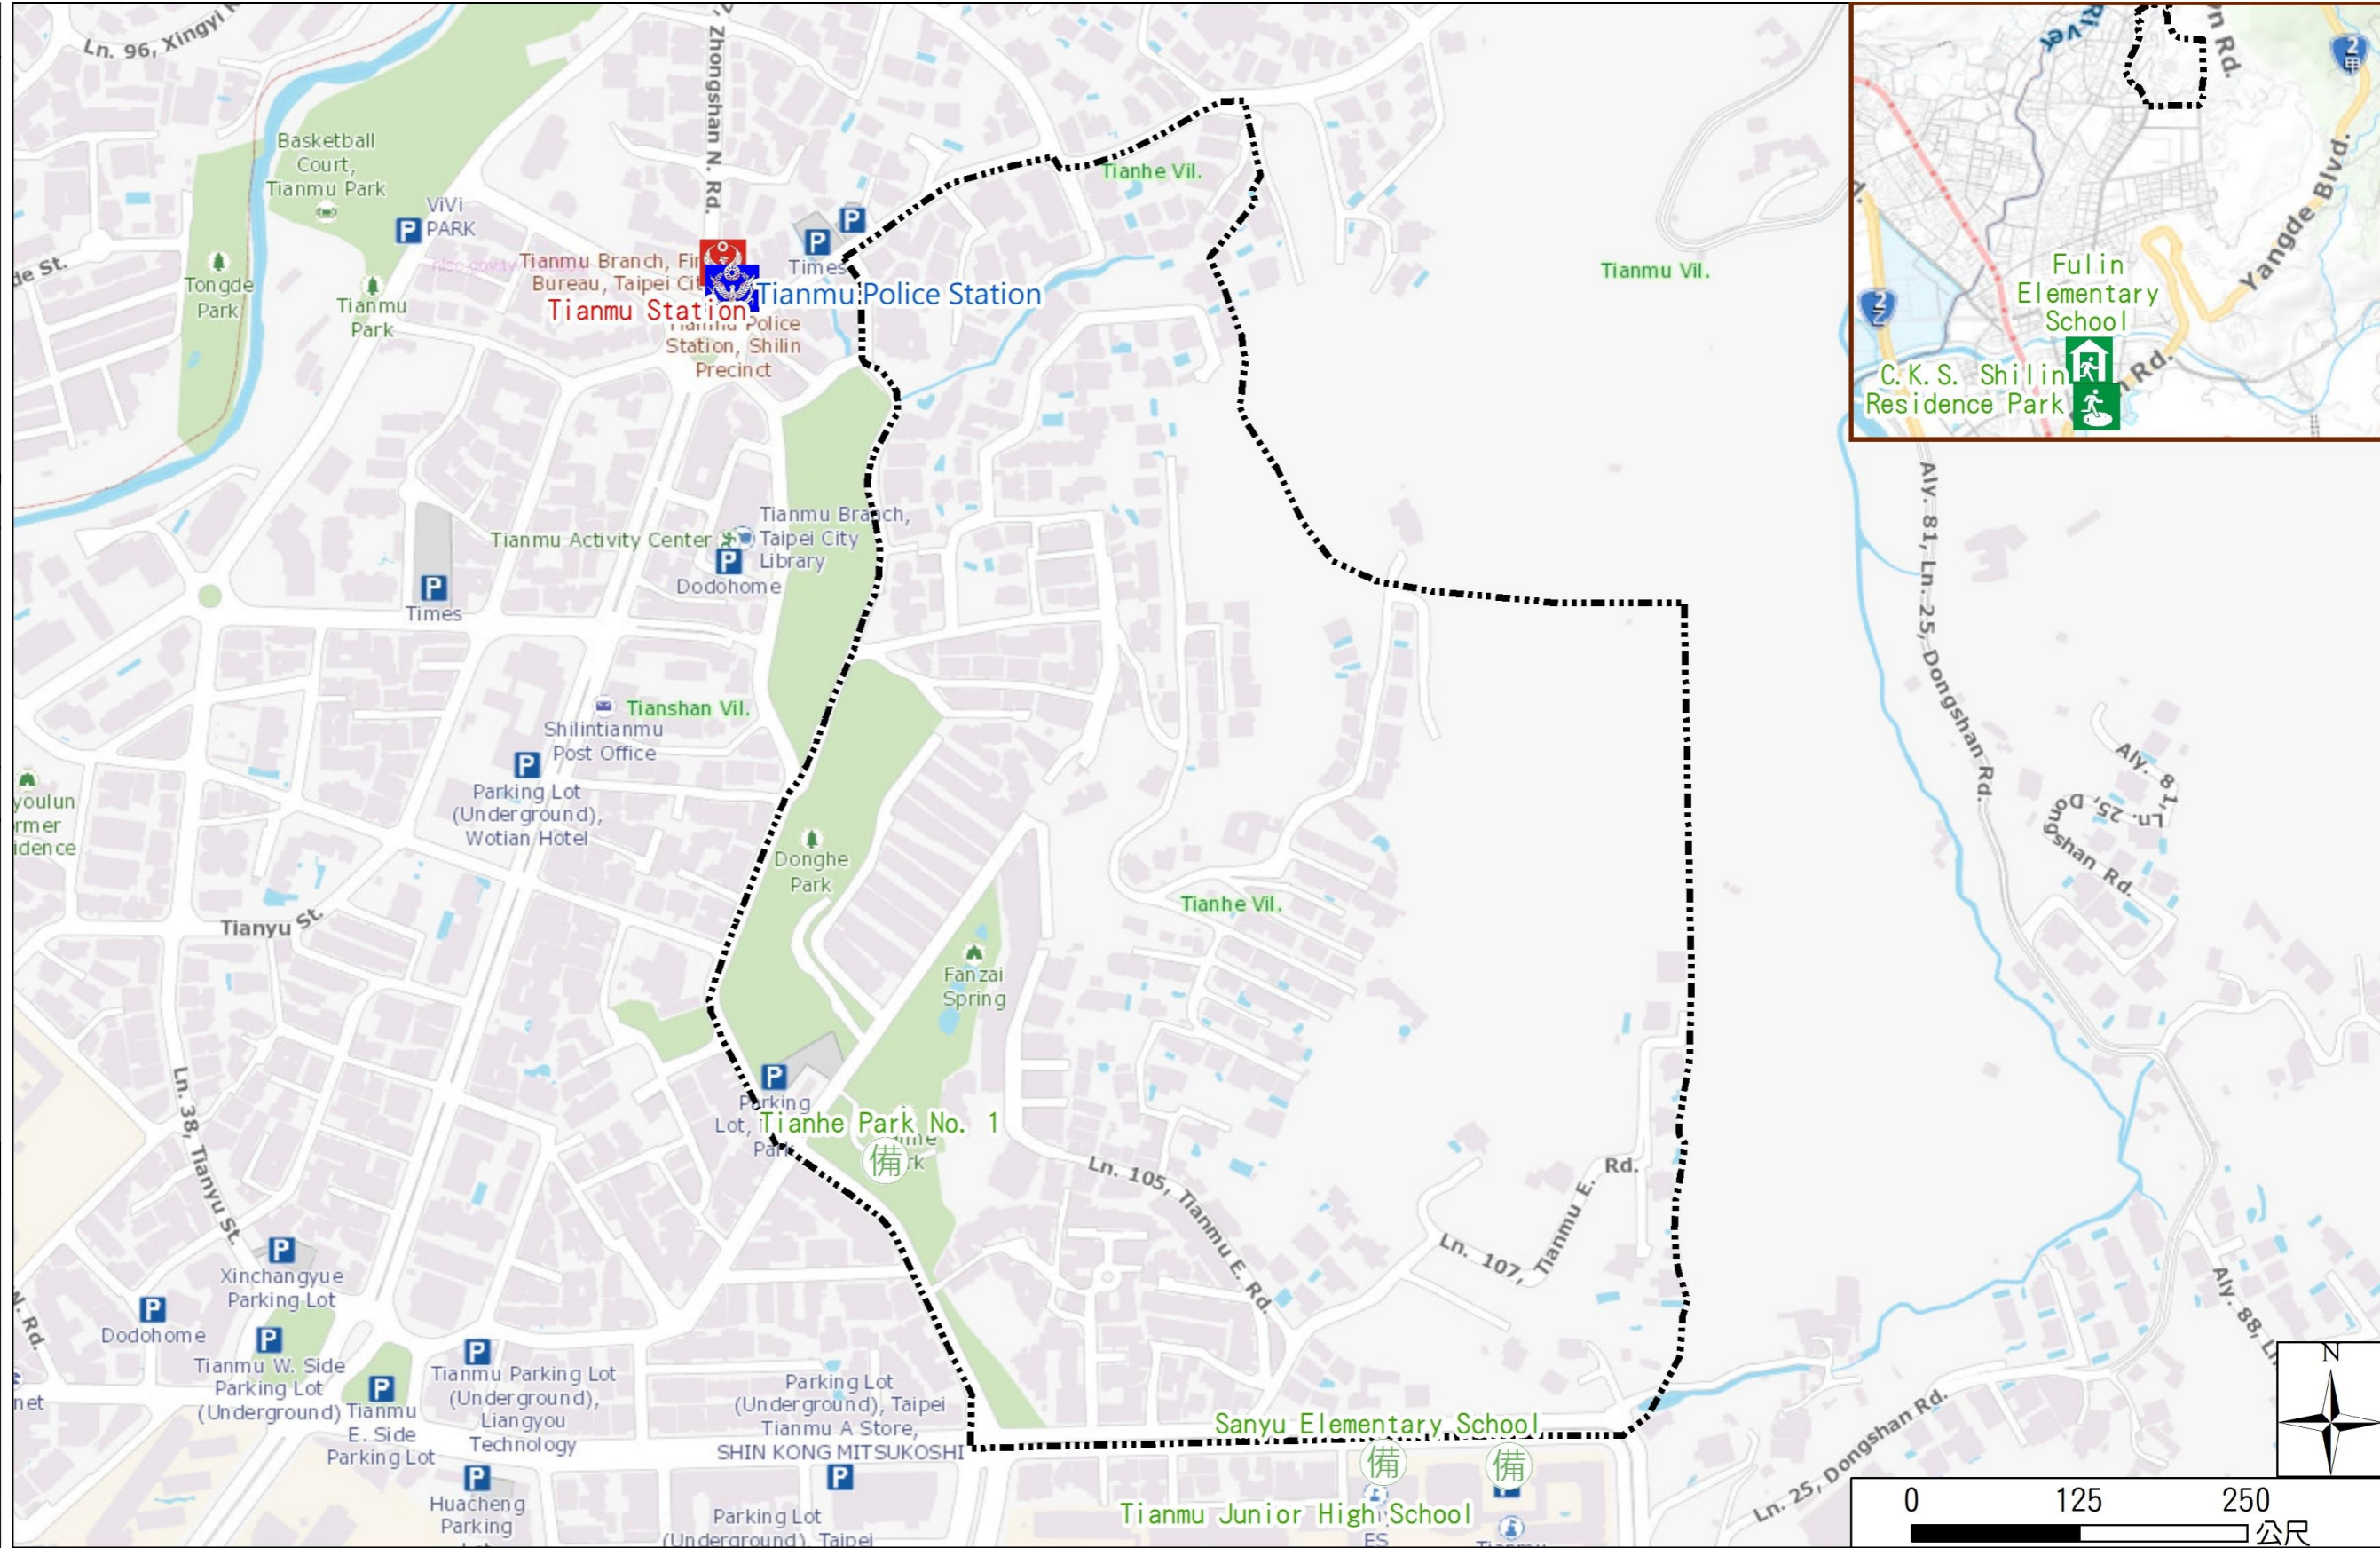

Tianhe Vil., Shilin Dist., Taipei City Evacuation Map

Emergency notification

Taipei Citizen Hotline : 1999
Fire Department Tel. : 119
Police Department Tel. : 110
EOC of Shilin Dist.
Non-emergency number : 02-28826200
Emergency number : 02-66110119
Officer
Mobile : 0972-295838
Note: Please call this District's EOC to ensure that the evacuation shelter is open

Disaster Prevention Information Website

[Taipei City Disaster Prevention Information Website](#)

Evacuation Principle

Flood: Vertical evacuation or preventive evacuation
Earthquake :

More disaster prevention knowledge :
[Taipei City Disaster Prevention Guide](#)

Evacuation Shelter

Name	C.K.S. Shilin Residence Park Applicable to earthquake situations
Address	No. 60, Fulin Rd.
Capacity	1930
Contact number	02-28812512
Name	Fulin Elementary School (School for Priority Shelter) Applicable to earthquake situations and flood situations
Address	No. 75, Fuzhi Rd.
Capacity	168
Contact number	02-28316293#204
Name	SanYu Elementary School
Address	No.116, Tianmu E. Rd.
Capacity	159
Contact number	02-28751369#717
Name	Tianmu Junior High School
Address	No. 120, Tianmu E. Rd
Capacity	99
Contact number	02-28754864#243

圖例 Legend	里界 Village Boundary	避難收容處所 Evacuation Shelter	防救災單位 Disaster Rescue Resources	重要地標 Landmark	
	里界 Village Boundary	室內避難收容處所(優先安置學校) Indoor Evacuation Shelter (School for Priority Shelter) 室外避難收容處所(防災公園) Outdoor Evacuation Shelter (Disaster Prevention Park) 避難收容處所(備用) Evacuation Shelter (Backup)	警察單位 Police Department 消防單位 Fire Department 急救責任醫院 Designated Hospital (Emergency Medical Treatment)	直升機起降場 Helipad	重要地標 Landmark