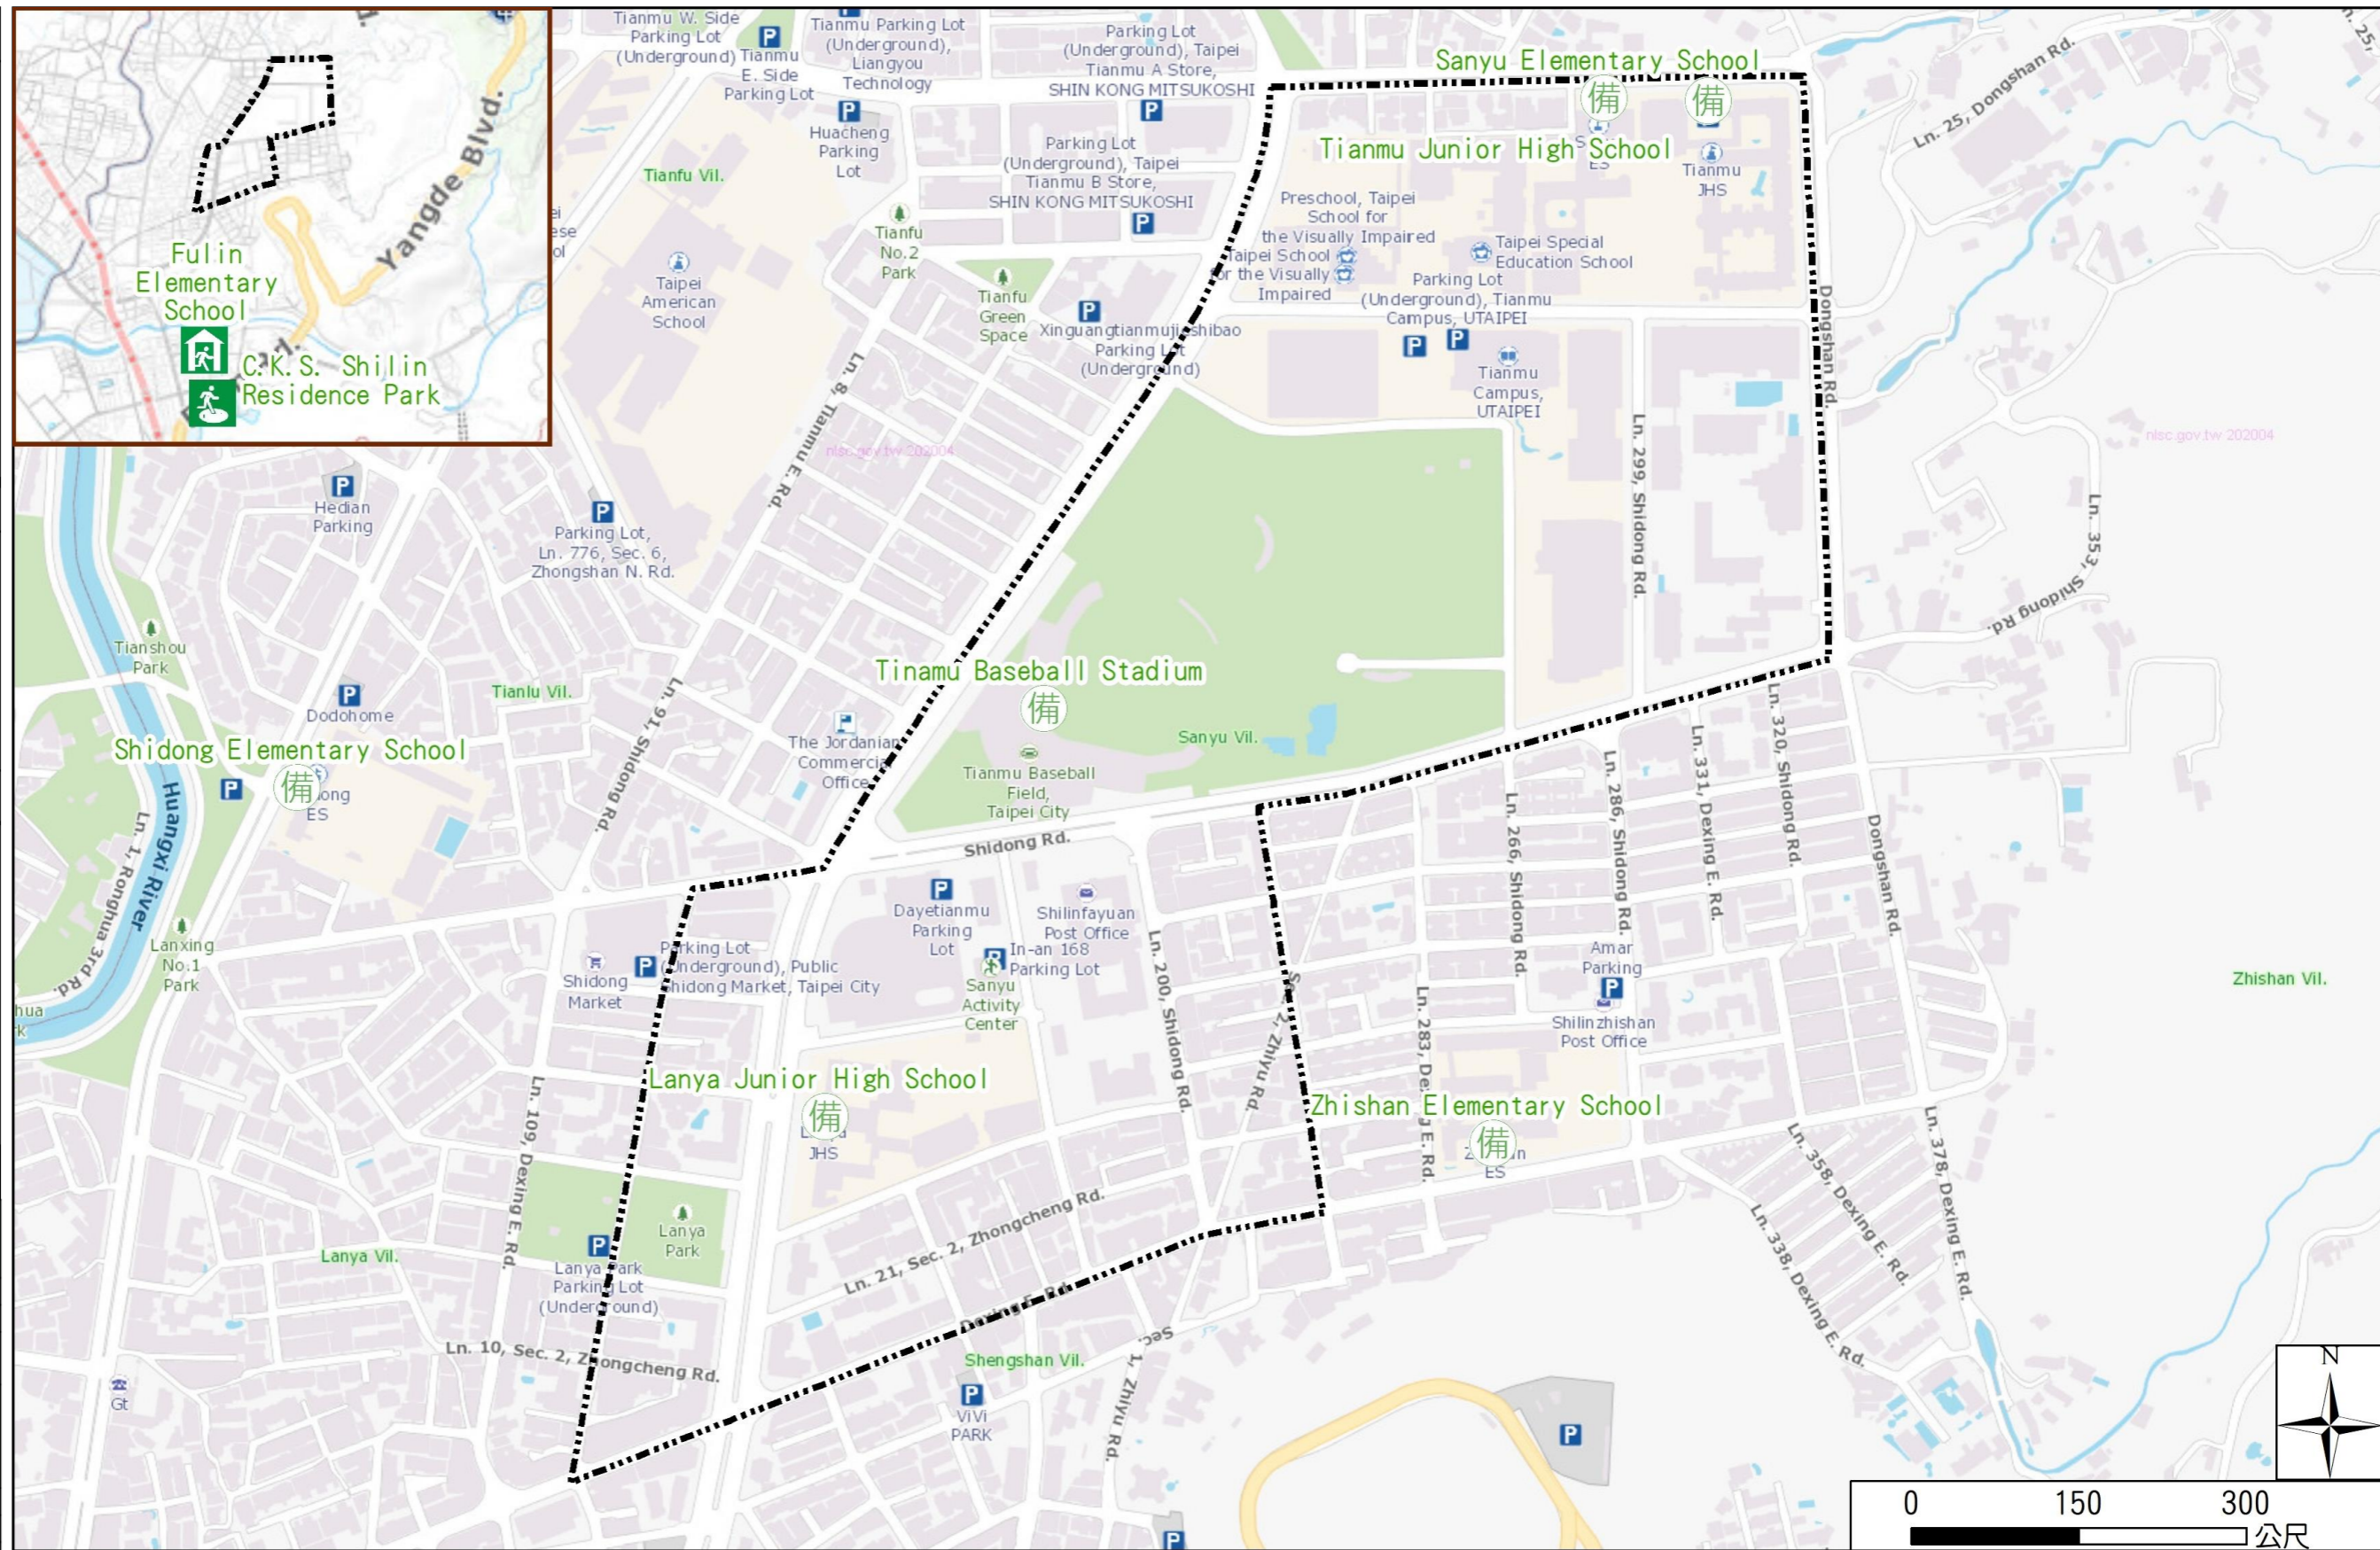

Sanyu Vil., Shilin Dist., Taipei City Evacuation Map

Emergency notification

Taipei Citizen Hotline : 1999
 Fire Department Tel. : 119
 Police Department Tel. : 110
 EOC of Shilin Dist.
 Non-emergency number : 02-28826200
 Emergency number : 02-66110119
 Officer
 Mobile : 0972-295832
 Note: Please call this District's EOC to ensure that the evacuation shelter is open

Disaster Prevention Information Website

Taipei City Disaster Prevention Information Website

Evacuation Principle

Flood: Vertical evacuation or preventive evacuation
 Earthquake :

More disaster prevention knowledge :
 Taipei City Disaster Prevention Guide

Evacuation Shelter

Name	C.K.S. Shilin Residence Park Applicable to earthquake situations
Address	No. 60, Fulin Rd.
Capacity	1930
Contact number	02-28812512
Name	Fulin Elementary School (School for Priority Shelter) Applicable to earthquake situations and flood situations
Address	No. 75, Fuzhi Rd.
Capacity	168
Contact number	02-28316293#204
Name	Tianmu Junior High School
Address	No. 120, Tianmu E. Rd
Capacity	99
Contact number	02-28754864#243
Name	Lanya Junior High School
Address	No.51, Sec. 2, Zhongcheng Rd.
Capacity	130
Contact number	02-28329377#500

Legend 圖例	里界 Village Boundary	避難收容處所 Evacuation Shelter	防救災單位 Disaster Rescue Resources	重要地標 Landmark
	里界 Village Boundary	室內避難收容處所(優先安置學校) Indoor Evacuation Shelter (School for Priority Shelter)	警察單位 Police Department	直升機起降場 Helipad
		室外避難收容處所(防災公園) Outdoor Evacuation Shelter (Disaster Prevention Park)	消防單位 Fire Department	重要地標 Landmark
		避難收容處所(備用) Evacuation Shelter (Backup)	急救責任醫院 Designated Hospital (Emergency Medical Treatment)	