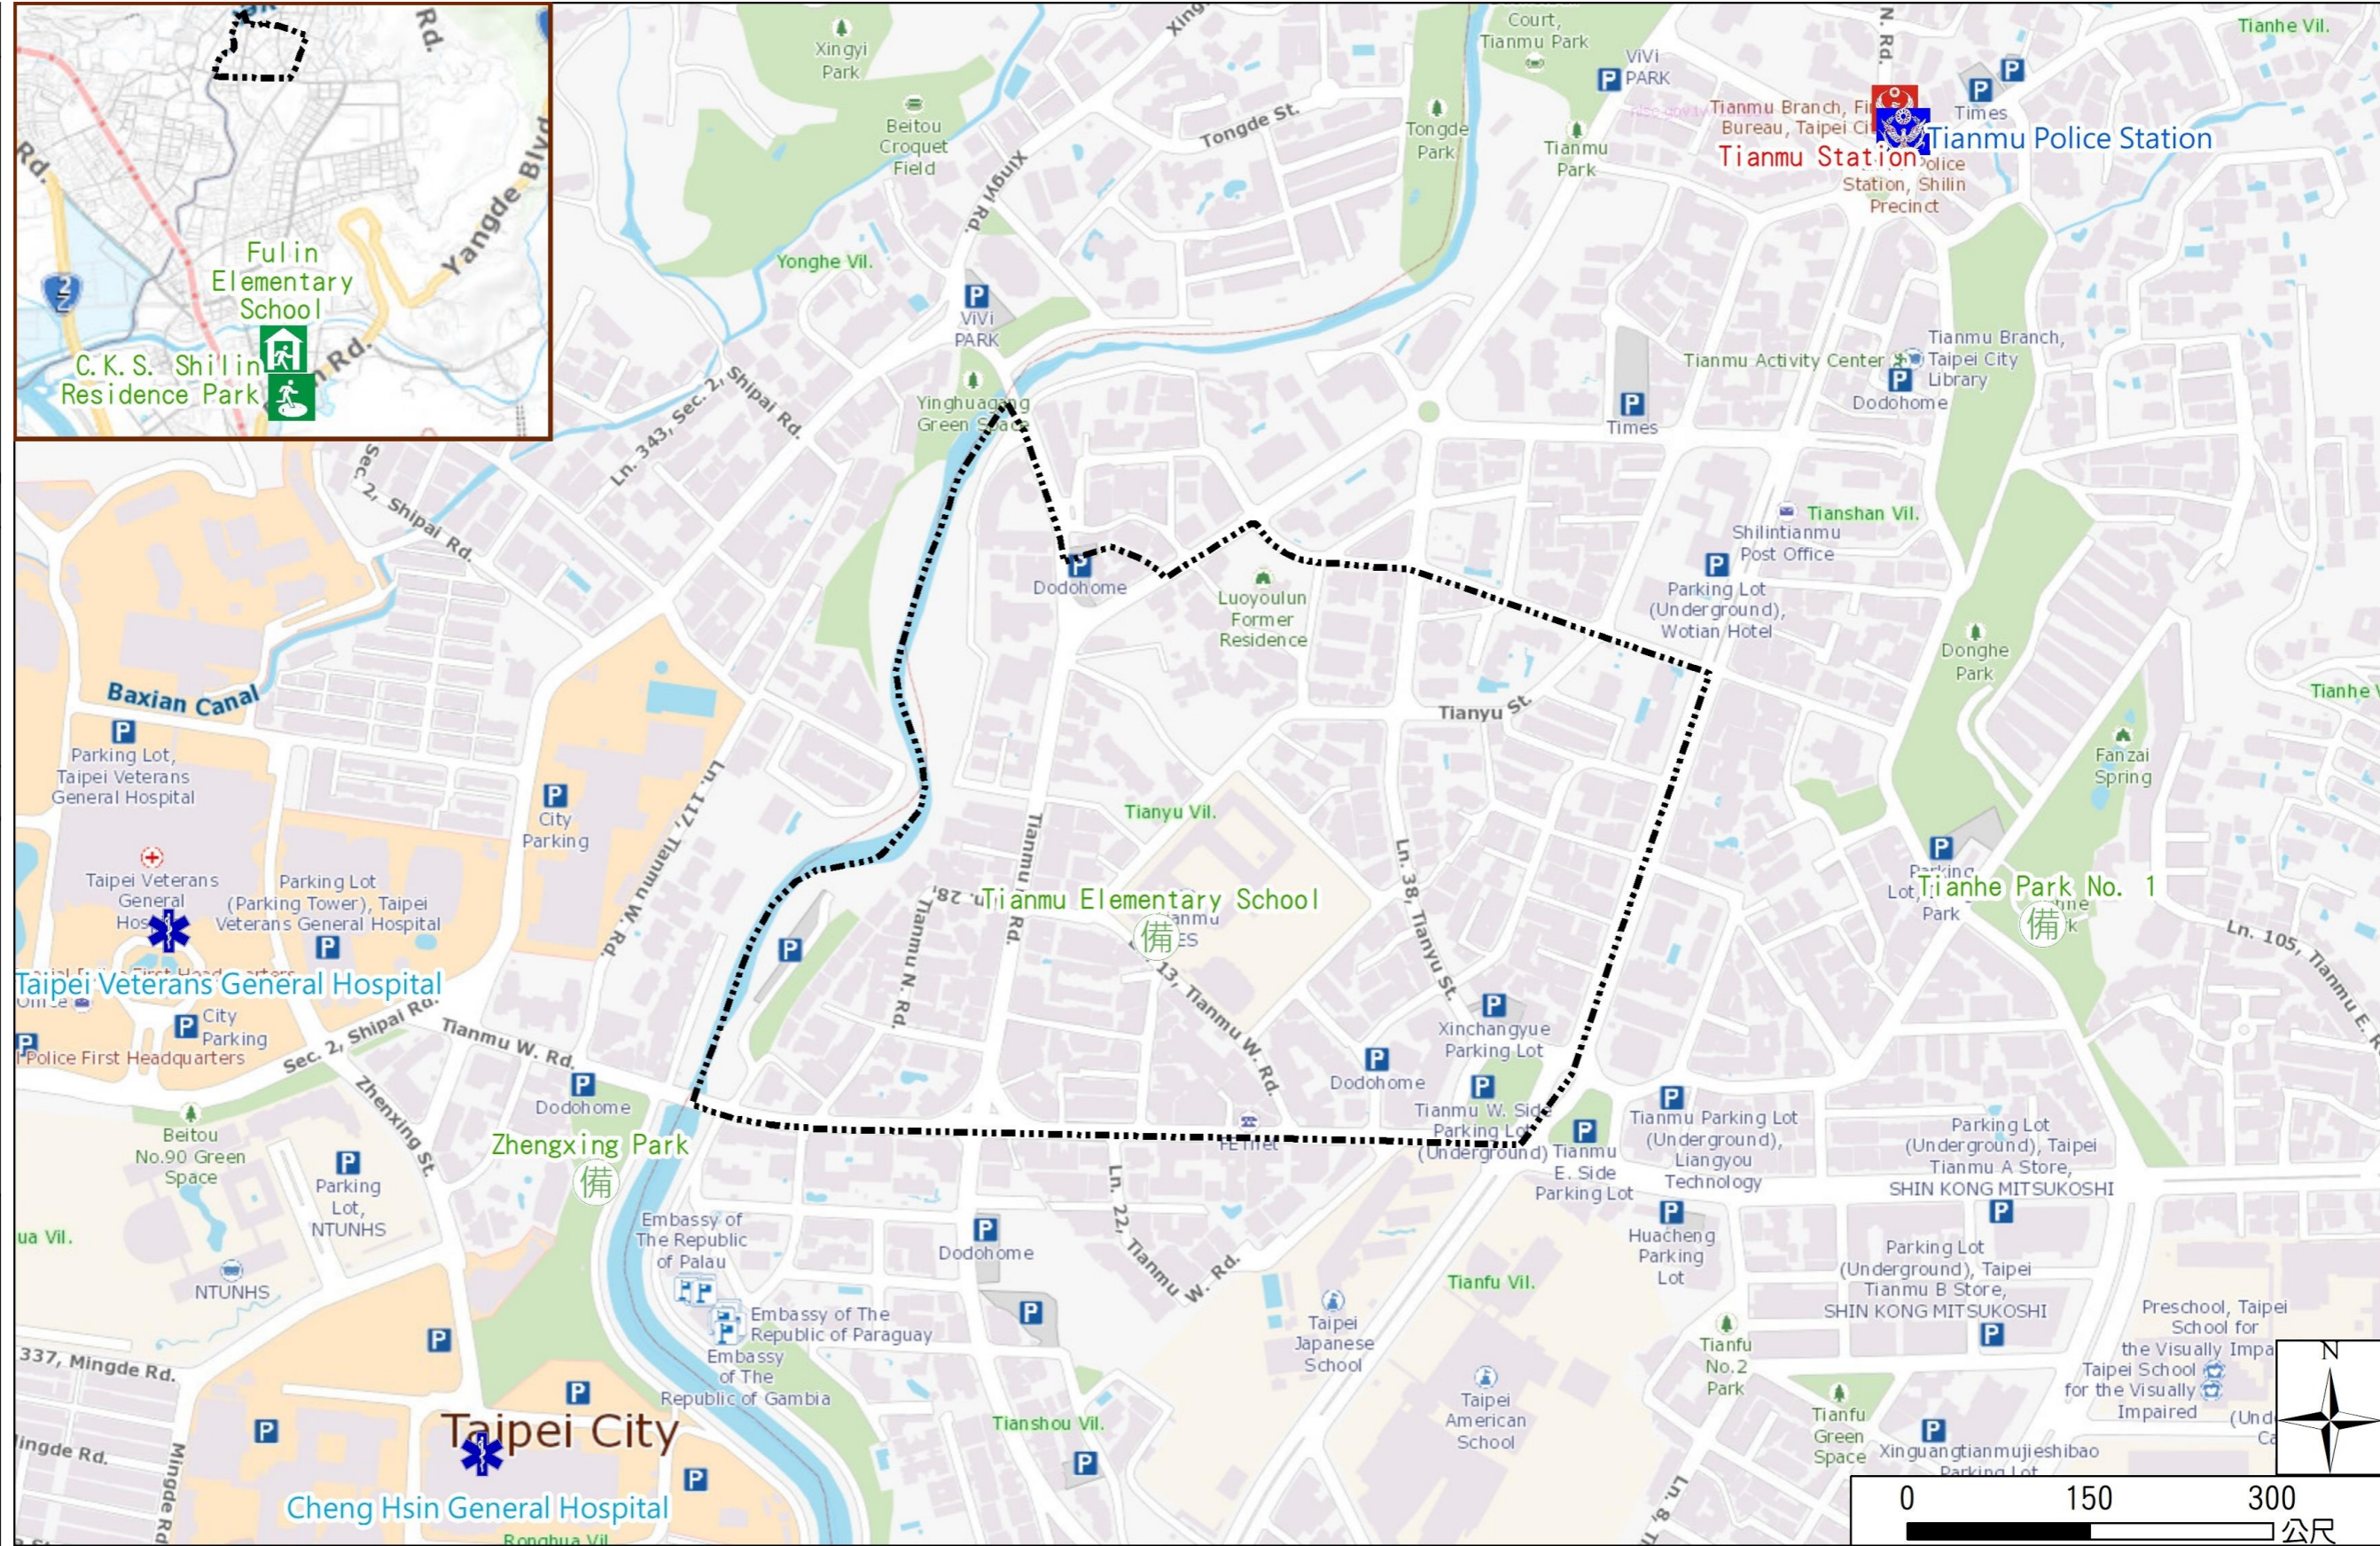

Tianyu Vil., Shilin Dist., Taipei City Evacuation Map

Emergency notification

Taipei Citizen Hotline : 1999
 Fire Department Tel. : 119
 Police Department Tel. : 110
 EOC of Shilin Dist.
 Non-emergency number : 02-28826200
 Emergency number : 02-66110119
 Officer
 Mobile : 0972-295840
 Note: Please call this District's EOC to ensure that the evacuation shelter is open

Disaster Prevention Information Website

Taipei City Disaster Prevention Information Website

Evacuation Principle

Flood: Vertical evacuation or preventive evacuation
 Earthquake :

More disaster prevention knowledge :
 Taipei City Disaster Prevention Guide

Evacuation Shelter

Name	C.K.S. Shilin Residence Park Applicable to earthquake situations
Address	No. 60, Fulin Rd.
Capacity	1930
Contact number	02-28812512
Name	Fulin Elementary School (School for Priority Shelter) Applicable to earthquake situations and flood situations
Address	No. 75, Fuzhi Rd.
Capacity	168
Contact number	02-28316293#204
Name	Tianmu Elementary School
Address	No.12, Tianyu St.
Capacity	323
Contact number	02-28723336#9501
Name	Tianhe Park No. 1
Address	Ln. 69, Tianmu E. Rd.
Capacity	1296
Contact number	02-28832130#115

Legend 圖例	里界 Village Boundary	避難收容處所 Evacuation Shelter	防救災單位 Disaster Rescue Resources	重要地標 Landmark
	里界 Village Boundary	 室內避難收容處所(優先安置學校) Indoor Evacuation Shelter (School for Priority Shelter)	 警察單位 Police Department	 直升機起降場 Helipad
	山坡地老舊聚落 Hillside Communities	 室外避難收容處所(防災公園) Outdoor Evacuation Shelter (Disaster Prevention Park)	 消防單位 Fire Department	 重要地標 Landmark
	土石流潛勢溪流 Potential Debris Flow Hazard Torrent	 避難收容處所(備用) Evacuation Shelter (Backup)	 急救責任醫院 Designated Hospital (Emergency Medical Treatment)	