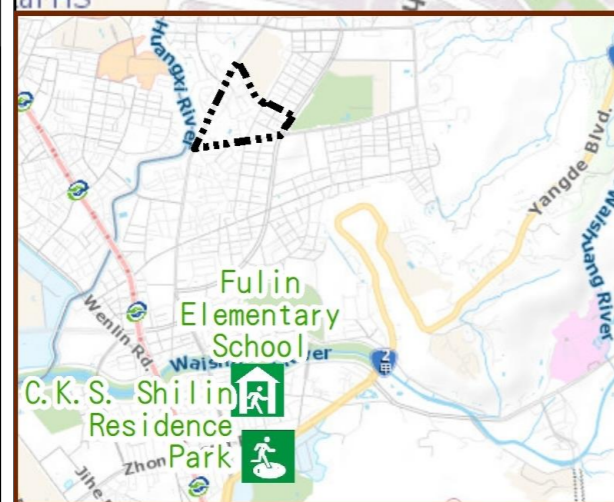

## Evacuation Shelter

Name	C.K.S. Shilin Residence Park Applicable to earthquake situations
Address	No. 60, Fulin Rd.
Capacity	1930
Contact number	02-28812512
Name	Fulin Elementary School (School for Priority Shelter) Applicable to earthquake situations and flood situations
Address	No. 75, Fuzhi Rd.
Capacity	168
Contact number	02-28316293#204
Name	Shidong Elementary School
Address	No. 392, Sec. 6, Zhongshan N. Rd.
Capacity	275
Contact number	02-28710064#242
Name	Lanya Junior High School
Address	No.51, Sec. 2, Zhongcheng Rd.
Capacity	130
Contact number	02-28329377#500

圖例