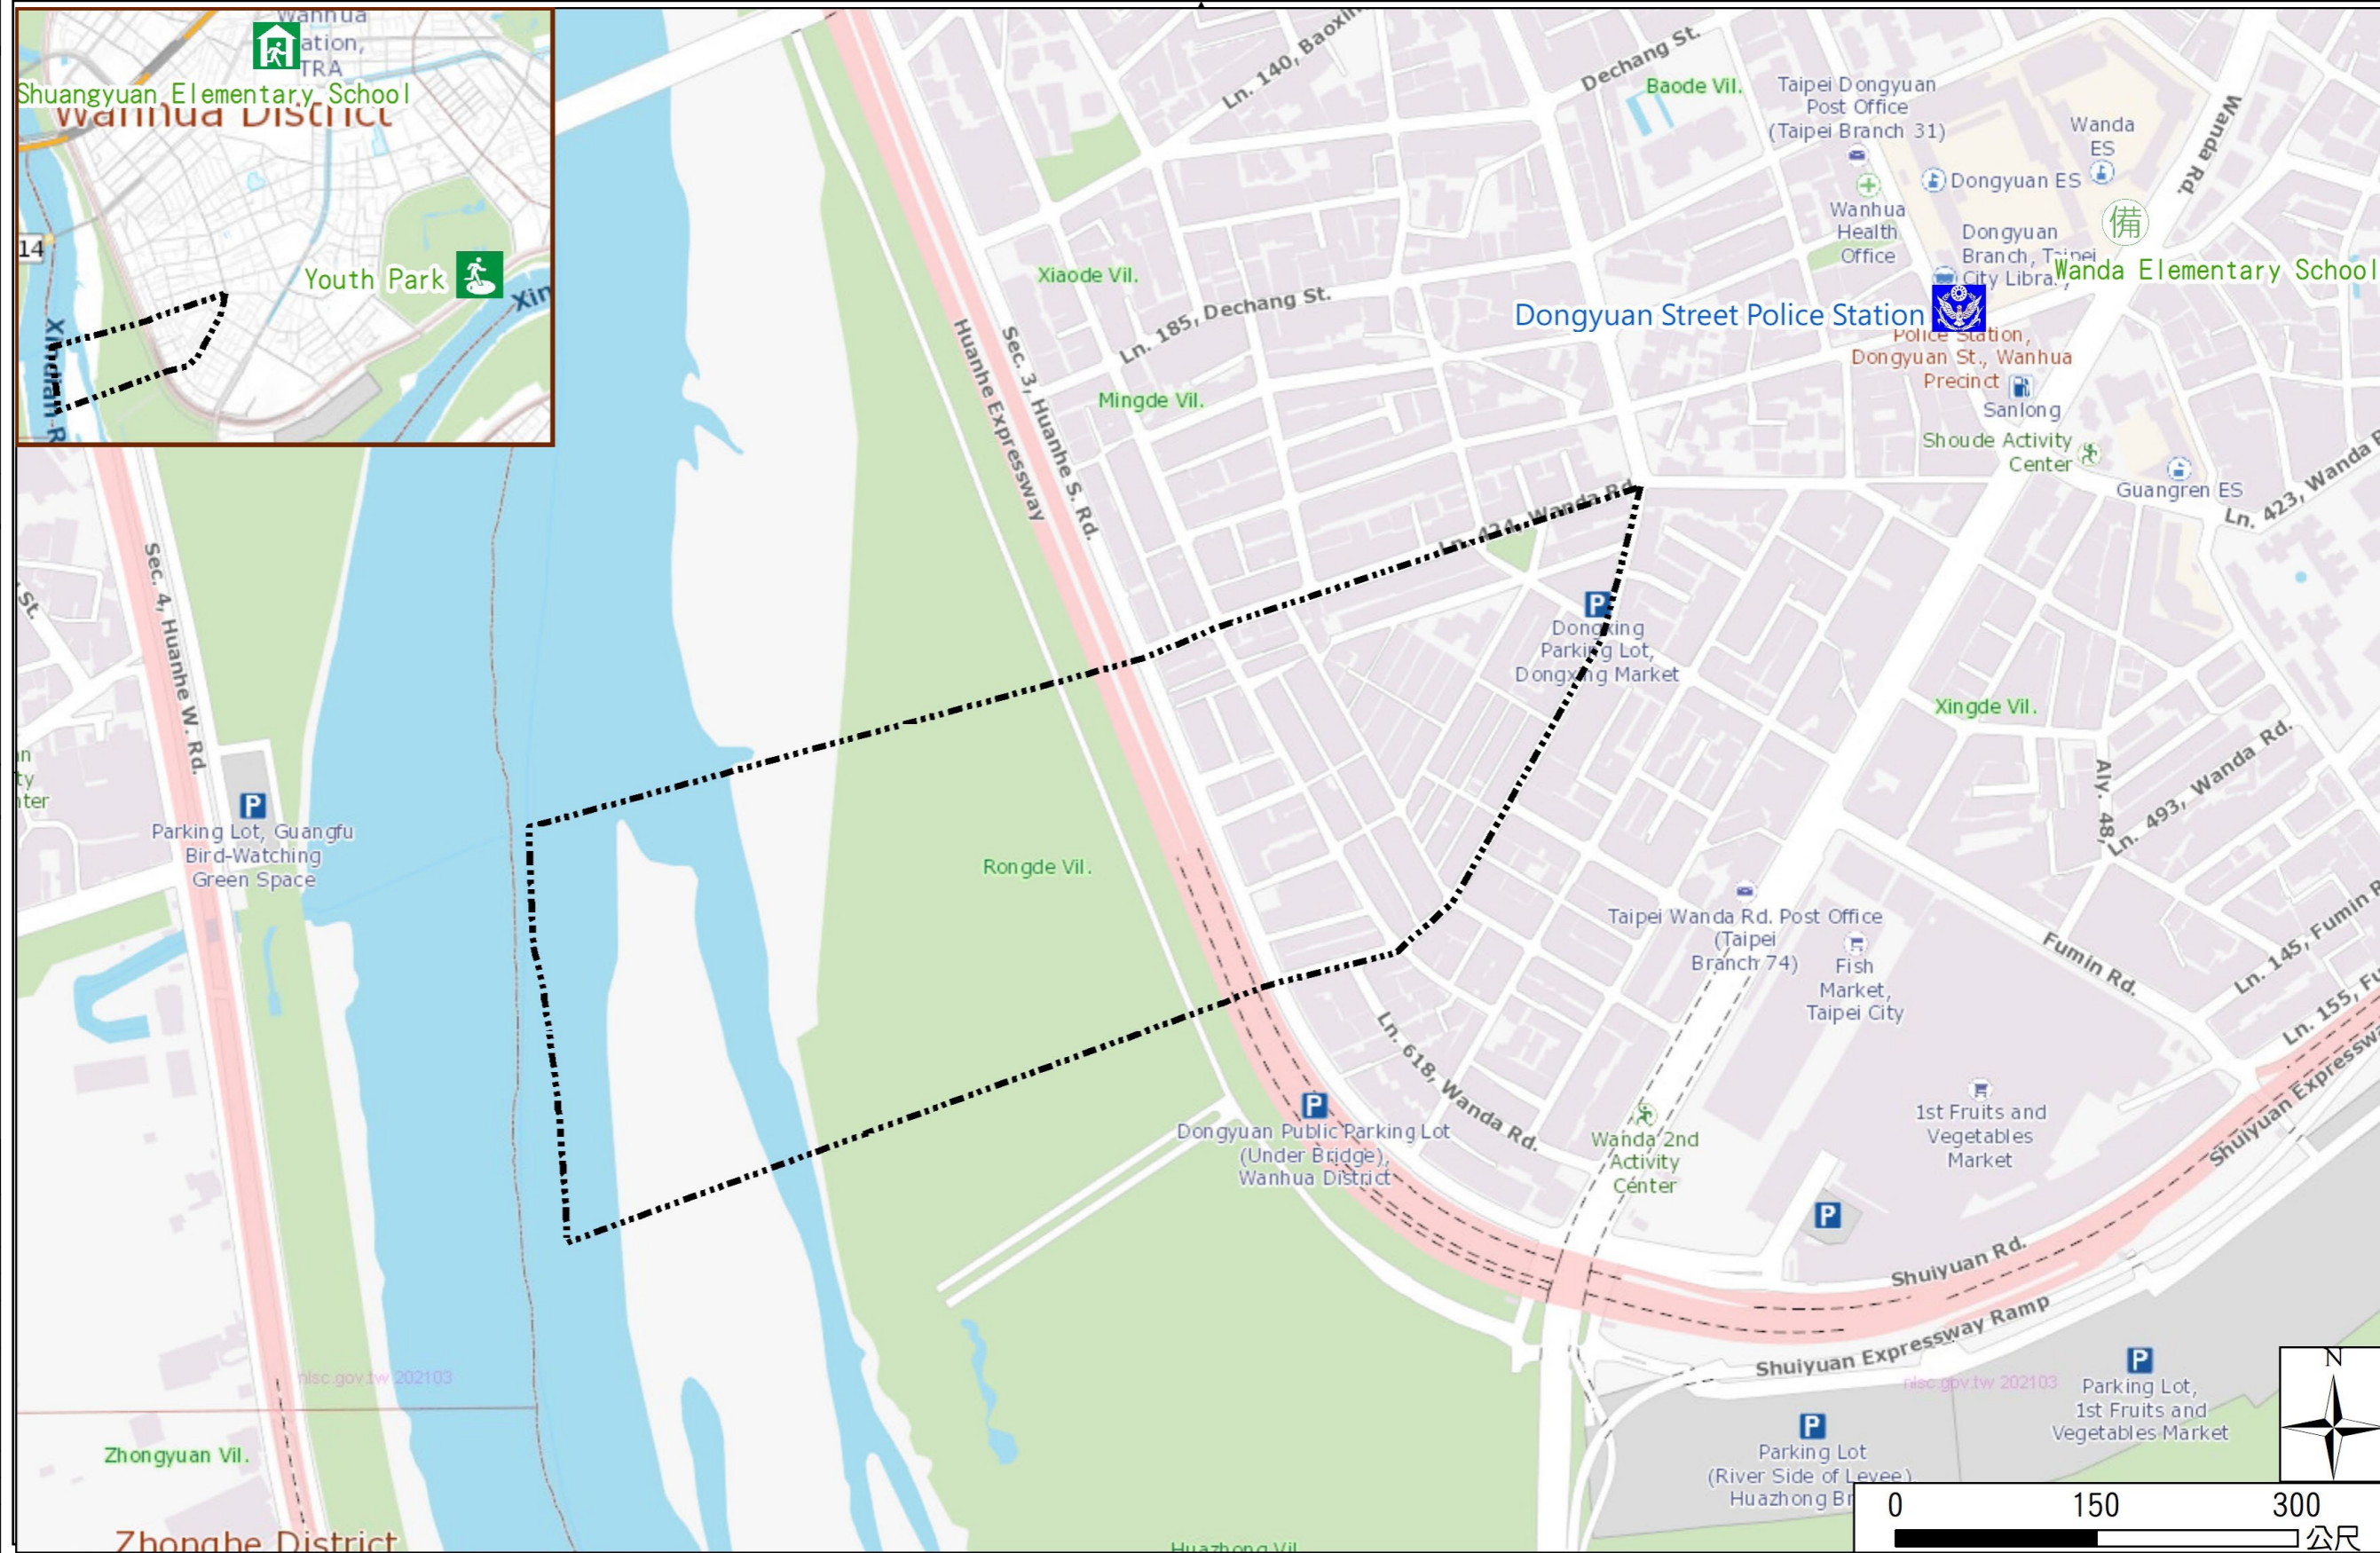

Rongde Vil., Wanhua Dist., Taipei City Evacuation Map

Disaster notification Unit

Taipei Citizen Hotline : 1999
Fire Department Tel. : 119
Police Department Tel. : 110
EOC of Wanhua Dist.
Non-emergency number :
02-23064468
Emergency number :
02-66309119
Officer
Mobile : 0988-179751
Note: Please call this District's
EOC to ensure that the evacuation
shelter is open

Disaster Prevention Information Website

Taipei of Disaster Prevention

Knowledge of disaster prevention

Flood: Vertical evacuation or preventive evacuation
Earthquake :

More disaster prevention knowledge :
Taipei City Disaster Prevention Guide

Evacuation Shelter

Name	Youth Park Applicable to earthquake situations
Address	No.199, Shuiyuan Rd.
Capacity	31449
Contact number	02-23032451
Name	Shuangyuan Elementary School (School for Priority Shelter) Applicable to flood situations and earthquake situations
Address	No.315, Juguang Rd.
Capacity	123
Contact number	02-23061893#131
Name	Xinhe Elementary School (School for Priority Shelter) Applicable to earthquake situations
Address	No. 31, Ln. 125, Xizang Rd.
Capacity	79
Contact number	02-23038298#1401
Name	Shuangyuan Junior High School
Address	No.2, Xingyi St.
Capacity	210
Contact number	02-23030827#140

圖例

里界 Village Boundary	避難收容處所 Evacuation Shelter	防救災單位 Disaster Rescue Resources	重要地標 Landmark
里界 Village Boundary	室內避難收容處所(優先安置學校) Indoor Evacuation Shelter (School for Priority Shelter) 室外避難收容處所(防災公園) Outdoor Evacuation Shelter (Disaster Prevention Park) 避難收容處所(備用) Evacuation Shelter (Backup)	警察單位 Police Department 消防單位 Fire Department 急救責任醫院 Designated Hospital (Emergency Medical Treatment)	重要地標 Landmark