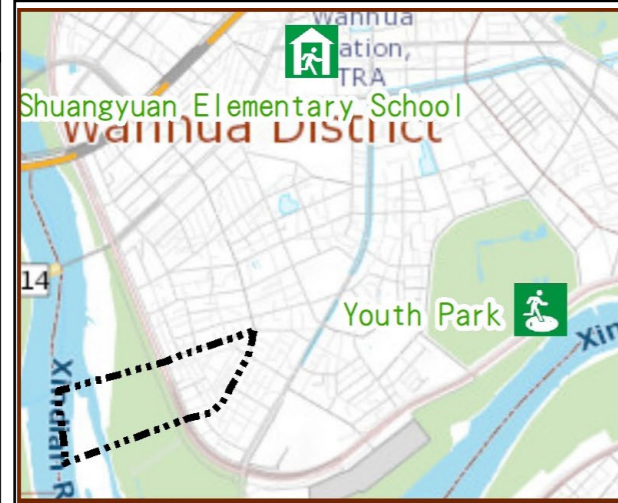

# Rongde Vil., Wanhua Dist., Taipei City Evacuation Map

## Evacuation Shelter

Name	Youth Park Applicable to earthquake situations
Address	No.199, Shuiyuan Rd.
Capacity	31449
Contact number	02-23032451
Name	Shuangyuan Elementary School (School for Priority Shelter) Applicable to flood situations and earthquake situations
Address	No.315, Juguang Rd.
Capacity	123
Contact number	02-23061893#131
Name	Xinhe Elementary School (School for Priority Shelter) Applicable to earthquake situations
Address	No. 31, Ln. 125, Xizang Rd.
Capacity	79
Contact number	02-23038298#1401
Name	Shuangyuan Junior High School
Address	No.2, Xingyi St.
Capacity	210
Contact number	02-23030827#140