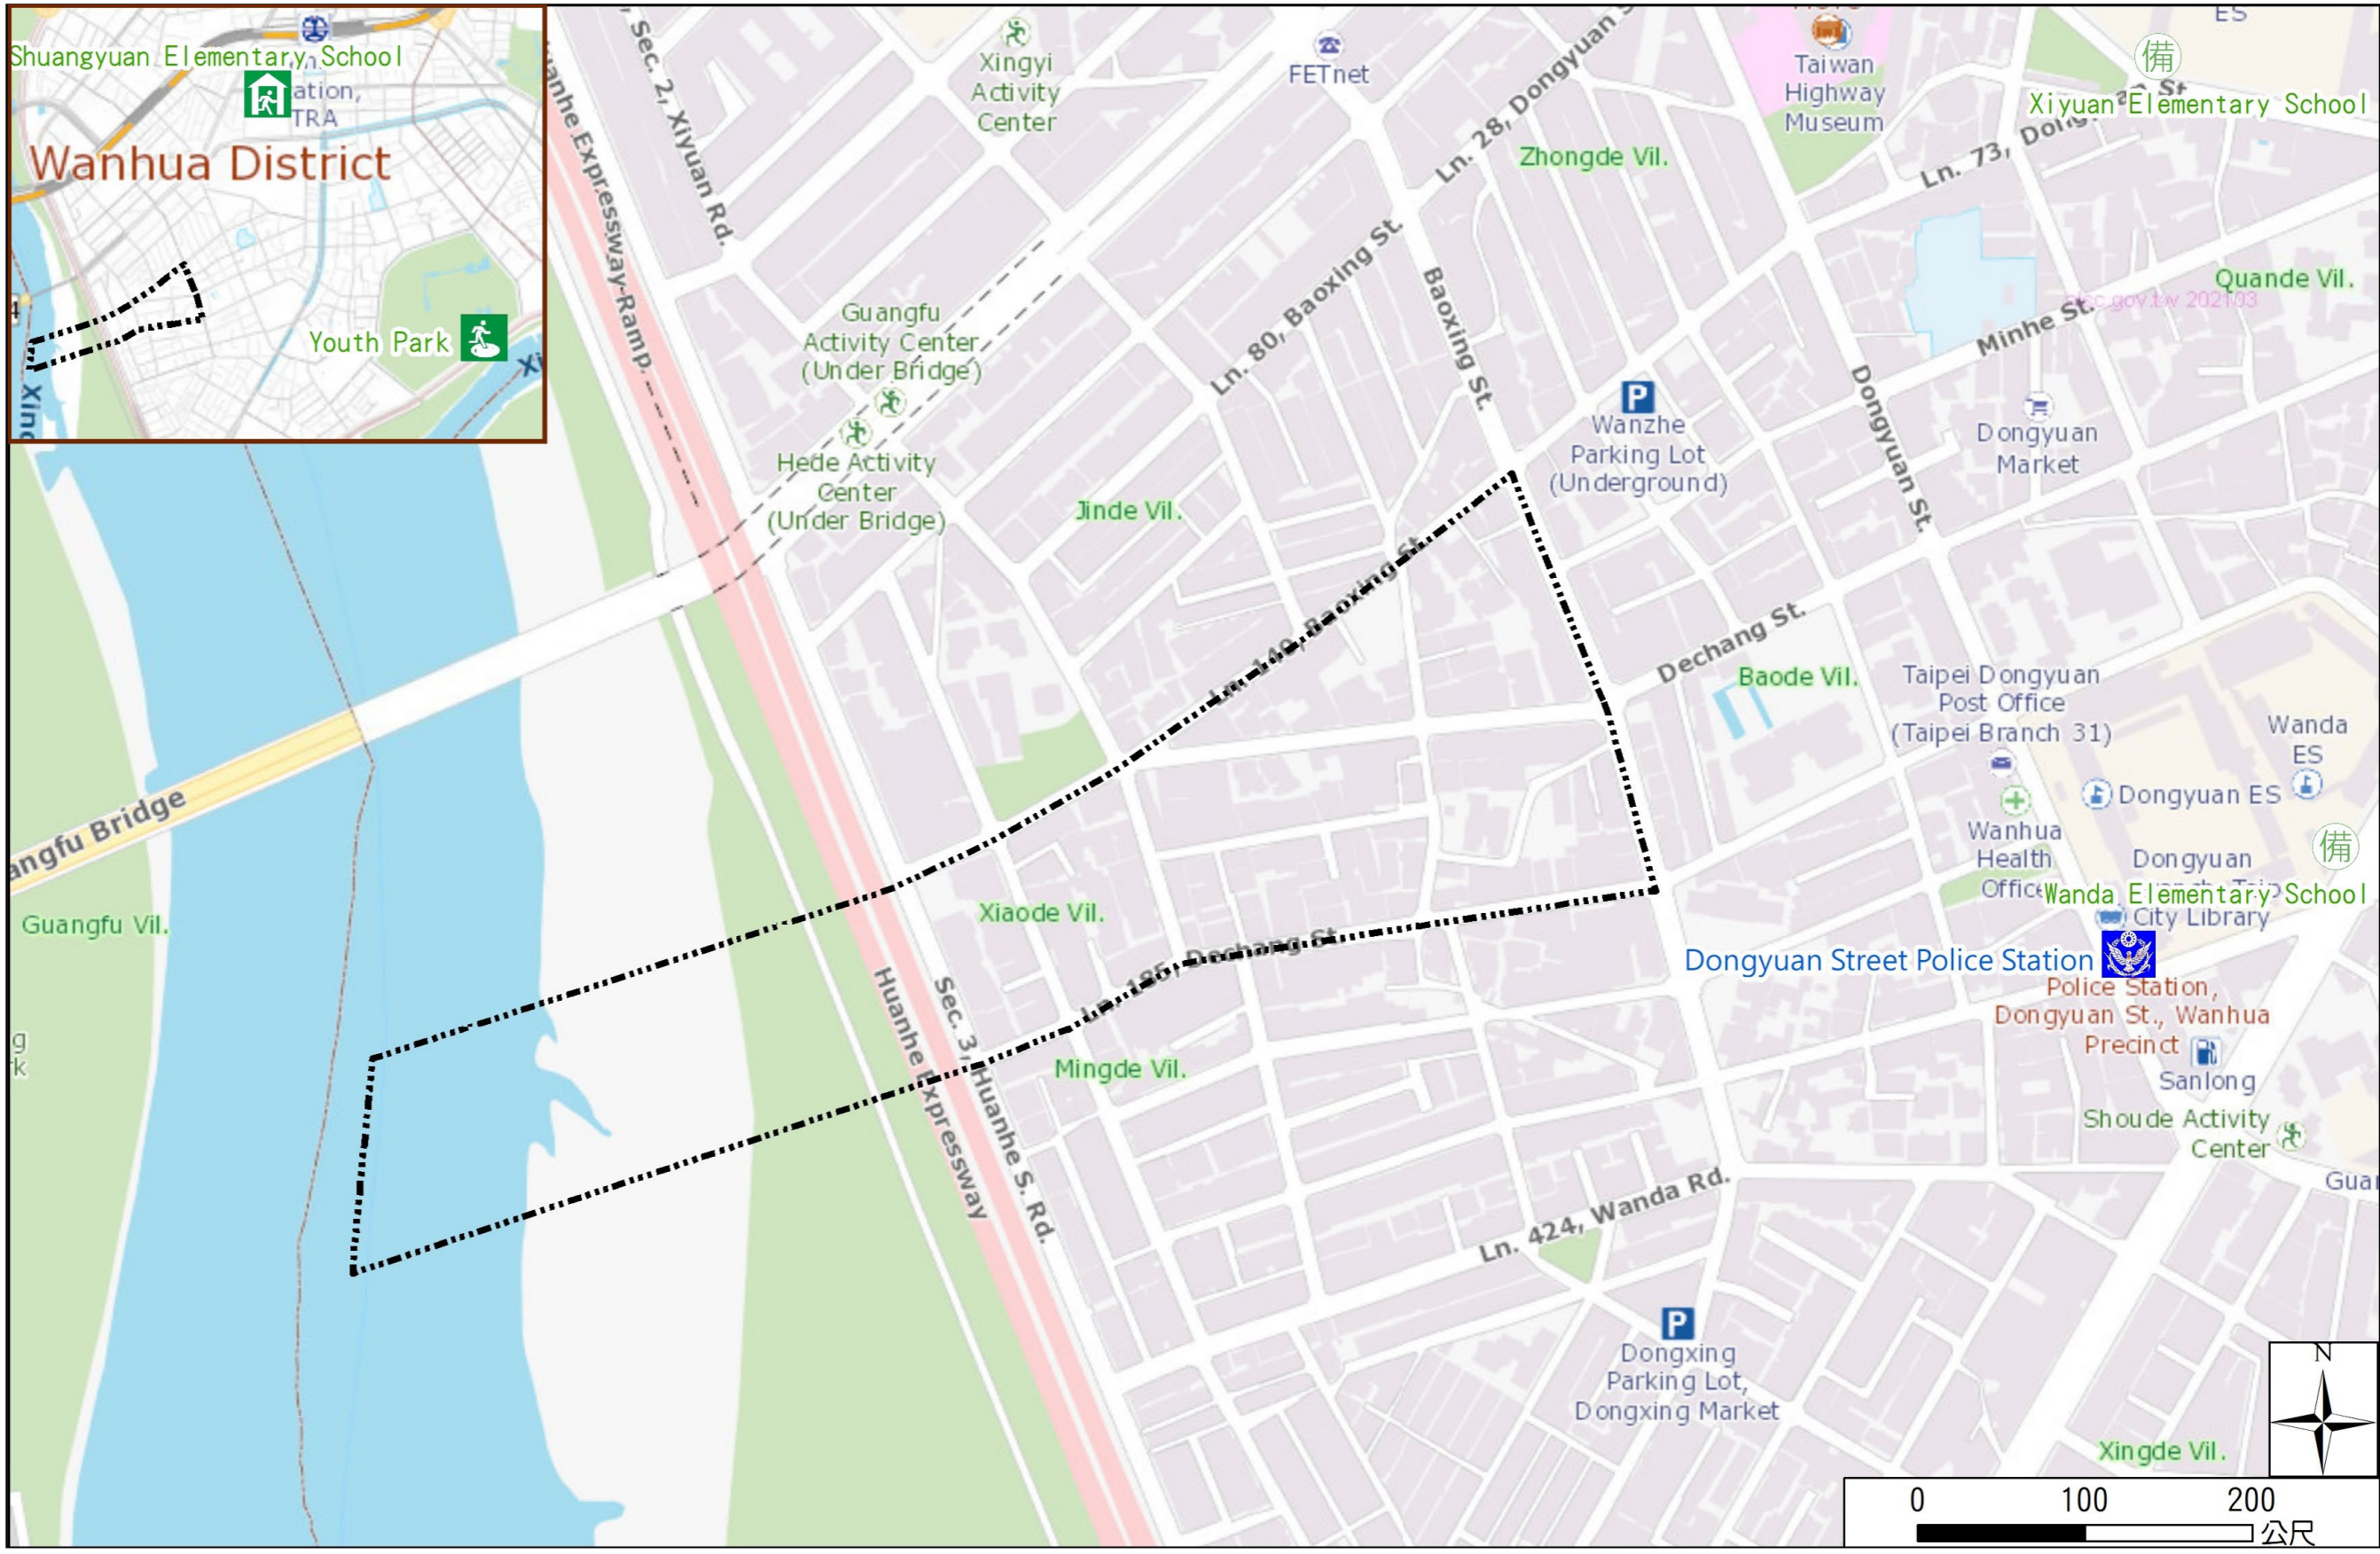

Xiaode Vil., Wanhua Dist., Taipei City Evacuation Map

Disaster notification Unit

Taipei Citizen Hotline : 1999
 Fire Department Tel. : 119
 Police Department Tel. : 110
 EOC of Wanhua Dist.
 Non-emergency number : 02-23064468
 Emergency number : 02-66309119
 Officer
 Mobile : 0988-179736
 Note: Please call this District's EOC to ensure that the evacuation shelter is open

Evacuation Shelter

Name	Youth Park Applicable to earthquake situations
Address	No.199, Shuiyuan Rd.
Capacity	31449
Contact number	02-23032451
Name	Shuangyuan Elementary School (School for Priority Shelter) Applicable to flood situations and earthquake situations
Address	No.315, Juguang Rd.
Capacity	123
Contact number	02-23061893 # 131
Name	Xiyuan Elementary School
Address	No. 65, Ln. 73, Dongyuan St.
Capacity	203
Contact number	02-23030257#125
Name	Shuangyuan Junior High School
Address	No.2, Xingyi St.
Capacity	210
Contact number	02-23030827#140