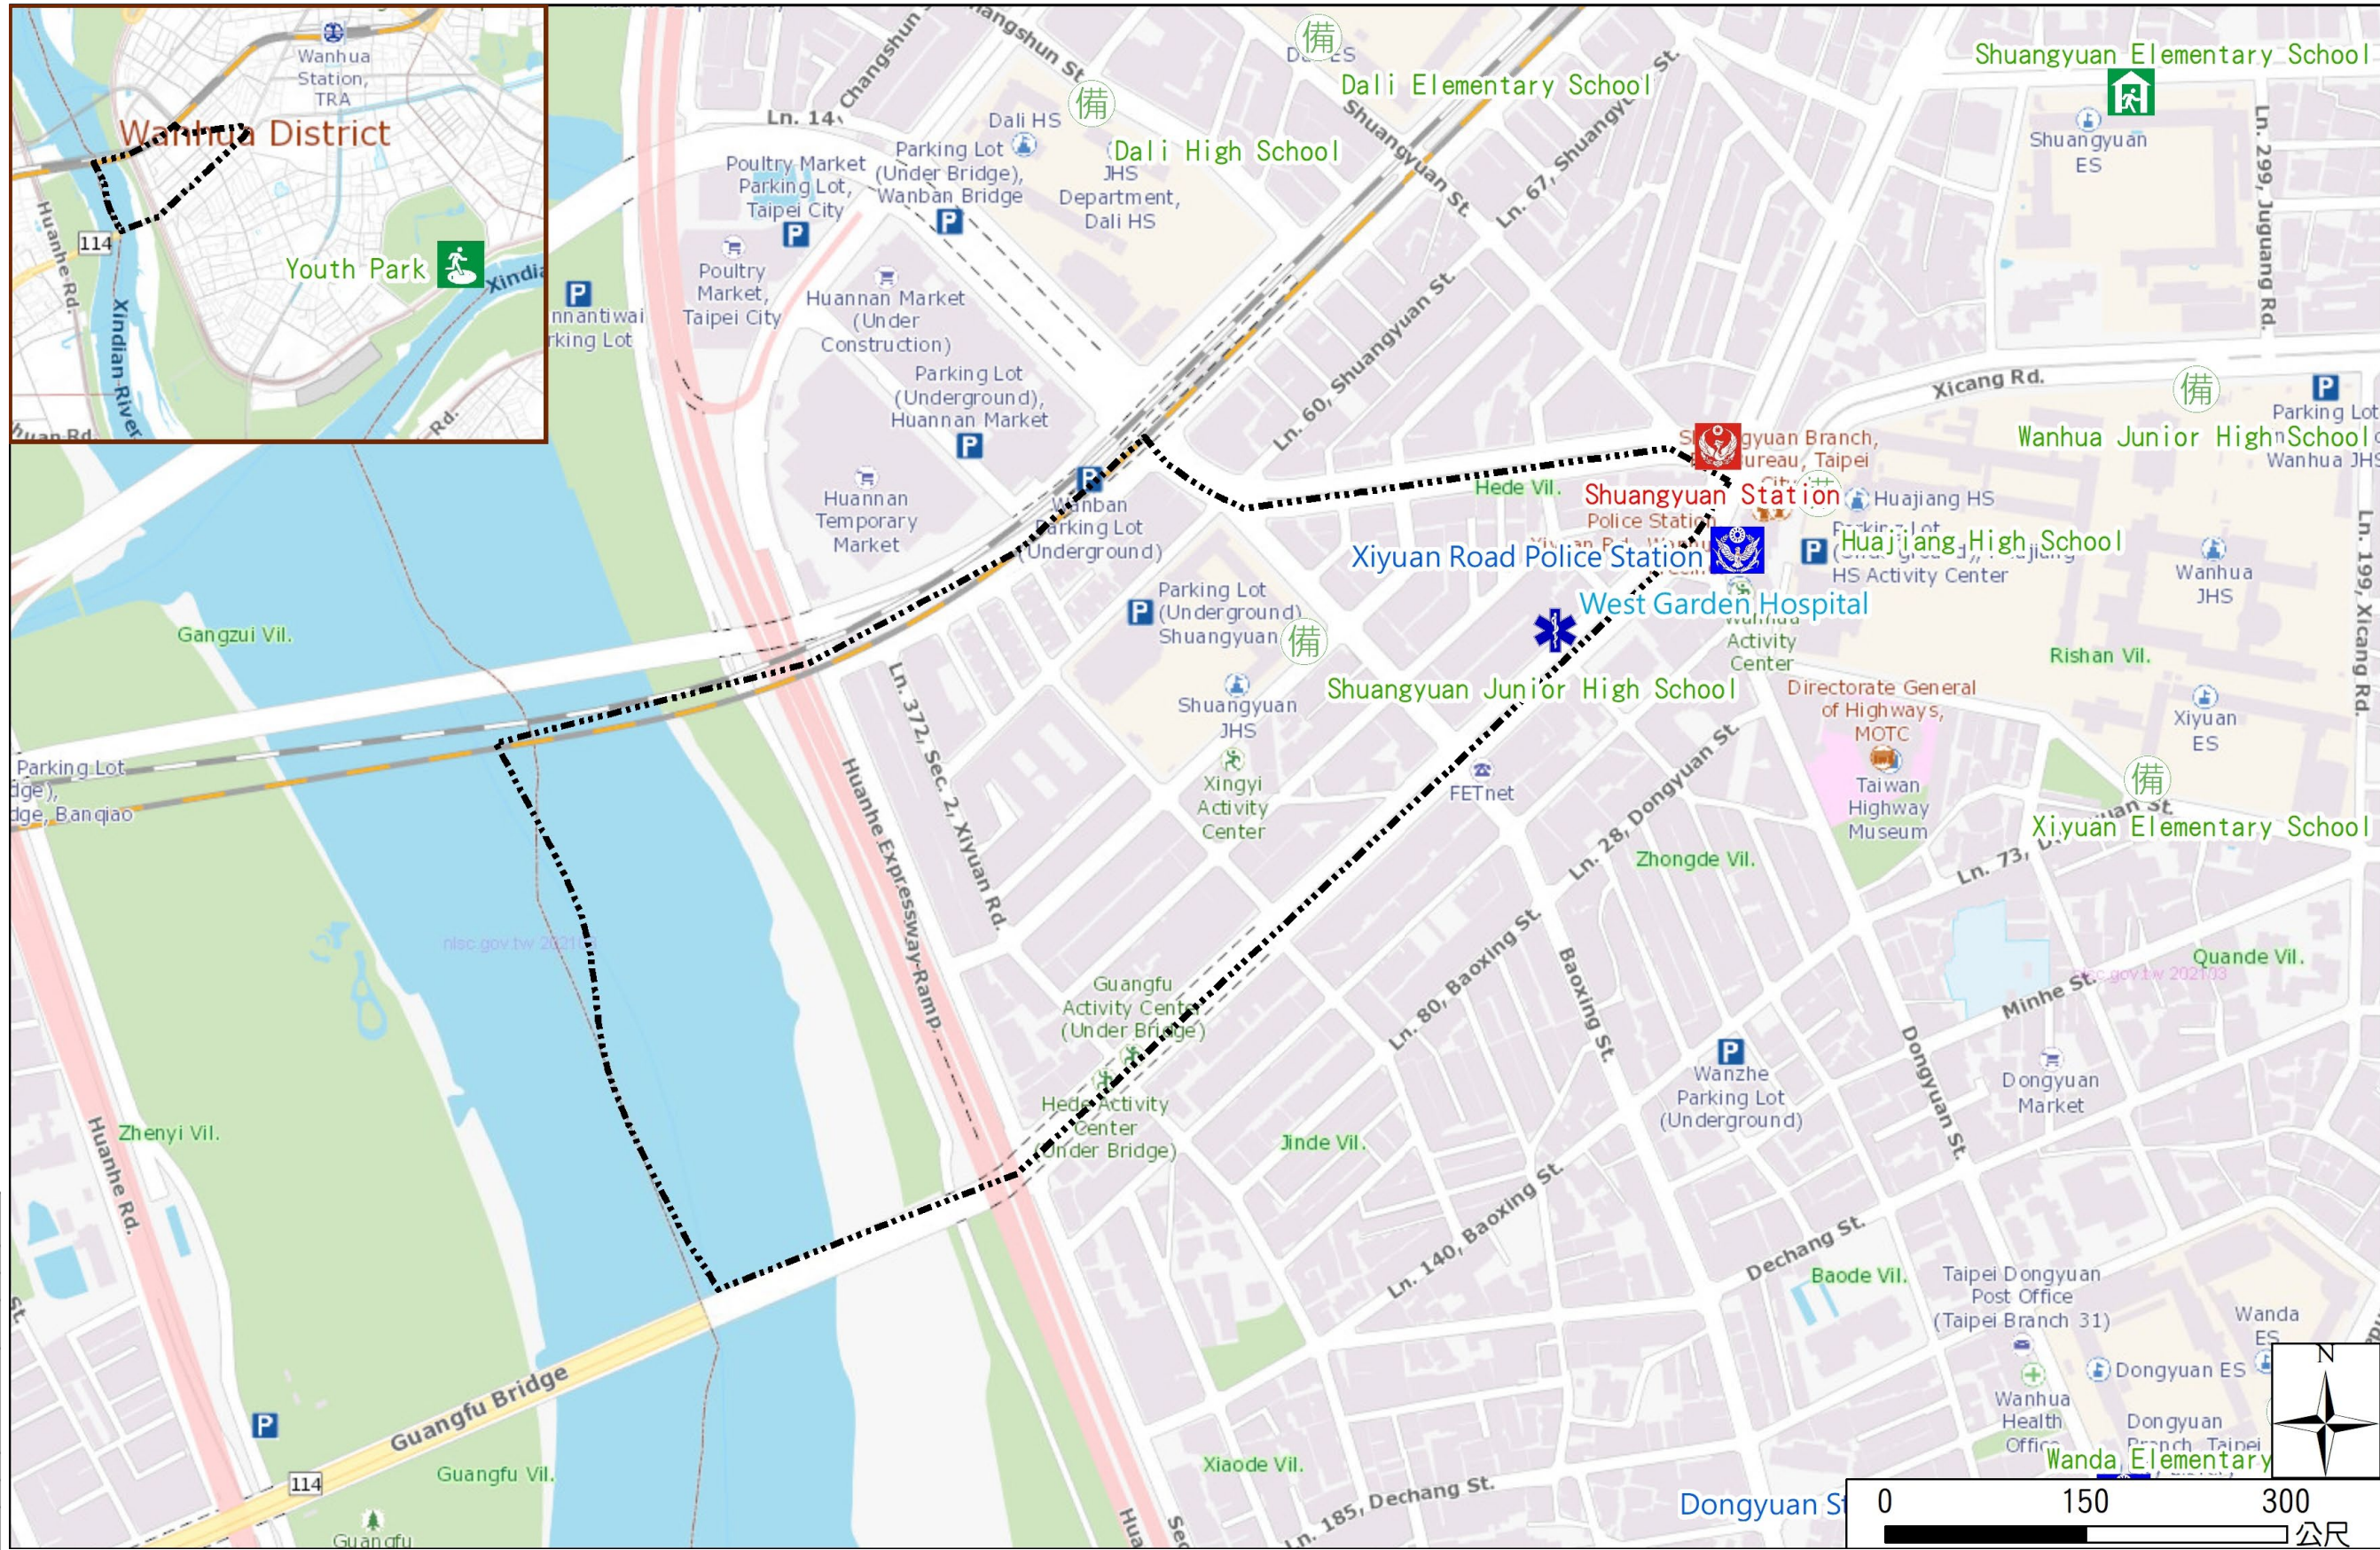

Hede Vil., Wanhua Dist., Taipei City Evacuation Map

Disaster notification Unit

Taipei Citizen Hotline : 1999
Fire Department Tel. : 119
Police Department Tel. : 110
EOC of Wanhua Dist.
Non-emergency number : 02-23064468
Emergency number : 02-66309119
Officer
Mobile : 0988-179758
Note: Please call this District's EOC to ensure that the evacuation shelter is open

Disaster Prevention Information Website

Taipei City Disaster Prevention Information Website

Knowledge of disaster prevention

Flood: Vertical evacuation or preventive evacuation
Earthquake :

More disaster prevention knowledge :
Taipei City Disaster Prevention Guide

Evacuation Shelter

Name	Youth Park Applicable to earthquake situations
Address	No.199, Shuiyuan Rd.
Capacity	31449
Contact number	02-23032451
Name	Shuangyuan Elementary School (School for Priority Shelter) Applicable to flood situations and earthquake situations
Address	No.315, Juguang Rd.
Capacity	123
Contact number	02-23061893 # 131
Name	Xinhe Elementary School (School for Priority Shelter) Applicable to earthquake situations
Address	No. 31, Ln. 125, Xizang Rd.
Capacity	79
Contact number	02-23038298#1401
Name	Huajiang High School
Address	No.213, Xizang Rd.,
Capacity	300
Contact number	02-23019946#141

圖例	里界 Village Boundary	避難收容處所 Evacuation Shelter	防救災單位 Disaster Rescue Resources	重要地標 Landmark
	里界 Village Boundary	室內避難收容處所(優先安置學校) Indoor Evacuation Shelter (School for Priority Shelter)	警察單位 Police Department	重要地標 Landmark
		室外避難收容處所(防災公園) Outdoor Evacuation Shelter (Disaster Prevention Park)	消防單位 Fire Department	
		避難收容處所(備用) Evacuation Shelter (Backup)	急救責任醫院 Designated Hospital (Emergency Medical Treatment)