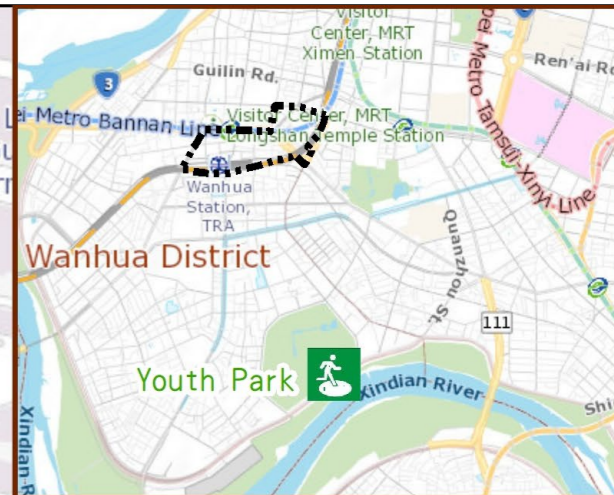

Fufu Vil., Wanhua Dist., Taipei City Evacuation Map

Disaster notification Unit

Taipei Citizen Hotline : 1999
Fire Department Tel. : 119
Police Department Tel. : 110
EOC of Wanhua Dist.
Non-emergency number : 02-23064468
Emergency number : 66309119
Officer
Mobile : 0988-179732
Note: Please call this District's EOC to ensure that the evacuation shelter is open

Disaster Prevention Information Website

Taipei of Disaster Prevention

Knowledge of disaster prevention

Flood: Vertical evacuation or preventive evacuation
Earthquake :

More disaster prevention knowledge :
Taipei City Disaster Prevention Guide

Evacuation Shelter

Name	Youth Park Applicable to earthquake situations
Address	No.199, Shuiyuan Rd.
Capacity	31449
Contact number	02-23032451
Name	Longshan Junior High School (School for Priority Shelter) Applicable to flood situations
Address	No.46, Nanning Rd.
Capacity	265
Contact number	02-23362789#500
Name	Laosong Elementary School
Address	No.64, Guilin Rd.
Capacity	231
Contact number	02-23361266#130
Name	Longshan Elementary School
Address	No.235, Sec. 3, Heping W. Rd.
Capacity	150
Contact number	02-23082977#730

圖例	里界 Village Boundary	避難收容處所 Evacuation Shelter	防救災單位 Disaster Rescue Resources	重要地標 Landmark
	里界 Village Boundary	室內避難收容處所(優先安置學校) Indoor Evacuation Shelter (School for Priority Shelter) 室外避難收容處所(防災公園) Outdoor Evacuation Shelter (Disaster Prevention Park) 避難收容處所(備用) Evacuation Shelter (Backup)	警察單位 Police Department 消防單位 Fire Department 急救責任醫院 Designated Hospital (Emergency Medical Treatment)	直升機起降場 Helicopter Pad 凱達大飯店 Caesar Metro Taipei