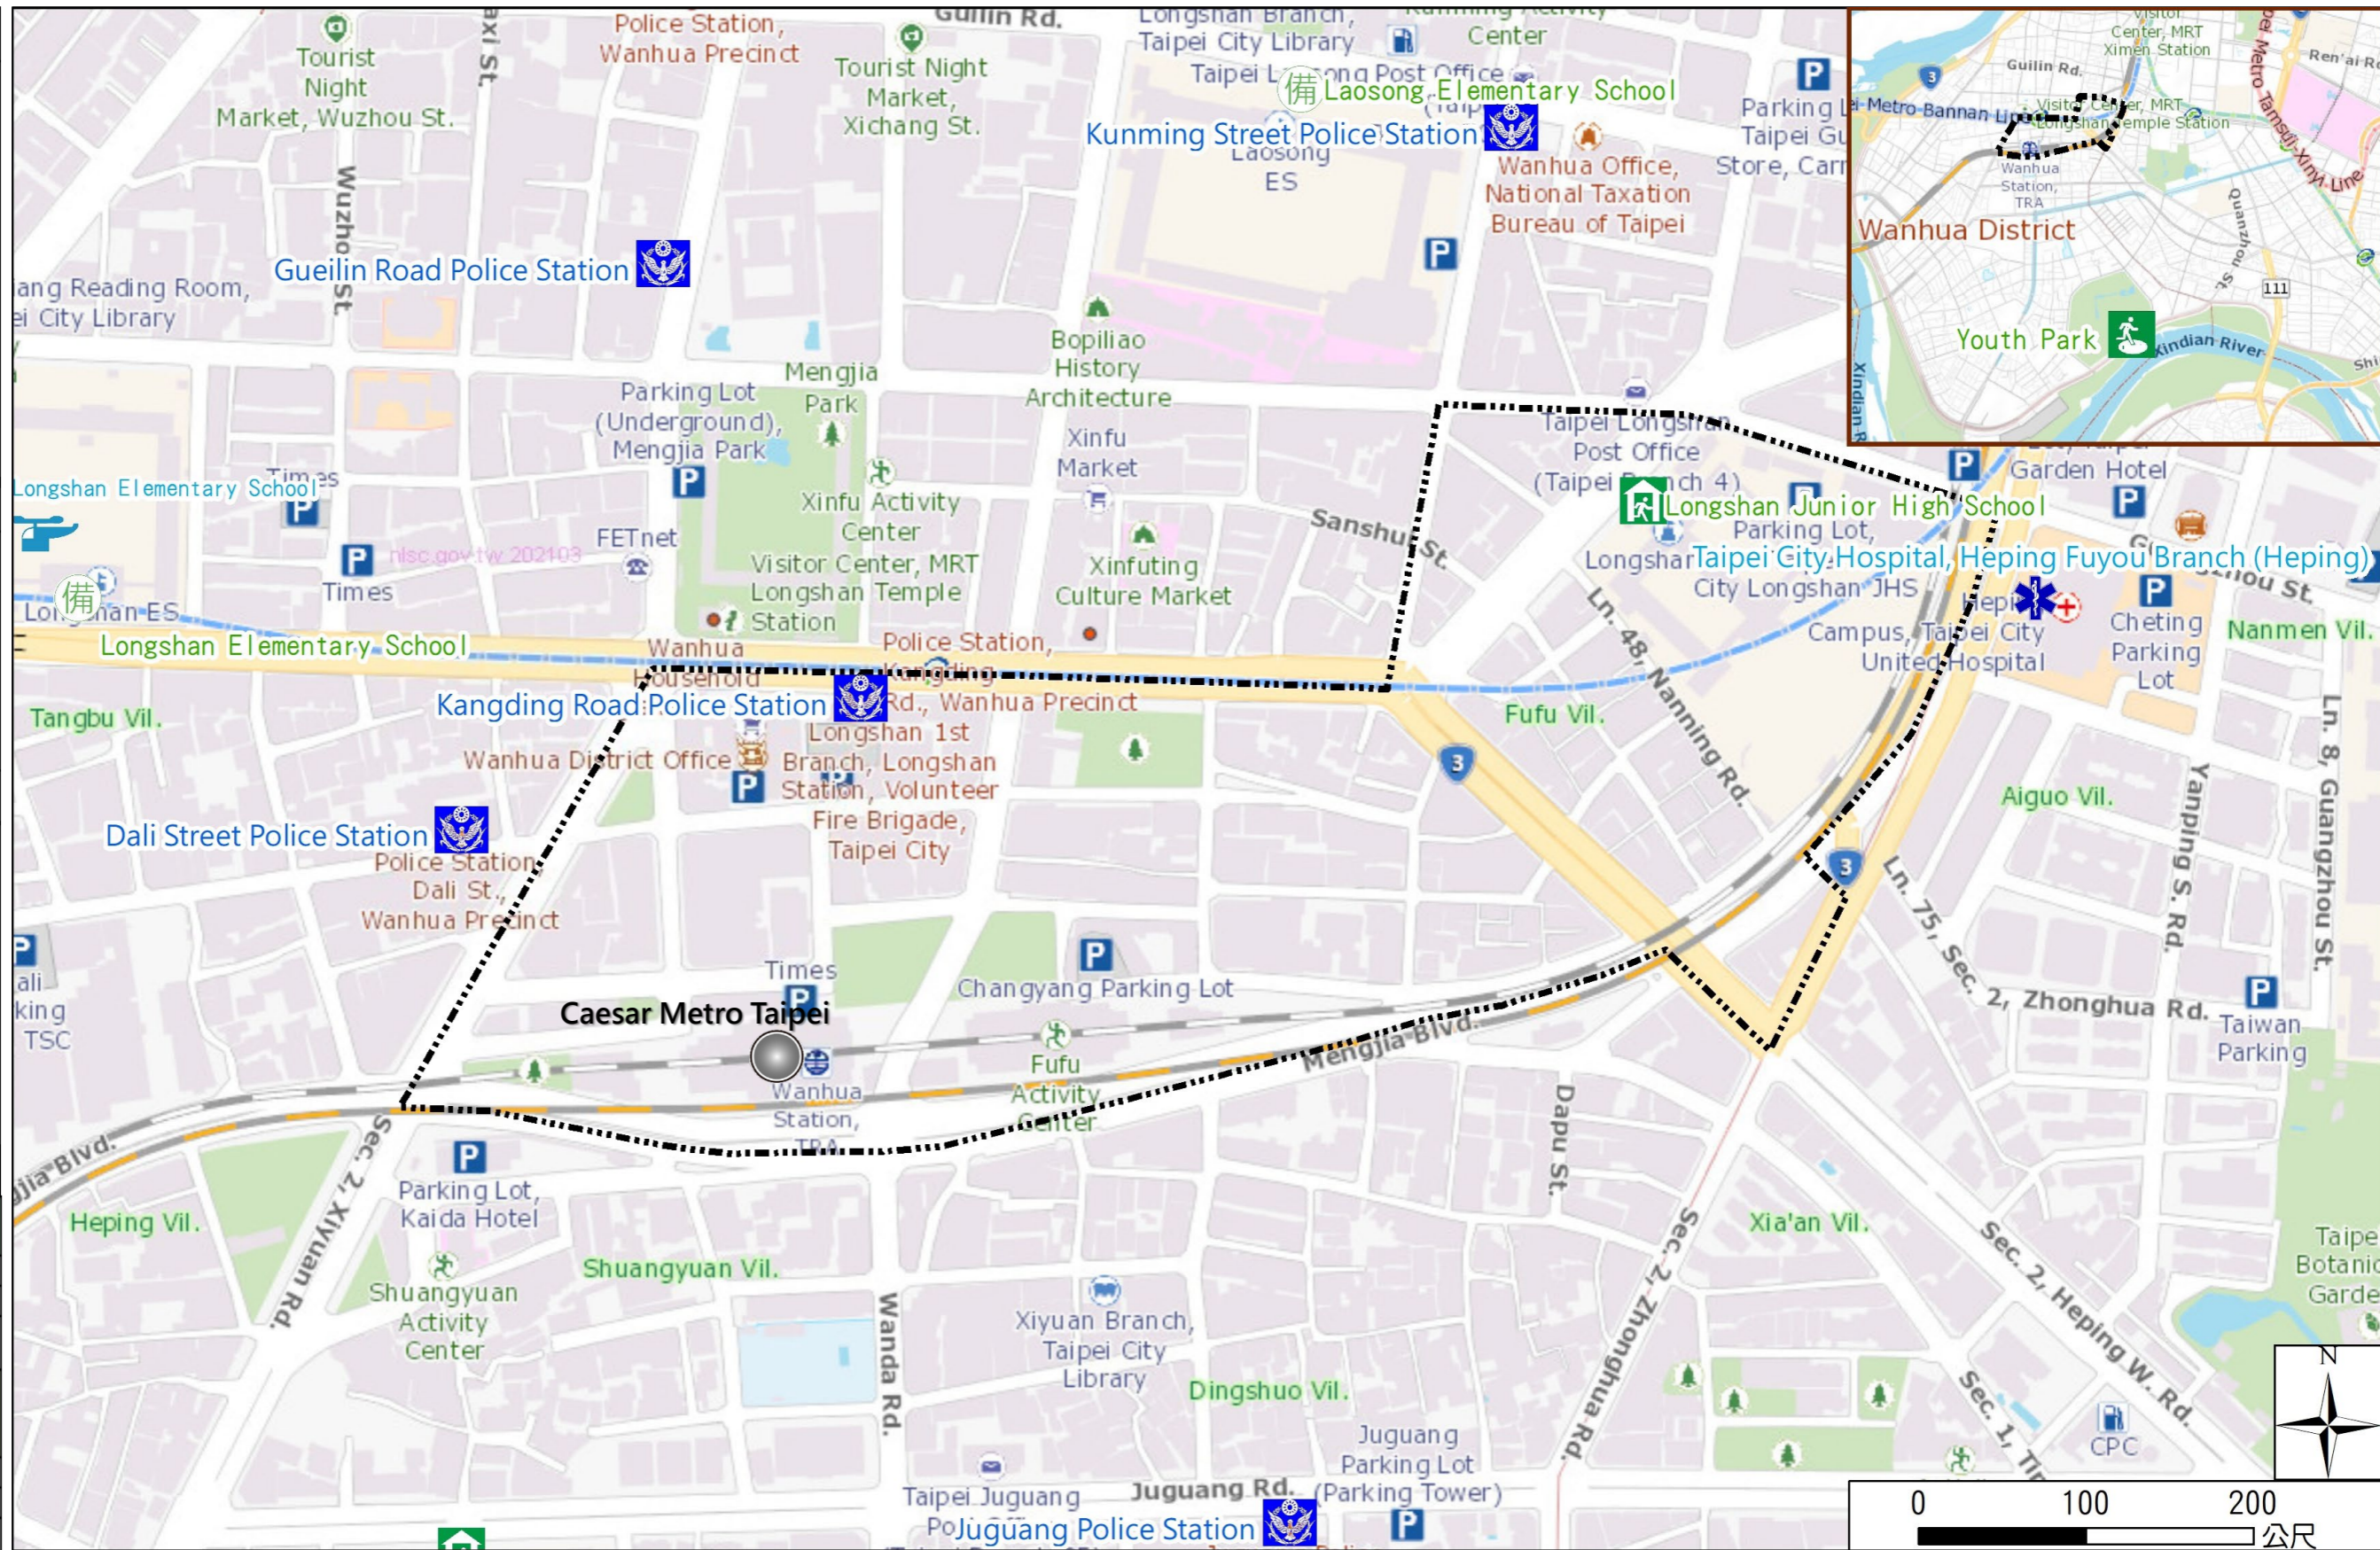

## Evacuation Shelter

Name	Youth Park Applicable to earthquake situations
Address	No.199, Shuiyuan Rd.
Capacity	31449
Contact number	02-23032451
Name	Longshan Junior High School (School for Priority Shelter) Applicable to flood situations
Address	No.46, Nanning Rd.
Capacity	265
Contact number	02-23362789#500
Name	Laosong Elementary School
Address	No.64, Guilin Rd.
Capacity	231
Contact number	02-23361266#130
Name	Longshan Elementary School
Address	No.235, Sec. 3, Heping W. Rd.
Capacity	150
Contact number	02-23082977#730