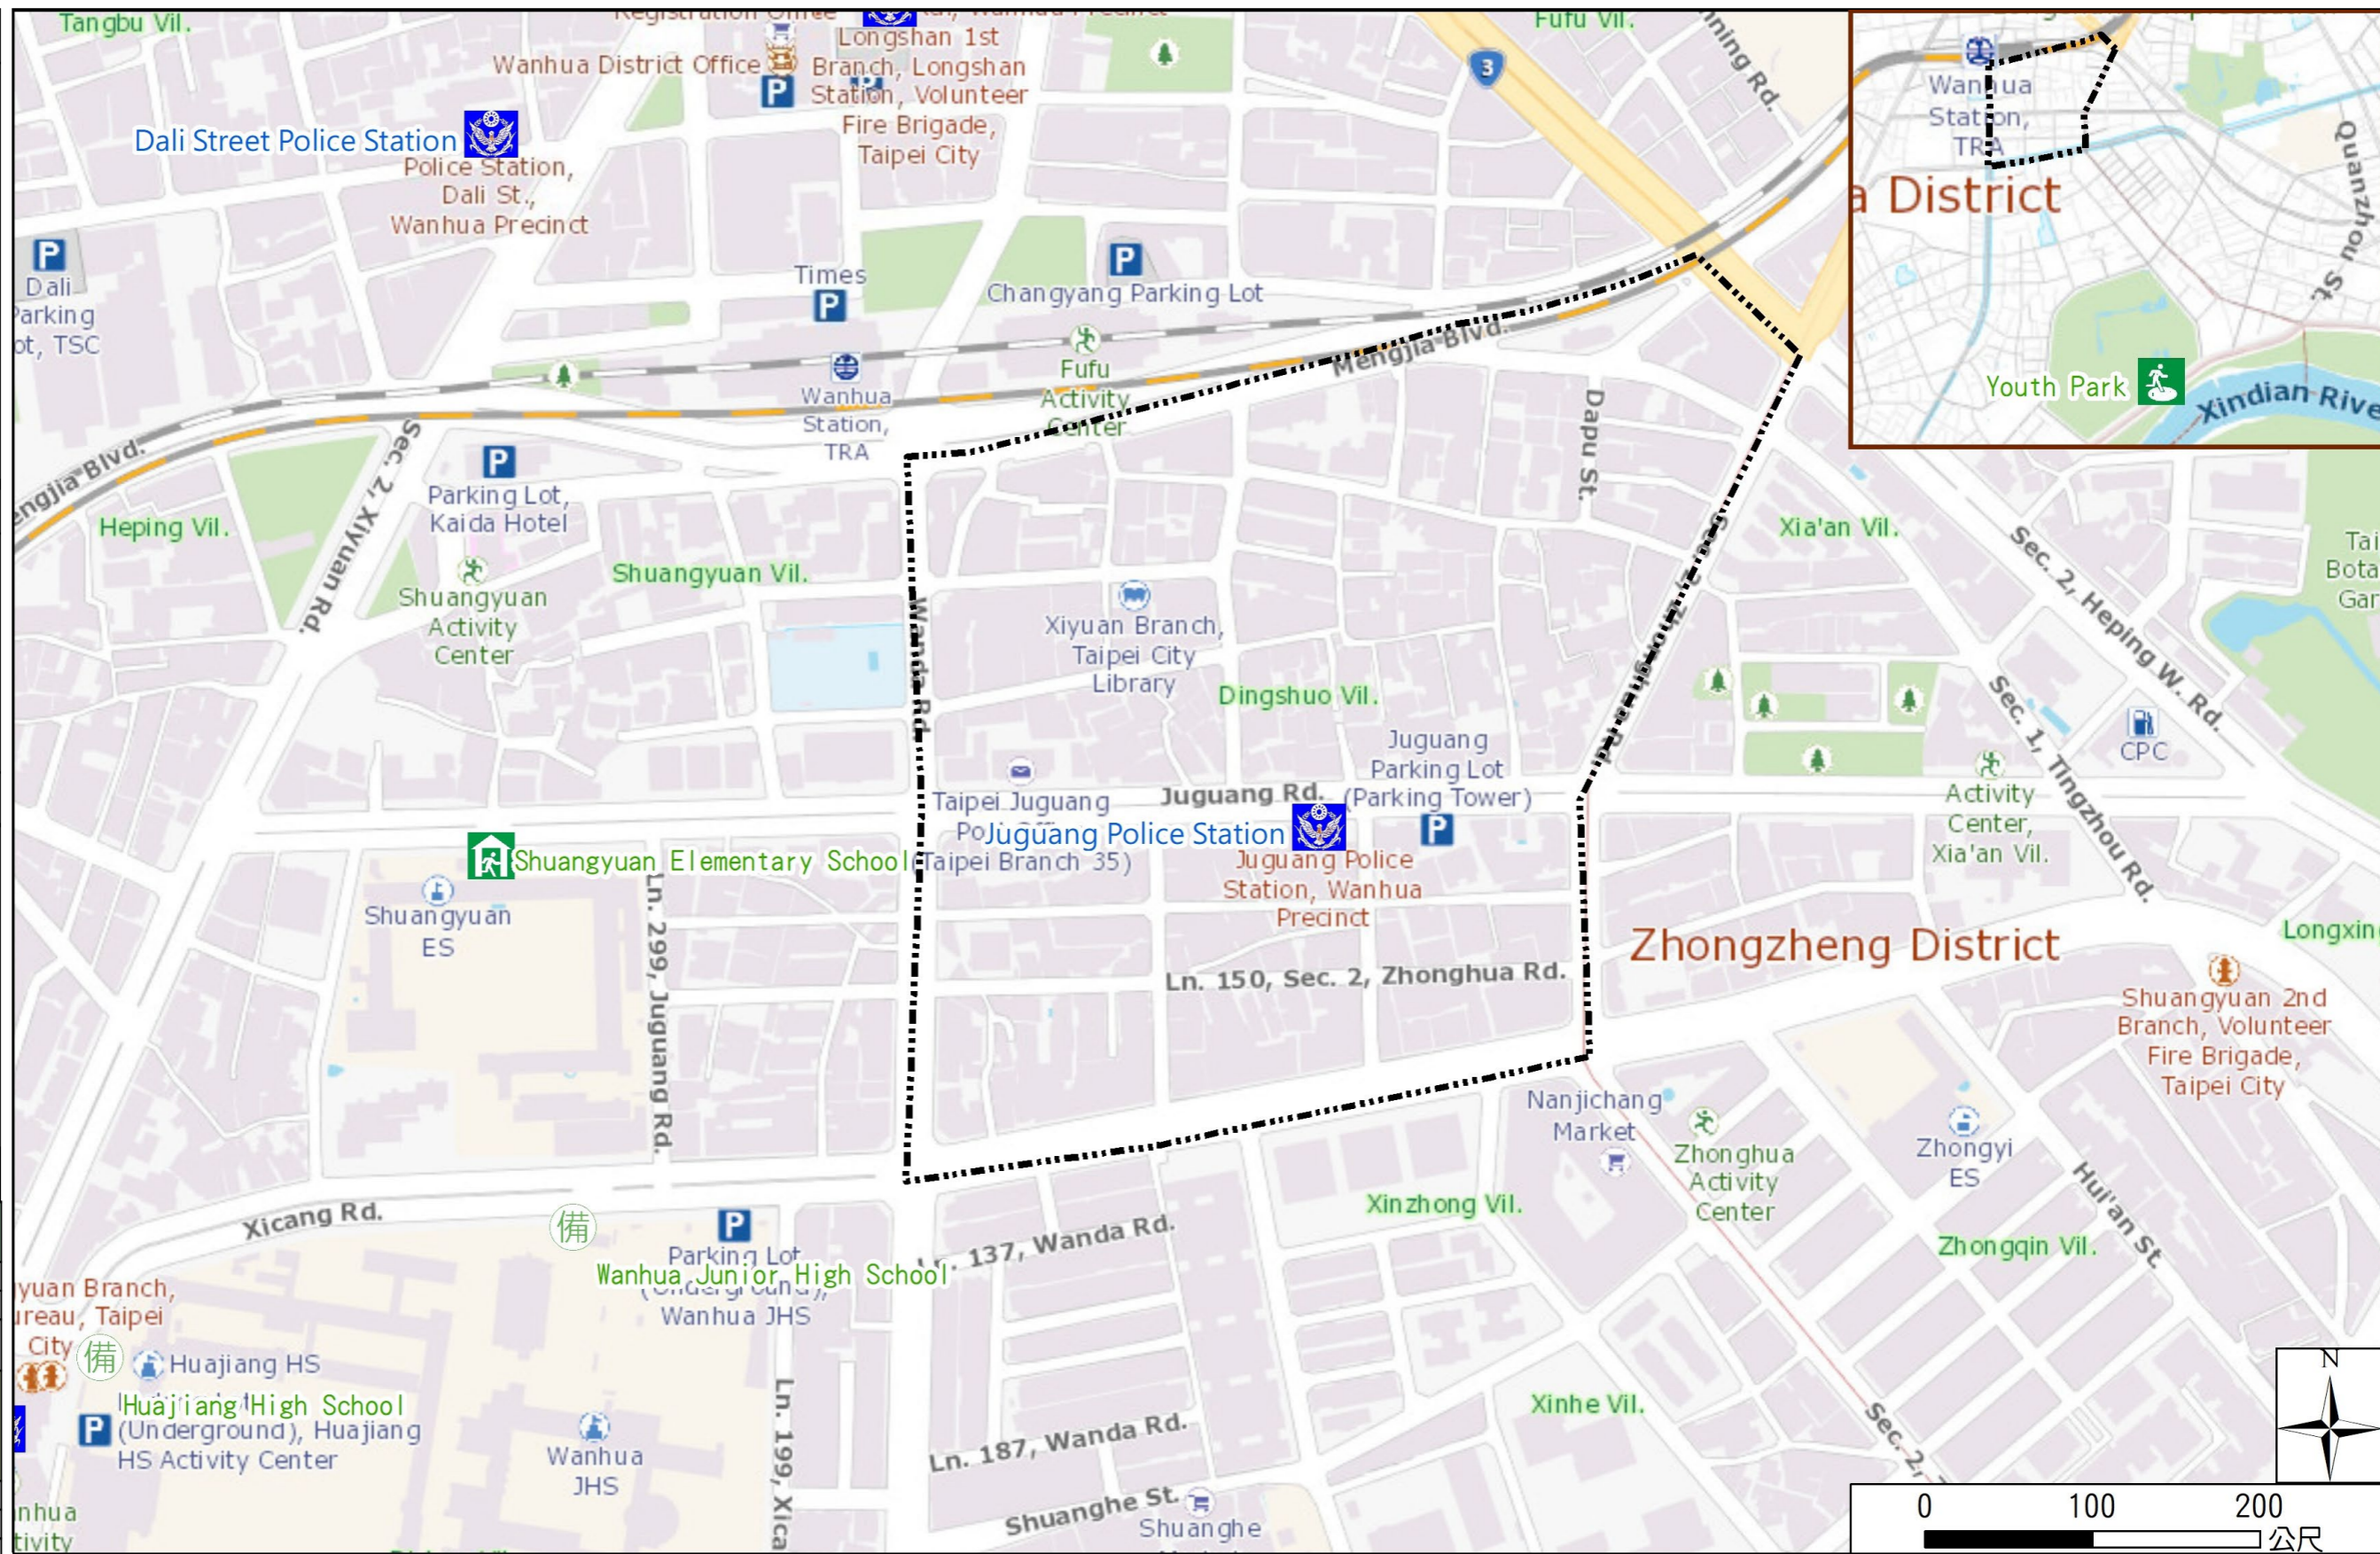

Dingshi Vil., Wanhua Dist., Taipei City Evacuation Map

Disaster notification Unit

Taipei Citizen Hotline : 1999
 Fire Department Tel. : 119
 Police Department Tel. : 110
 EOC of Wanhua Dist.
 Non-emergency number : 02-23064468
 Emergency number : 02-66309119
 Officer
 Mobile : 0988-179731
 Note: Please call this District's EOC to ensure that the evacuation shelter is open