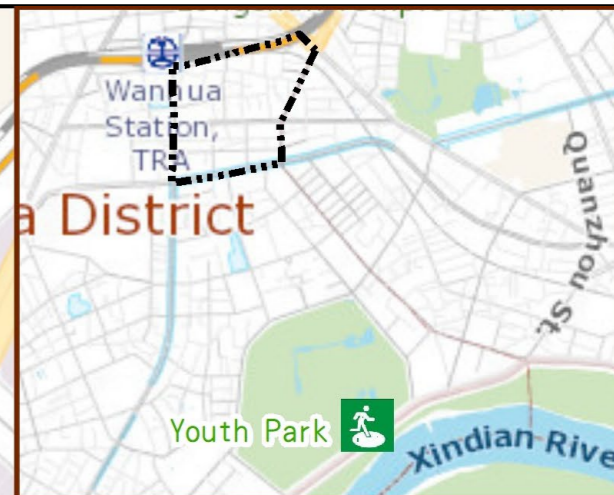

Dingshi Vil., Wanhua Dist., Taipei City Evacuation Map

Disaster notification Unit

Taipei Citizen Hotline : 1999
 Fire Department Tel. : 119
 Police Department Tel. : 110
 EOC of Wanhua Dist.
 Non-emergency number : 02-23064468
 Emergency number : 02-66309119
 Officer
 Mobile : 0988-179731
 Note: Please call this District's EOC to ensure that the evacuation shelter is open