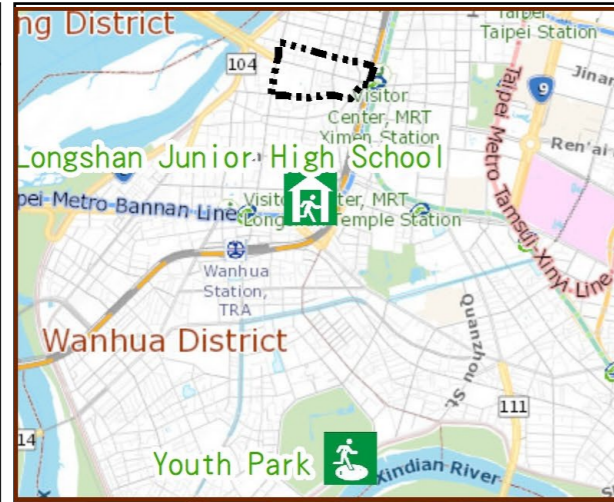

Evacuation Shelter

Name	Youth Park Applicable to earthquake situations
Address	No.199, Shuiyuan Rd.
Capacity	31449
Contact number	02-23032451
Name	Longshan Junior High School (School for Priority Shelter) Applicable to flood situations
Address	No.46, Nanning Rd.,
Capacity	265
Contact number	02-23362789#500
Name	Ximen Elementary School
Address	No.98, Chengdu Rd
Capacity	149
Contact number	02-23113519#1131
Name	Taipei Wanhua Sports Center
Address	No.6-1, Xining S. Rd.
Capacity	226
Contact number	02-23759900#608