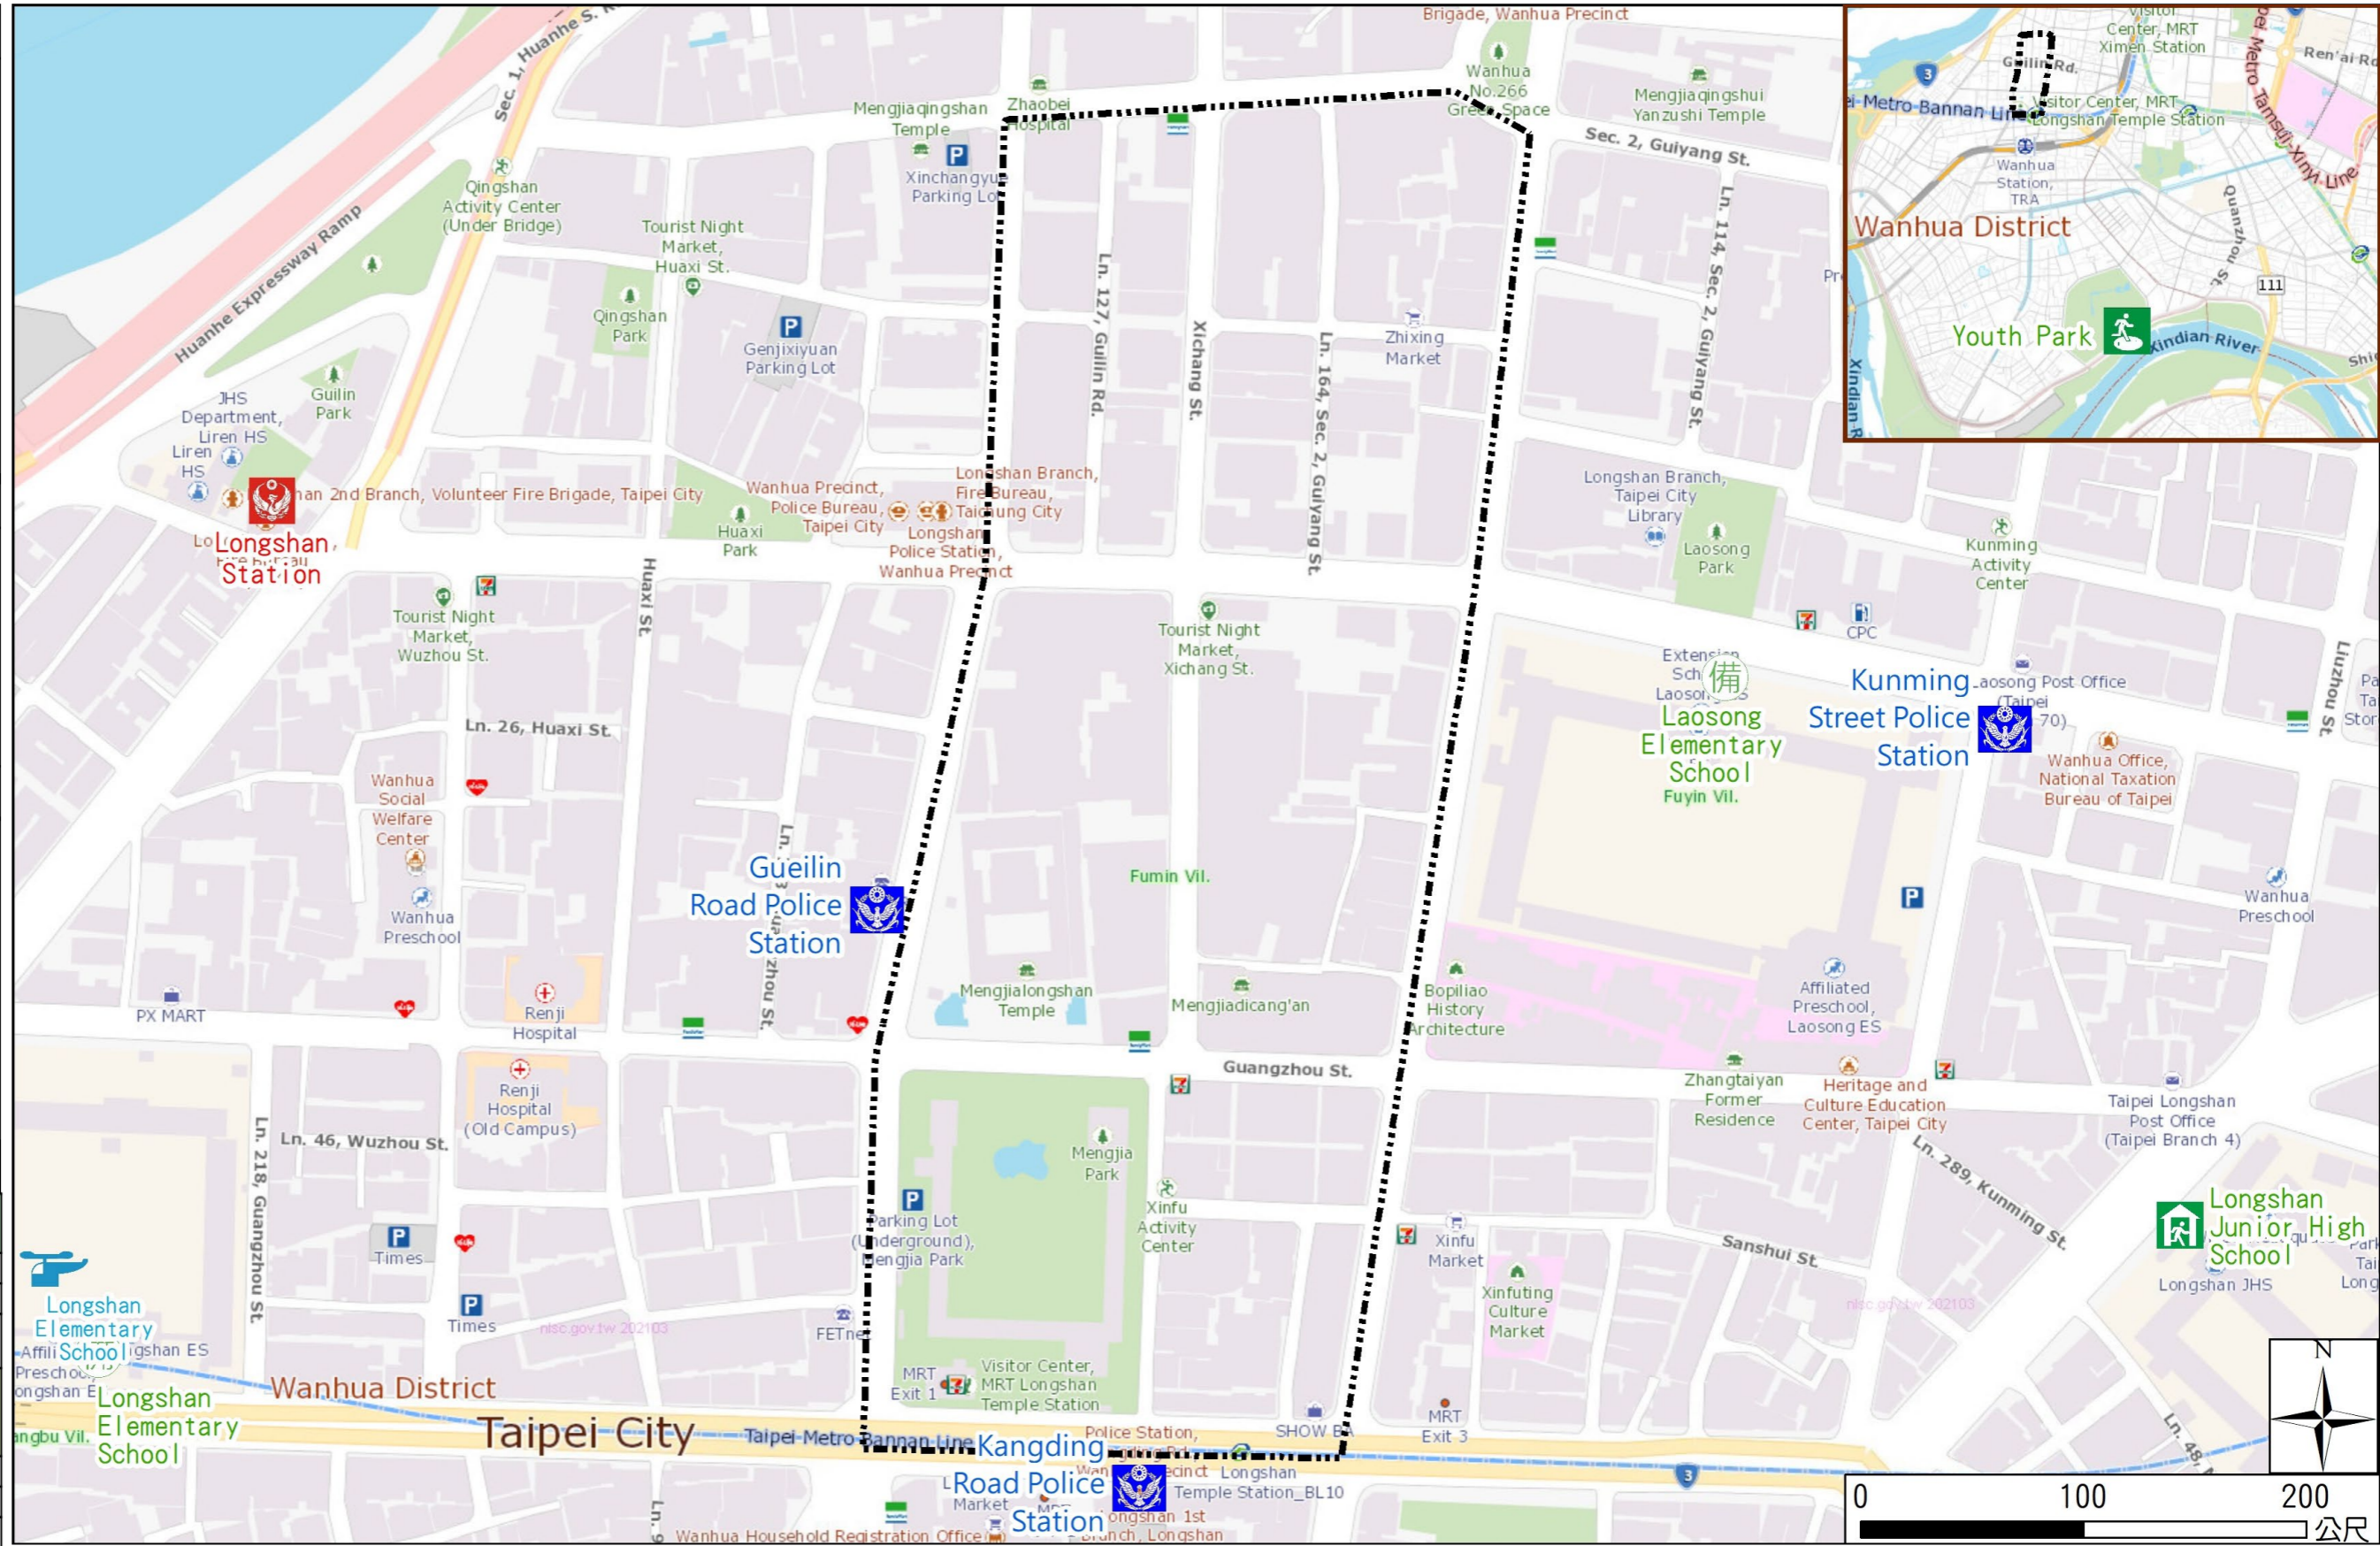

Evacuation Shelter

Name	Youth Park Applicable to earthquake situations
Address	No.199, Shuiyuan Rd.
Capacity	31449
Contact number	02-23032451
Name	Longshan Junior High School (School for Priority Shelter) Applicable to flood situations
Address	No.46, Nanning Rd.
Capacity	265
Contact number	02-23362789#500
Name	Laosong Elementary School
Address	No.64, Guilin Rd.
Capacity	231
Contact number	02-23361266#130
Name	Longshan Elementary School
Address	No.235, Sec. 3, Heping W. Rd.
Capacity	150
Contact number	02-23082977#730