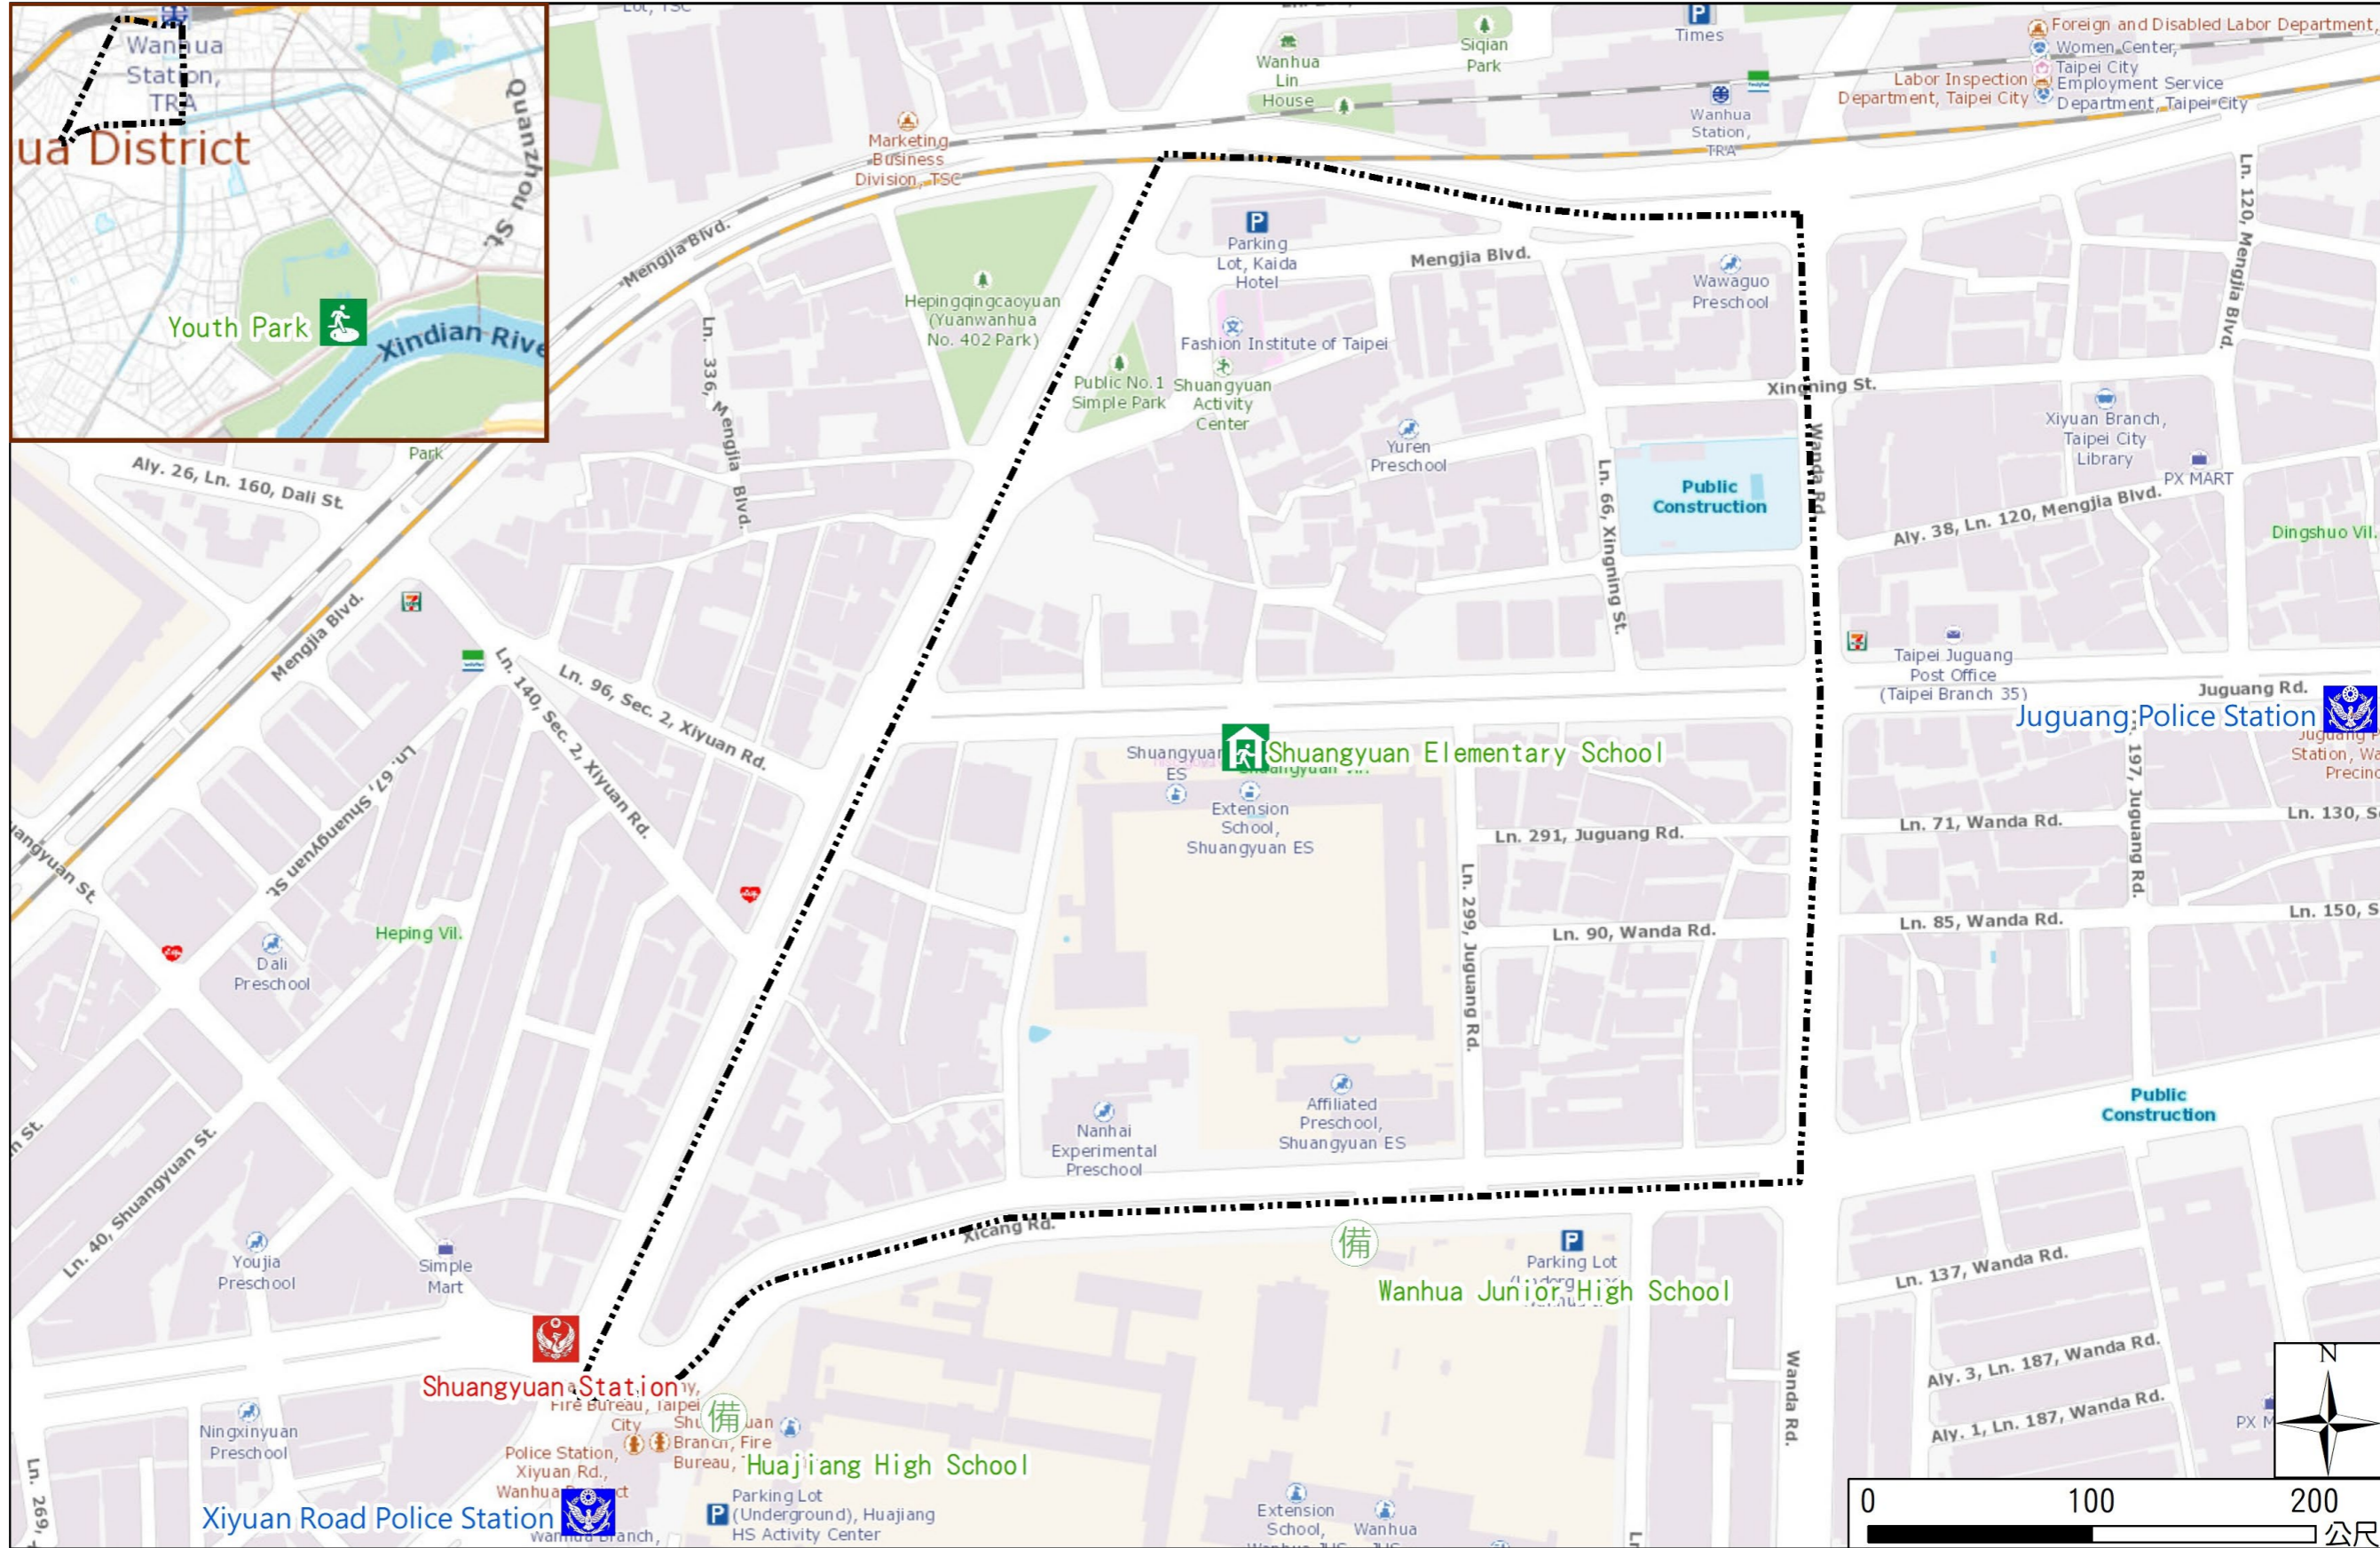

Shuangyuan Vil., Wanhua Dist., Taipei City Evacuation Map

Disaster notification Unit

Taipei Citizen Hotline : 1999
Fire Department Tel. : 119
Police Department Tel. : 110
EOC of Wanhua Dist.
Non-emergency number :
02-23064468
Emergency number :
02-66309119
Officer
Mobile : 0988-179734
Note: Please call this District's
EOC to ensure that the evacuation
shelter is open

Disaster Prevention Information Website

Taipei of Disaster Prevention

Knowledge of disaster prevention

Flood: Vertical evacuation or preventive evacuation
Earthquake :

More disaster prevention knowledge :
Taipei City Disaster Prevention Guide

Evacuation Shelter

Name	Youth Park Applicable to earthquake situations
Address	No.199, Shuiyuan Rd.
Capacity	31449
Contact number	02-23032451
Name	Shuangyuan Elementary School (School for Priority Shelter) Applicable to flood situations and earthquake situations
Address	No.315, Juguang Rd.
Capacity	123
Contact number	02-23061893 # 131
Name	Huajiang High School
Address	No.213, Xizang Rd.,
Capacity	300
Contact number	02-23019946#141
Name	Shuangyuan Junior High School
Address	No.2, Xingyi St.
Capacity	210
Contact number	02-23030827#140

	里界 Village Boundary	避難收容處所 Evacuation Shelter	防救災單位 Disaster Rescue Resources	重要地標 Landmark
圖例	里界 Village Boundary	室內避難收容處所(優先安置學校) Indoor Evacuation Shelter (School for Priority Shelter) 室外避難收容處所(防災公園) Outdoor Evacuation Shelter (Disaster Prevention Park) 避難收容處所(備用) Evacuation Shelter (Backup)	警察單位 Police Department 消防單位 Fire Department 急救責任醫院 Designated Hospital (Emergency Medical Treatment)	直升機起降場 Helicopter Pad 重要地標 Landmark