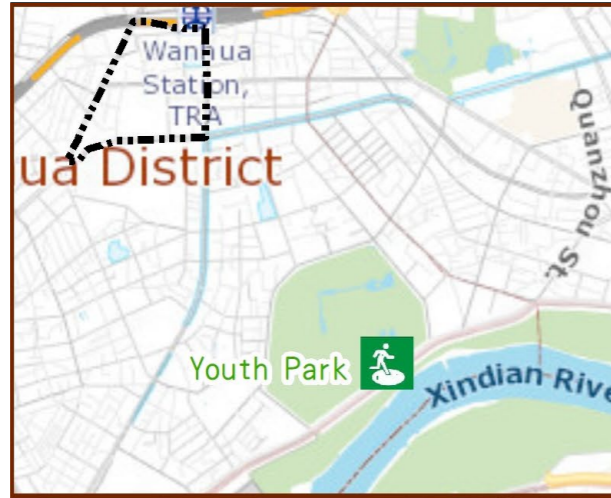

# Shuangyuan Vil., Wanhua Dist., Taipei City Evacuation Map

## Evacuation Shelter

Name	Youth Park Applicable to earthquake situations
Address	No.199, Shuiyuan Rd.
Capacity	31449
Contact number	02-23032451
Name	Shuangyuan Elementary School (School for Priority Shelter) Applicable to flood situations and earthquake situations
Address	No.315, Juguang Rd.
Capacity	123
Contact number	02-23061893 # 131
Name	Huajiang High School
Address	No.213, Xizang Rd.,
Capacity	300
Contact number	02-23019946#141
Name	Shuangyuan Junior High School
Address	No.2, Xingyi St.
Capacity	210
Contact number	02-23030827#140