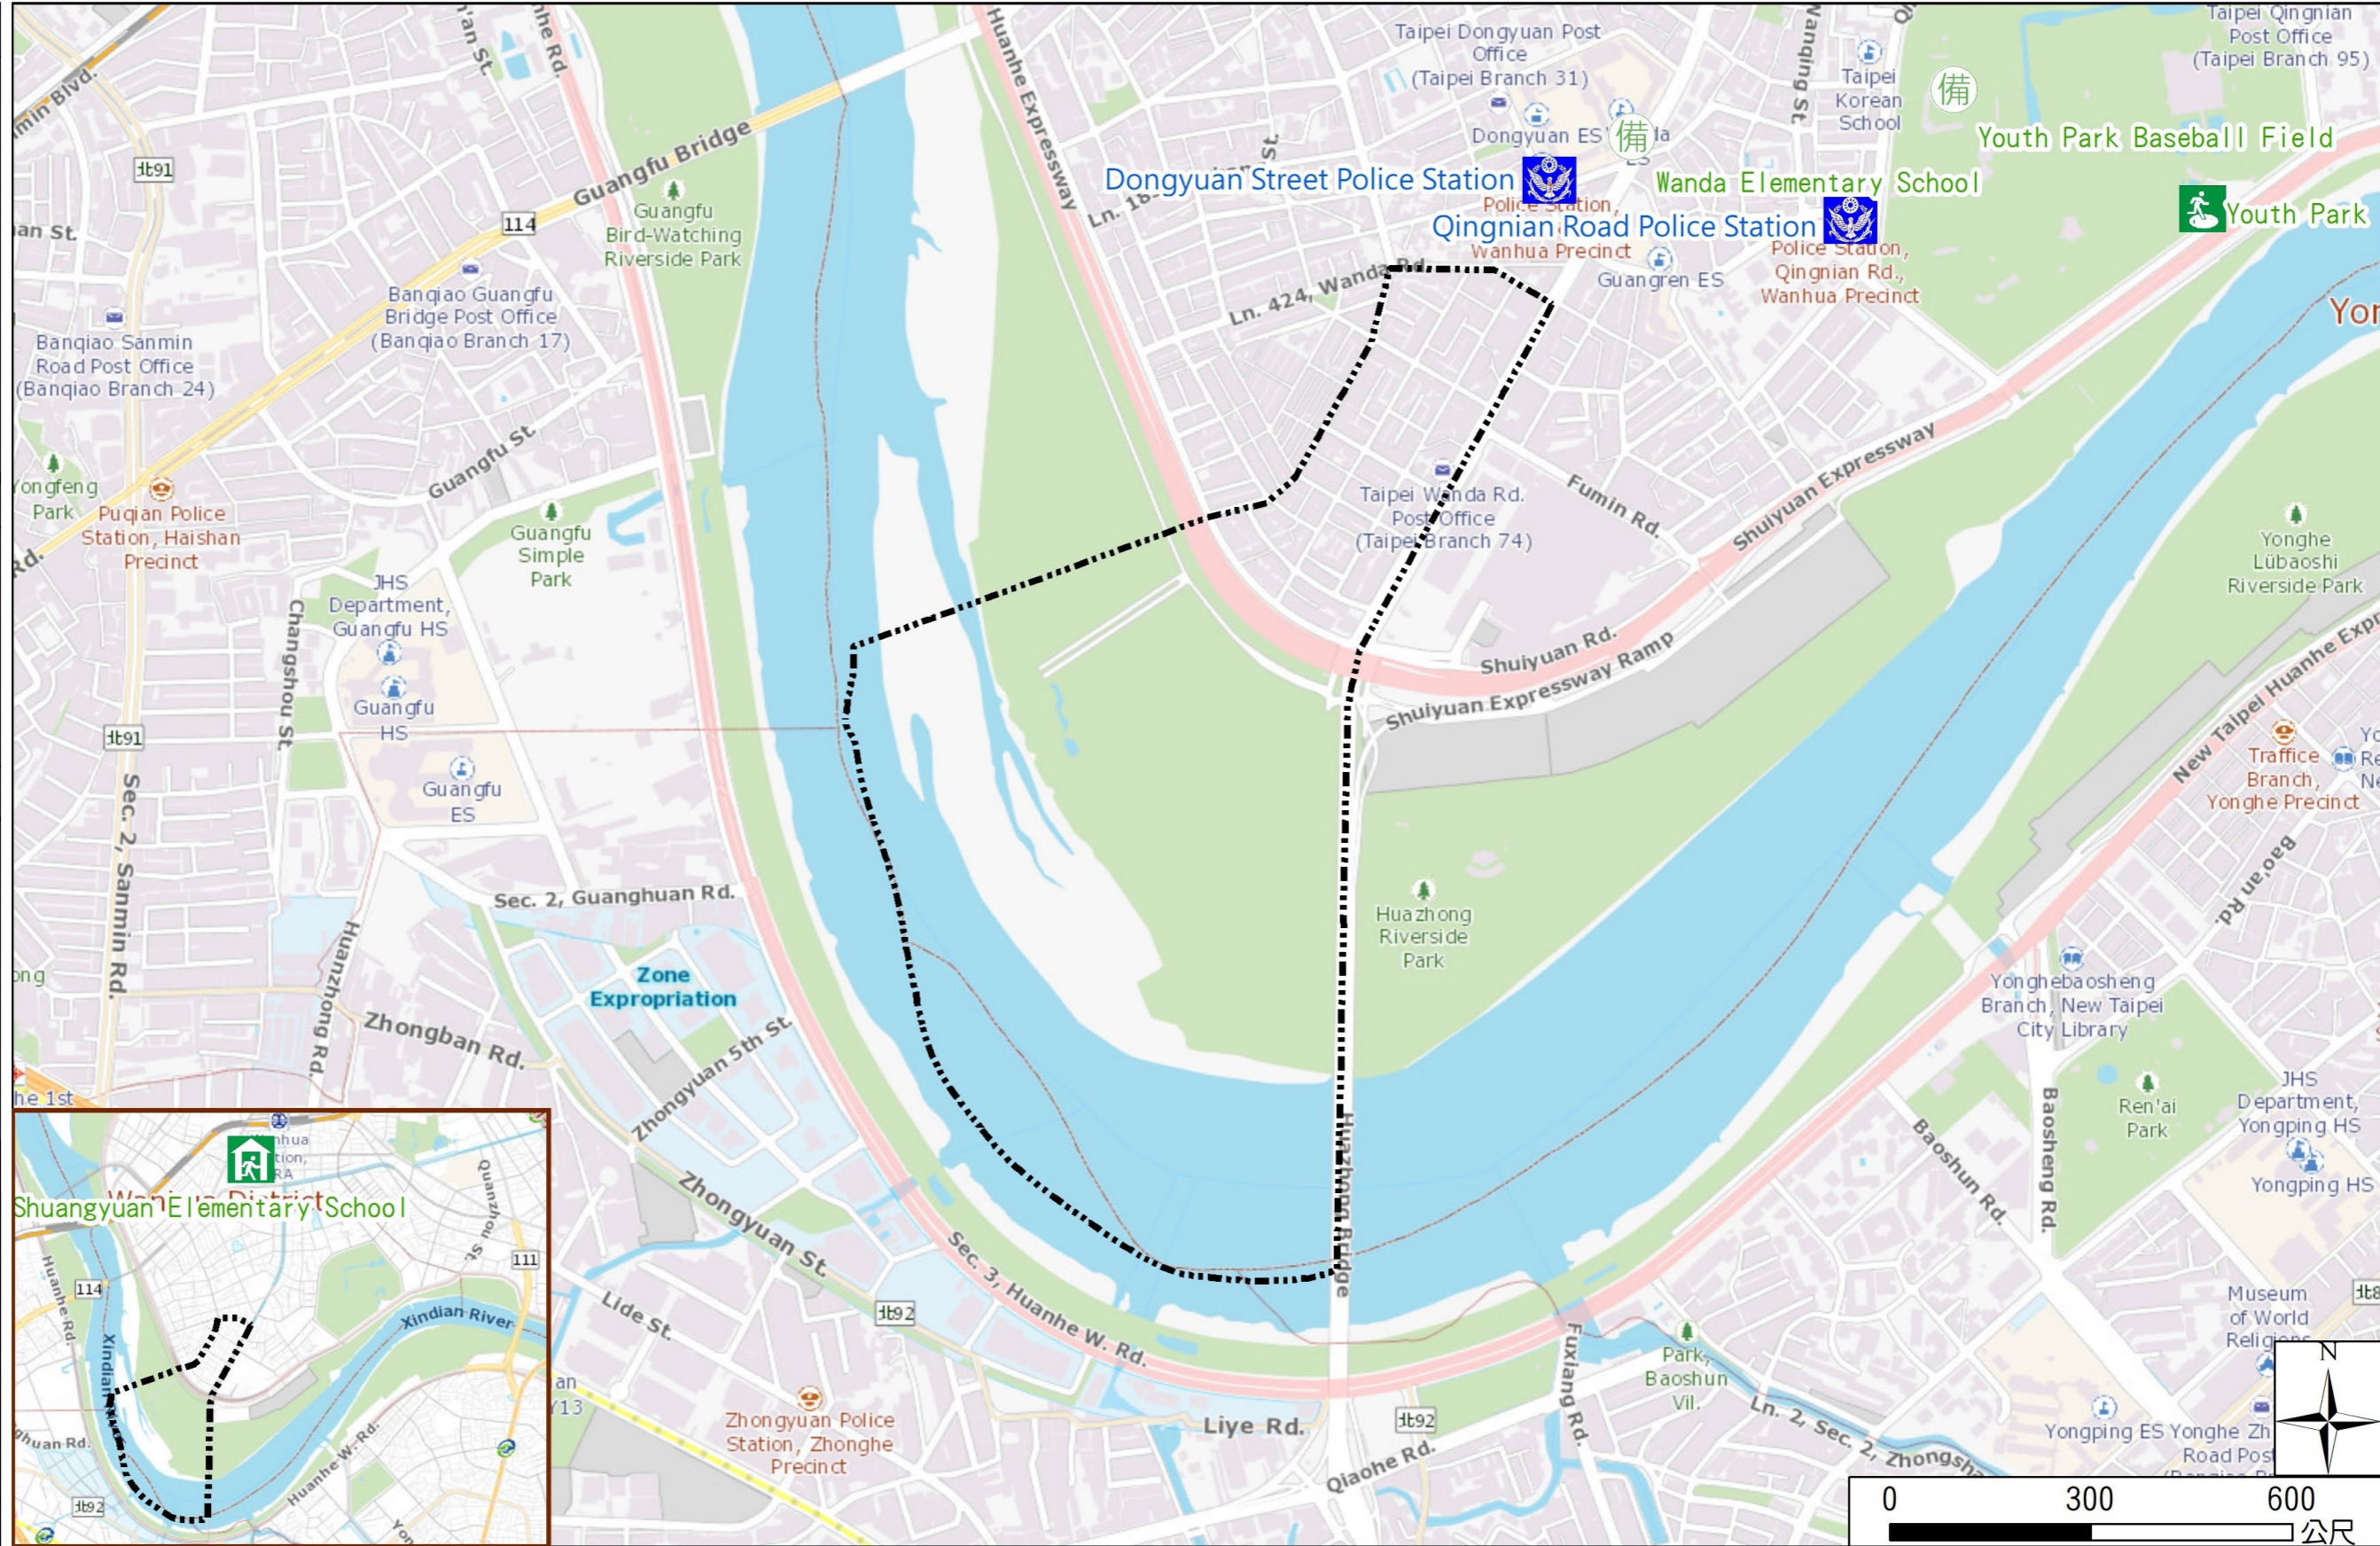

Huazhong Vil., Wanhua Dist., Taipei City Evacuation Map

Disaster notification Unit

Taipei Citizen Hotline : 1999
Fire Department Tel. : 119
Police Department Tel. : 110
EOC of Wanhua Dist.
Non-emergency number : 02-23064468
Emergency number : 02-66309119
Officer
Mobile : 0988-179752
Note: Please call this District's EOC to ensure that the evacuation shelter is open

Disaster Prevention Information Website

Taipei of Disaster Prevention

Knowledge of disaster prevention

Flood: Vertical evacuation or preventive evacuation
Earthquake :

More disaster prevention knowledge :
Taipei City Disaster Prevention Guide

Evacuation Shelter

Name	Youth Park Applicable to earthquake situations
Address	No.199, Shuiyuan Rd.
Capacity	31449
Contact number	02-23032451
Name	Shuangyuan Elementary School (School for Priority Shelter) Applicable to flood situations and earthquake situations
Address	No.315, Juguang Rd.
Capacity	123
Contact number	02-23061893 # 131
Name	Xinhe Elementary School (School for Priority Shelter) Applicable to earthquake situations
Address	No. 31, Ln. 125, Xizang Rd.
Capacity	79
Contact number	02-23038298#1401
Name	Wanhua Junior High School
Address	No.201, Xizang Rd.
Capacity	50
Contact number	02-23394567#130

圖例

里界 Village Boundary	避難收容處所 Evacuation Shelter	防救災單位 Disaster Rescue Resources	重要地標 Landmark
里界 Village Boundary	室內避難收容處所(優先安置學校) Indoor Evacuation Shelter (School for Priority Shelter) 室外避難收容處所(防災公園) Outdoor Evacuation Shelter (Disaster Prevention Park) 避難收容處所(備用) Evacuation Shelter (Backup)	警察單位 Police Department 消防單位 Fire Department 急救責任醫院 Designated Hospital (Emergency Medical Treatment)	直升機起降場 Helicopter Pad 重要地標 Landmark