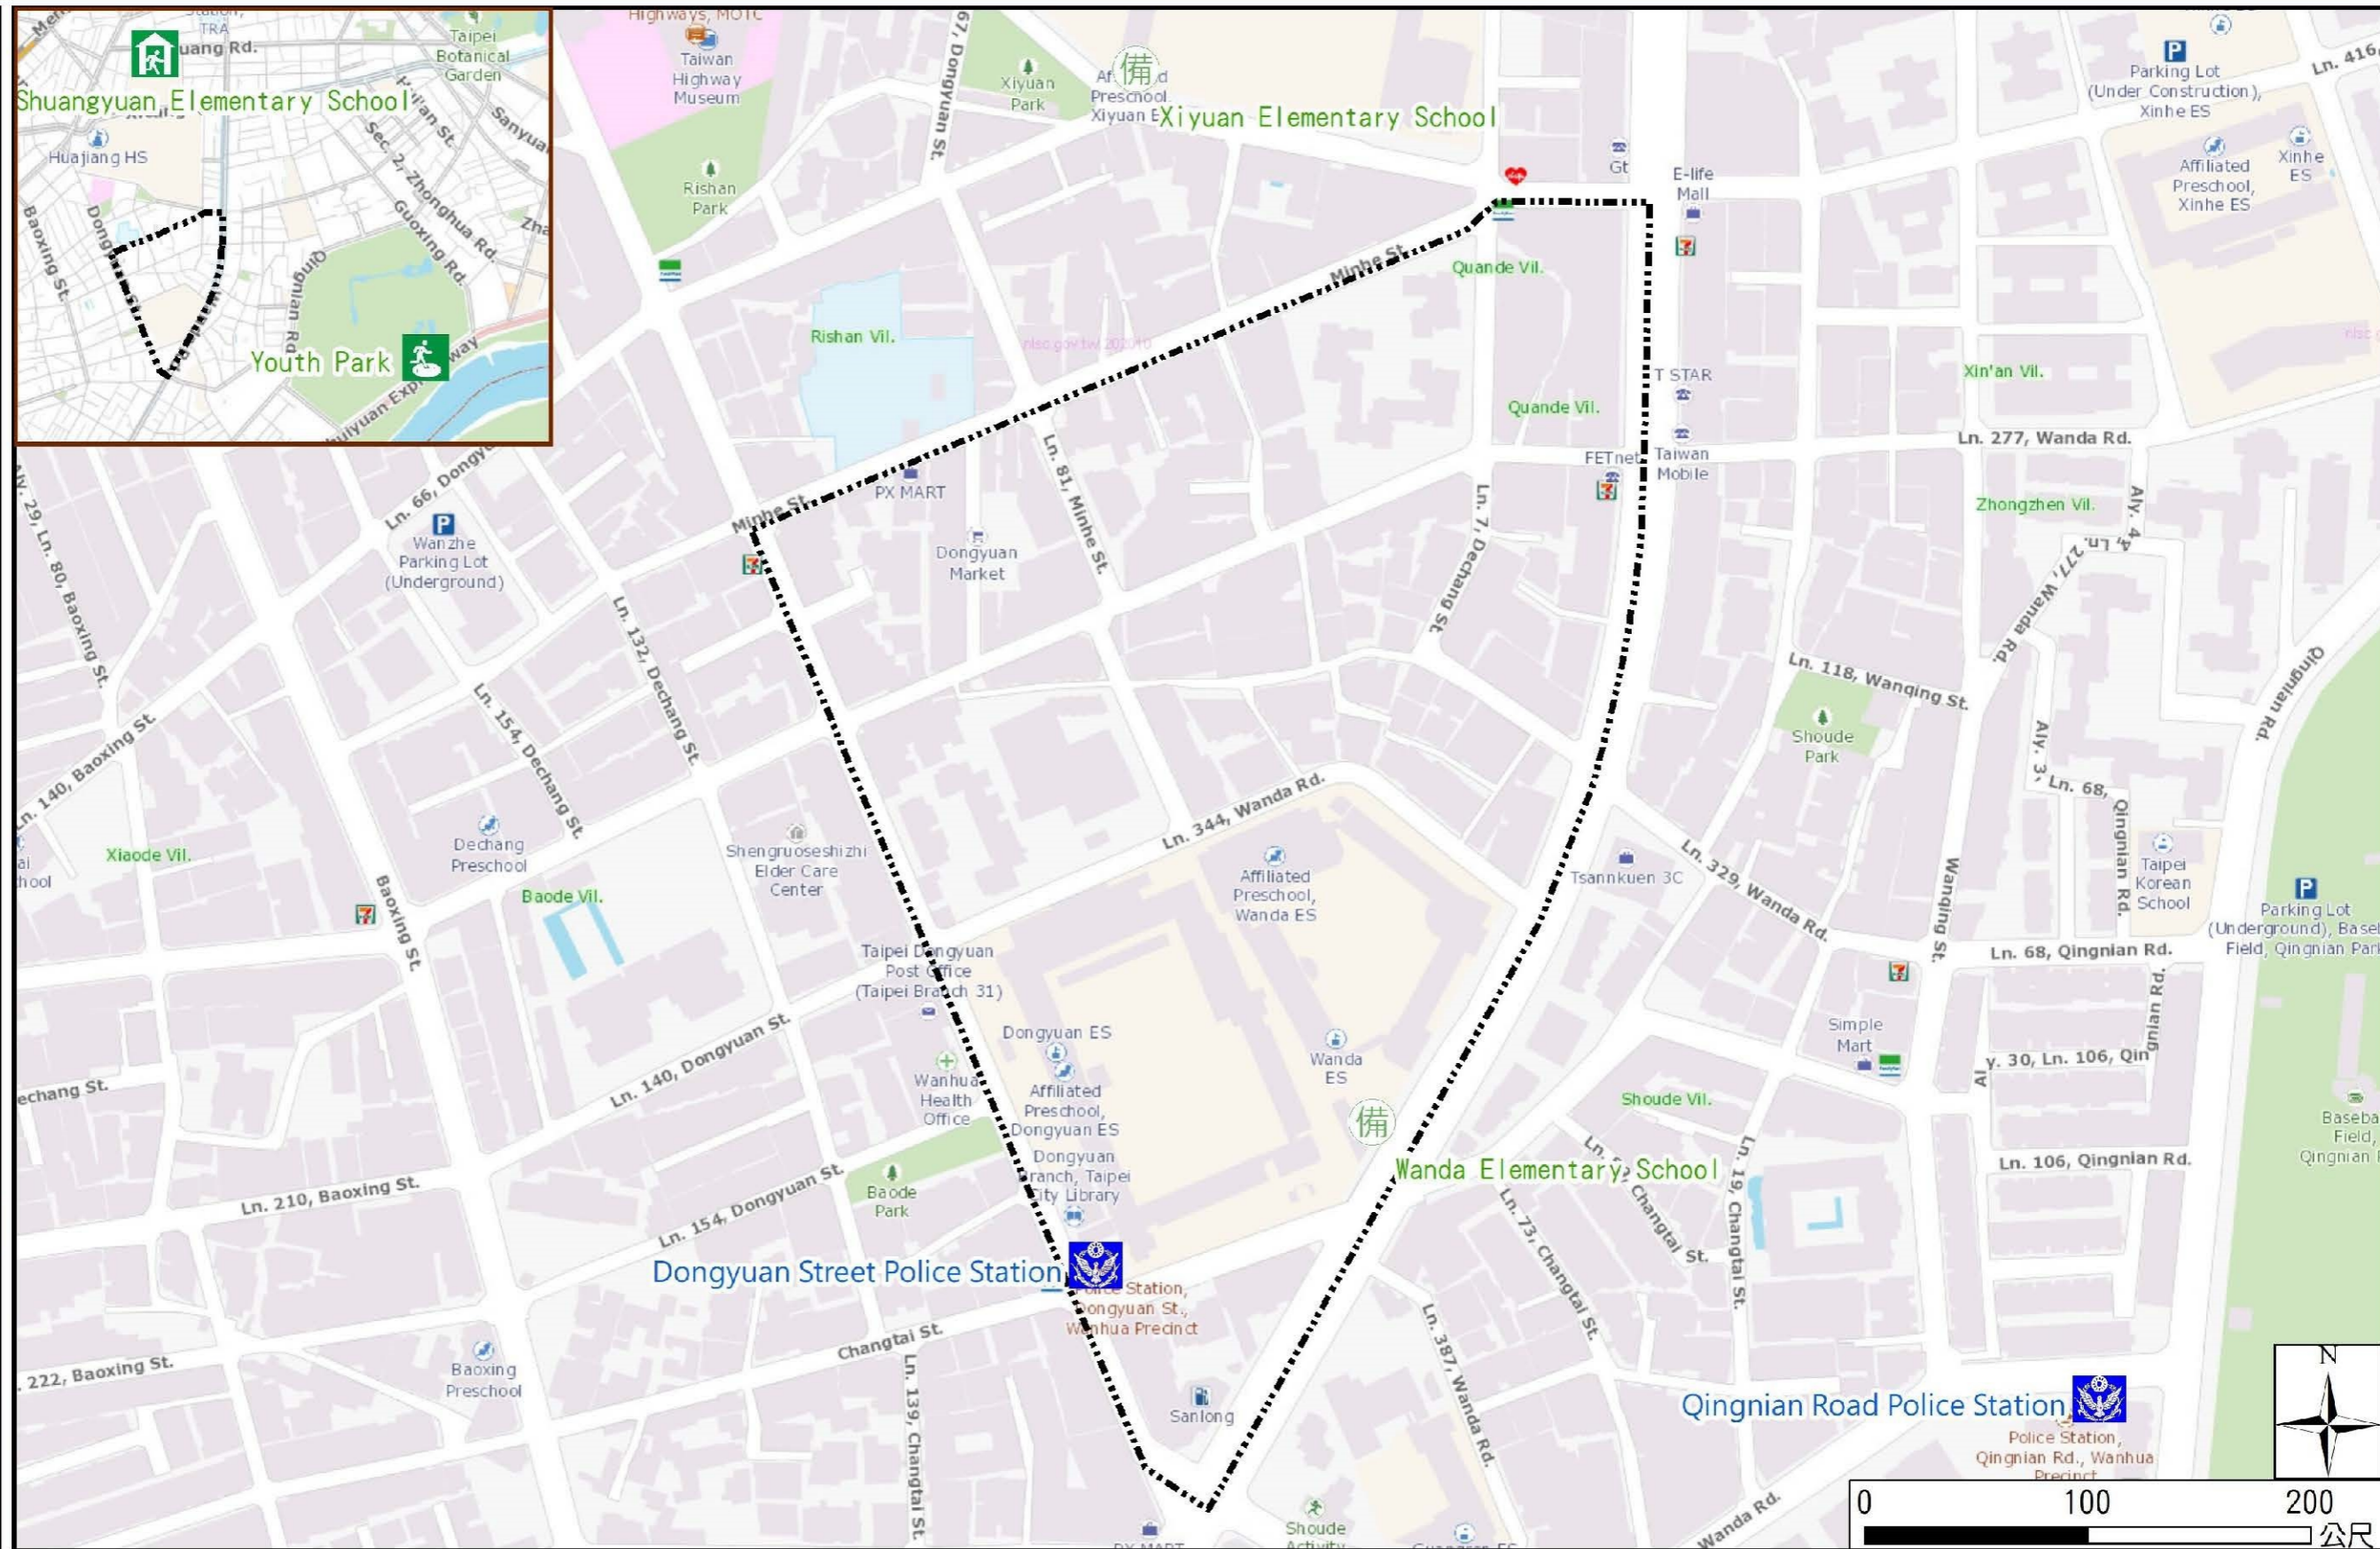

Quande Vil., Wanhua Dist., Taipei City Evacuation Map

Disaster notification Unit

Taipei Citizen Hotline : 1999
Fire Department Tel. : 119
Police Department Tel. : 110
EOC of Wanhua Dist.
Non-emergency number :
02-23064468
Emergency number :
02-66309119
Officer
Mobile : 0988-179737
Note: Please call this District's
EOC to ensure that the evacuation
shelter is open

Disaster Prevention Information Website

Taipei of Disaster Prevention

Knowledge of disaster prevention

Flood: Vertical evacuation or preventive evacuation
Earthquake :

More disaster prevention knowledge :
Taipei City Disaster Prevention Guide

Evacuation Shelter

Name	Youth Park Applicable to earthquake situations
Address	No.199, Shuiyuan Rd.
Capacity	31449
Contact number	02-23032451
Name	Shuangyuan Elementary School (School for Priority Shelter) Applicable to flood situations and earthquake situations
Address	No.315, Juguang Rd.
Capacity	123
Contact number	02-23061893 # 131
Name	Wanda Elementary School
Address	No.346, Wanda Rd.
Capacity	60
Contact number	02-23037654#312
Name	Xiyuan Elementary School
Address	No. 65, Ln. 73, Dongyuan St.
Capacity	203
Contact number	02-23030257#125

圖例	里界 Village Boundary	避難收容處所 Evacuation Shelter	防救災單位 Disaster Rescue Resources	重要地標 Landmark
	里界 Village Boundary	室內避難收容處所(優先安置學校) Indoor Evacuation Shelter (School for Priority Shelter) 室外避難收容處所(防災公園) Outdoor Evacuation Shelter (Disaster Prevention Park) 避難收容處所(備用) Evacuation Shelter (Backup)	警察單位 Police Department 消防單位 Fire Department 急救責任醫院 Designated Hospital (Emergency Medical Treatment)	重要地標 Landmark