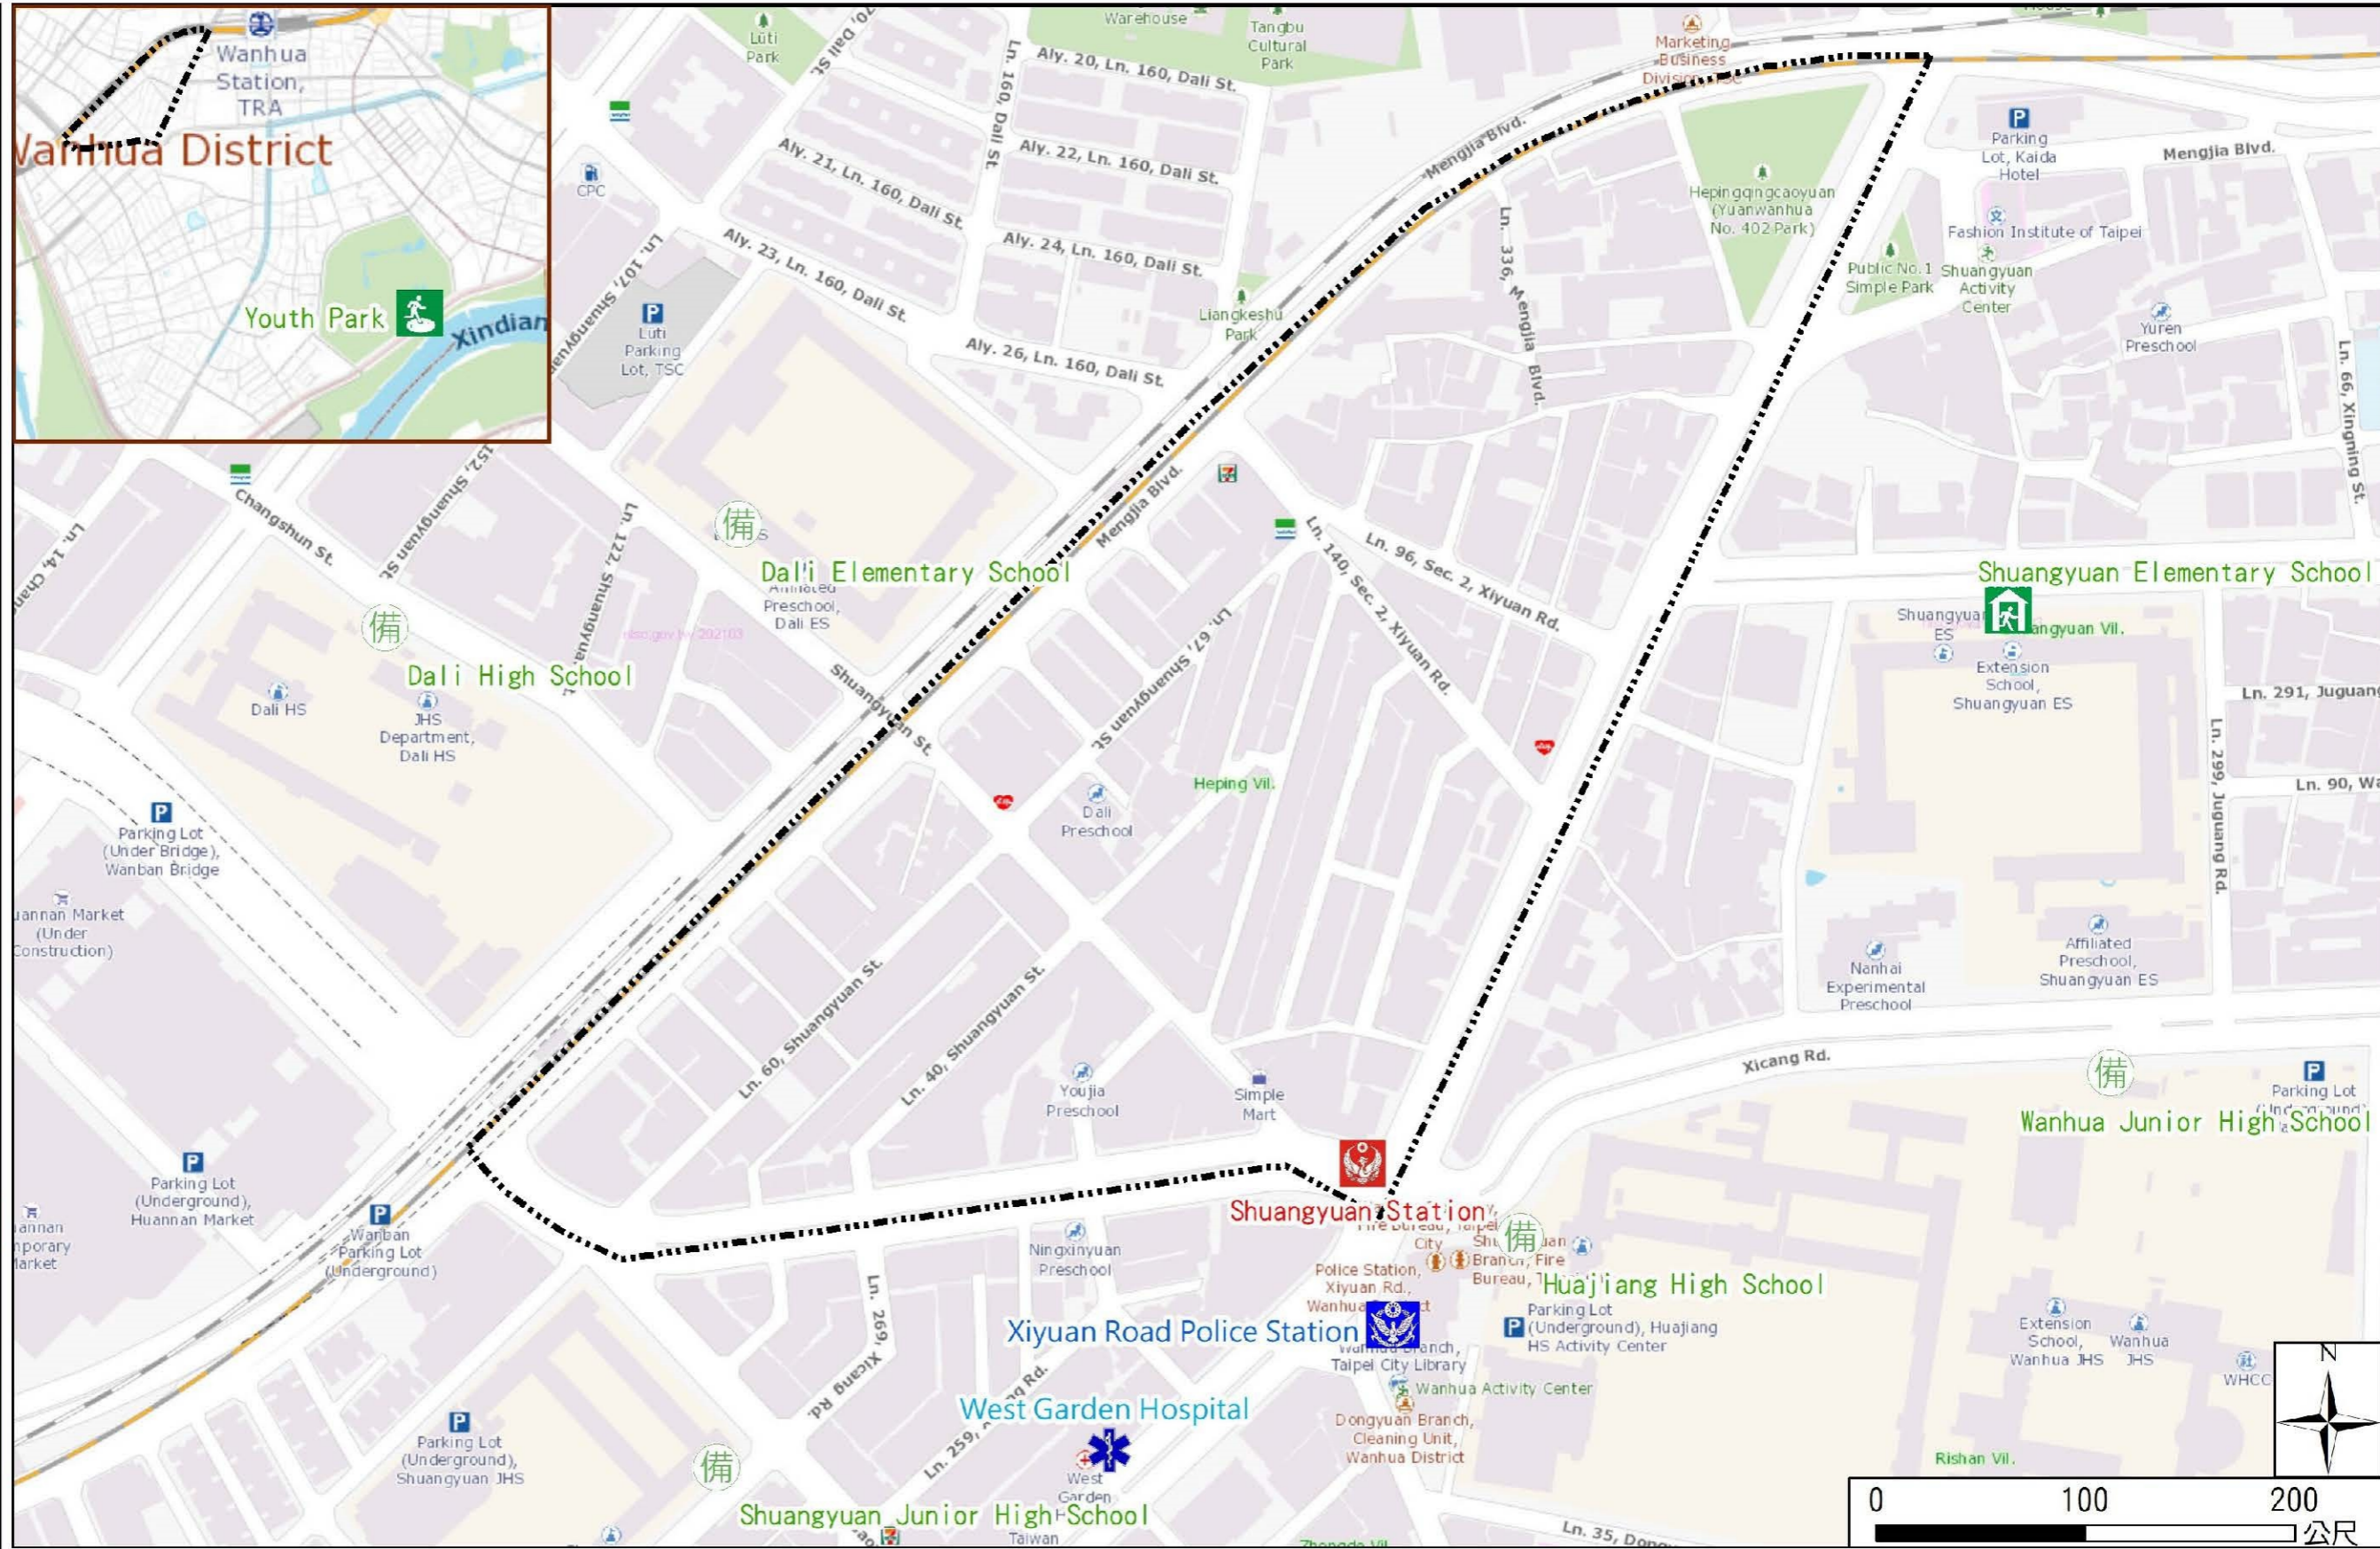

Disaster Prevention Information Website

Taipei of Disaster Prevention

Knowledge of disaster prevention

Flood: Vertical evacuation or preventive evacuation

Earthquake :

More disaster prevention knowledge :

Taipei City Disaster Prevention Guide

Evacuation Shelter

Name	Youth Park Applicable to earthquake situations
Address	No.199, Shuiyuan Rd.
Capacity	31449
Contact number	02-23032451
Name	Shuangyuan Elementary School (School for Priority Shelter) Applicable to flood situations and earthquake situations
Address	No.315, Juguang Rd.
Capacity	123
Contact number	02-23061893 # 131
Name	Dali Elementary School
Address	No.389, Bangka Blvd.,
Capacity	80
Contact number	02-23064311#1400
Name	Shuangyuan Junior High School
Address	No.2, Xingyi St.
Capacity	210
Contact number	02-23030827#140