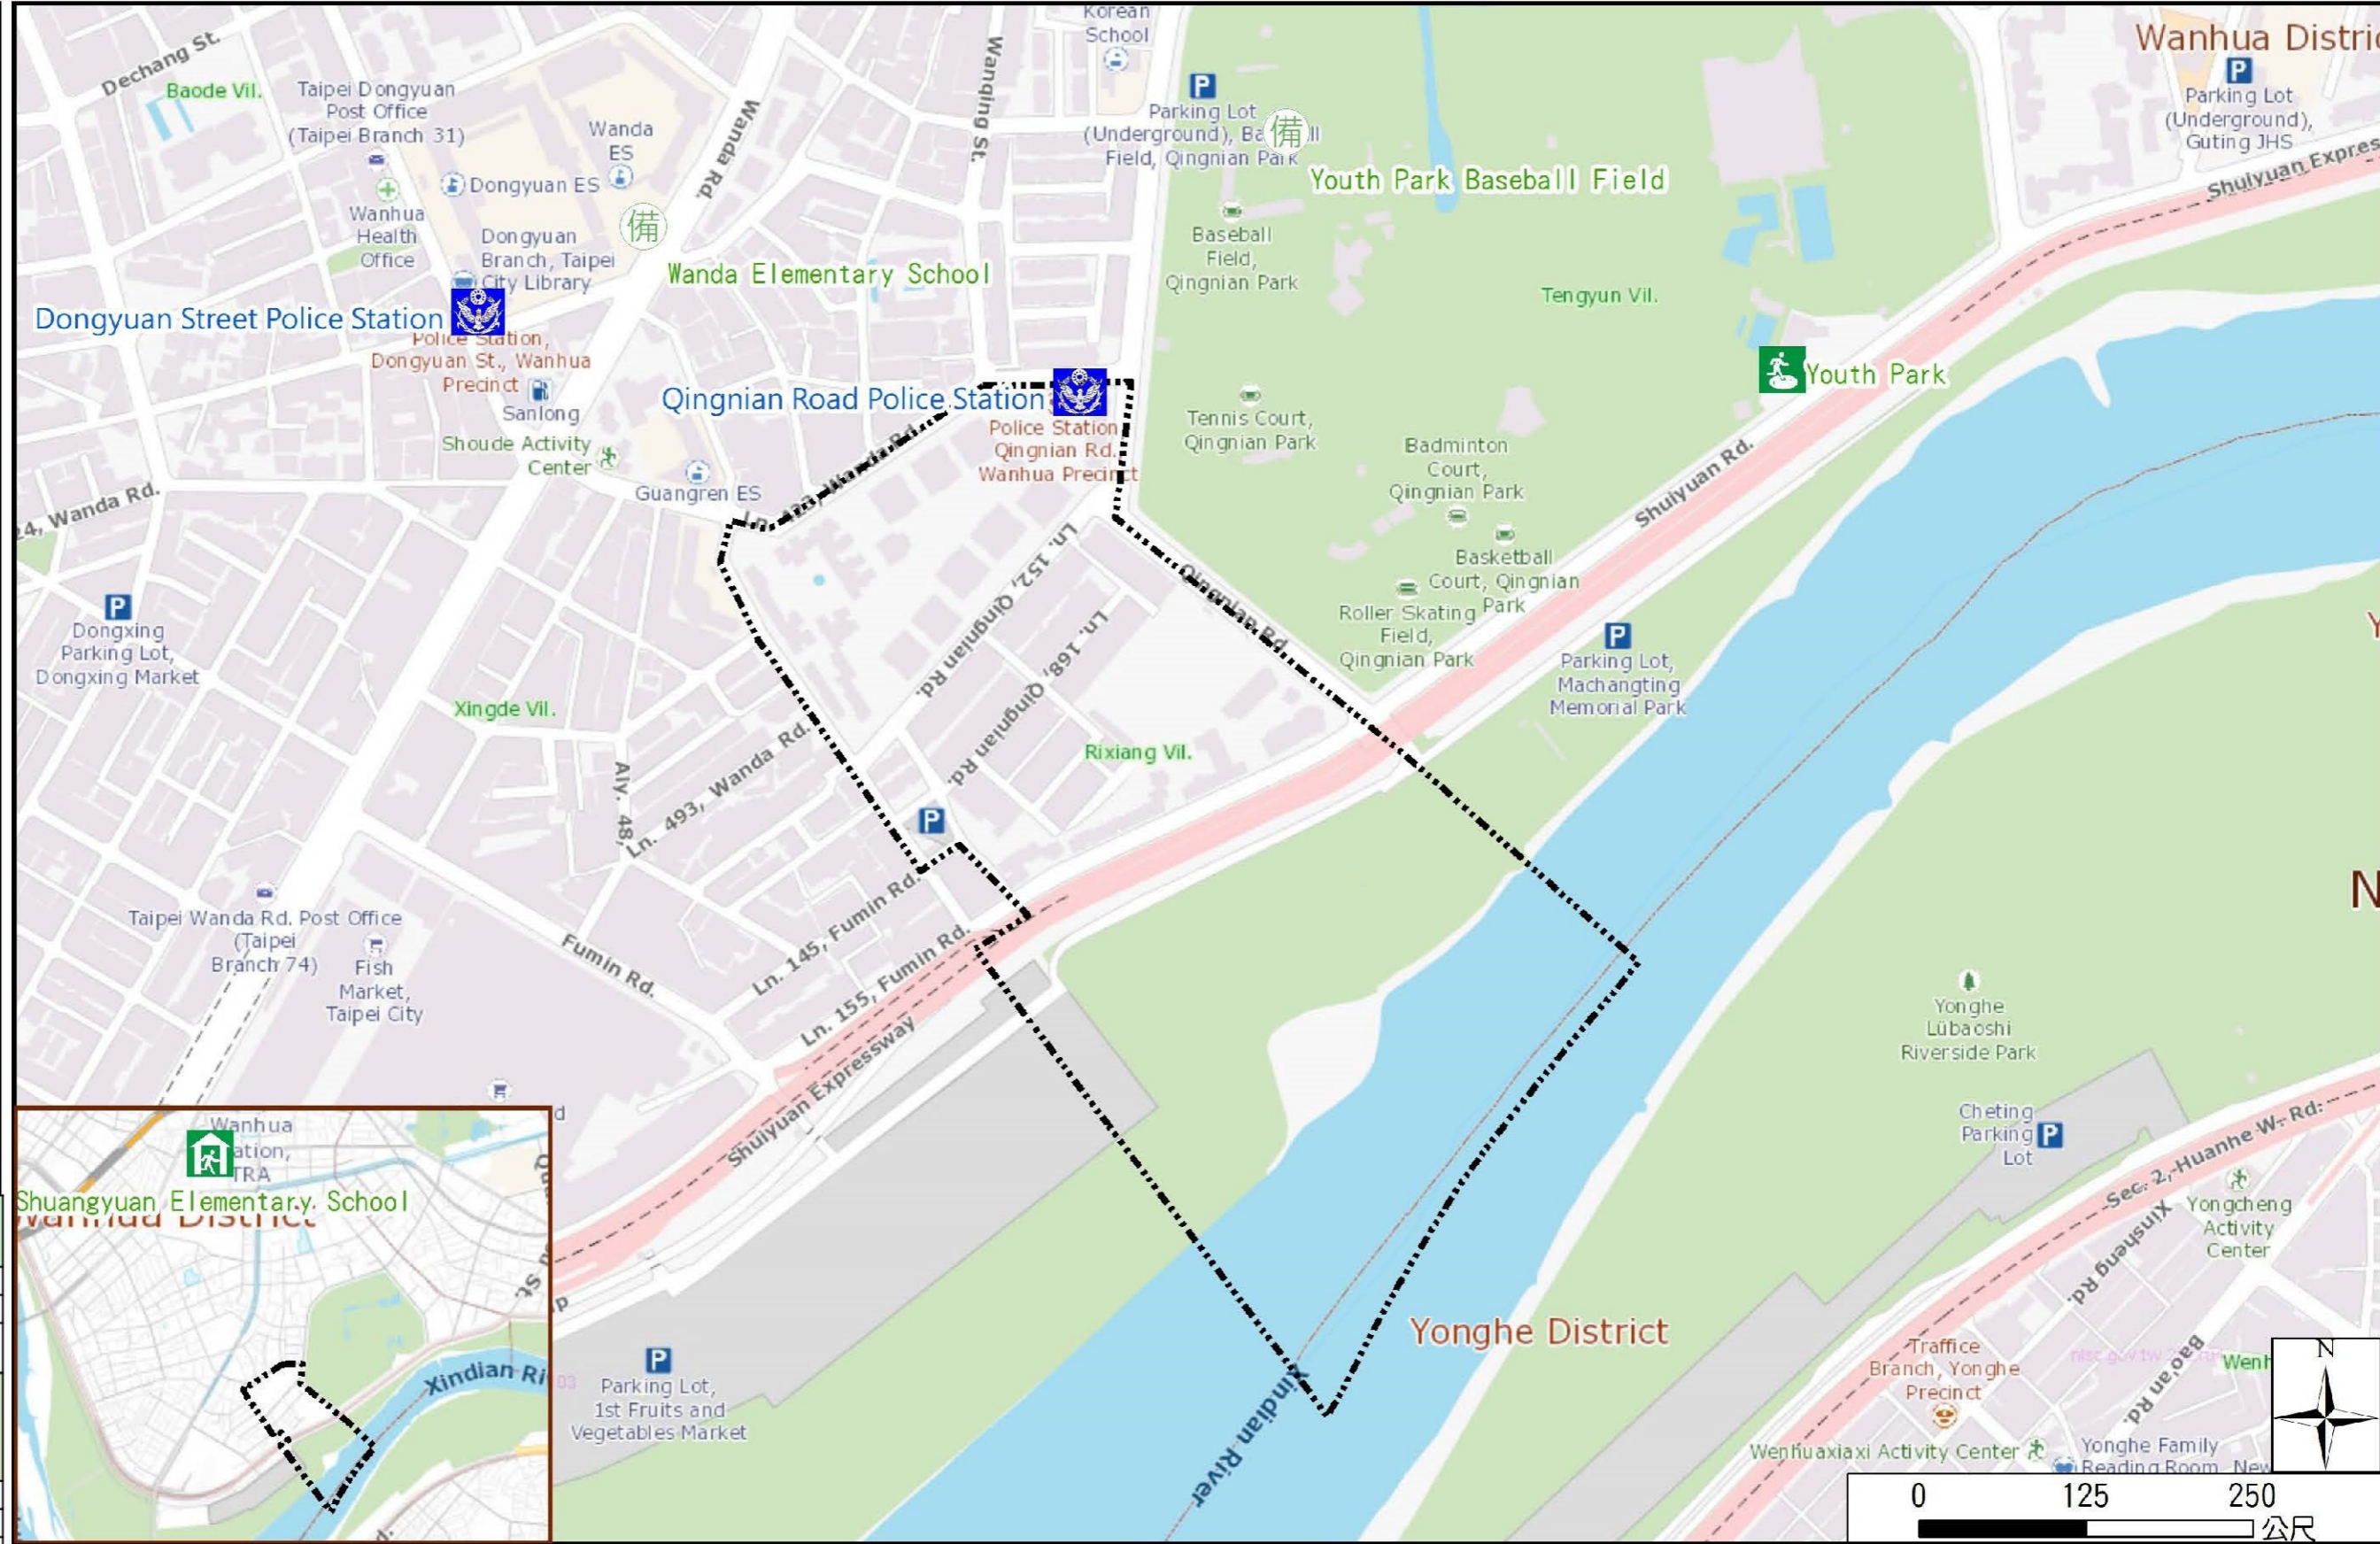

Rixiang Vil., Wanhua Dist., Taipei City Evacuation Map

Disaster notification Unit

Taipei Citizen Hotline : 1999
 Fire Department Tel. : 119
 Police Department Tel. : 110
 EOC of Wanhua Dist.
 Non-emergency number :
 02-23064468
 Emergency number :
 02-66309119
Officer
 Mobile : 0988-179738
 Note: Please call this District's
 EOC to ensure that the evacuation
 shelter is open

Disaster Prevention Information Website

Taipei of Disaster Prevention

Knowledge of disaster prevention

Flood: Vertical evacuation or preventive evacuation
 Earthquake :

More disaster prevention knowledge :
Taipei City Disaster Prevention Guide

Evacuation Shelter

Name	Youth Park Applicable to earthquake situations
Address	No.199, Shuiyuan Rd.
Capacity	31449
Contact number	02-23032451
Name	Shuangyuan Elementary School (School for Priority Shelter) Applicable to flood situations and earthquake situations
Address	No.315, Juguang Rd.
Capacity	123
Contact number	02-23061893 # 131
Name	Wanda Elementary School
Address	No.346, Wanda Rd.
Capacity	60
Contact number	02-23037654#312
Name	Shuangyuan Junior High School
Address	No.2, Xingyi St.
Capacity	210
Contact number	02-23030827#140