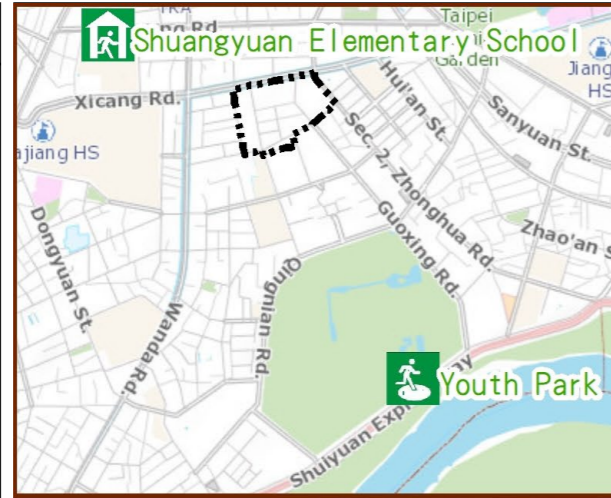

Evacuation Shelter

Name	Youth Park Applicable to earthquake situations
Address	No.199, Shuiyuan Rd.
Capacity	31449
Contact number	02-23032451
Name	Shuangyuan Elementary School (School for Priority Shelter) Applicable to flood situations and earthquake situations
Address	No.315, Juguang Rd.
Capacity	123
Contact number	02-23061893#131
Name	Wanhua Junior High School
Address	No.201, Xizang Rd.
Capacity	50
Contact number	02-23394567#130
Name	Shuangyuan Junior High School
Address	No.2, Xingyi St.
Capacity	210
Contact number	02-23030827#140