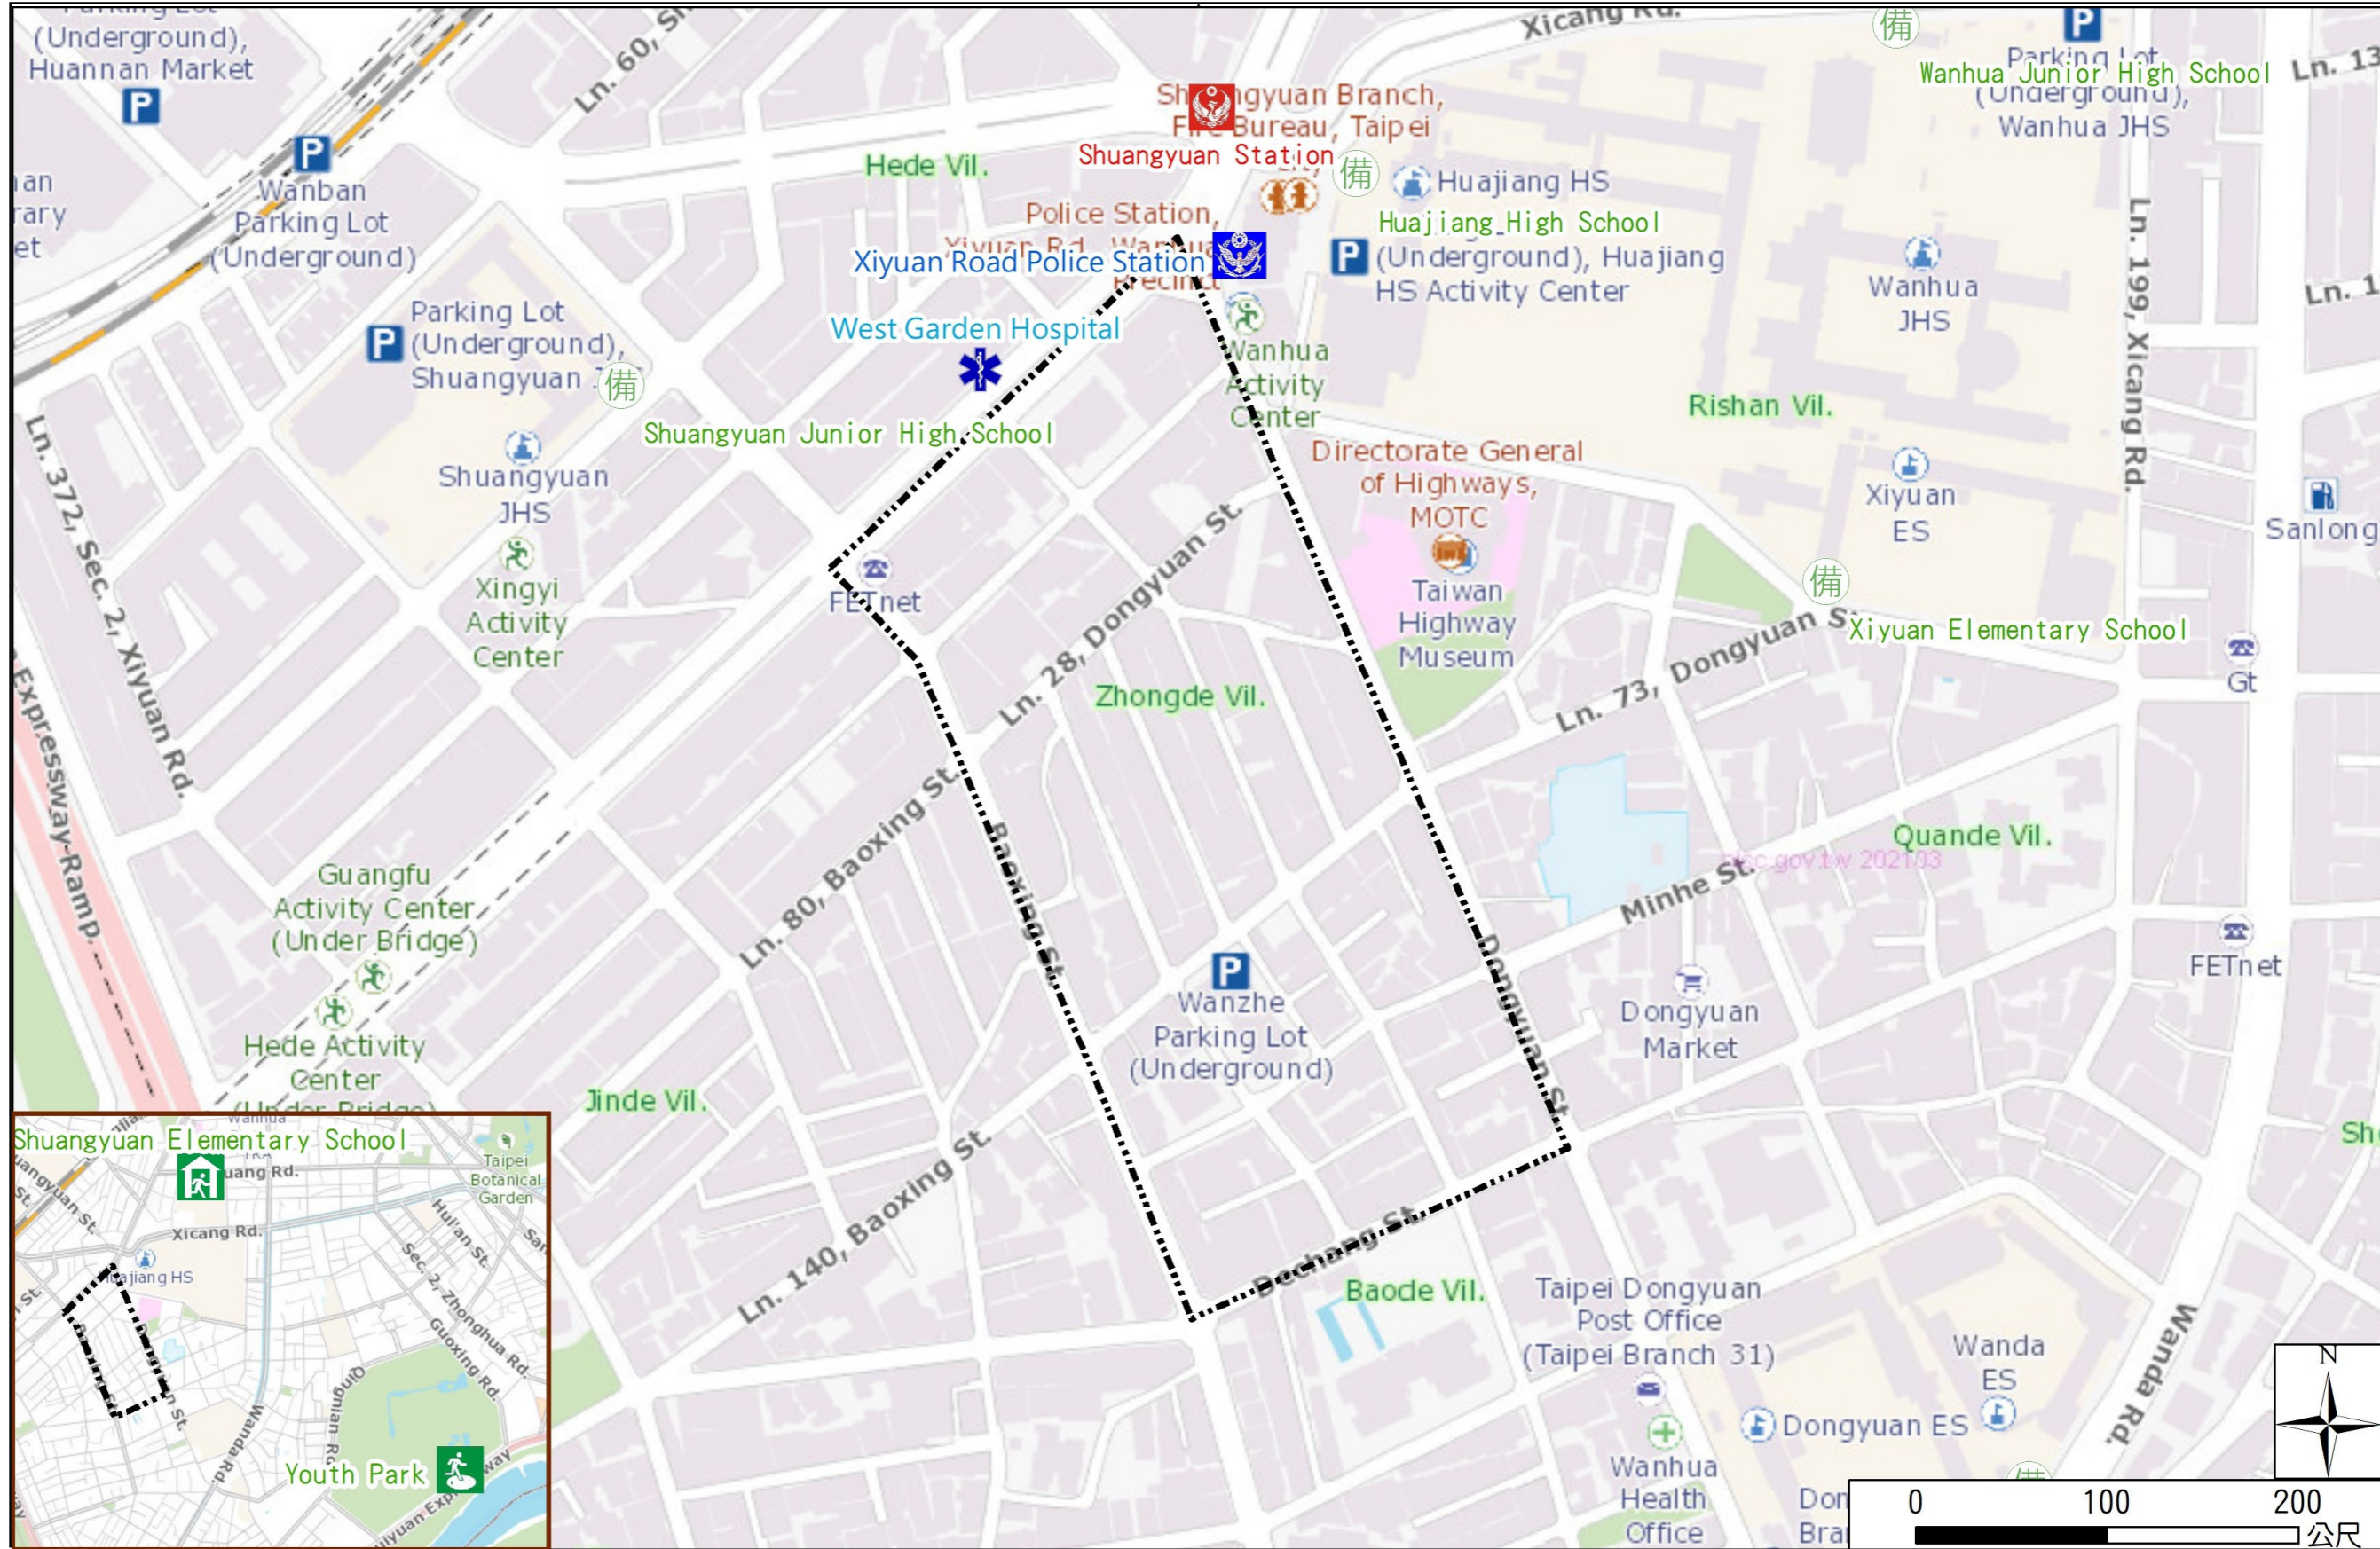

Zhongde Vil., Wanhua Dist., Taipei City Evacuation Map

Disaster notification Unit

Taipei Citizen Hotline : 1999
 Fire Department Tel. : 119
 Police Department Tel. : 110
 EOC of Wanhua Dist.
 Non-emergency number :
 02-23064468
 Emergency number :
 02-66309119
 Officer
 Mobile : 0988-179745
 Note: Please call this District's
 EOC to ensure that the evacuation
 shelter is open

Disaster Prevention Information Website

Taipei of Disaster Prevention

Knowledge of disaster prevention

Flood: Vertical evacuation or preventive evacuation
 Earthquake :

More disaster prevention knowledge :
 Taipei City Disaster Prevention Guide

Evacuation Shelter

Name	Youth Park Applicable to earthquake situations
Address	No.199, Shuiyuan Rd.
Capacity	31449
Contact number	02-23032451
Name	Shuangyuan Elementary School (School for Priority Shelter) Applicable to flood situations and earthquake situations
Address	No.315, Juguang Rd.
Capacity	123
Contact number	02-23061893#131
Name	Huajiang High School
Address	No.213, Xizang Rd.,
Capacity	300
Contact number	02-23019946#141
Name	Xiyuan Elementary School
Address	No.65, Ln. 73, Dongyuan St.
Capacity	203
Contact number	02-23030257#125