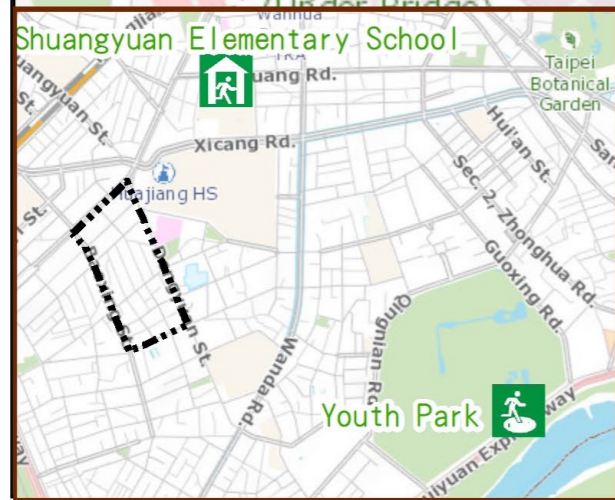

Evacuation Shelter

Name	Youth Park Applicable to earthquake situations
Address	No.199, Shuiyuan Rd.
Capacity	31449
Contact number	02-23032451
Name	Shuangyuan Elementary School (School for Priority Shelter) Applicable to flood situations and earthquake situations
Address	No.315, Juguang Rd.
Capacity	123
Contact number	02-23061893#131
Name	Huajiang High School
Address	No.213, Xizang Rd.,
Capacity	300
Contact number	02-23019946#141
Name	Xiyuan Elementary School
Address	No.65, Ln. 73, Dongyuan St.
Capacity	203
Contact number	02-23030257#125