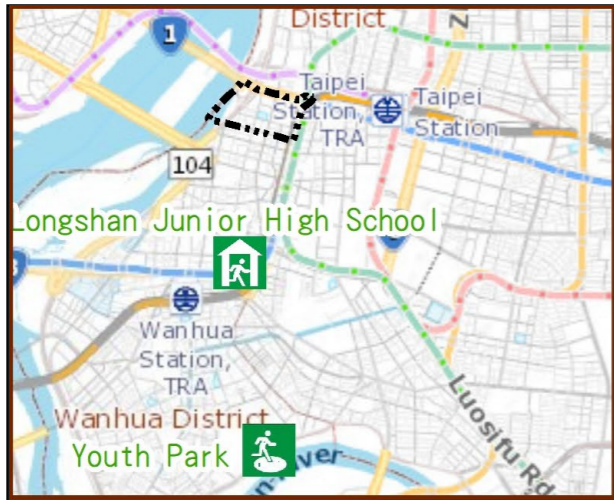

Evacuation Shelter

Name	Youth Park Applicable to earthquake situations
Address	No.199, Shuiyuan Rd.
Capacity	31449
Contact number	02-23032451
Name	Longshan Junior High School (School for Priority Shelter) Applicable to flood situations
Address	No.46, Nanning Rd.
Capacity	265
Contact number	02-23362789#500
Name	Taipei Wanhua Sports Center
Address	No.6-1, Xining S. Rd.
Capacity	226
Contact number	02-23759900#608
Name	Fuxing Elementary School
Address	No.66, Sec. 1, Zhonghua Rd.
Capacity	50
Contact number	02-23144668#131