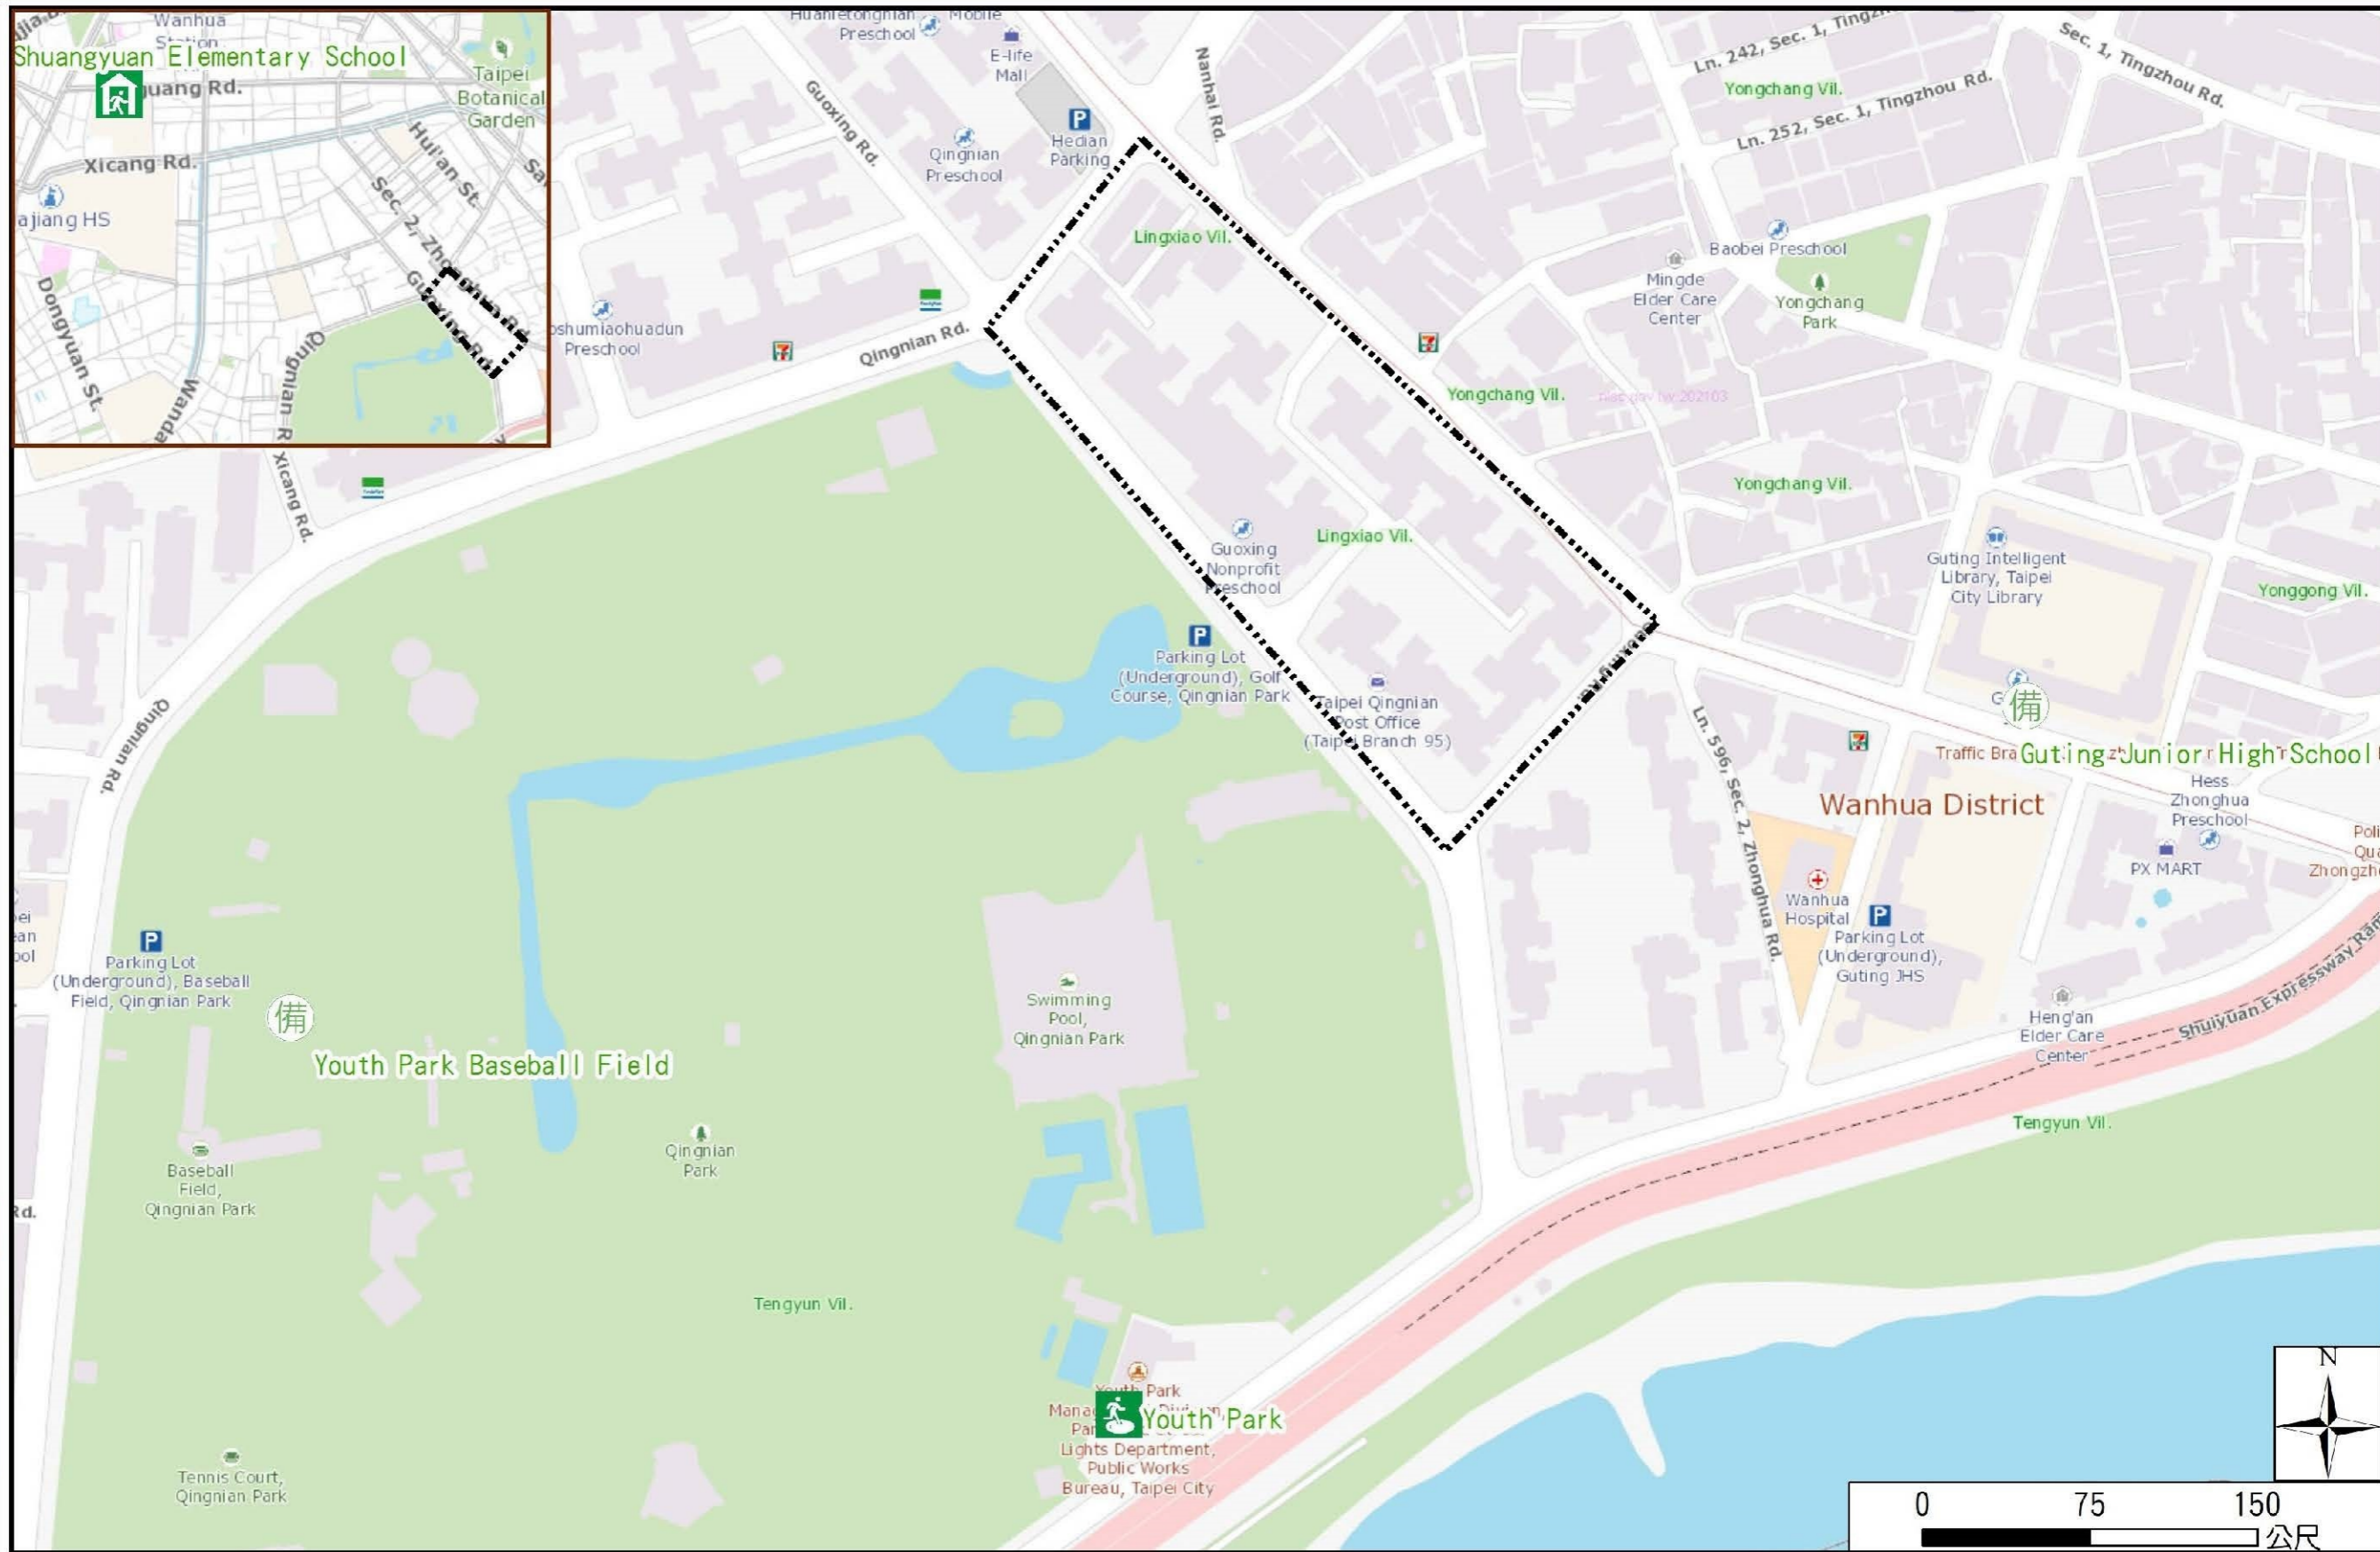

Evacuation Shelter

| | |
|----------------|---|
| Name | Youth Park Applicable to earthquake situations |
| Address | No.199, Shuiyuan Rd. |
| Capacity | 31449 |
| Contact number | 02-23032451 |
| Name | Shuangyuan Elementary School (School for Priority Shelter) Applicable to flood situations and earthquake situations |
| Address | No.315, Juguang Rd. |
| Capacity | 123 |
| Contact number | 02-23061893 # 131 |
| Name | Youth Park Baseball Field |
| Address | No.199, Shuiyuan Rd. |
| Capacity | 60 |
| Contact number | 02-25702330 |
| Name | Wanda Elementary School |
| Address | No.346, Wanda Rd. |
| Capacity | 60 |
| Contact number | 02-23037654#312 |