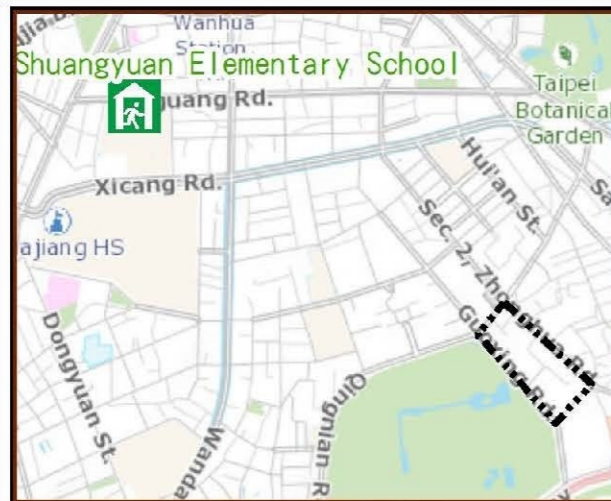

Lingxiao Vil., Wanhua Dist., Taipei City Evacuation Map

Disaster notification Unit

Taipei Citizen Hotline : 1999
 Fire Department Tel. : 119
 Police Department Tel. : 110
 EOC of Wanhua Dist.
 Non-emergency number :
 02-23064468
 Emergency number :
 02-66309119
Officer
 Mobile : 0988-179757
 Note: Please call this District's
 EOC to ensure that the evacuation
 shelter is open

Evacuation Shelter

| | |
|----------------|---|
| Name | Youth Park Applicable to earthquake situations |
| Address | No.199, Shuiyuan Rd. |
| Capacity | 31449 |
| Contact number | 02-23032451 |
| Name | Shuangyuan Elementary School (School for Priority Shelter) Applicable to flood situations and earthquake situations |
| Address | No.315, Juguang Rd. |
| Capacity | 123 |
| Contact number | 02-23061893 # 131 |
| Name | Youth Park Baseball Field |
| Address | No.199, Shuiyuan Rd. |
| Capacity | 60 |
| Contact number | 02-25702330 |
| Name | Wanda Elementary School |
| Address | No.346, Wanda Rd. |
| Capacity | 60 |
| Contact number | 02-23037654#312 |