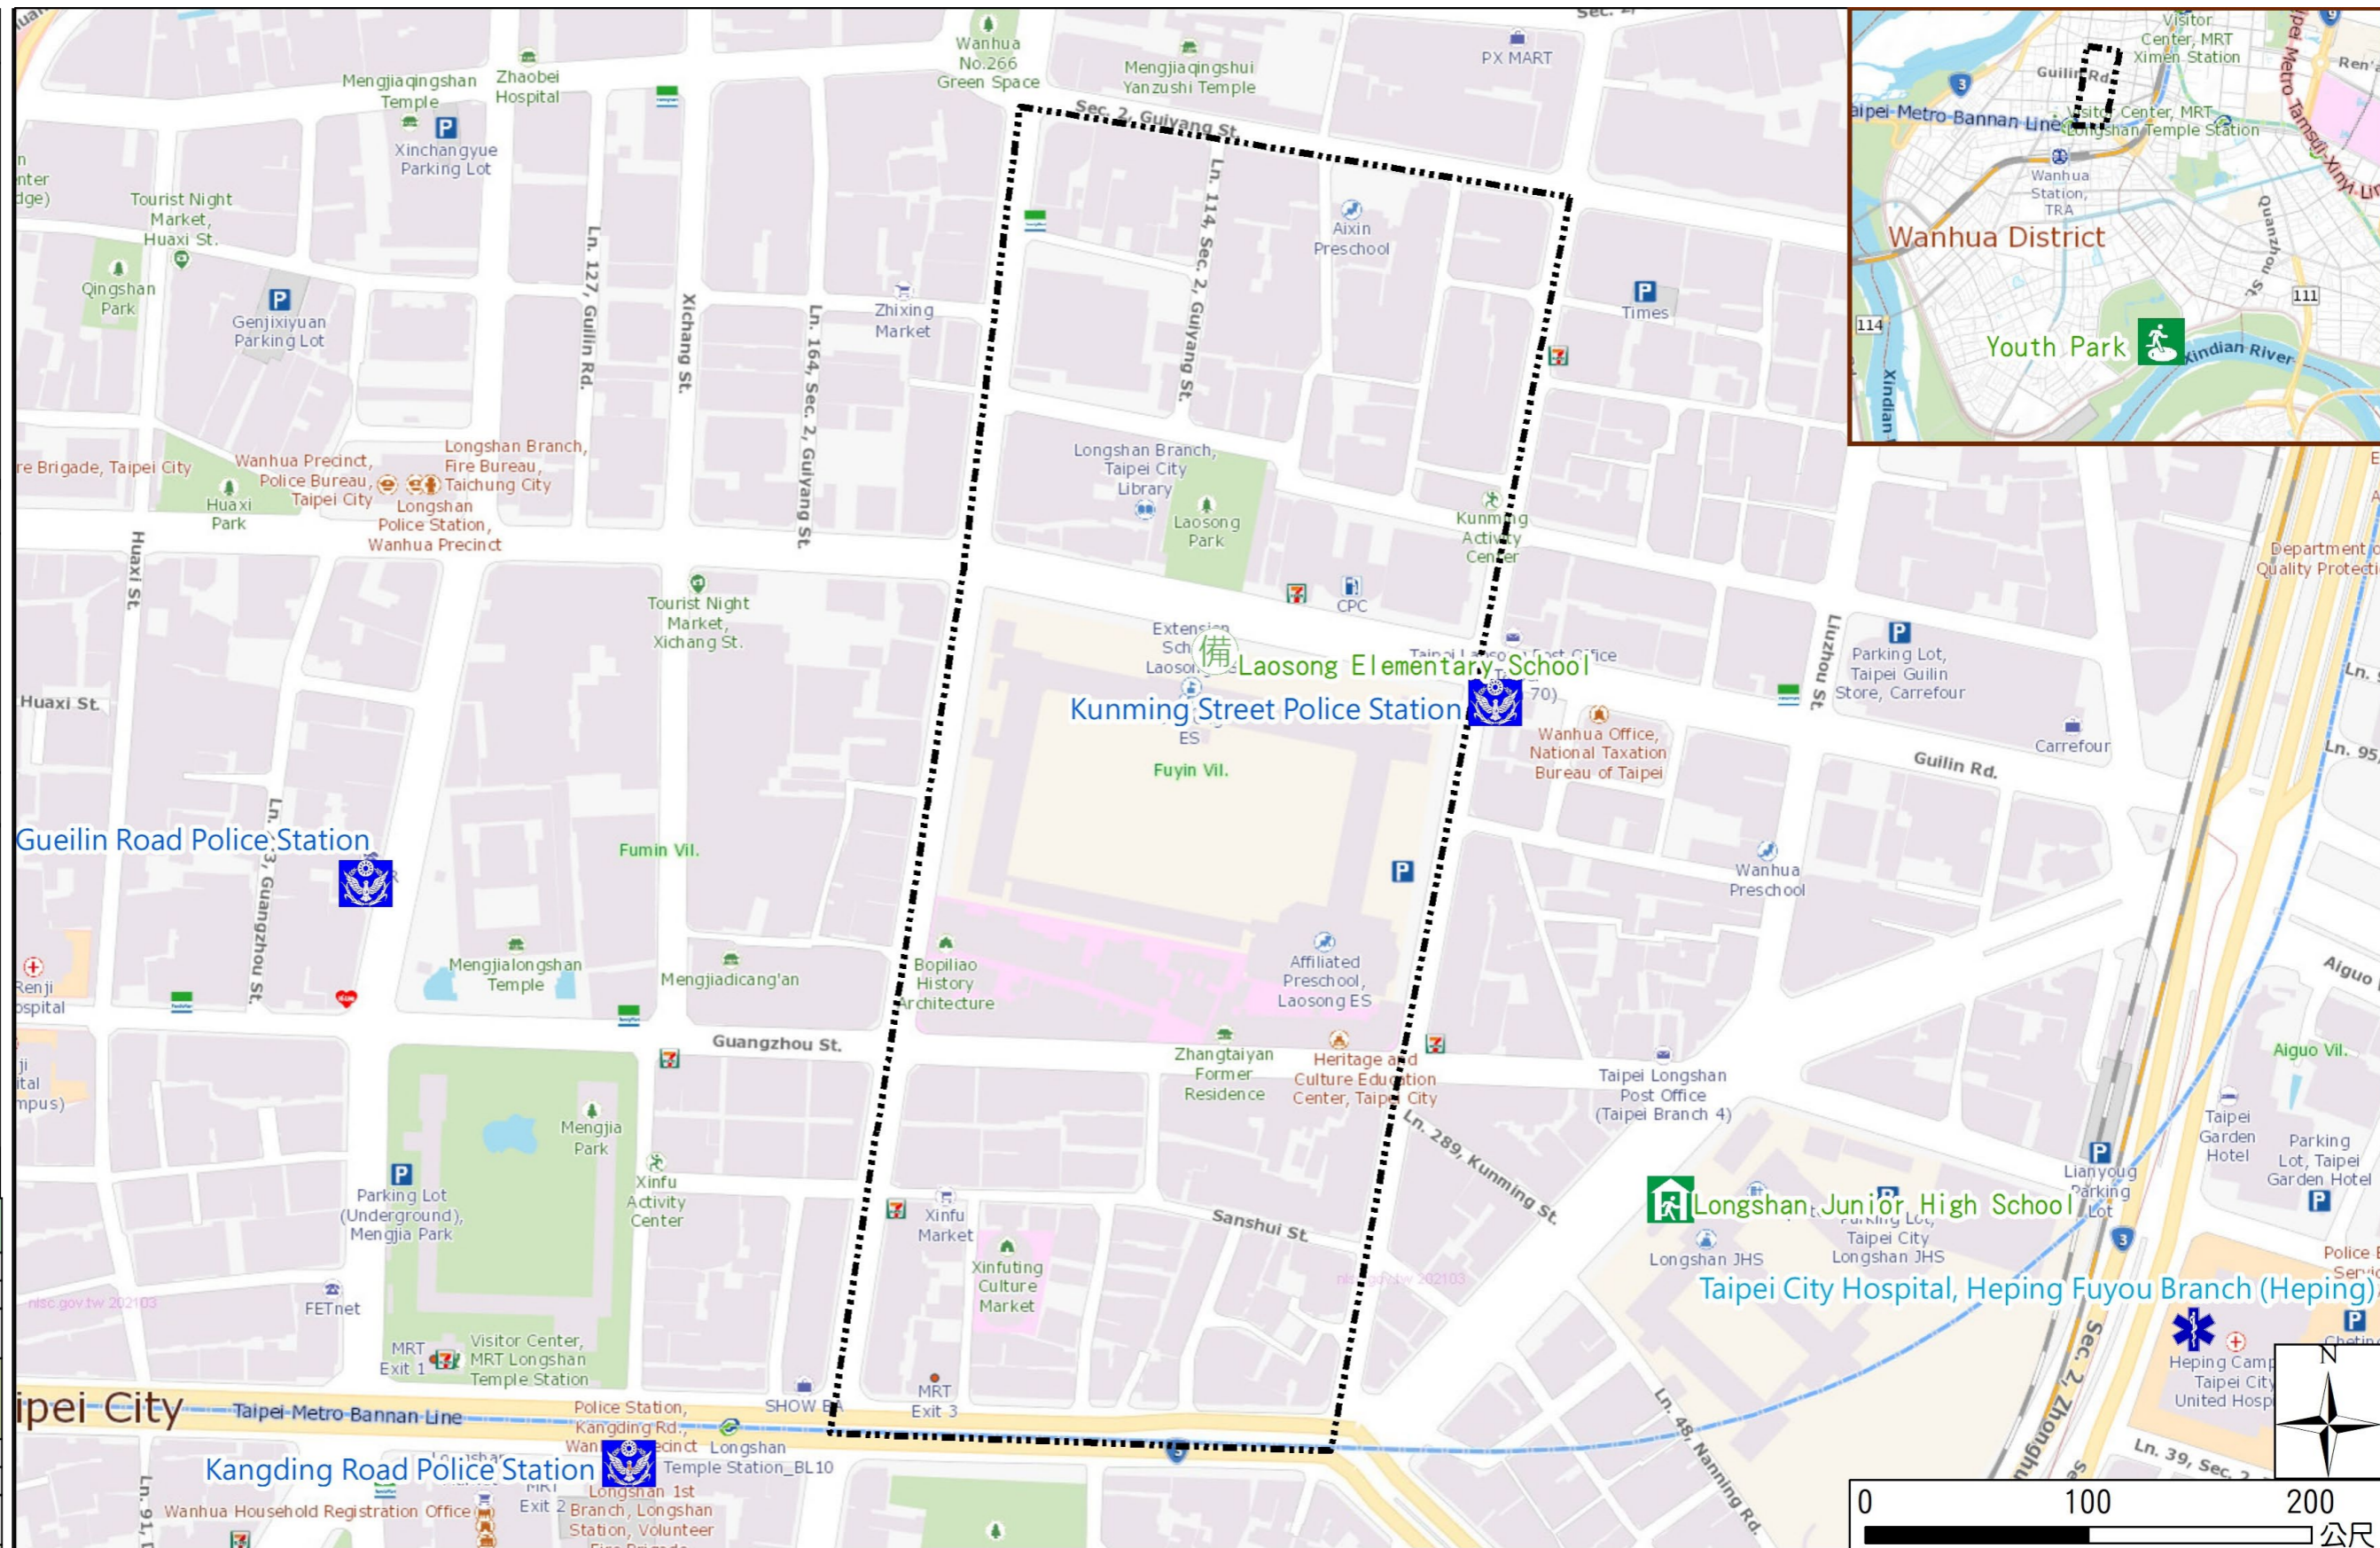

Fuyin Vil., Wanhua Dist., Taipei City Evacuation Map

Disaster notification Unit

Taipei Citizen Hotline : 1999
Fire Department Tel. : 119
Police Department Tel. : 110
EOC of Wanhua Dist.
Non-emergency number : 02-23064468
Emergency number : 02-66309119
Officer
Mobile : 0988-179746
Note: Please call this District's EOC to ensure that the evacuation shelter is open

Disaster Prevention Information Website

Taipei of Disaster Prevention

Knowledge of disaster prevention

Flood: Vertical evacuation or preventive evacuation
Earthquake :

More disaster prevention knowledge :
Taipei City Disaster Prevention Guide

Evacuation Shelter

Name	Youth Park Applicable to earthquake situations
Address	No.199, Shuiyuan Rd.
Capacity	31449
Contact number	02-23032451
Name	Longshan Junior High School (School for Priority Shelter) Applicable to flood situations
Address	No.46, Nanning Rd.
Capacity	265
Contact number	02-23362789#500
Name	Xinhe Elementary School (School for Priority Shelter) Applicable to earthquake situations
Address	No. 31, Ln. 125, Xizang Rd.
Capacity	79
Contact number	02-23038298#1401
Name	Laosong Elementary School
Address	No.64, Guilin Rd.
Capacity	231
Contact number	02-23361266#130

圖例	里界 Village Boundary	避難收容處所 Evacuation Shelter	防救災單位 Disaster Rescue Resources	重要地標 Landmark
	里界 Village Boundary	室內避難收容處所(優先安置學校) Indoor Evacuation Shelter (School for Priority Shelter) 室外避難收容處所(防災公園) Outdoor Evacuation Shelter (Disaster Prevention Park) 避難收容處所(備用) Evacuation Shelter (Backup)	警察單位 Police Department 消防單位 Fire Department 急救責任醫院 Designated Hospital (Emergency Medical Treatment)	直升機起降場 Helicopter Pad 重要地標 Landmark