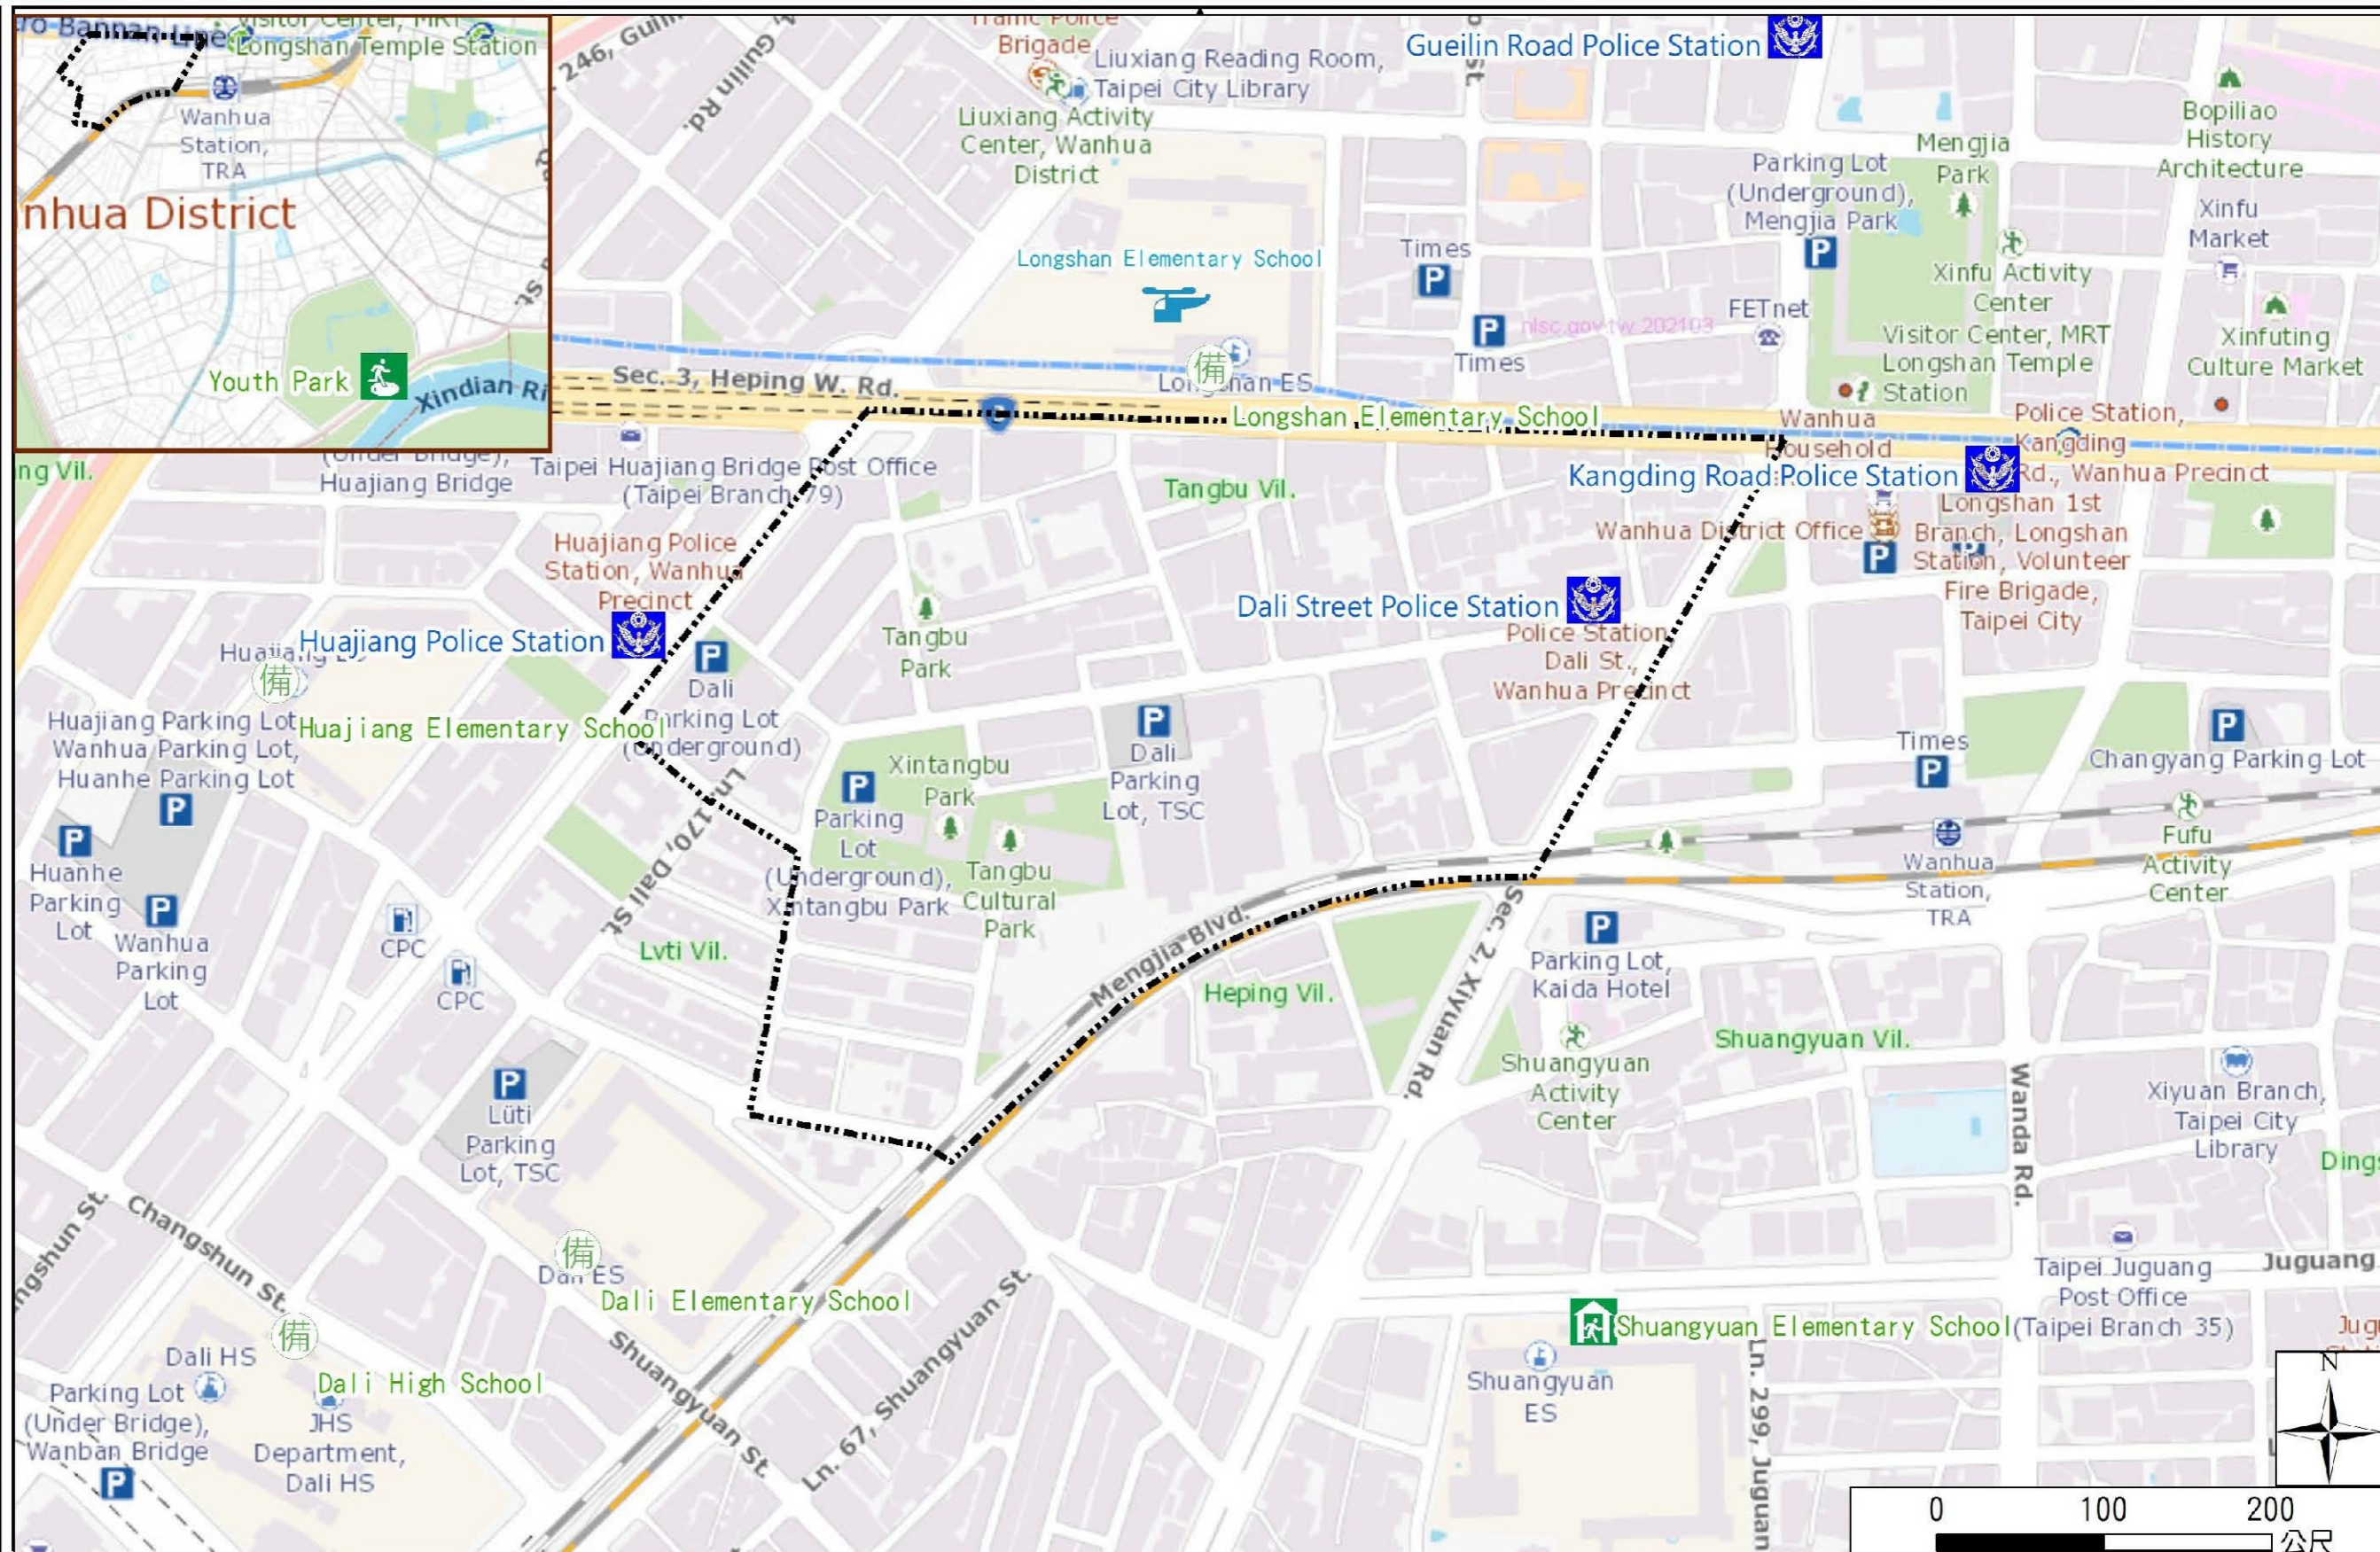

## Evacuation Shelter

Name	Youth Park Applicable to earthquake situations
Address	No.199, Shuiyuan Rd.
Capacity	31449
Contact number	02-23032451
Name	Shuangyuan Elementary School (School for Priority Shelter) Applicable to flood situations and earthquake situations
Address	No.315, Juguang Rd.
Capacity	123
Contact number	02-23061893#131
Name	Longshan Elementary School
Address	No.235, Sec. 3, Heping W. Rd.
Capacity	150
Contact number	02-23082977#730
Name	Dali Elementary School
Address	No.389, Bangka Blvd.,
Capacity	80
Contact number	02-23064311#1400