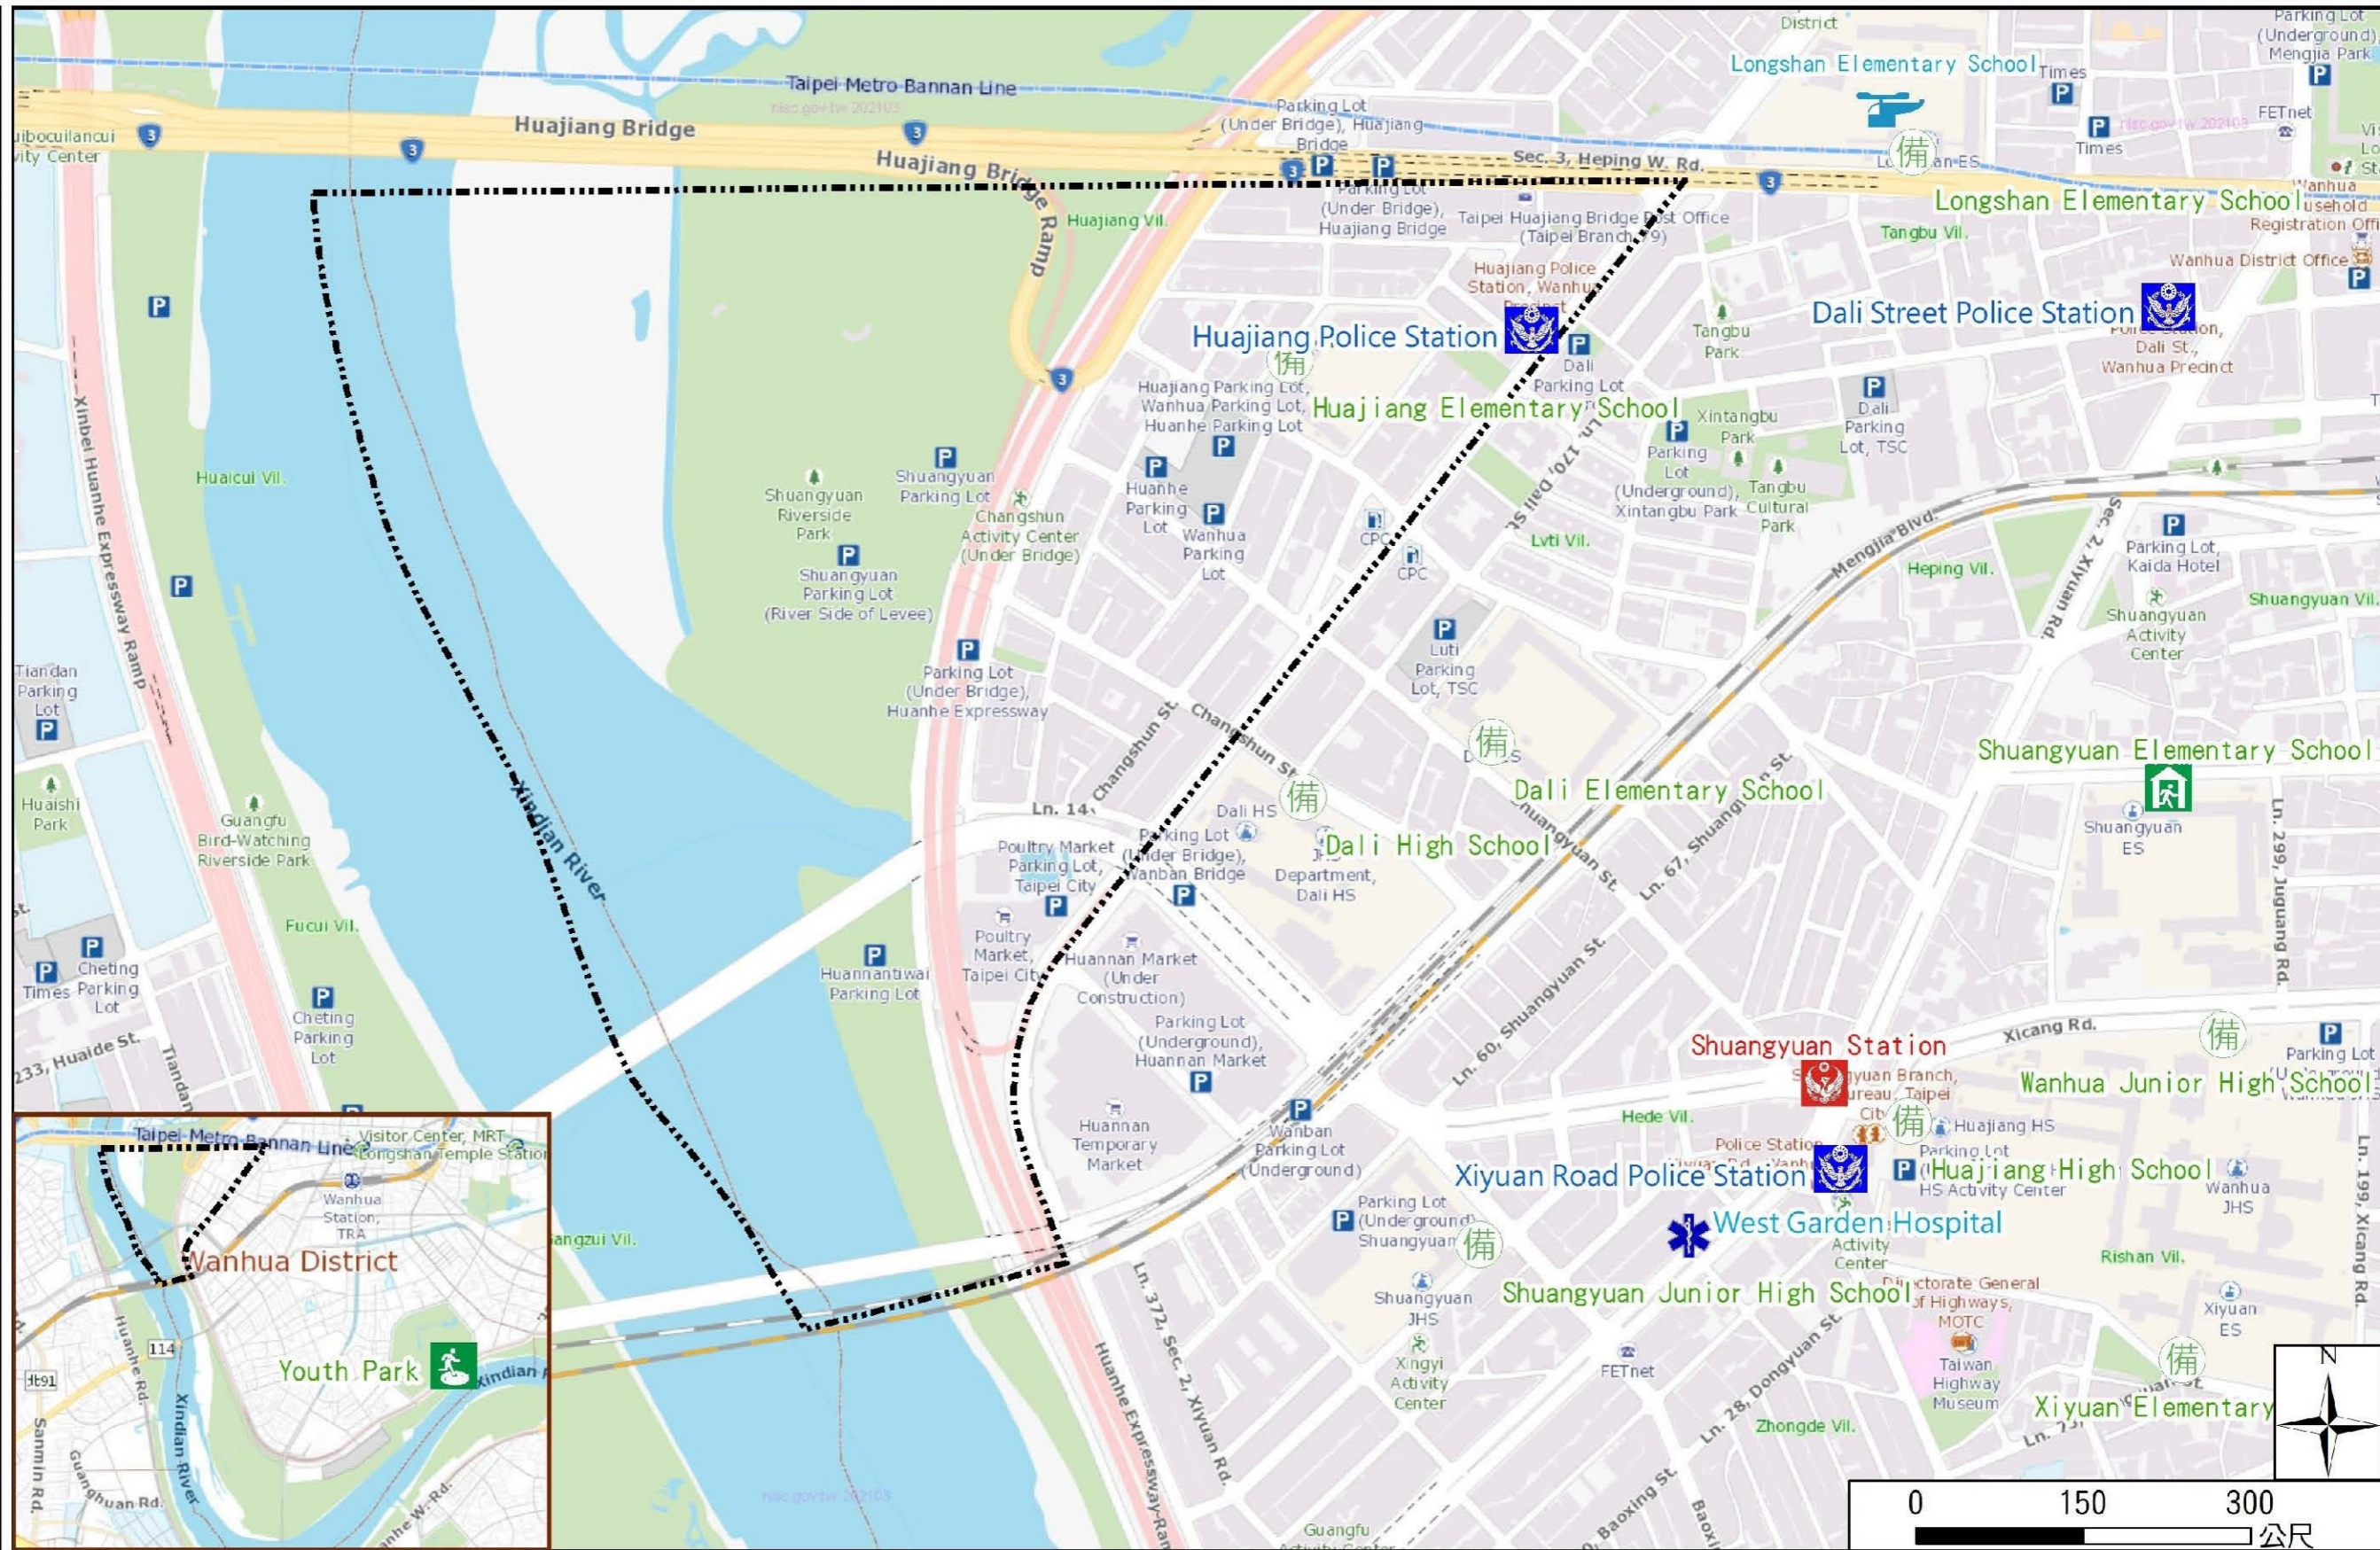

Huajiang Vil., Wanhua Dist., Taipei City Evacuation Map

Disaster notification Unit

Taipei Citizen Hotline : 1999
 Fire Department Tel. : 119
 Police Department Tel. : 110
 EOC of Wanhua Dist.
 Non-emergency number : 02-23064468
 Emergency number : 02-66309119
 Officer
 Mobile : 0988-179755
 Note: Please call this District's EOC to ensure that the evacuation shelter is open

Disaster Prevention Information Website

Taipei of Disaster Prevention

Knowledge of disaster prevention

Flood: Vertical evacuation or preventive evacuation

Earthquake :

More disaster prevention knowledge :

Taipei City Disaster Prevention Guide

Evacuation Shelter

Name	Youth Park Applicable to earthquake situations
Address	No.199, Shuiyuan Rd.
Capacity	31449
Contact number	02-23032451
Name	Shuangyuan Elementary School (School for Priority Shelter) Applicable to flood situations and earthquake situations
Address	No.315, Juguang Rd.
Capacity	123
Contact number	02-23061893 # 131
Name	Dali High School
Address	No.2, Changshun St.
Capacity	300
Contact number	02-23026959# 142
Name	Huajiang Elementary School
Address	No.2, Aly. 42, Ln. 250, Sec. 2, Huanhe S. Rd.
Capacity	107
Contact number	02-23064352#130