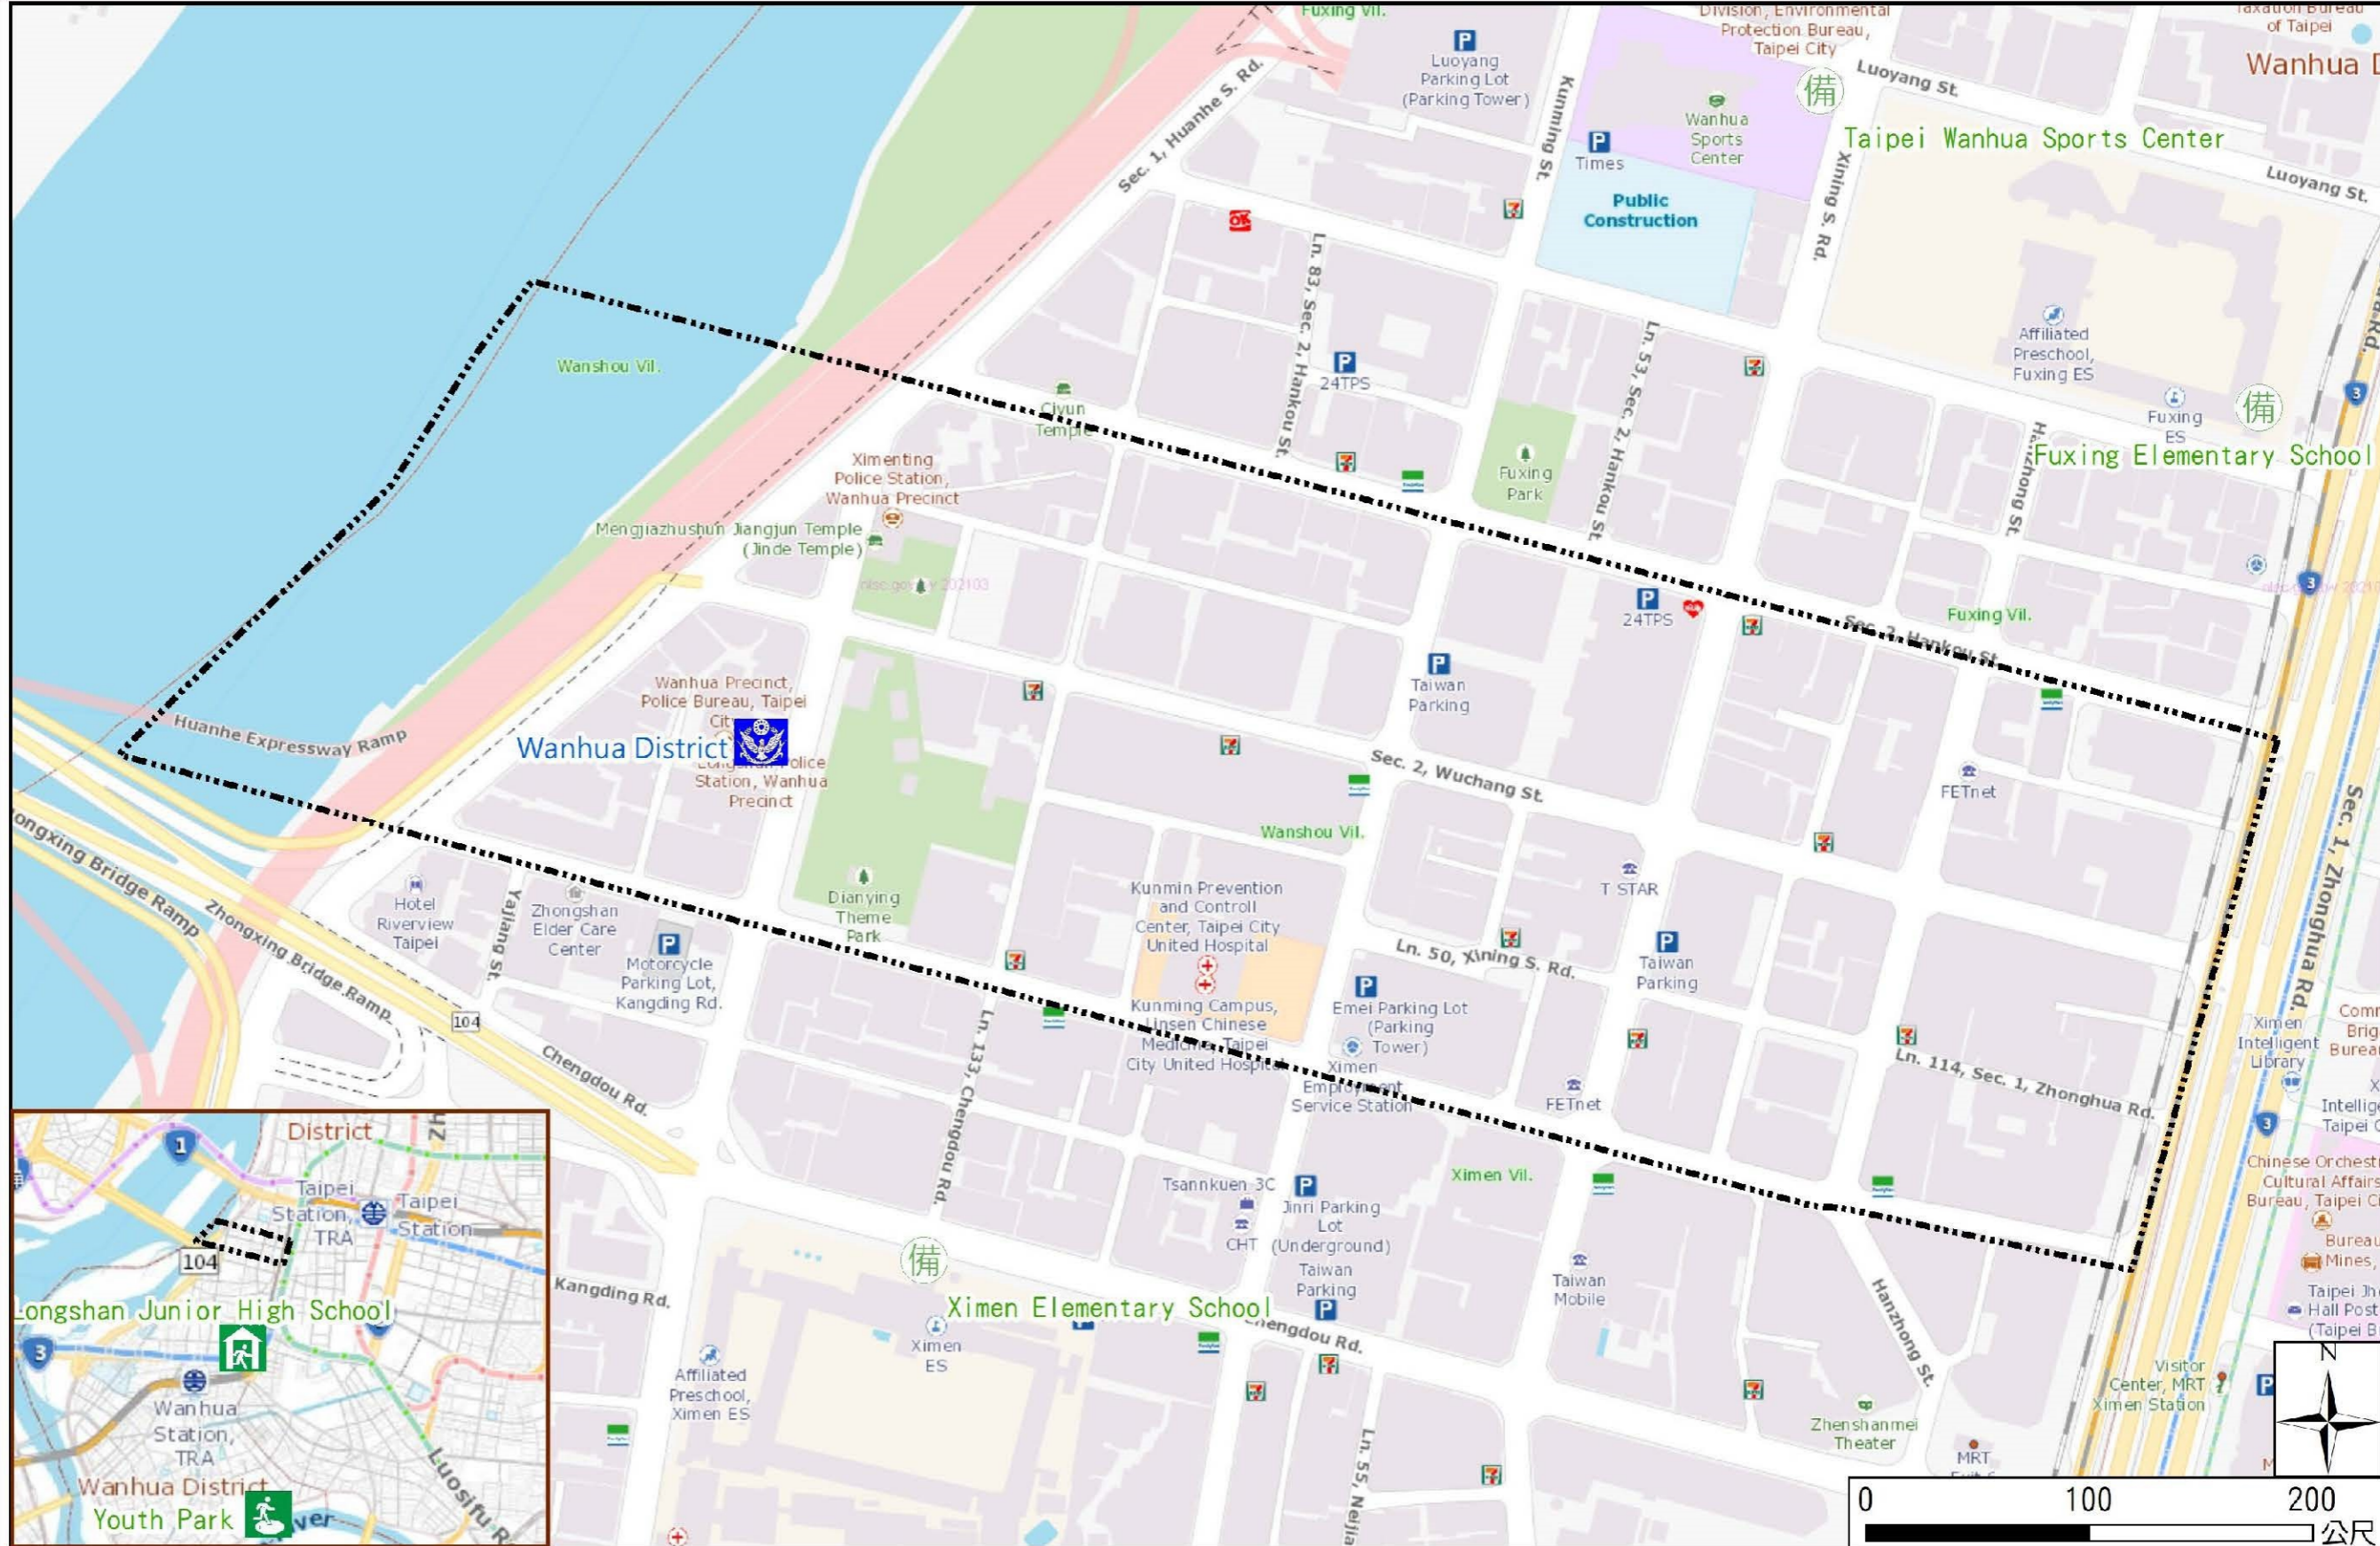

Wanshou Vil., Wanhua Dist., Taipei City Evacuation Map

Disaster notification Unit

Taipei Citizen Hotline : 1999
Fire Department Tel. : 119
Police Department Tel. : 110
EOC of Wanhua Dist.
Non-emergency number :
02-23064468
Emergency number :
02-66309119
Officer
Mobile : 0988-179735
Note: Please call this District's
EOC to ensure that the evacuation
shelter is open

Disaster Prevention Information Website

Taipei of Disaster Prevention

Knowledge of disaster prevention

Flood: Vertical evacuation or preventive evacuation
Earthquake :

More disaster prevention knowledge :
Taipei City Disaster Prevention Guide

Evacuation Shelter

Name	Youth Park Applicable to earthquake situations
Address	No.199, Shuiyuan Rd.
Capacity	31449
Contact number	02-23032451
Name	Longshan Junior High School (School for Priority Shelter) Applicable to flood situations
Address	No.46, Nanning Rd.
Capacity	265
Contact number	02-23362789#500
Name	Ximen Elementary School
Address	No.98, Chengdu Rd.
Capacity	149
Contact number	02-23113519#1131
Name	Fuxing Elementary School
Address	No.66, Sec. 1, Zhonghua Rd.
Capacity	50
Contact number	02-23144668#131

圖例	里界 Village Boundary	避難收容處所 Evacuation Shelter	防救災單位 Disaster Rescue Resources	重要地標 Landmark
	里界 Village Boundary	室內避難收容處所(優先安置學校) Indoor Evacuation Shelter (School for Priority Shelter) 室外避難收容處所(防災公園) Outdoor Evacuation Shelter (Disaster Prevention Park) 避難收容處所(備用) Evacuation Shelter (Backup)	警察單位 Police Department 消防單位 Fire Department 急救責任醫院 Designated Hospital (Emergency Medical Treatment)	直升機起降場 Helicopter Pad 重要地標 Landmark