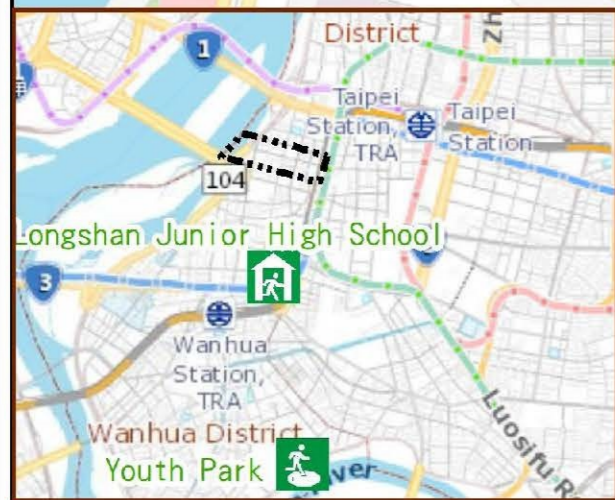

Wanshou Vil., Wanhua Dist., Taipei City Evacuation Map

Disaster notification Unit

Taipei Citizen Hotline : 1999
 Fire Department Tel. : 119
 Police Department Tel. : 110
 EOC of Wanhua Dist.
 Non-emergency number :
 02-23064468
 Emergency number :
 02-66309119
 Officer
 Mobile : 0988-179735
 Note: Please call this District's
 EOC to ensure that the evacuation
 shelter is open

Evacuation Shelter

Name	Youth Park Applicable to earthquake situations
Address	No.199, Shuiyuan Rd.
Capacity	31449
Contact number	02-23032451
Name	Longshan Junior High School (School for Priority Shelter) Applicable to flood situations
Address	No.46, Nanning Rd.
Capacity	265
Contact number	02-23362789#500
Name	Ximen Elementary School
Address	No.98, Chengdu Rd.
Capacity	149
Contact number	02-23113519#1131
Name	Fuxing Elementary School
Address	No.66, Sec. 1, Zhonghua Rd.
Capacity	50
Contact number	02-23144668#131