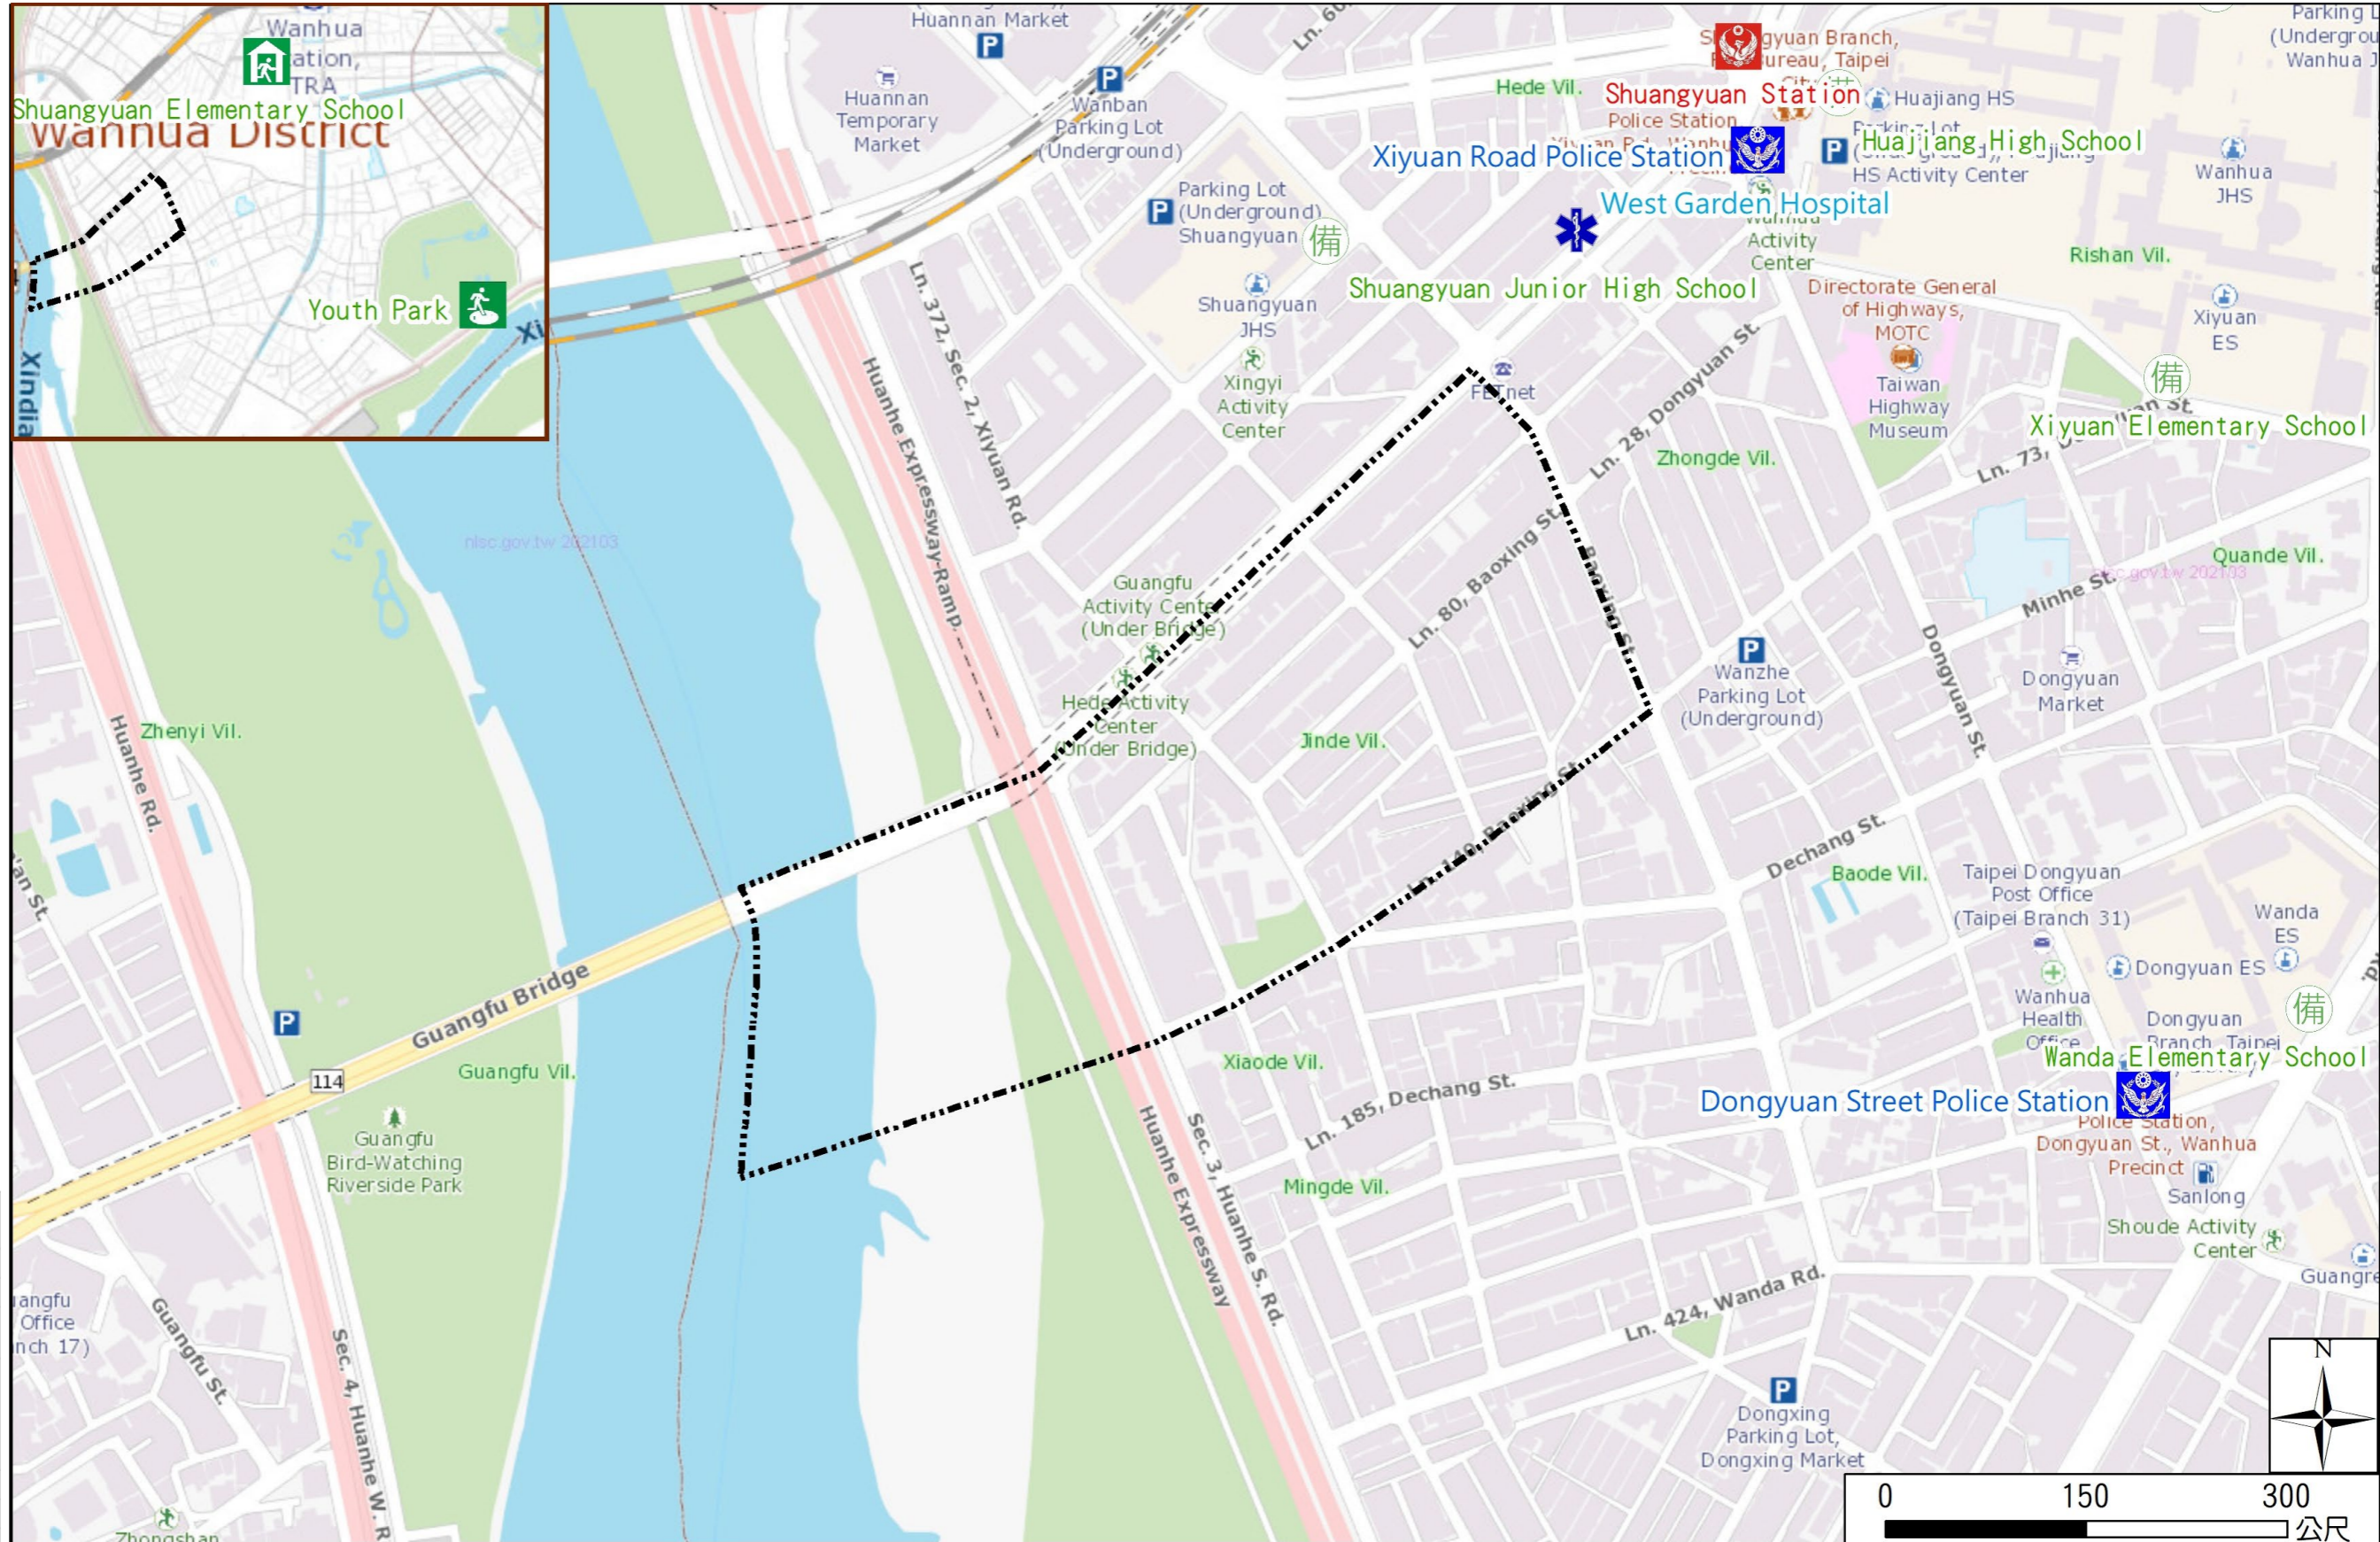

Jinde Vil., Wanhua Dist., Taipei City Evacuation Map

Disaster notification Unit

Taipei Citizen Hotline : 1999
Fire Department Tel. : 119
Police Department Tel. : 110
EOC of Wanhua Dist.
Non-emergency number :
02-23064468
Emergency number :
02-66309119
Officer
Mobile : 0988-179748
Note: Please call this District's
EOC to ensure that the evacuation
shelter is open

Disaster Prevention Information Website

Taipei of Disaster Prevention

Knowledge of disaster prevention

Flood: Vertical evacuation or preventive evacuation
Earthquake :

More disaster prevention knowledge :
Taipei City Disaster Prevention Guide

Evacuation Shelter

Name	Youth Park Applicable to earthquake situations
Address	No.199, Shuiyuan Rd.
Capacity	31449
Contact number	02-23032451
Name	Shuangyuan Elementary School (School for Priority Shelter) Applicable to flood situations and earthquake situations
Address	No.315, Juguang Rd.
Capacity	123
Contact number	02-23061893 #131
Name	Huaijiang High School
Address	No.213, Xizang Rd.,
Capacity	300
Contact number	02-23019946#141
Name	Xiyuan Elementary School
Address	No. 65, Ln. 73, Dongyuan St.
Capacity	203
Contact number	02-23030257#125

圖例	里界 Village Boundary	避難收容處所 Evacuation Shelter	防救災單位 Disaster Rescue Resources	重要地標 Landmark
	里界 Village Boundary	室內避難收容處所(優先安置學校) Indoor Evacuation Shelter (School for Priority Shelter) 室外避難收容處所(防災公園) Outdoor Evacuation Shelter (Disaster Prevention Park) 避難收容處所(備用) Evacuation Shelter (Backup)	警察單位 Police Department 消防單位 Fire Department 急救責任醫院 Designated Hospital (Emergency Medical Treatment)	直升機起降場 Helicopter Pad 重要地標 Landmark