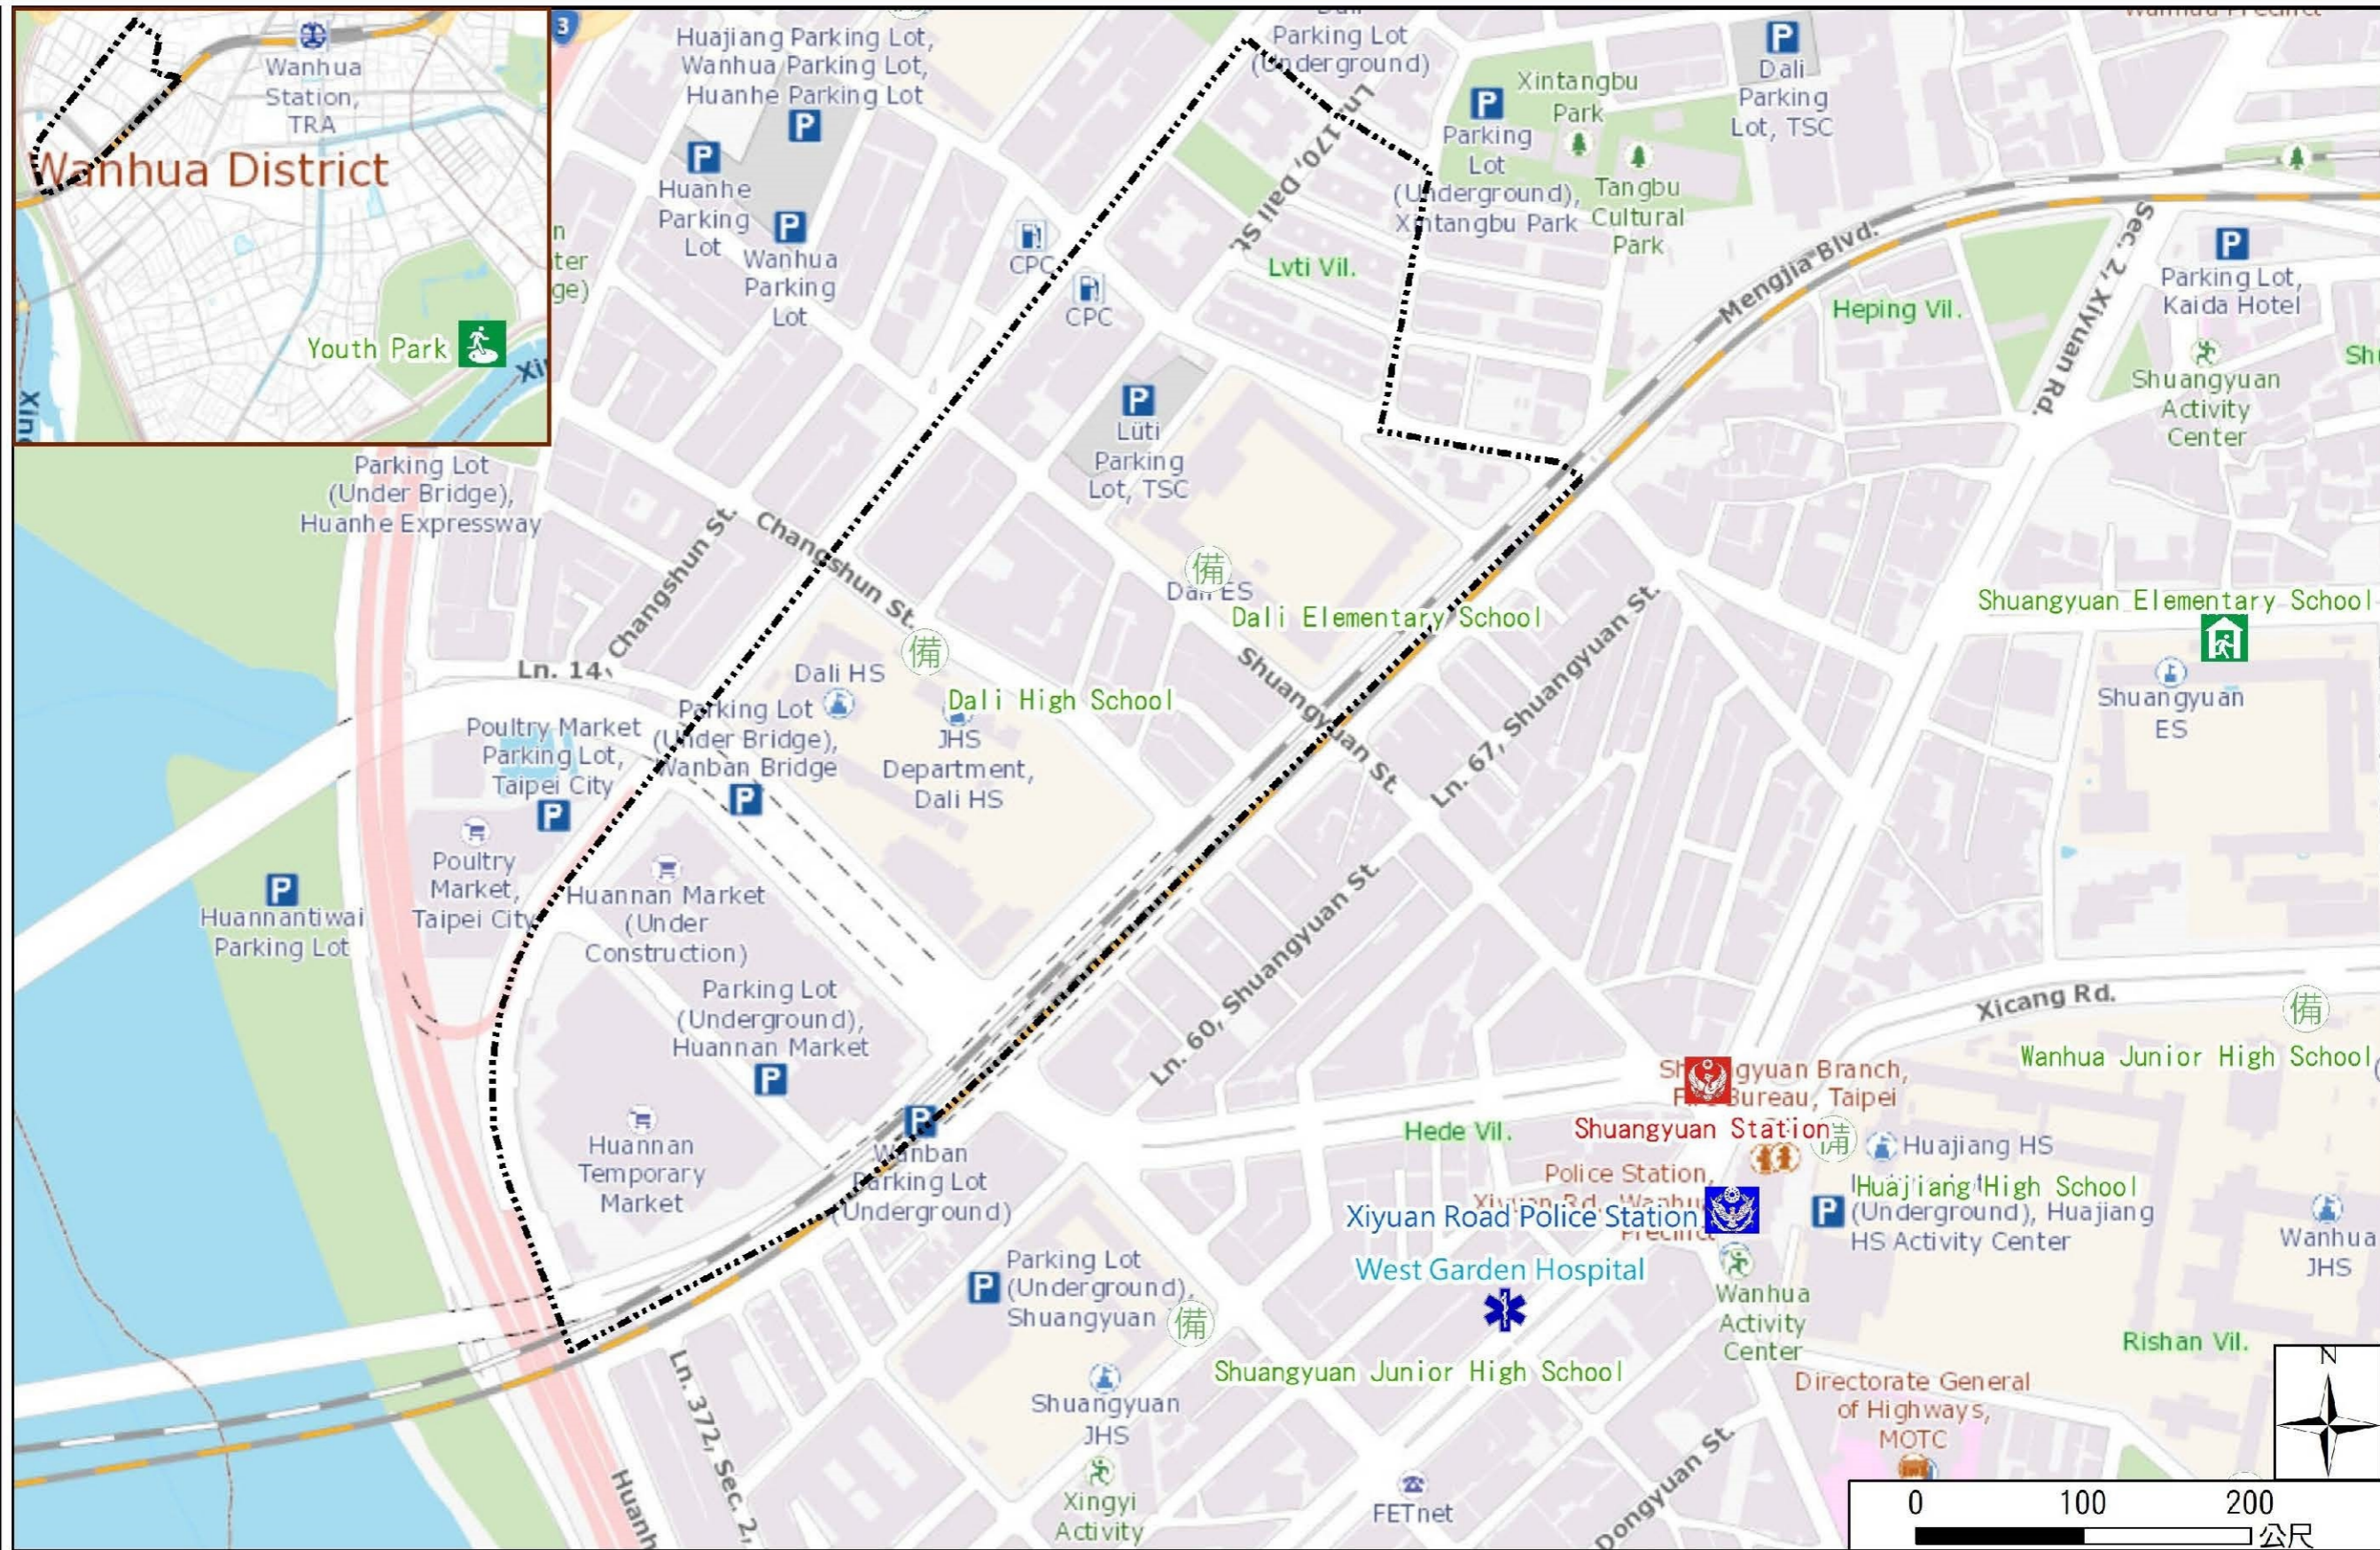

Luti Vil., Wanhua Dist., Taipei City Evacuation Map

Disaster notification Unit

Taipei Citizen Hotline : 1999
 Fire Department Tel. : 119
 Police Department Tel. : 110
 EOC of Wanhua Dist.
 Non-emergency number :
 02-23064468
 Emergency number :
 02-66309119
 Officer
 Mobile : 0988-179739
 Note: Please call this District's
 EOC to ensure that the evacuation
 shelter is open

Disaster Prevention Information Website

Taipei of Disaster Prevention

Knowledge of disaster prevention

Flood: Vertical evacuation or preventive evacuation
 Earthquake :

More disaster prevention knowledge :
 Taipei City Disaster Prevention Guide

Evacuation Shelter

Name	Youth Park Applicable to earthquake situations
Address	No.199, Shuiyuan Rd.
Capacity	31449
Contact number	02-23032451
Name	Shuangyuan Elementary School (School for Priority Shelter) Applicable to flood situations and earthquake situations
Address	No.315, Juguang Rd.
Capacity	123
Contact number	02-23061893#131
Name	Dali High School
Address	No.2, Changshun St.
Capacity	300
Contact number	02-23026959#142
Name	Dali Elementary School
Address	No.389, Bangka Blvd.
Capacity	80
Contact number	02-23064311#1400