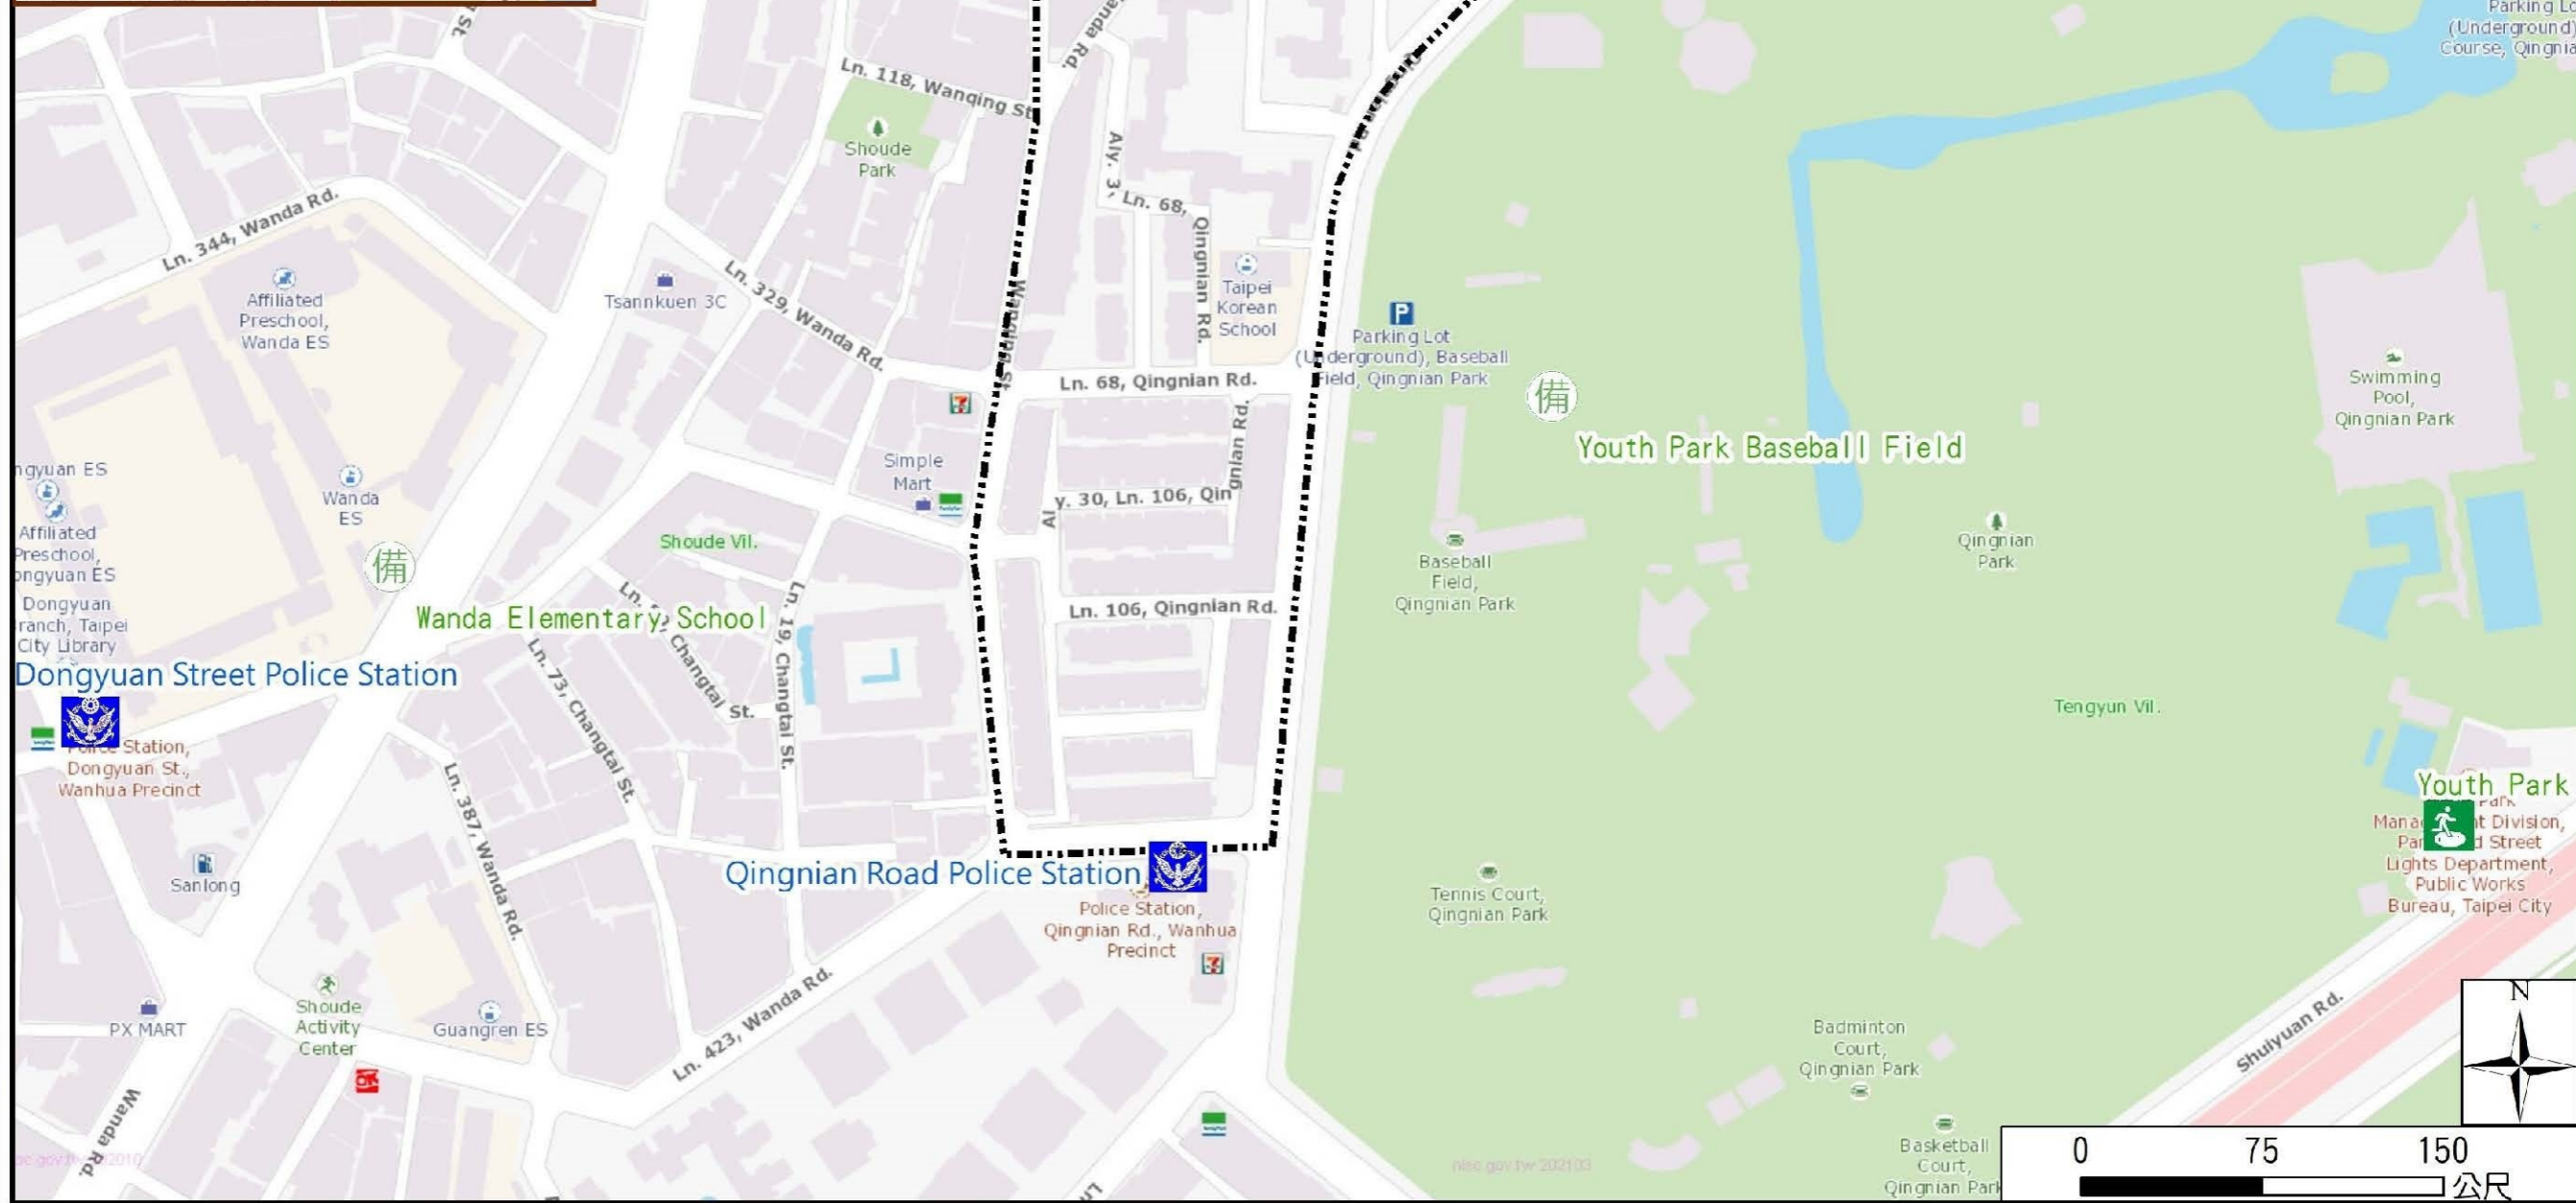

Evacuation Shelter

Name	Youth Park Applicable to earthquake situations
Address	No.199, Shuiyuan Rd.
Capacity	31449
Contact number	02-23032451
Name	Xinhe Elementary School (School for Priority Shelter) Applicable to earthquake situations
Address	No. 31, Ln. 125, Xizang Rd.
Capacity	79
Contact number	02-23038298#1401
Name	Wanda Elementary School
Address	No.346, Wanda Rd.
Capacity	60
Contact number	02-23037654#312
Name	Youth Park Baseball Field
Address	No.199, Shuiyuan Rd.
Capacity	60
Contact number	02-25702330