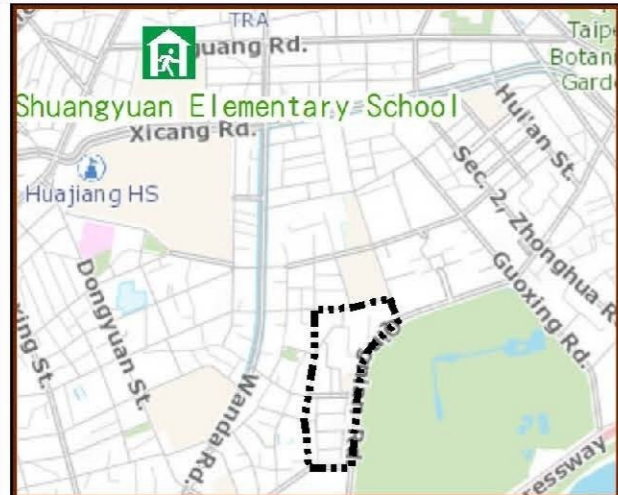

Evacuation Shelter

Name	Youth Park Applicable to earthquake situations
Address	No.199, Shuiyuan Rd.
Capacity	31449
Contact number	02-23032451
Name	Xinhe Elementary School (School for Priority Shelter) Applicable to earthquake situations
Address	No. 31, Ln. 125, Xizang Rd.
Capacity	79
Contact number	02-23038298#1401
Name	Wanda Elementary School
Address	No.346, Wanda Rd.
Capacity	60
Contact number	02-23037654#312
Name	Youth Park Baseball Field
Address	No.199, Shuiyuan Rd.
Capacity	60
Contact number	02-25702330